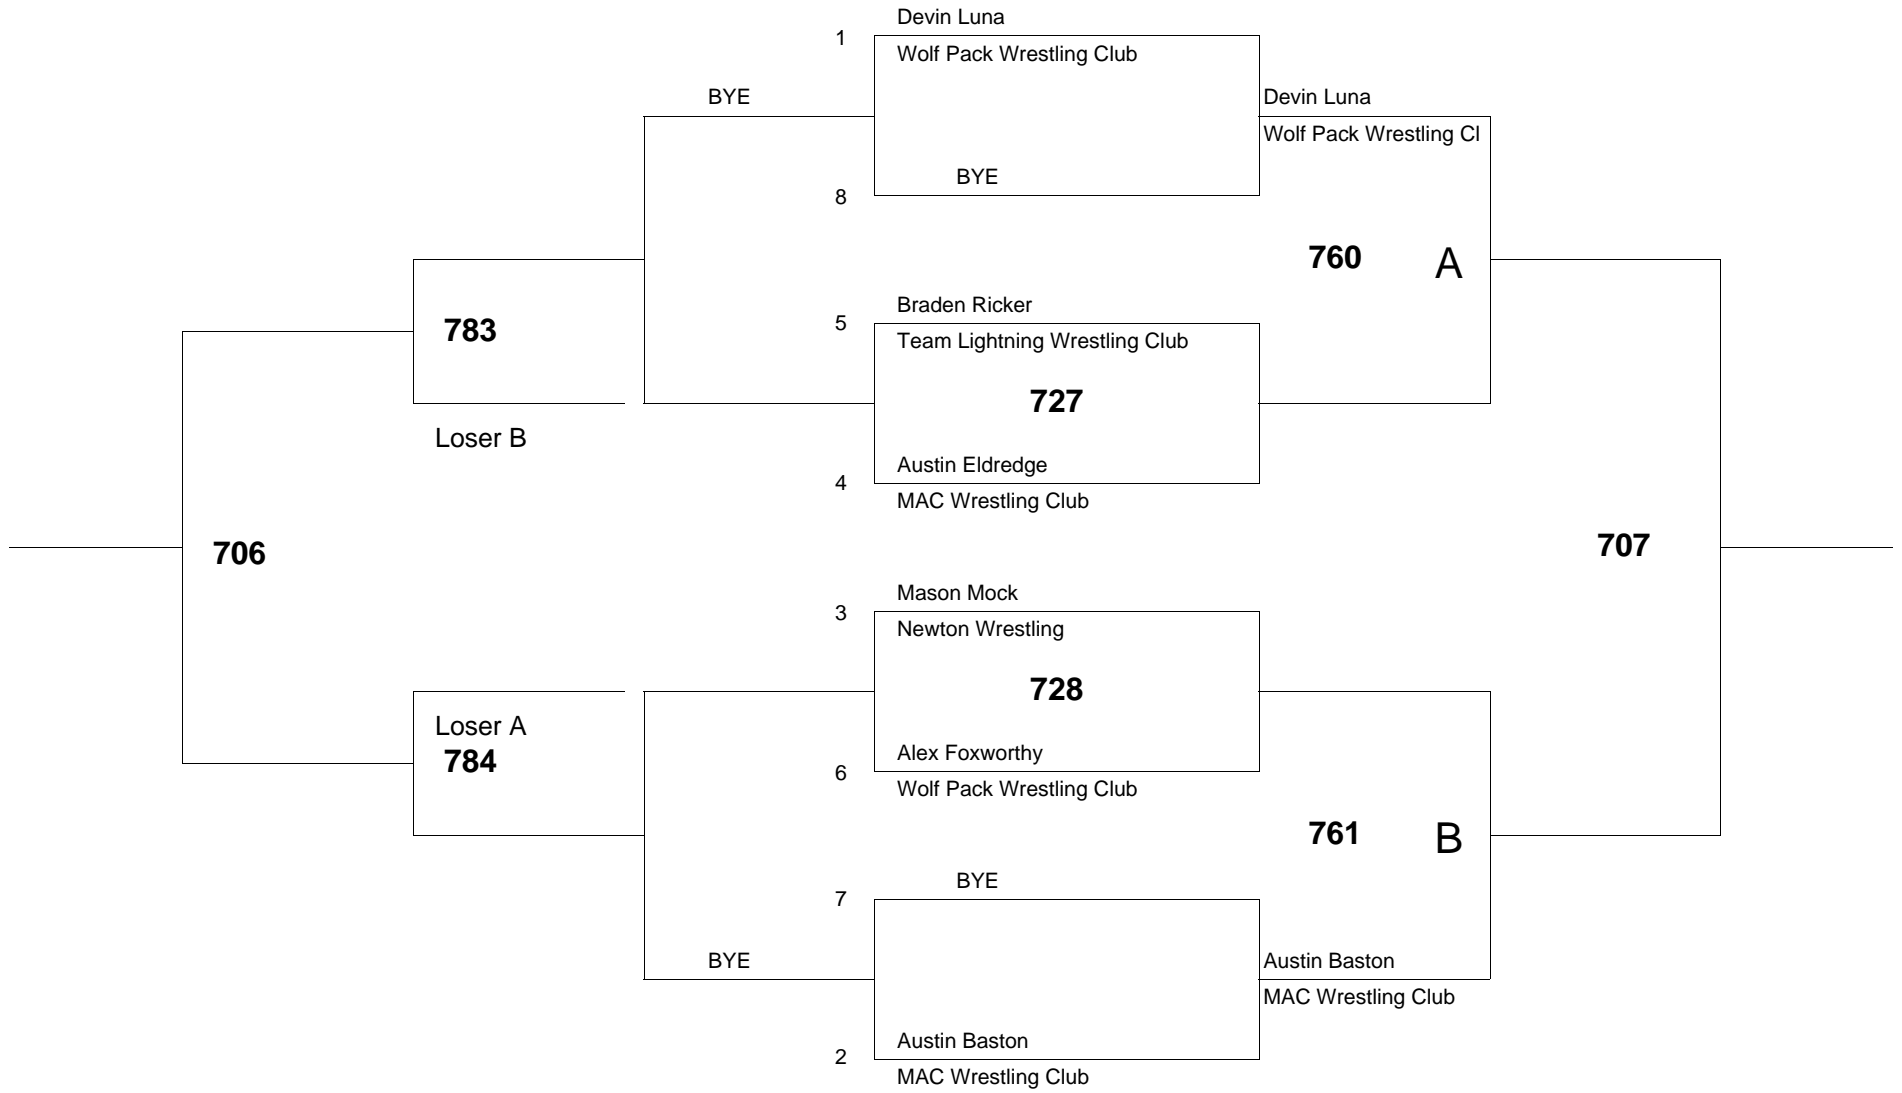

Age Group: 10 Weight Group 70 Bracket: A Mat # 7

of wrestlers: 8

of bouts: 12

Age Group: 10 Weight Group 70 Bracket: B Mat # 7

of wrestlers: 8

of bouts: 12

Age Group: 10 Weight Group 70 Bracket: C Mat # 7

of wrestlers: 6

of bouts: 8

Age Group: 10 Weight Group 73 Bracket: A Mat # 7

of wrestlers: 8

of bouts: 12

Age Group: 10 Weight Group 73 Bracket: B Mat # 8

of wrestlers: 8

of bouts: 12

Age Group: 10 Weight Group 73 Bracket: C Mat # 8