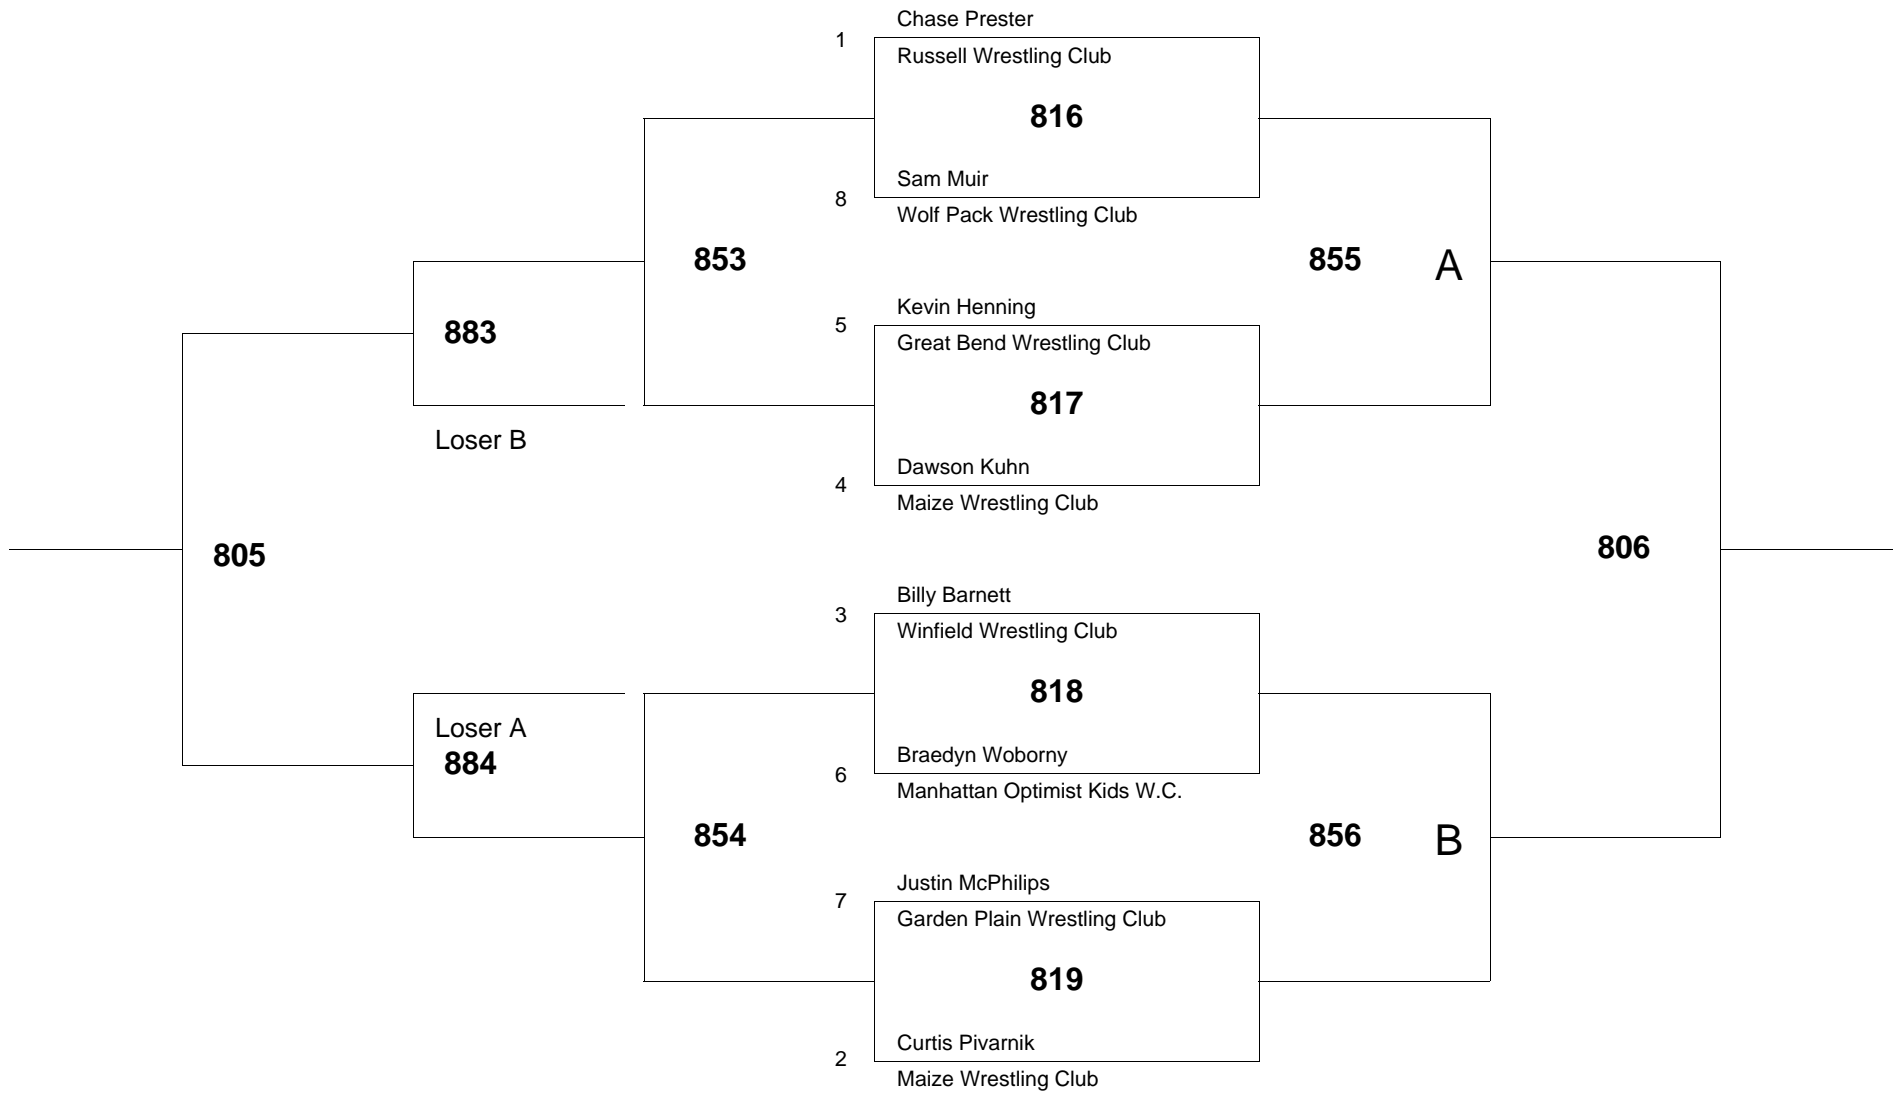

of wrestlers: 7

of bouts: 10

Age Group: 10 Weight Group 76 Bracket: A Mat # 8

of wrestlers: 8

of bouts: 12

Age Group: 10 Weight Group 76 Bracket: B Mat # 8

of wrestlers: 8

of bouts: 12

Age Group: 10 Weight Group 79 Bracket: A Mat # 8

of wrestlers: 8

of bouts: 12

Age Group: 10 Weight Group 79 Bracket: B Mat # 8

of wrestlers: 7

of bouts: 10

Age Group: 10 Weight Group 85 Bracket: A Mat # 8

of wrestlers: 8