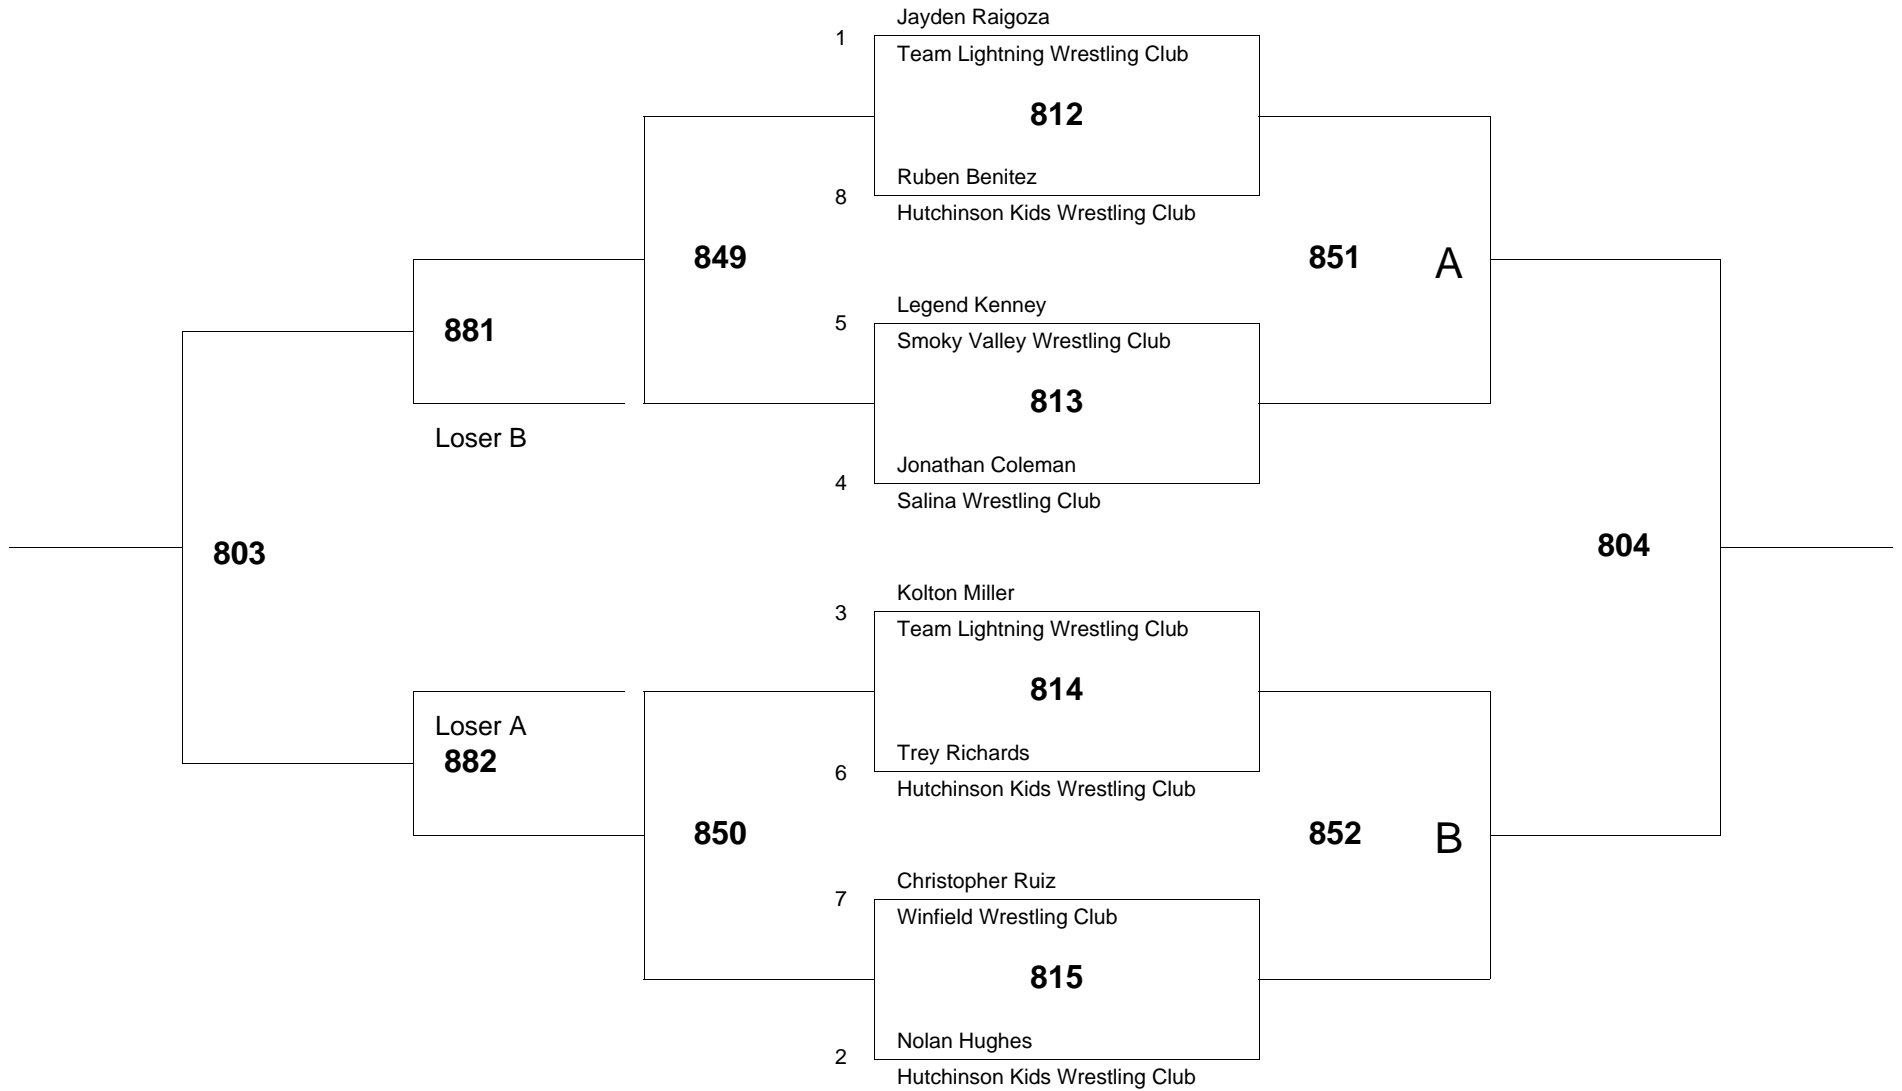

of wrestlers: 7

of bouts: 10

Age Group: 10 Weight Group 76 Bracket: A Mat # 8

of wrestlers: 8

of bouts: 12

Age Group: 10 Weight Group 76 Bracket: B Mat # 8

of wrestlers: 8

of bouts: 12

Age Group: 10 Weight Group 79 Bracket: A Mat # 8

of wrestlers: 8

of bouts: 12

Age Group: 10 Weight Group 79 Bracket: B Mat # 8

of wrestlers: 7

of bouts: 10

Age Group: 10 Weight Group 85 Bracket: A Mat # 8

of wrestlers: 8