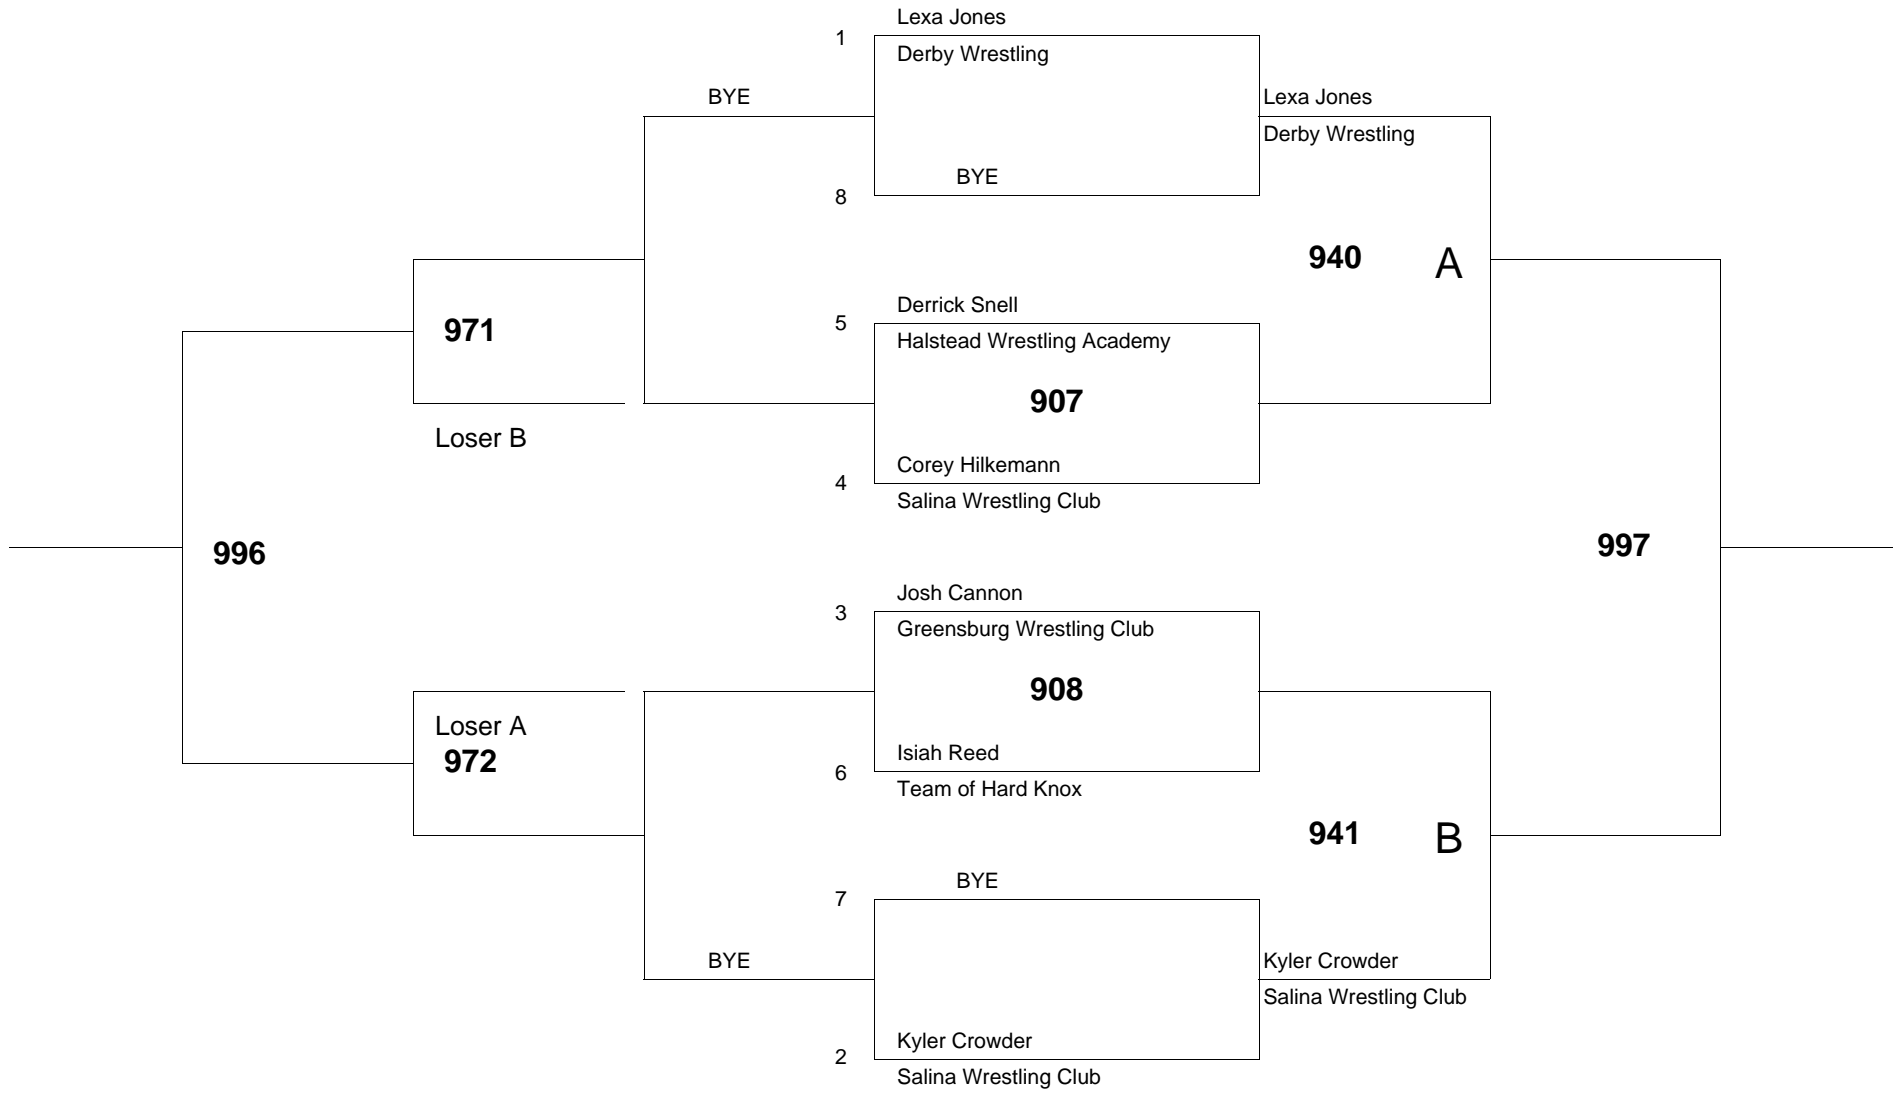

Age Group: 10   Weight Group 95   Bracket: B   Mat # 9

# of wrestlers: 6

# of bouts: 8