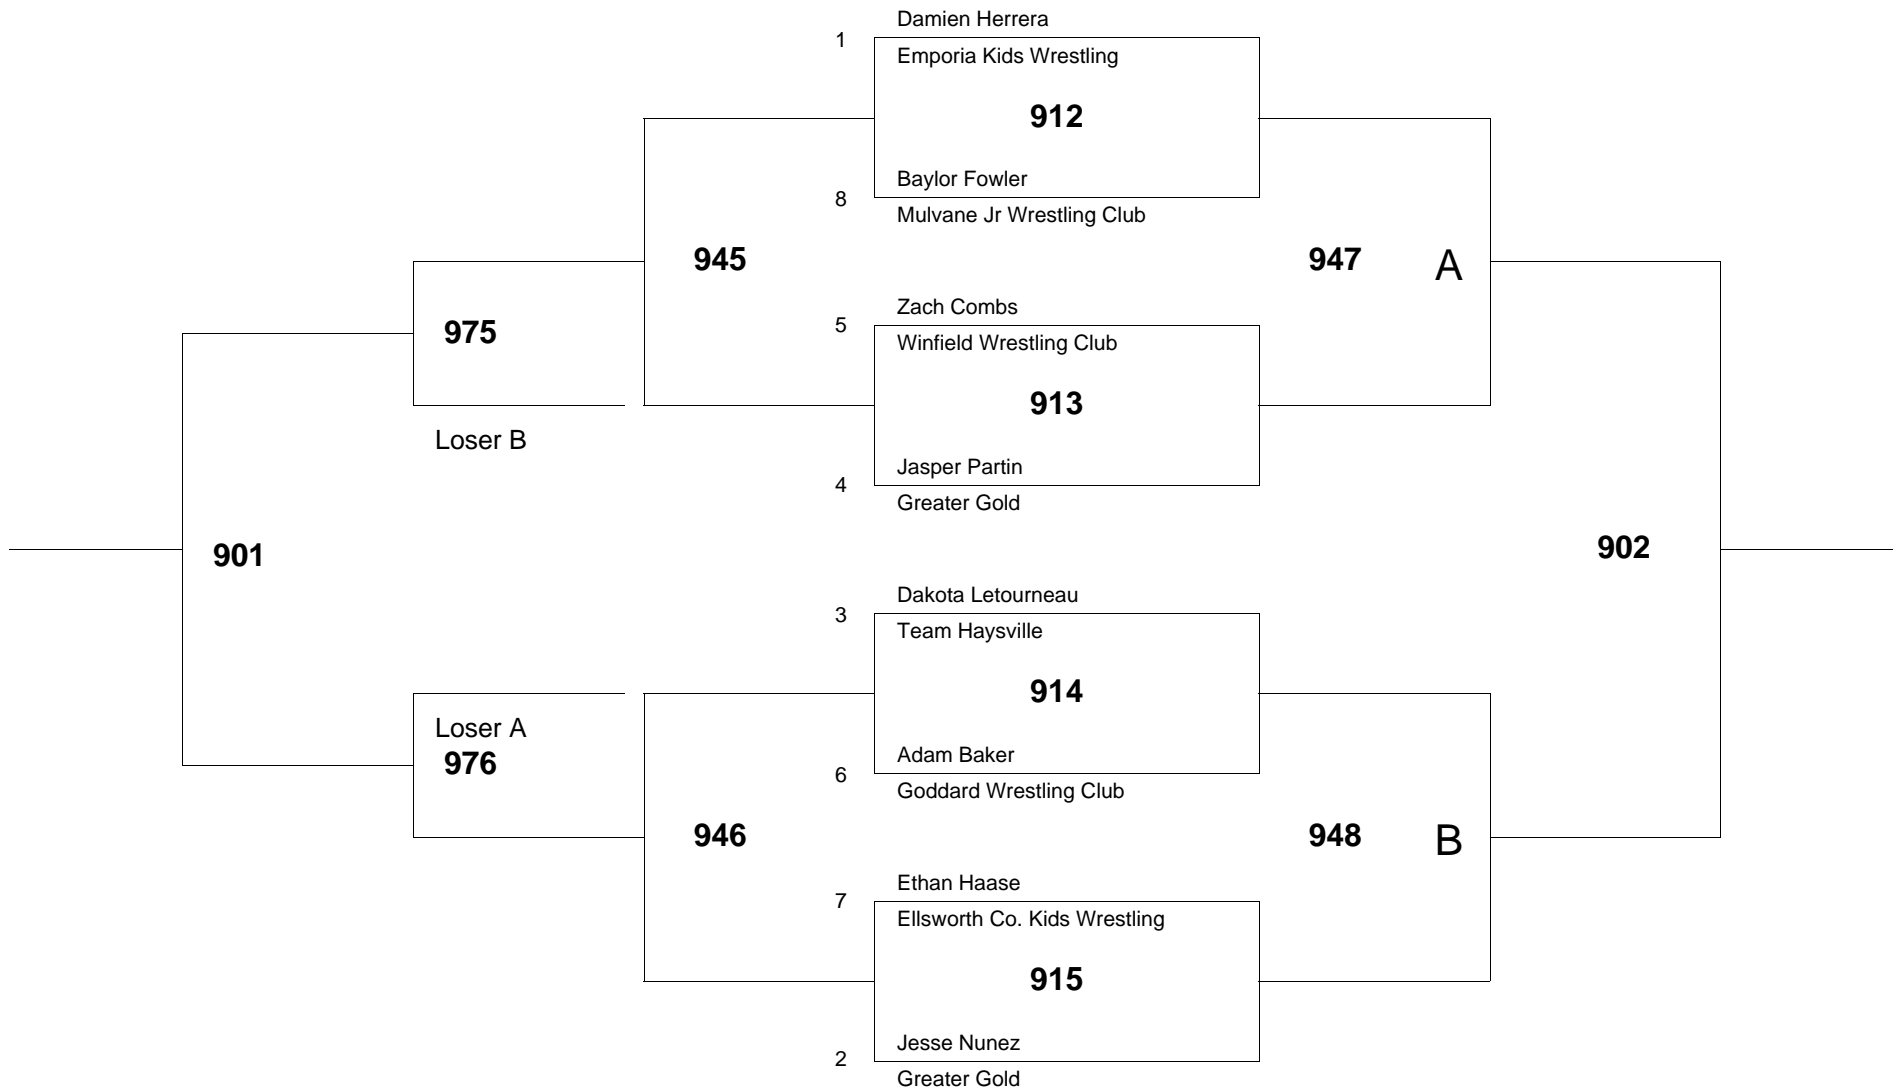

Age Group: 10   Weight Group 100   Bracket: B   Mat # 9

# of wrestlers: 8

# of bouts: 12