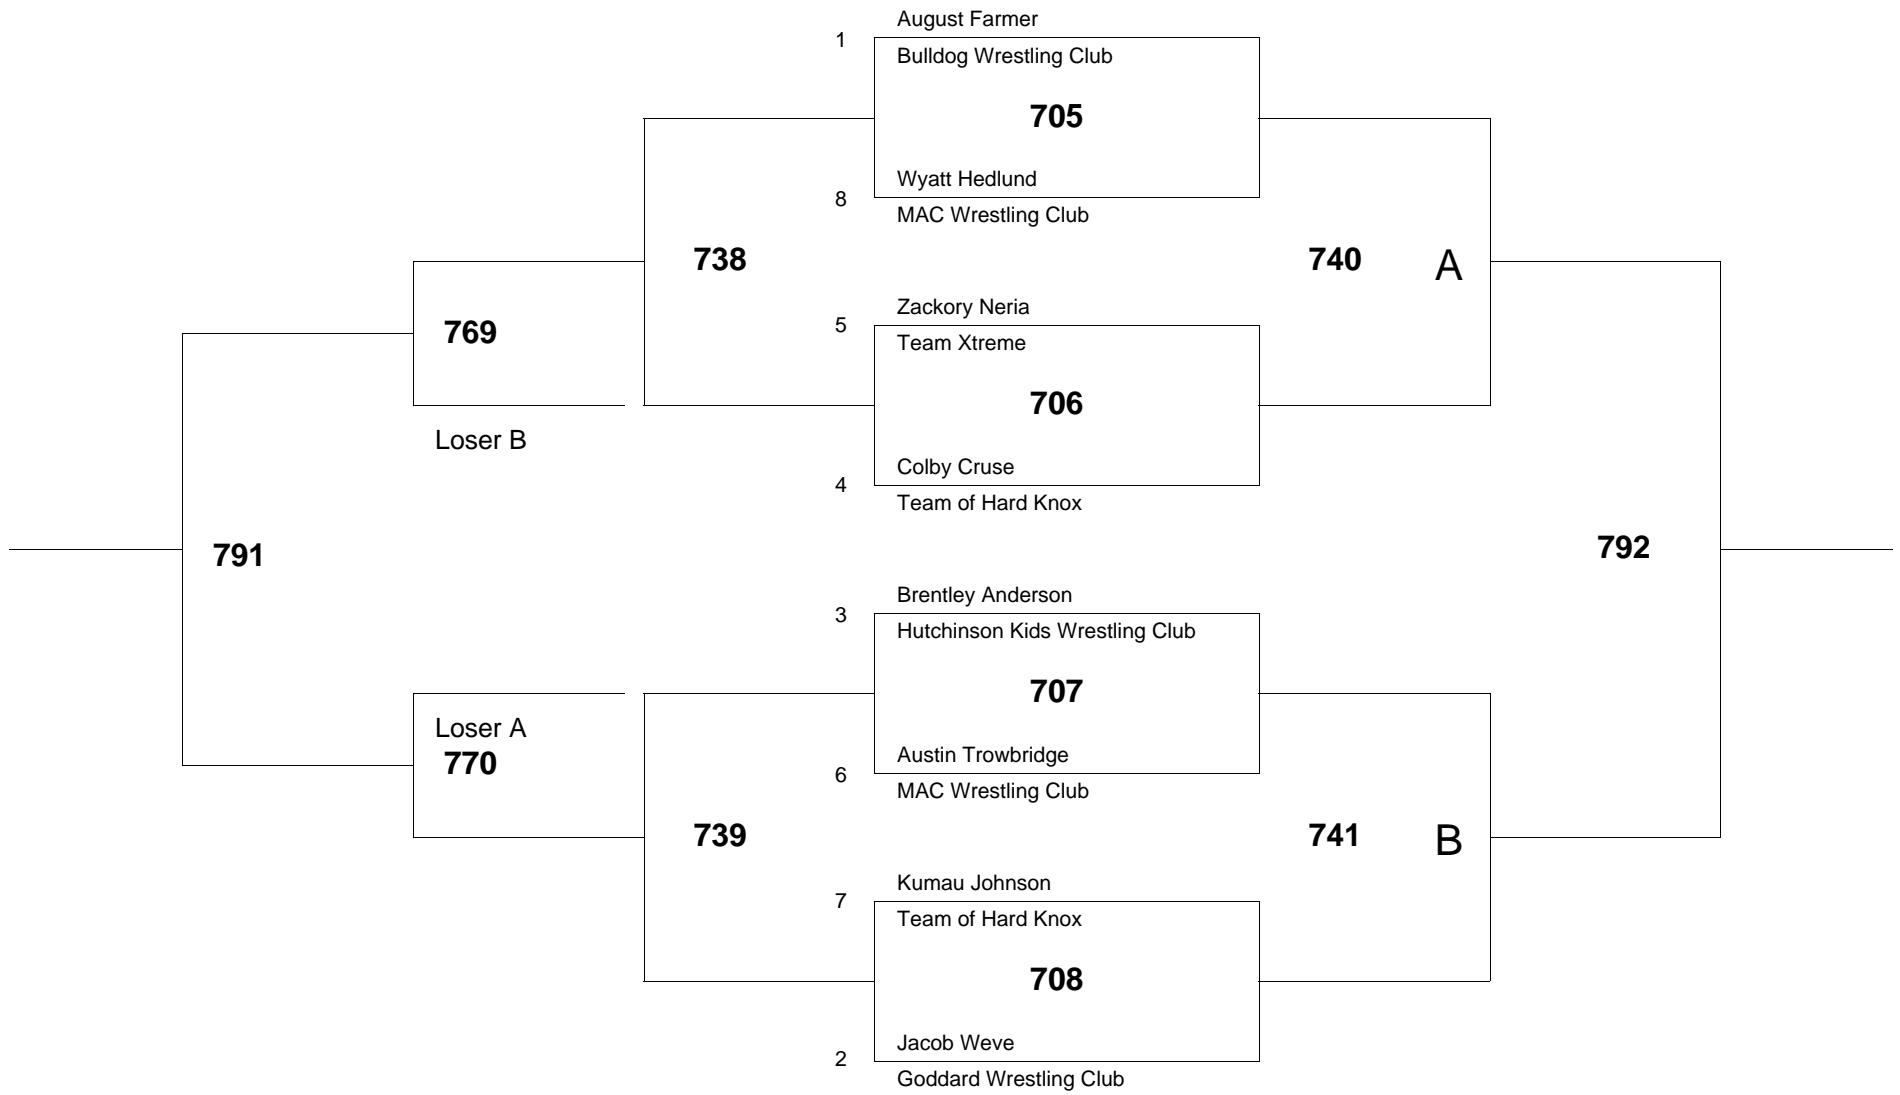

Age Group: 10 Weight Group 55 Bracket: A Mat # 6

of wrestlers: 5

of bouts: 6

Age Group: 10 Weight Group 58 Bracket: A Mat # 7

of wrestlers: 5

of bouts: 6

Age Group: 10 Weight Group 61 Bracket: A Mat # 7

of wrestlers: 7

of bouts: 10

Age Group: 10 Weight Group 61 Bracket: B Mat # 7

of wrestlers: 8

of bouts: 12

Age Group: 10 Weight Group 64 Bracket: A Mat # 7

of wrestlers: 6

of bouts: 8

Age Group: 10 Weight Group 64 Bracket: B Mat # 7