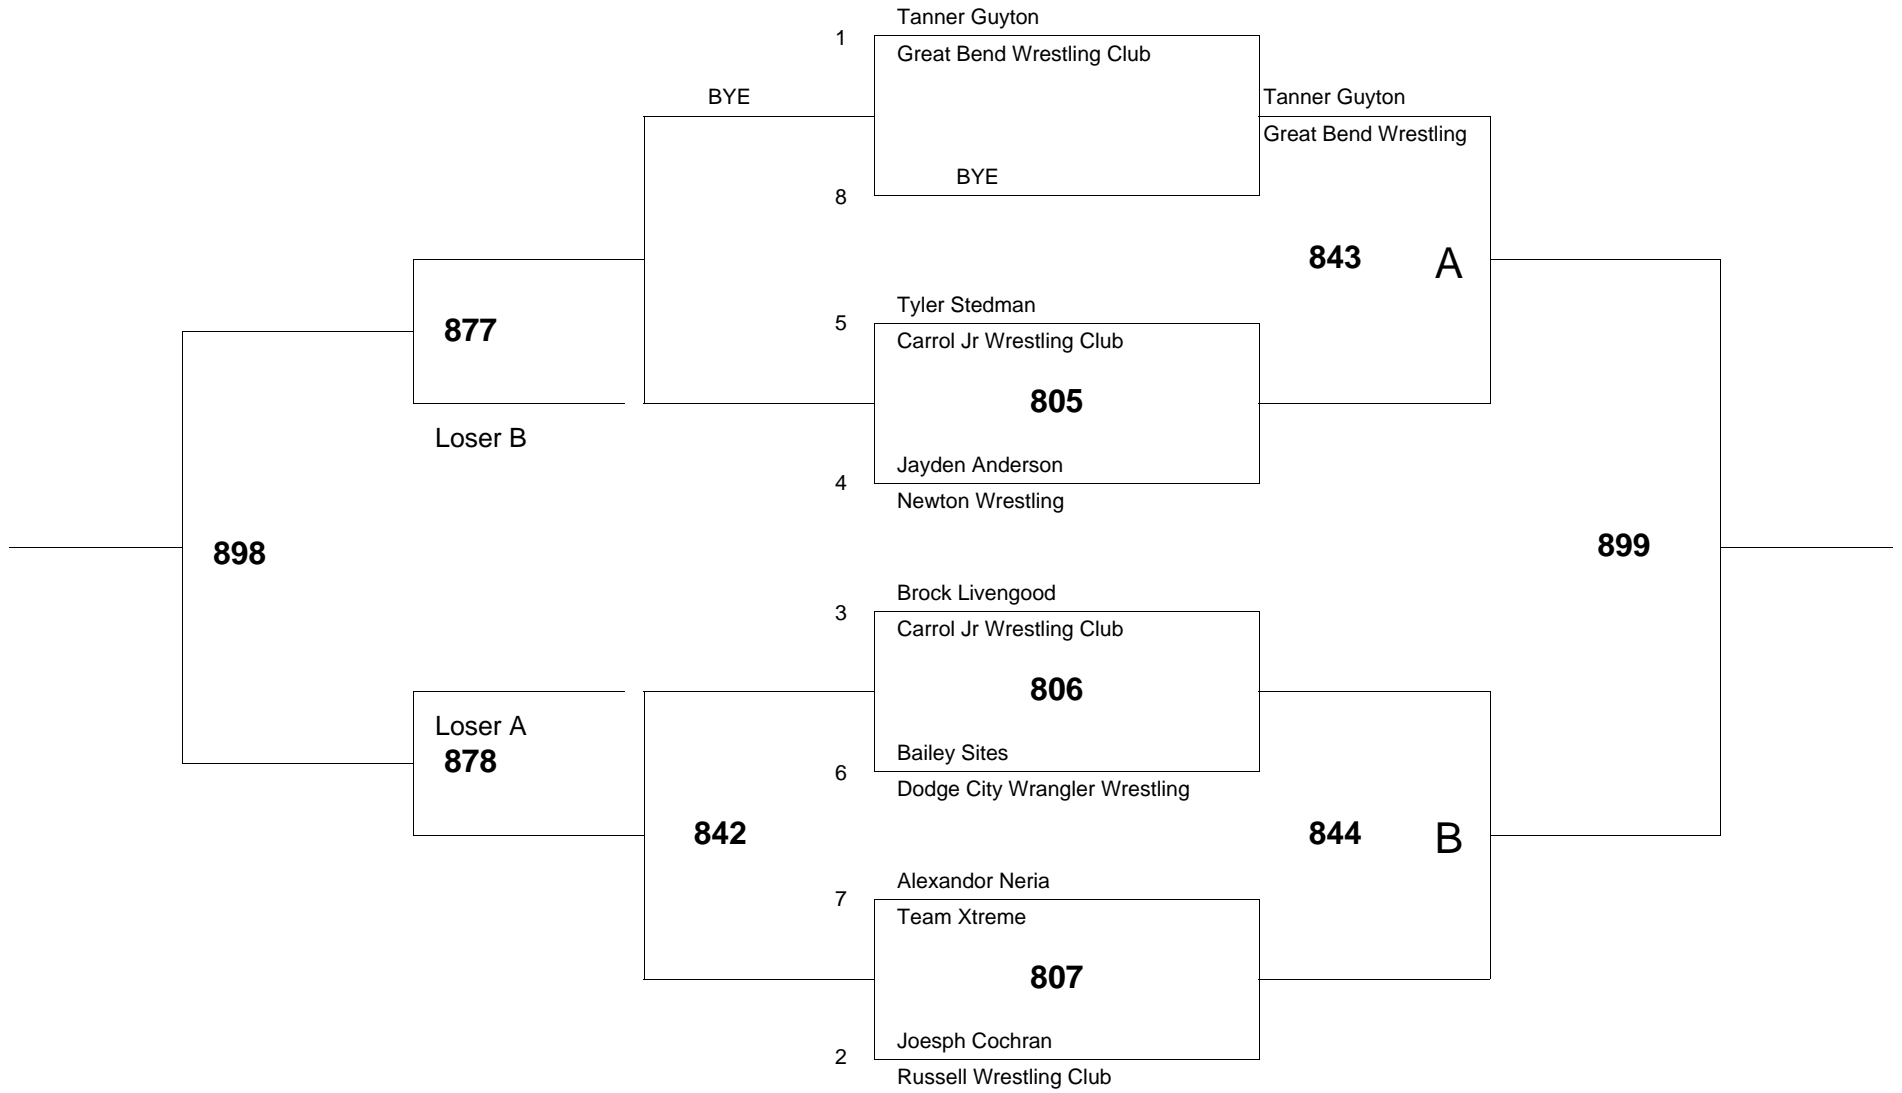

of bouts: 8

Age Group: 10 Weight Group 73 Bracket: A Mat # 7

of wrestlers: 8

of bouts: 12

Age Group: 10 Weight Group 73 Bracket: B Mat # 8

of wrestlers: 8

of bouts: 12

Age Group: 10 Weight Group 73 Bracket: C Mat # 8