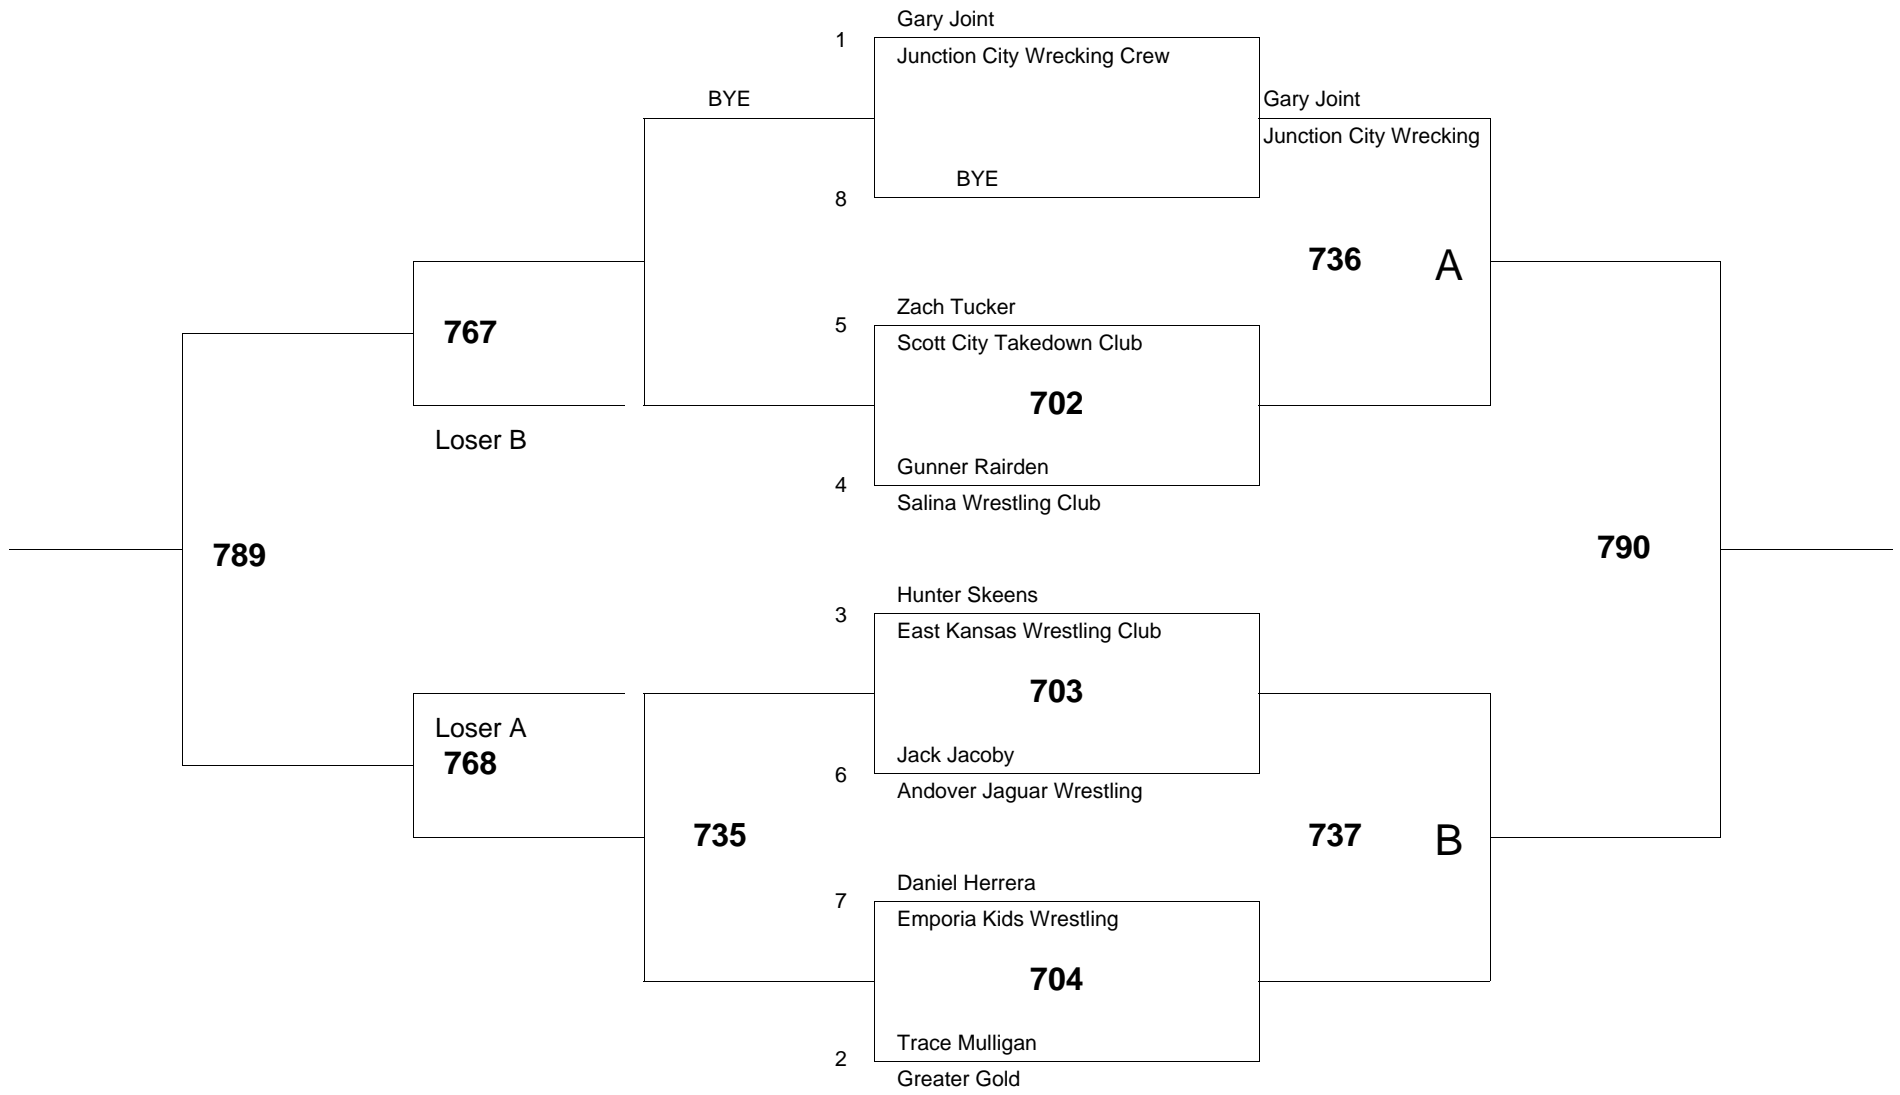

Age Group: 10 Weight Group 55 Bracket: A Mat # 6

of wrestlers: 5

of bouts: 6

Age Group: 10 Weight Group 58 Bracket: A Mat # 7

of wrestlers: 5

of bouts: 6

Age Group: 10 Weight Group 61 Bracket: A Mat # 7

of wrestlers: 7