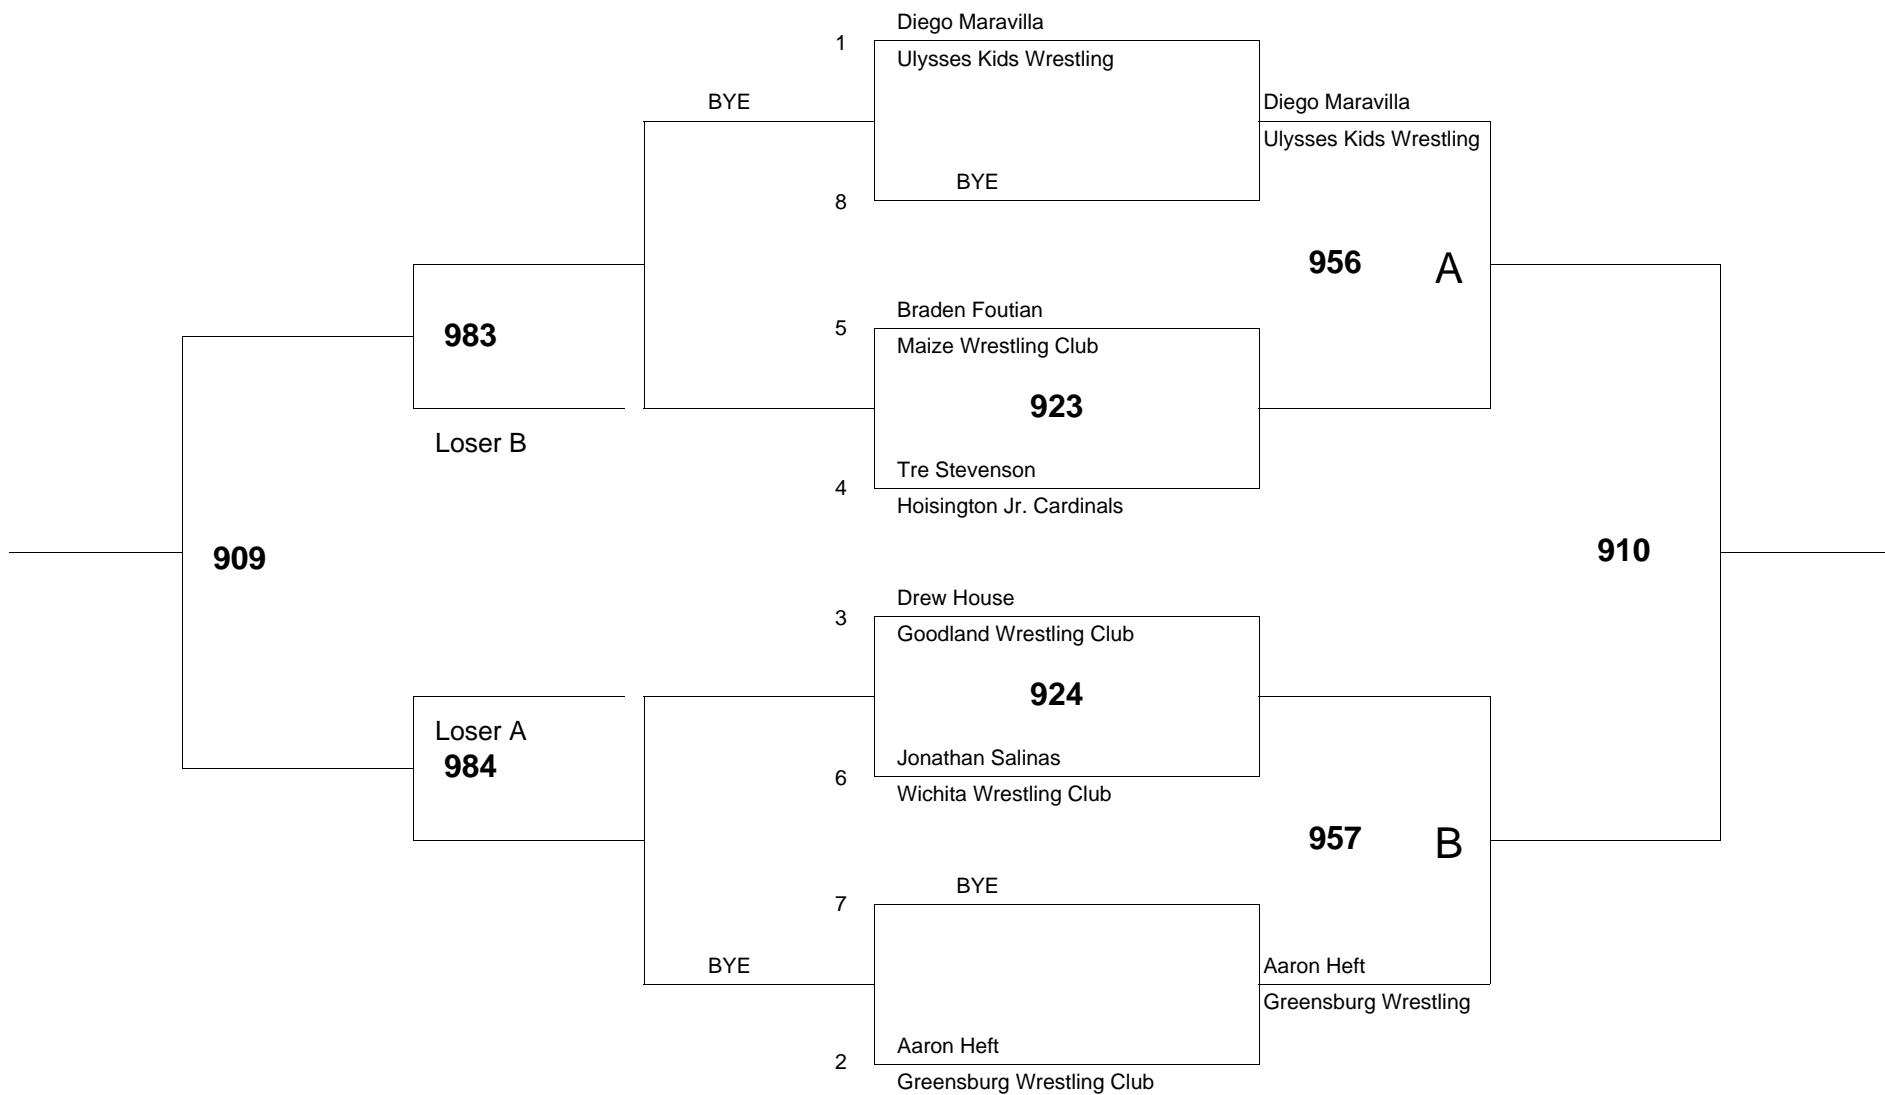

Age Group: 10 Weight Group 100 Bracket: B Mat # 9

of wrestlers: 8

of bouts: 12

Age Group: 10 Weight Group 110 Bracket: A Mat # 9

of wrestlers: 7

of bouts: 10

Age Group: 10 Weight Group 110 Bracket: B Mat # 9

of wrestlers: 6

of bouts: 8

Age Group: 10 Weight Group 130 Bracket: A Mat # 9

of wrestlers: 6

of bouts: 8

Age Group: 10 Weight Group 170 Bracket: A Mat # 9

of wrestlers: 6

of bouts: 8