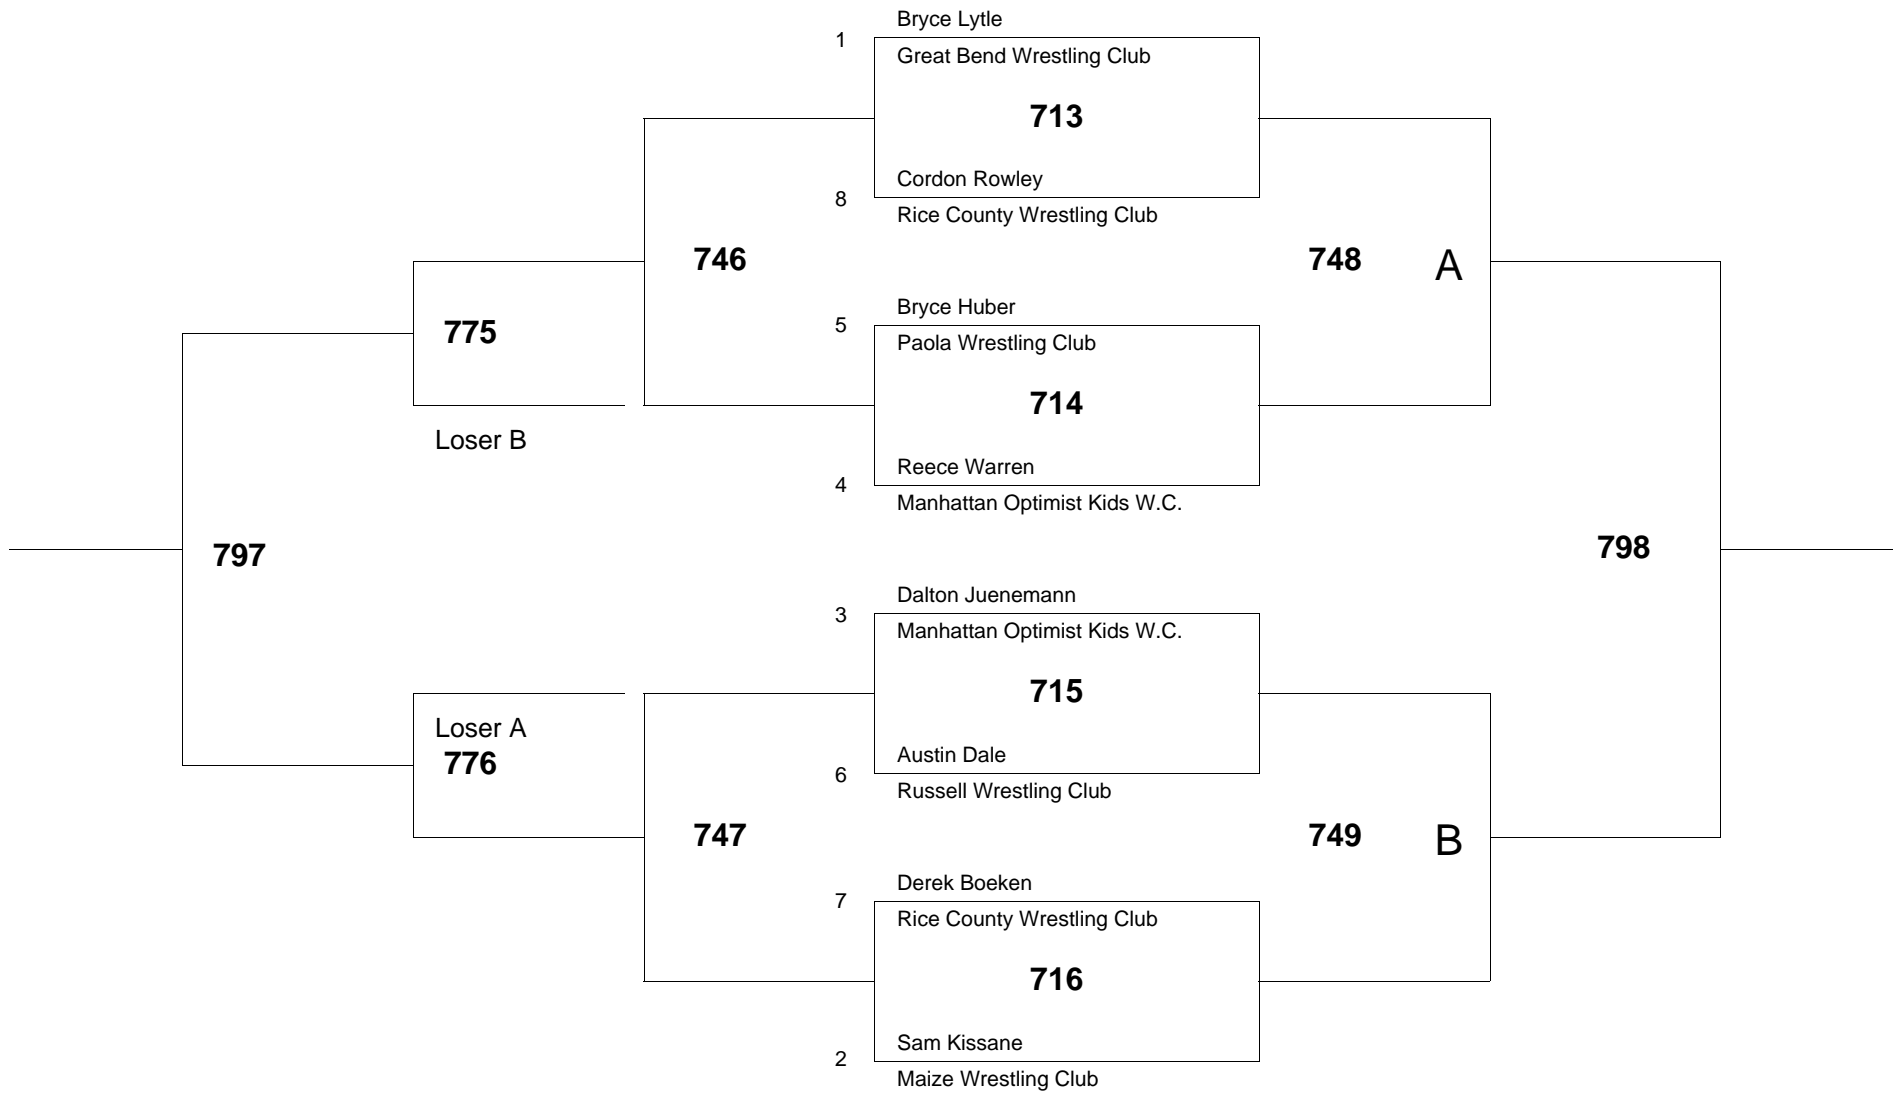

Age Group: 10   Weight Group 67   Bracket: A   Mat # 7

# of wrestlers: 8

# of bouts: 12