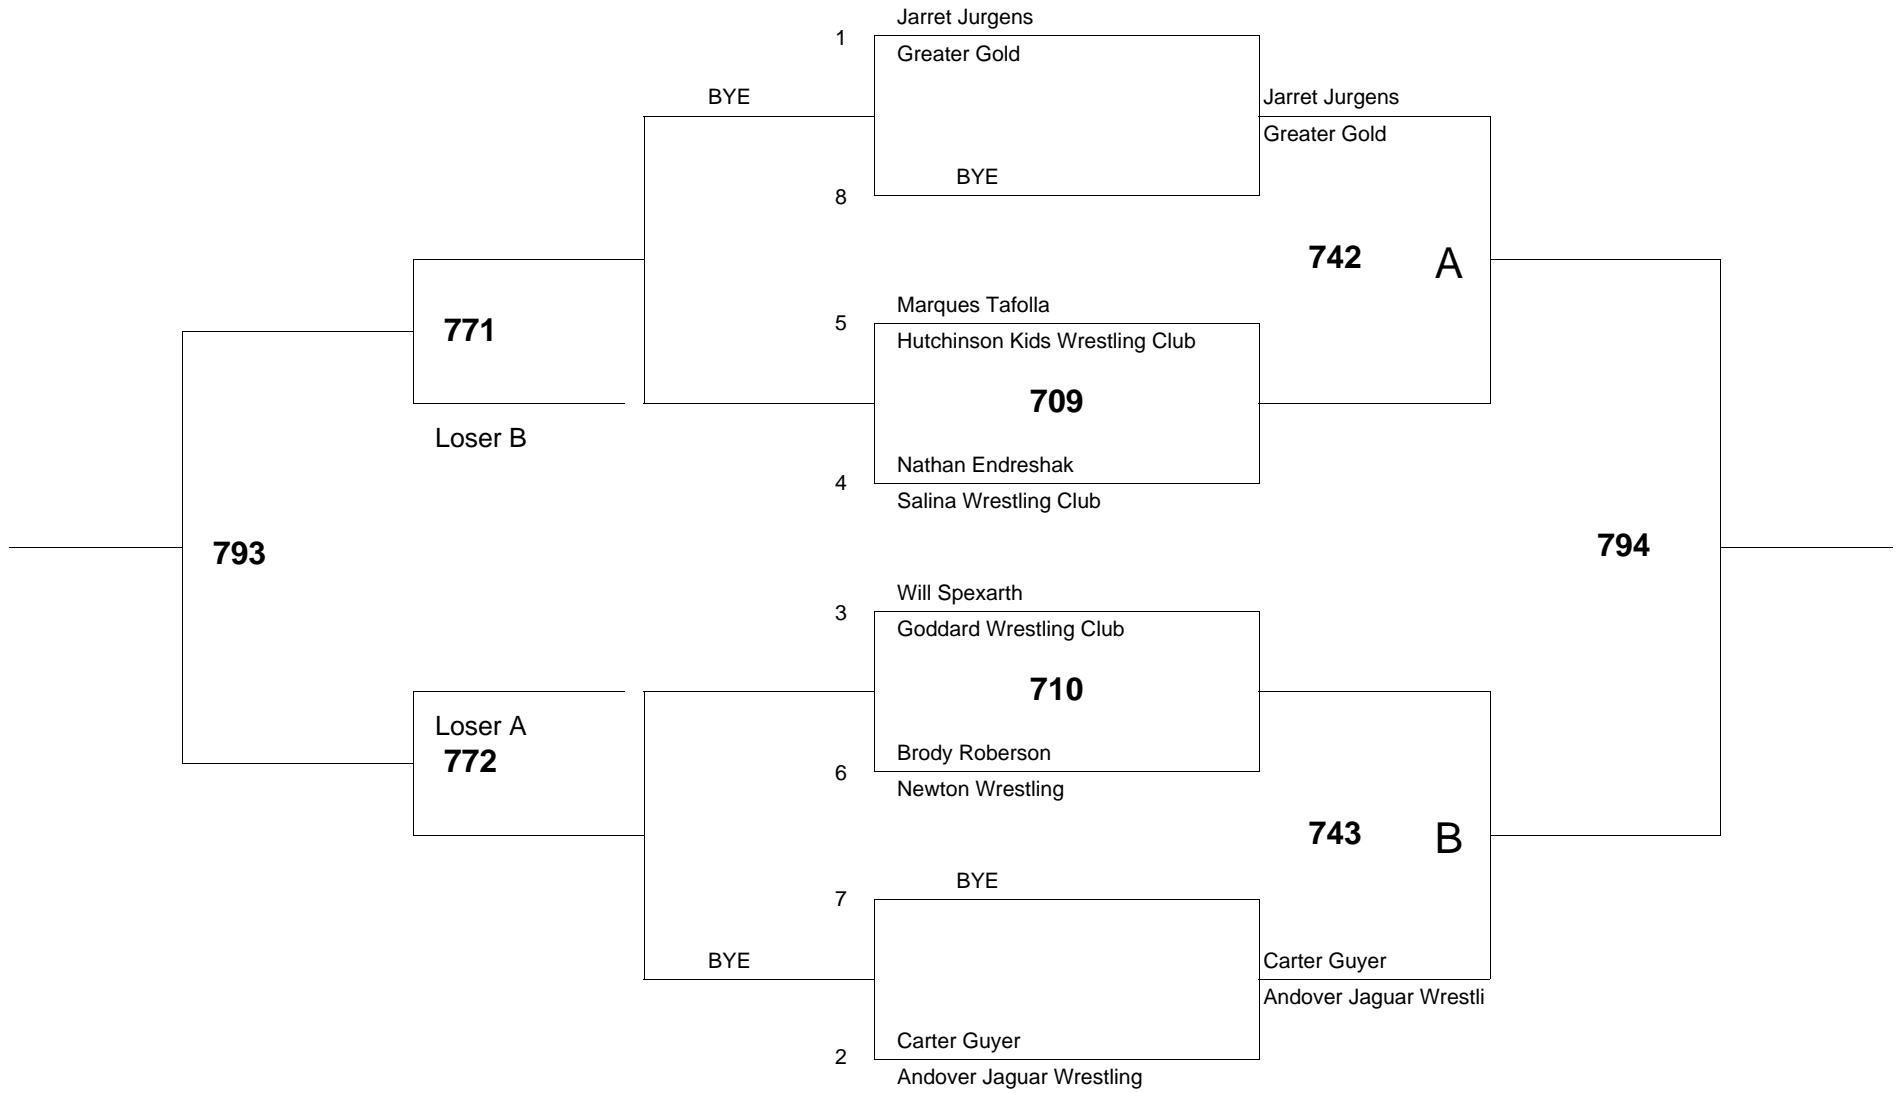

of bouts: 10

Age Group: 10 Weight Group 61 Bracket: B Mat # 7

of wrestlers: 8

of bouts: 12

Age Group: 10 Weight Group 64 Bracket: A Mat # 7

of wrestlers: 6

of bouts: 8

Age Group: 10 Weight Group 64 Bracket: B Mat # 7