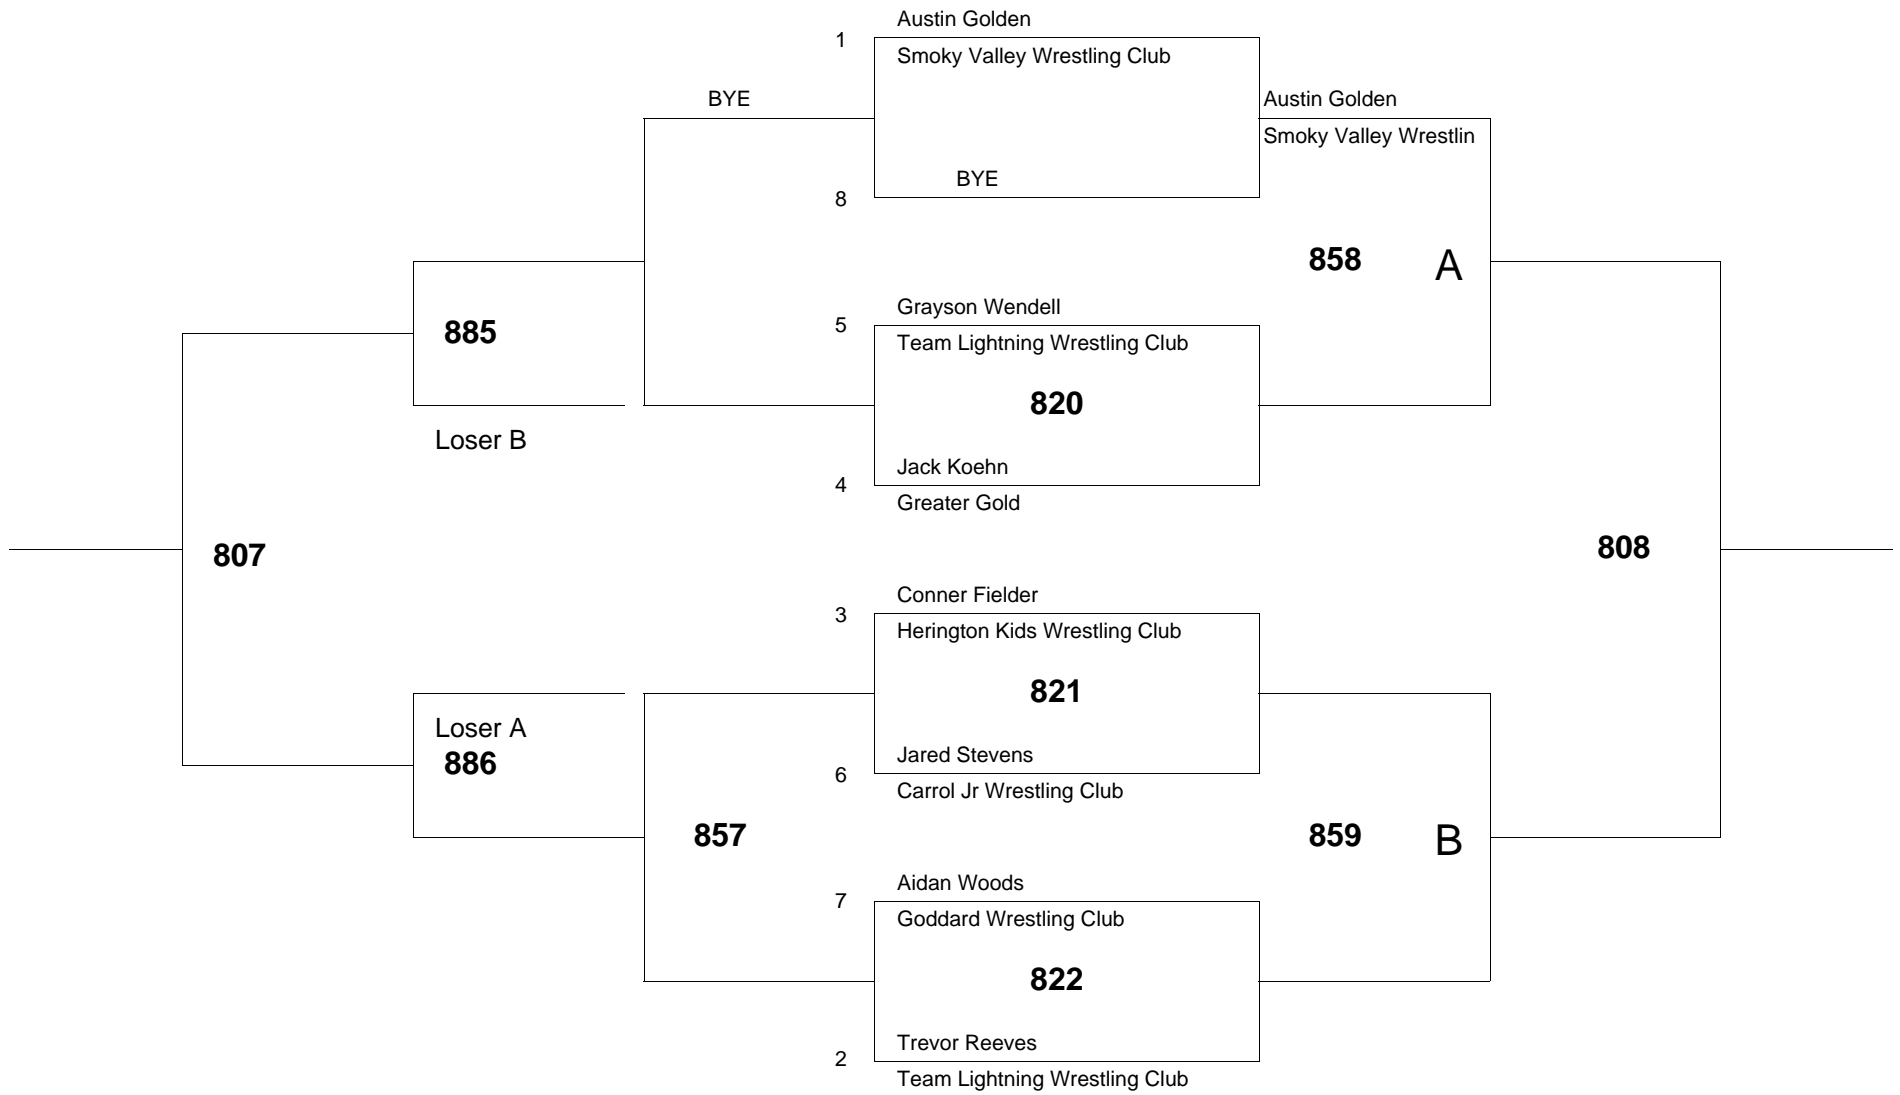

of wrestlers: 7

of bouts: 10

Age Group: 10 Weight Group 76 Bracket: A Mat # 8

of wrestlers: 8

of bouts: 12

Age Group: 10 Weight Group 76 Bracket: B Mat # 8

of wrestlers: 8

of bouts: 12

Age Group: 10 Weight Group 79 Bracket: A Mat # 8

of wrestlers: 8

of bouts: 12

Age Group: 10 Weight Group 79 Bracket: B Mat # 8

of wrestlers: 7

of bouts: 10

Age Group: 10 Weight Group 85 Bracket: A Mat # 8

of wrestlers: 8