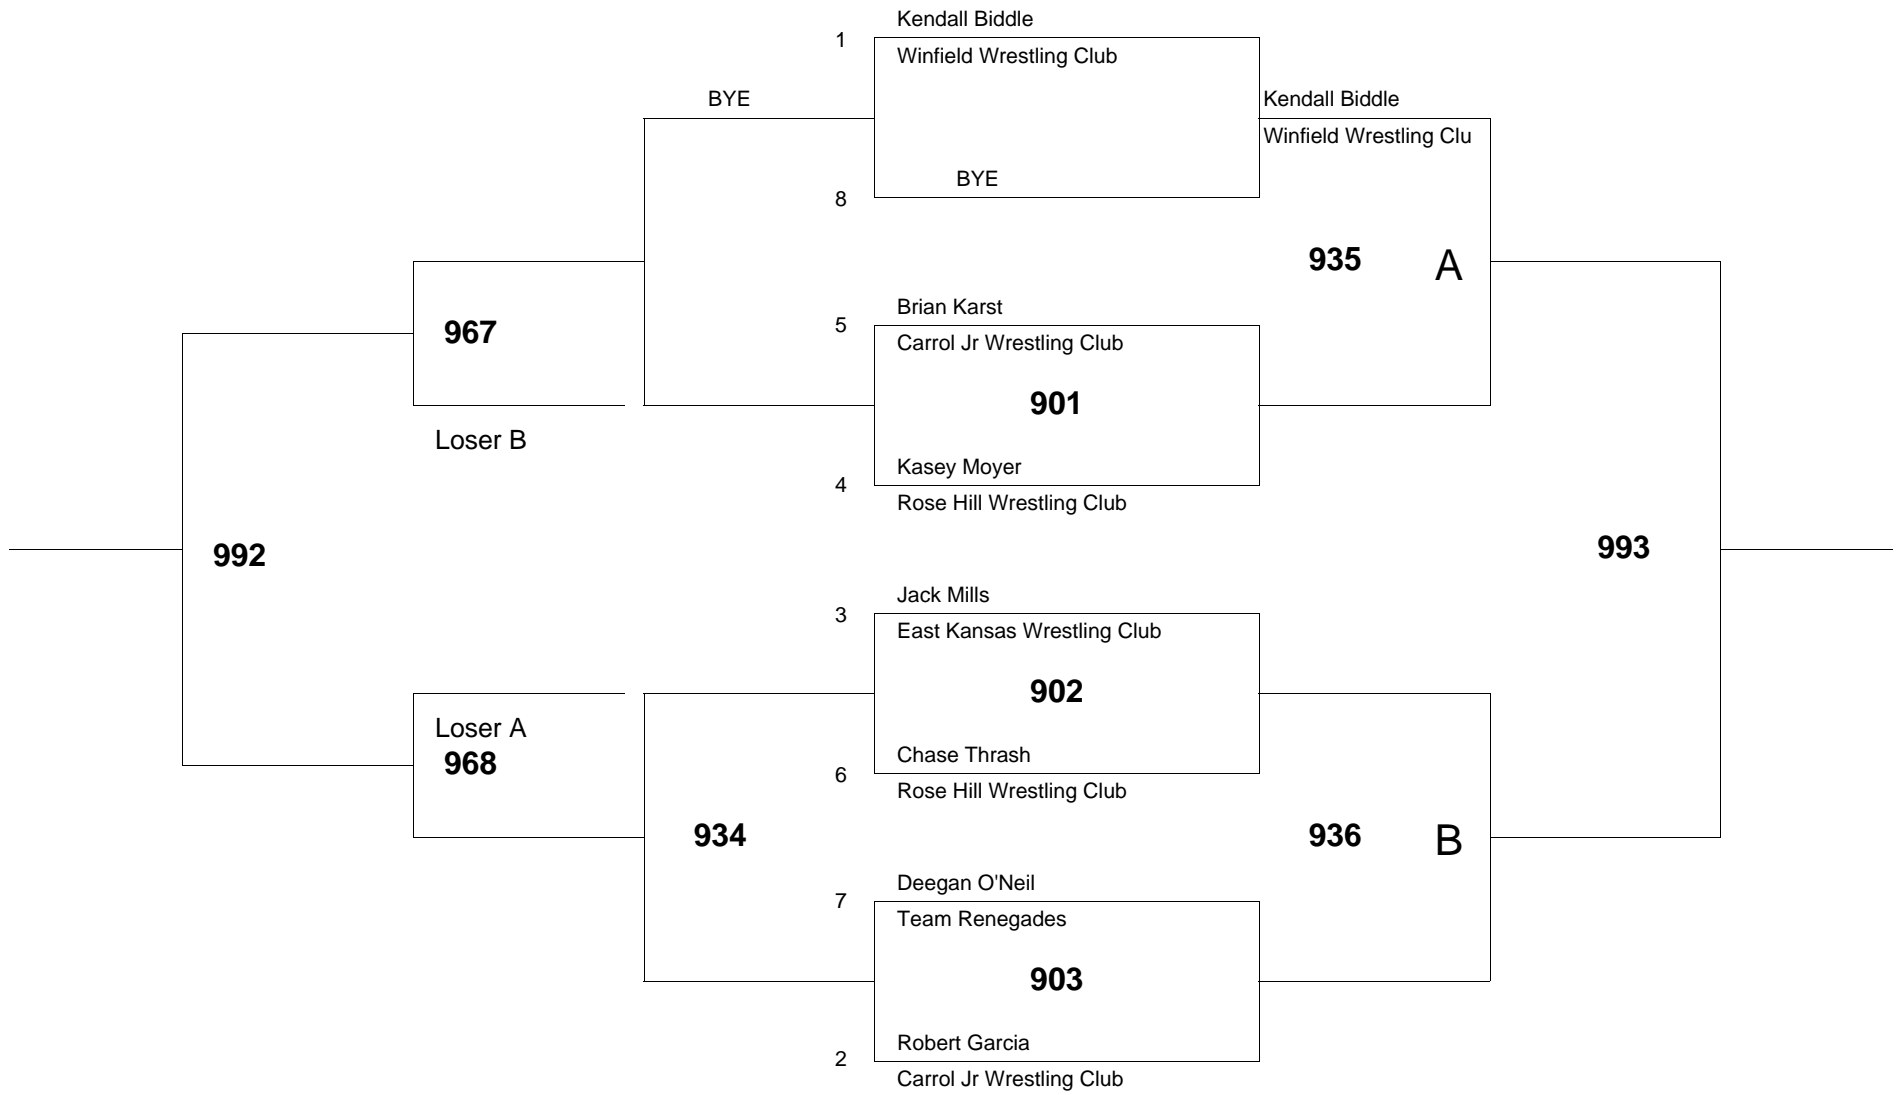

Age Group: 10 Weight Group 79 Bracket: A Mat # 8

of wrestlers: 8

of bouts: 12

Age Group: 10 Weight Group 79 Bracket: B Mat # 8

of wrestlers: 7

of bouts: 10

Age Group: 10 Weight Group 85 Bracket: A Mat # 8

of wrestlers: 8

of bouts: 12

Age Group: 10 Weight Group 85 Bracket: B Mat # 8

of wrestlers: 8

of bouts: 12

Age Group: 10 Weight Group 90 Bracket: A Mat # 9

of wrestlers: 7

of bouts: 10

Age Group: 10 Weight Group 95 Bracket: A Mat # 9

of wrestlers: 7

of bouts: 10

Age Group: 10 Weight Group 95 Bracket: B Mat # 9

of wrestlers: 6

of bouts: 8

Age Group: 10 Weight Group 100 Bracket: A Mat # 9

of wrestlers: 7

of bouts: 10