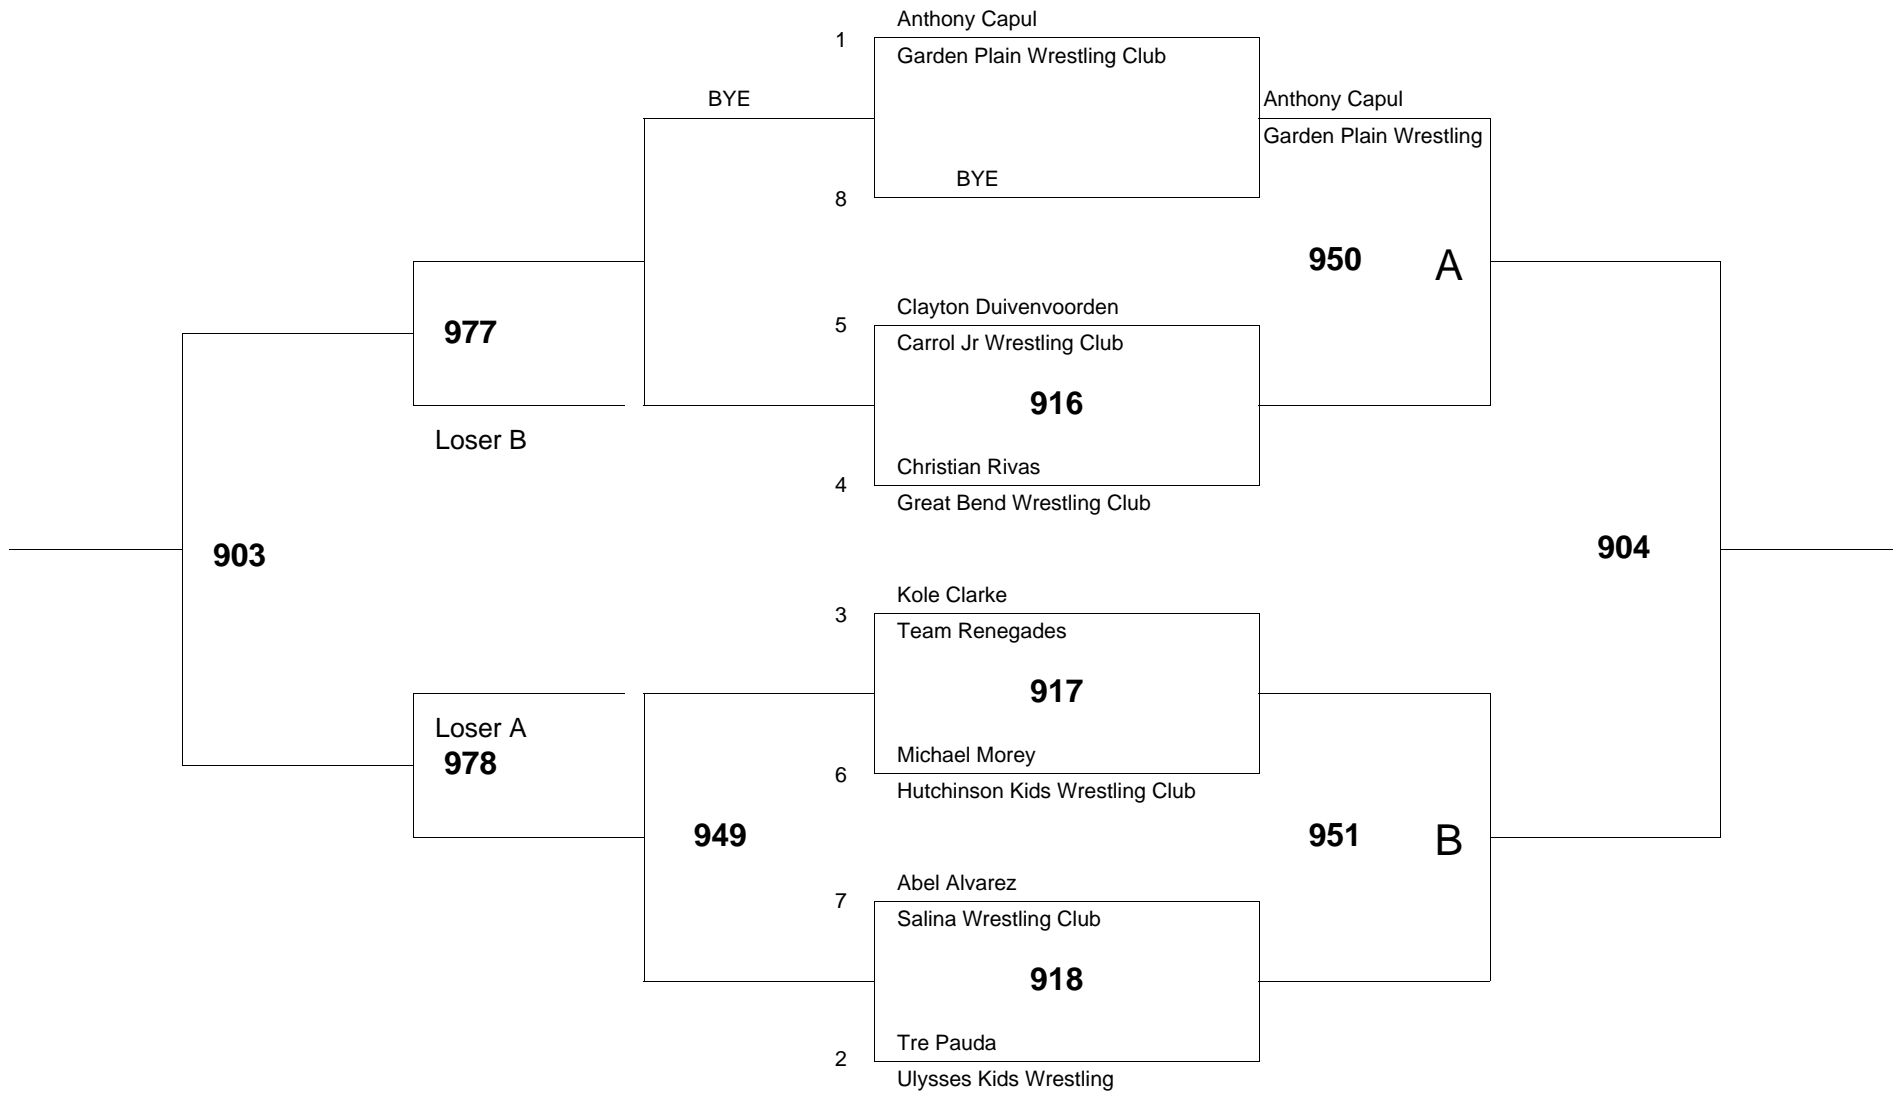

of bouts: 12

Age Group: 10 Weight Group 85 Bracket: B Mat # 8

of wrestlers: 8

of bouts: 12

Age Group: 10 Weight Group 90 Bracket: A Mat # 9

of wrestlers: 7

of bouts: 10

Age Group: 10 Weight Group 95 Bracket: A Mat # 9

of wrestlers: 7

of bouts: 10

Age Group: 10 Weight Group 95 Bracket: B Mat # 9

of wrestlers: 6

of bouts: 8

Age Group: 10 Weight Group 100 Bracket: A Mat # 9

of wrestlers: 7

of bouts: 10

Age Group: 10 Weight Group 100 Bracket: B Mat # 9

of wrestlers: 8

of bouts: 12

Age Group: 10 Weight Group 110 Bracket: A Mat # 9

of wrestlers: 7

of bouts: 10

Age Group: 10 Weight Group 110 Bracket: B Mat # 9