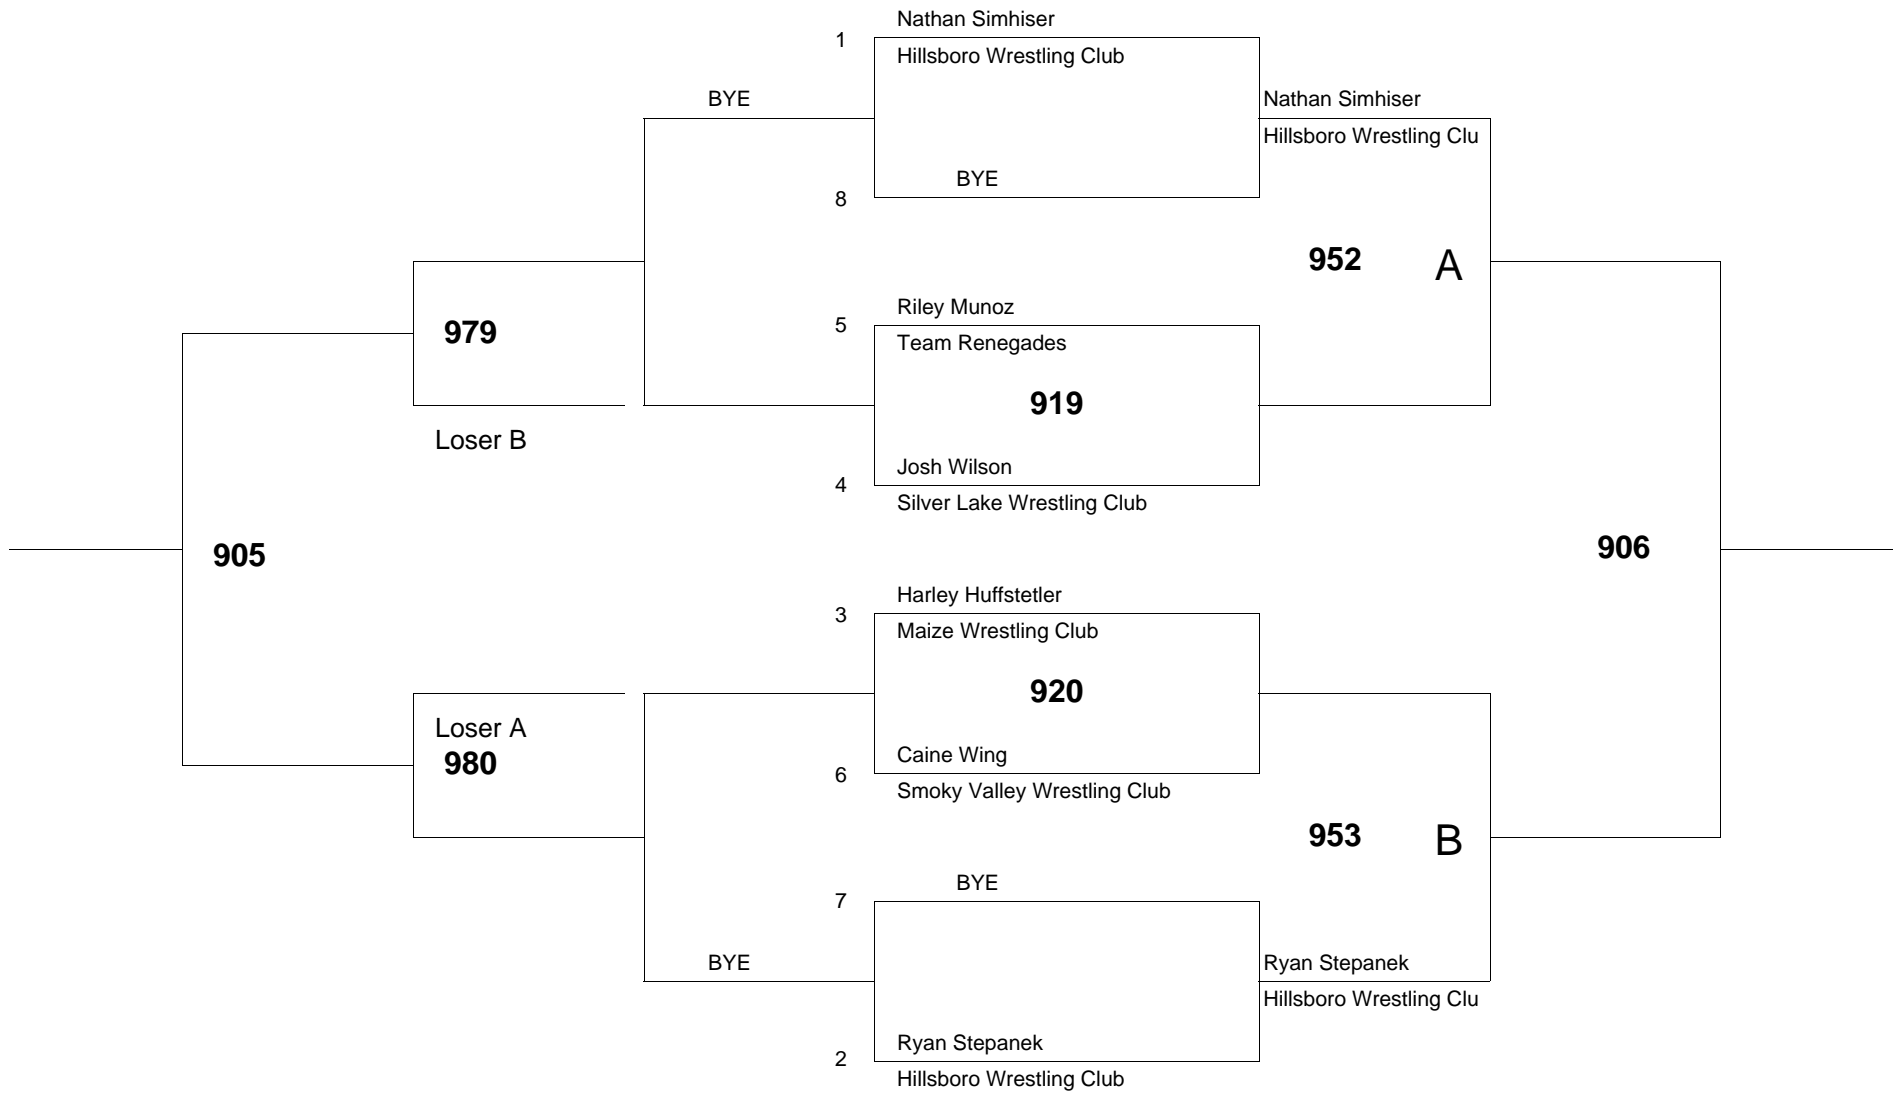

Age Group: 10 Weight Group 100 Bracket: B Mat # 9

of wrestlers: 8

of bouts: 12

Age Group: 10 Weight Group 110 Bracket: A Mat # 9

of wrestlers: 7

of bouts: 10

Age Group: 10 Weight Group 110 Bracket: B Mat # 9