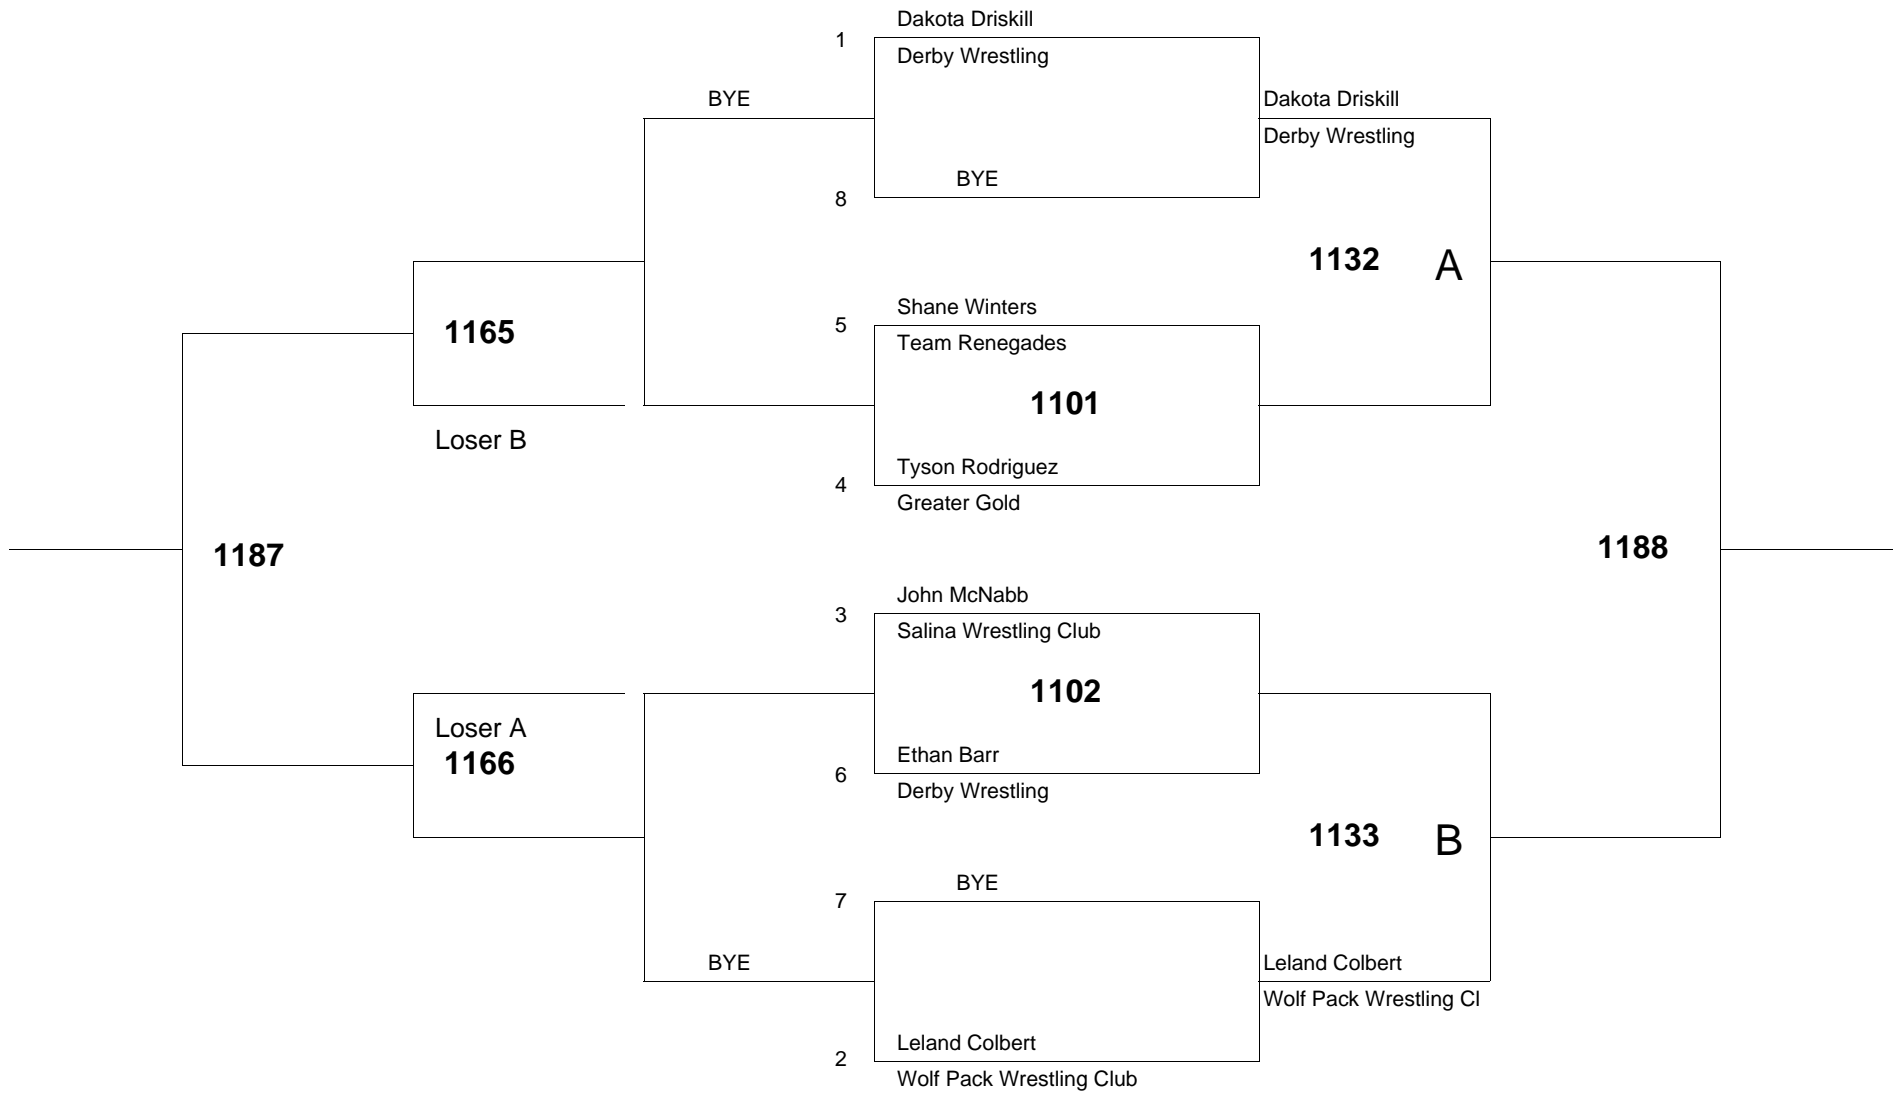

Age Group: 12 Weight Group 88 Bracket: A Mat # 10

of wrestlers: 8

of bouts: 12

Age Group: 12 Weight Group 88 Bracket: B Mat # 10

of wrestlers: 7

of bouts: 10

Age Group: 12 Weight Group 92 Bracket: A Mat # 10

of wrestlers: 8

of bouts: 12

Age Group: 12 Weight Group 96 Bracket: A Mat # 11

of wrestlers: 6

of bouts: 8

Age Group: 12 Weight Group 96 Bracket: B Mat # 11

of wrestlers: 6

of bouts: 8

Age Group: 12 Weight Group 100 Bracket: A Mat # 11

of wrestlers: 8

of bouts: 12

Age Group: 12 Weight Group 105 Bracket: A Mat # 11

of wrestlers: 8

of bouts: 12

Age Group: 12 Weight Group 105 Bracket: B Mat # 11