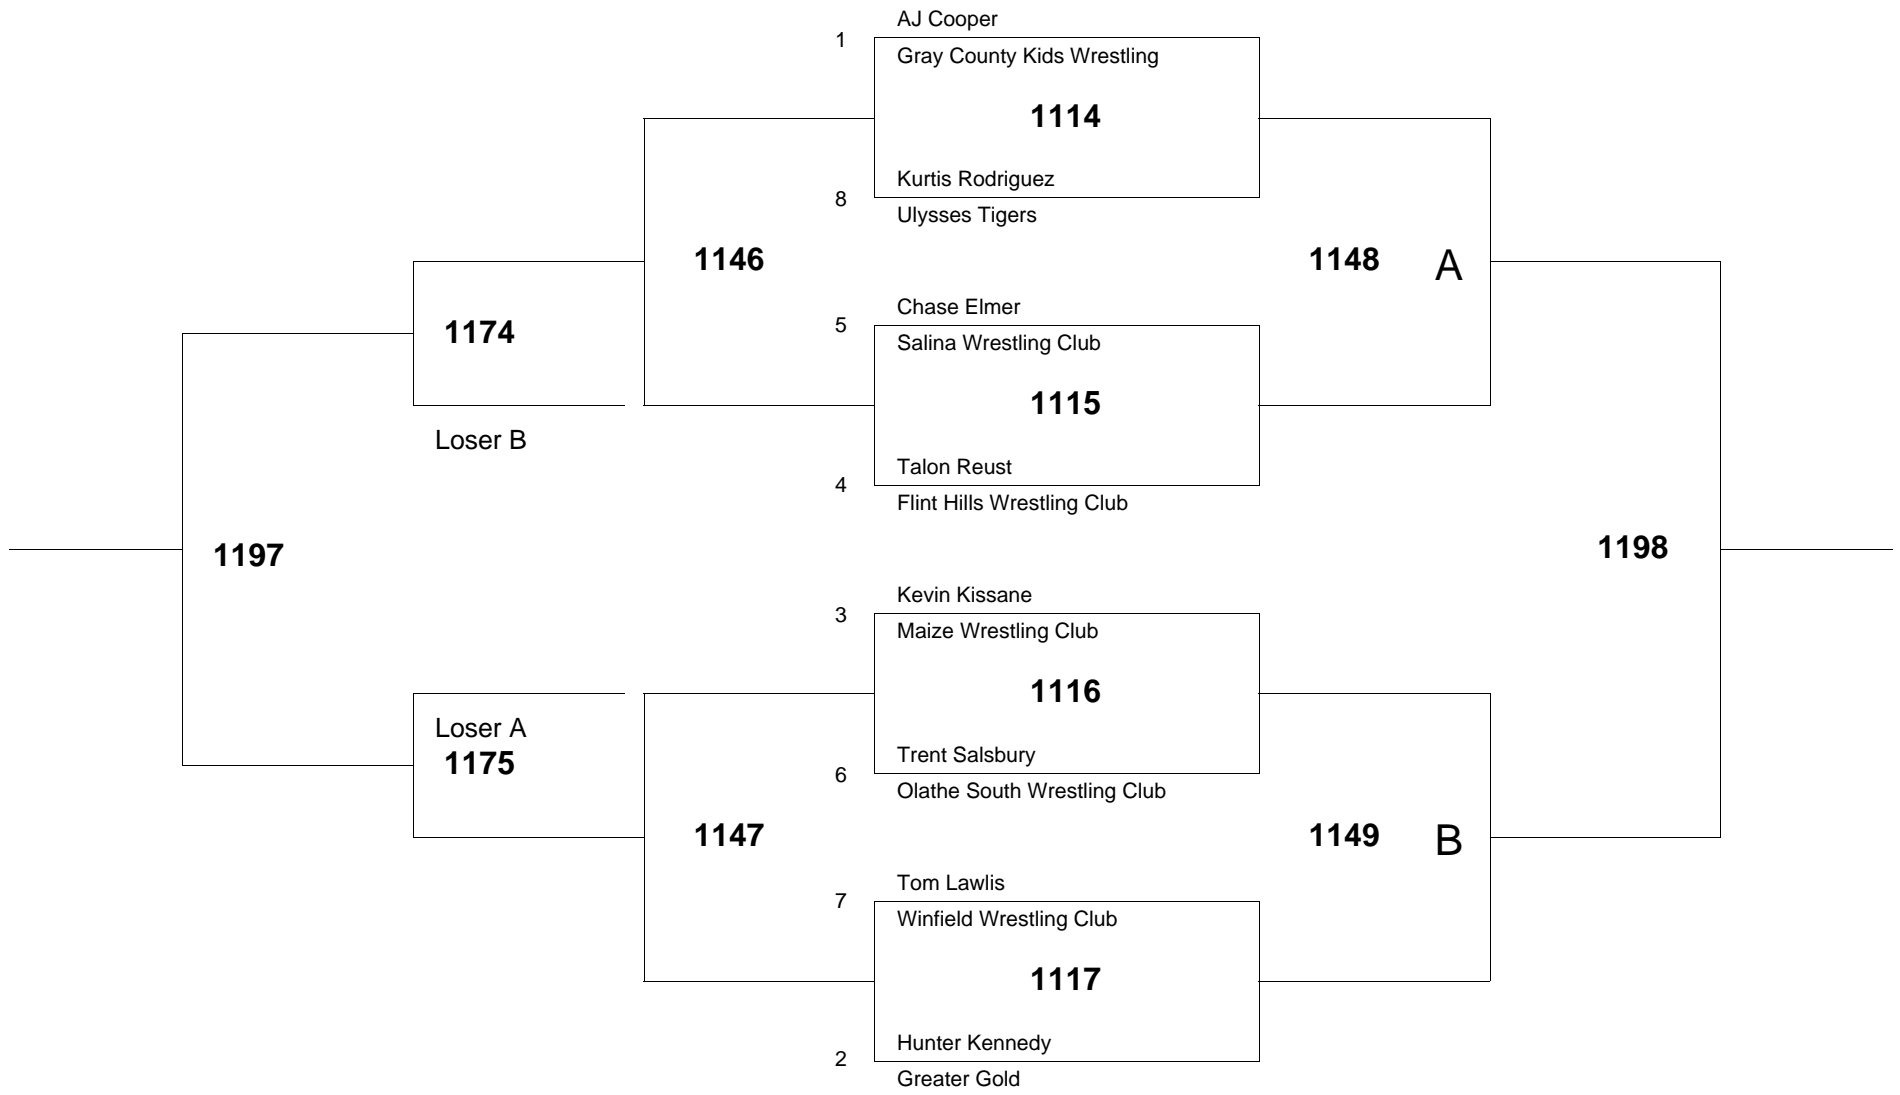

of wrestlers: 8

of bouts: 12

Age Group: 12 Weight Group 96 Bracket: A Mat # 11

of wrestlers: 6

of bouts: 8

Age Group: 12 Weight Group 96 Bracket: B Mat # 11

of wrestlers: 6

of bouts: 8

Age Group: 12 Weight Group 100 Bracket: A Mat # 11

of wrestlers: 8

of bouts: 12

Age Group: 12 Weight Group 105 Bracket: A Mat # 11

of wrestlers: 8

of bouts: 12

Age Group: 12 Weight Group 105 Bracket: B Mat # 11

of wrestlers: 5

of bouts: 6

Age Group: 12 Weight Group 115 Bracket: A Mat # 11

of wrestlers: 8

of bouts: 12

Age Group: 12 Weight Group 120 Bracket: A Mat # 11

of wrestlers: 8

of bouts: 12