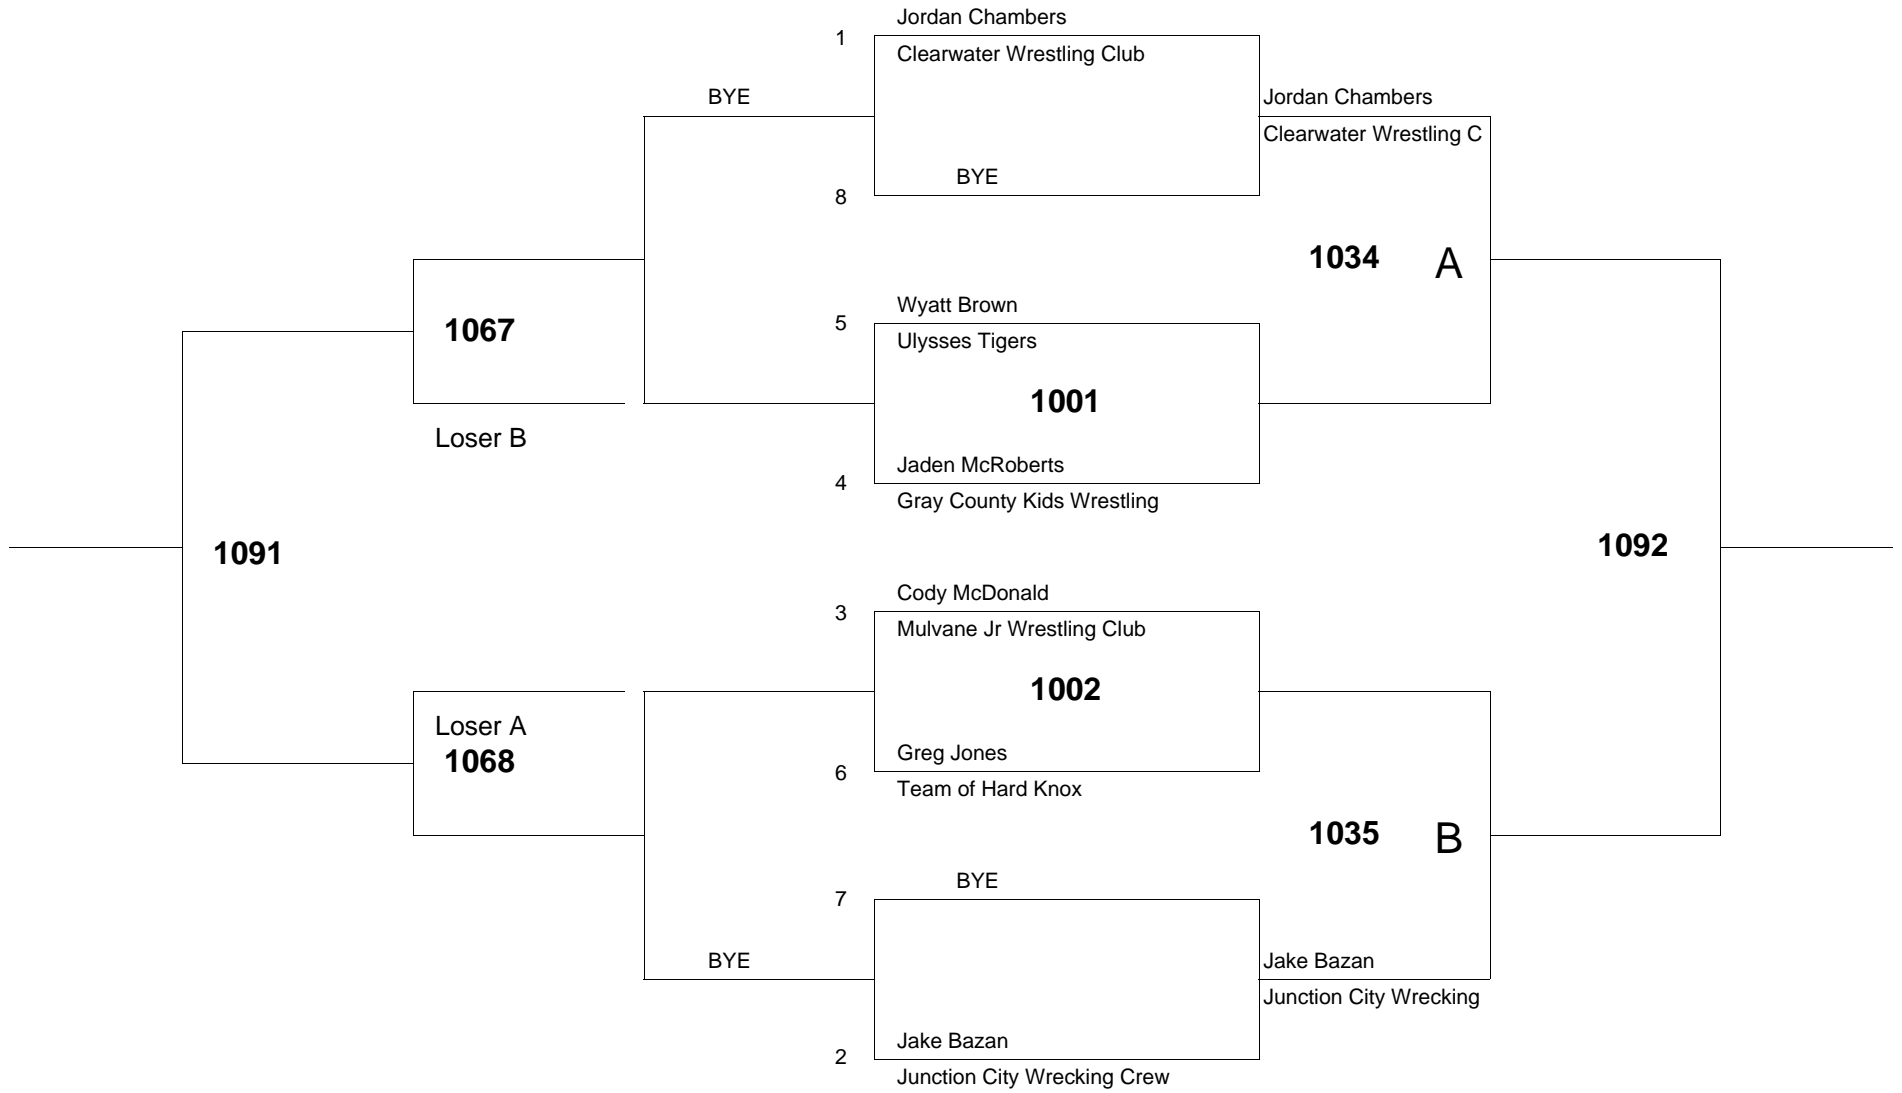

Age Group: 12 Weight Group 68 Bracket: A Mat # 9

of wrestlers: 8

of bouts: 12

Age Group: 12 Weight Group 72 Bracket: A Mat # 10

of wrestlers: 6

of bouts: 8

Age Group: 12 Weight Group 72 Bracket: B Mat # 10

of wrestlers: 7

of bouts: 10

Age Group: 12 Weight Group 76 Bracket: A Mat # 10

of wrestlers: 6

of bouts: 8

Age Group: 12 Weight Group 76 Bracket: B Mat # 10

of wrestlers: 6

of bouts: 8

Age Group: 12 Weight Group 80 Bracket: A Mat # 10

Age Group: 12 Weight Group 88 Bracket: A Mat # 10

of wrestlers: 8

of bouts: 12

Age Group: 12 Weight Group 88 Bracket: B Mat # 10

of wrestlers: 7

of bouts: 10

Age Group: 12 Weight Group 92 Bracket: A Mat # 10