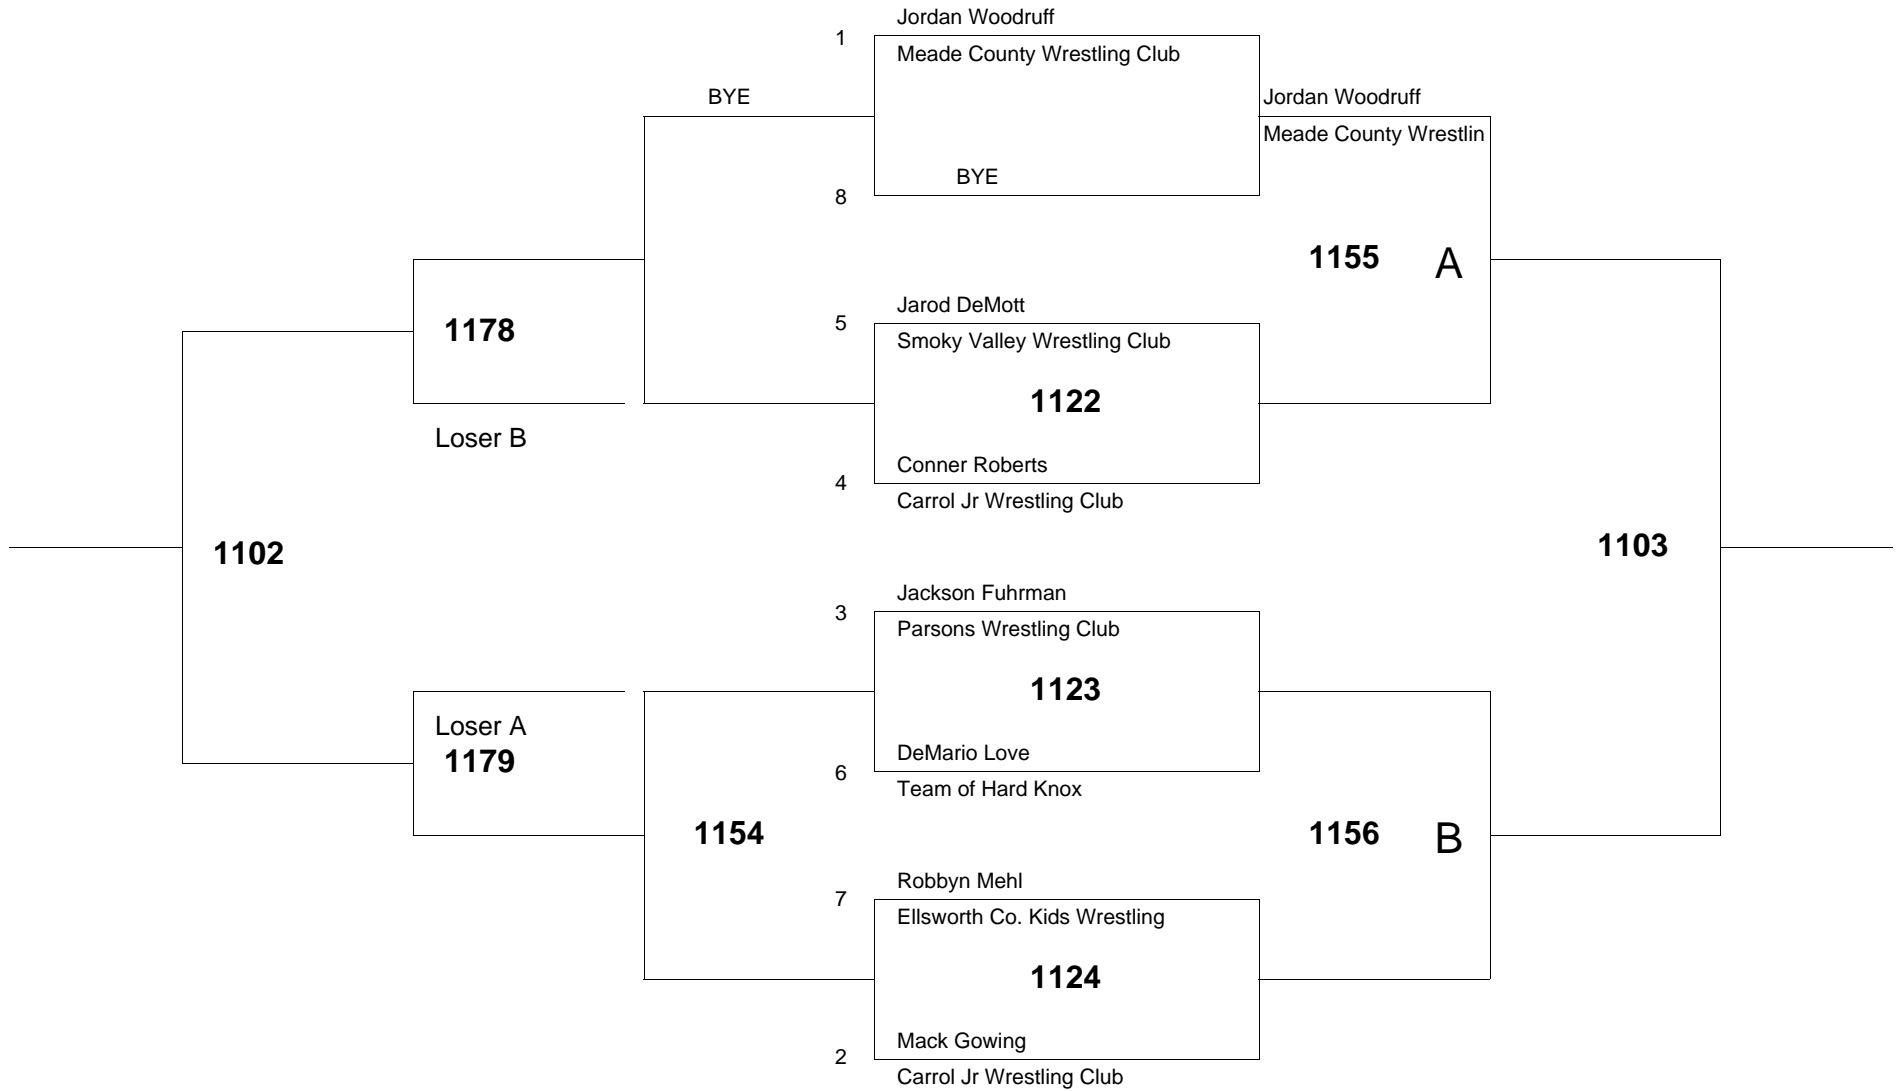

Age Group: 12 Weight Group 88 Bracket: A Mat # 10

of wrestlers: 8

of bouts: 12

Age Group: 12 Weight Group 88 Bracket: B Mat # 10

of wrestlers: 7

of bouts: 10

Age Group: 12 Weight Group 92 Bracket: A Mat # 10

Age Group: 12 Weight Group 100 Bracket: A Mat # 11

of wrestlers: 8

of bouts: 12

Age Group: 12 Weight Group 105 Bracket: A Mat # 11

of wrestlers: 8

of bouts: 12

Age Group: 12 Weight Group 105 Bracket: B Mat # 11

of wrestlers: 5

of bouts: 6

Age Group: 12 Weight Group 115 Bracket: A Mat # 11

of wrestlers: 8

of bouts: 12

Age Group: 12 Weight Group 120 Bracket: A Mat # 11

of wrestlers: 8

of bouts: 12

Age Group: 12 Weight Group 130 Bracket: A Mat # 11

of wrestlers: 7

of bouts: 10

Age Group: 12 Weight Group 150 Bracket: A Mat # 11

of wrestlers: 5

of bouts: 6