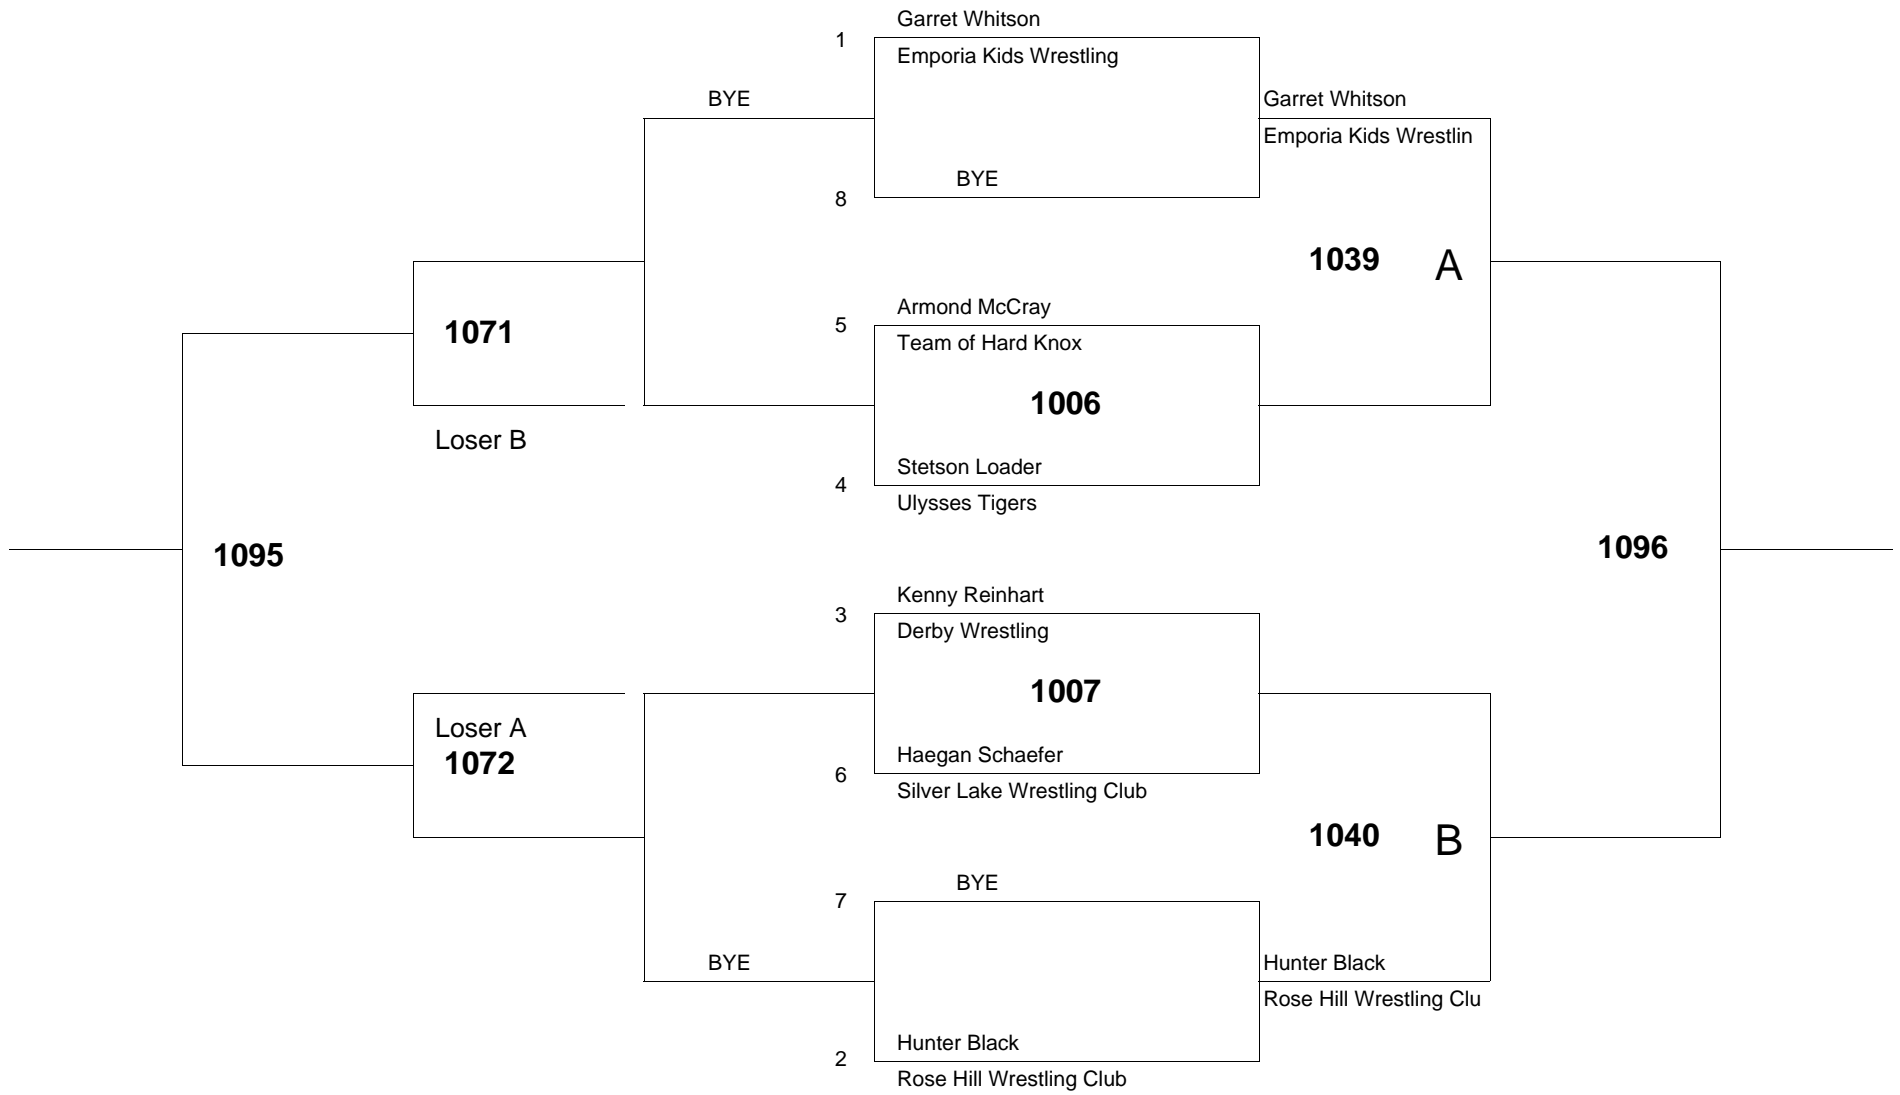

Age Group: 12 Weight Group 68 Bracket: A Mat # 9

of wrestlers: 8

of bouts: 12

Age Group: 12 Weight Group 72 Bracket: A Mat # 10

of wrestlers: 6

of bouts: 8

Age Group: 12 Weight Group 72 Bracket: B Mat # 10

of wrestlers: 7

of bouts: 10

Age Group: 12 Weight Group 76 Bracket: A Mat # 10

of wrestlers: 6

of bouts: 8

Age Group: 12 Weight Group 76 Bracket: B Mat # 10

of wrestlers: 6

of bouts: 8

Age Group: 12 Weight Group 80 Bracket: A Mat # 10

Age Group: 12 Weight Group 88 Bracket: A Mat # 10

of wrestlers: 8

of bouts: 12

Age Group: 12 Weight Group 88 Bracket: B Mat # 10

of wrestlers: 7

of bouts: 10

Age Group: 12 Weight Group 92 Bracket: A Mat # 10