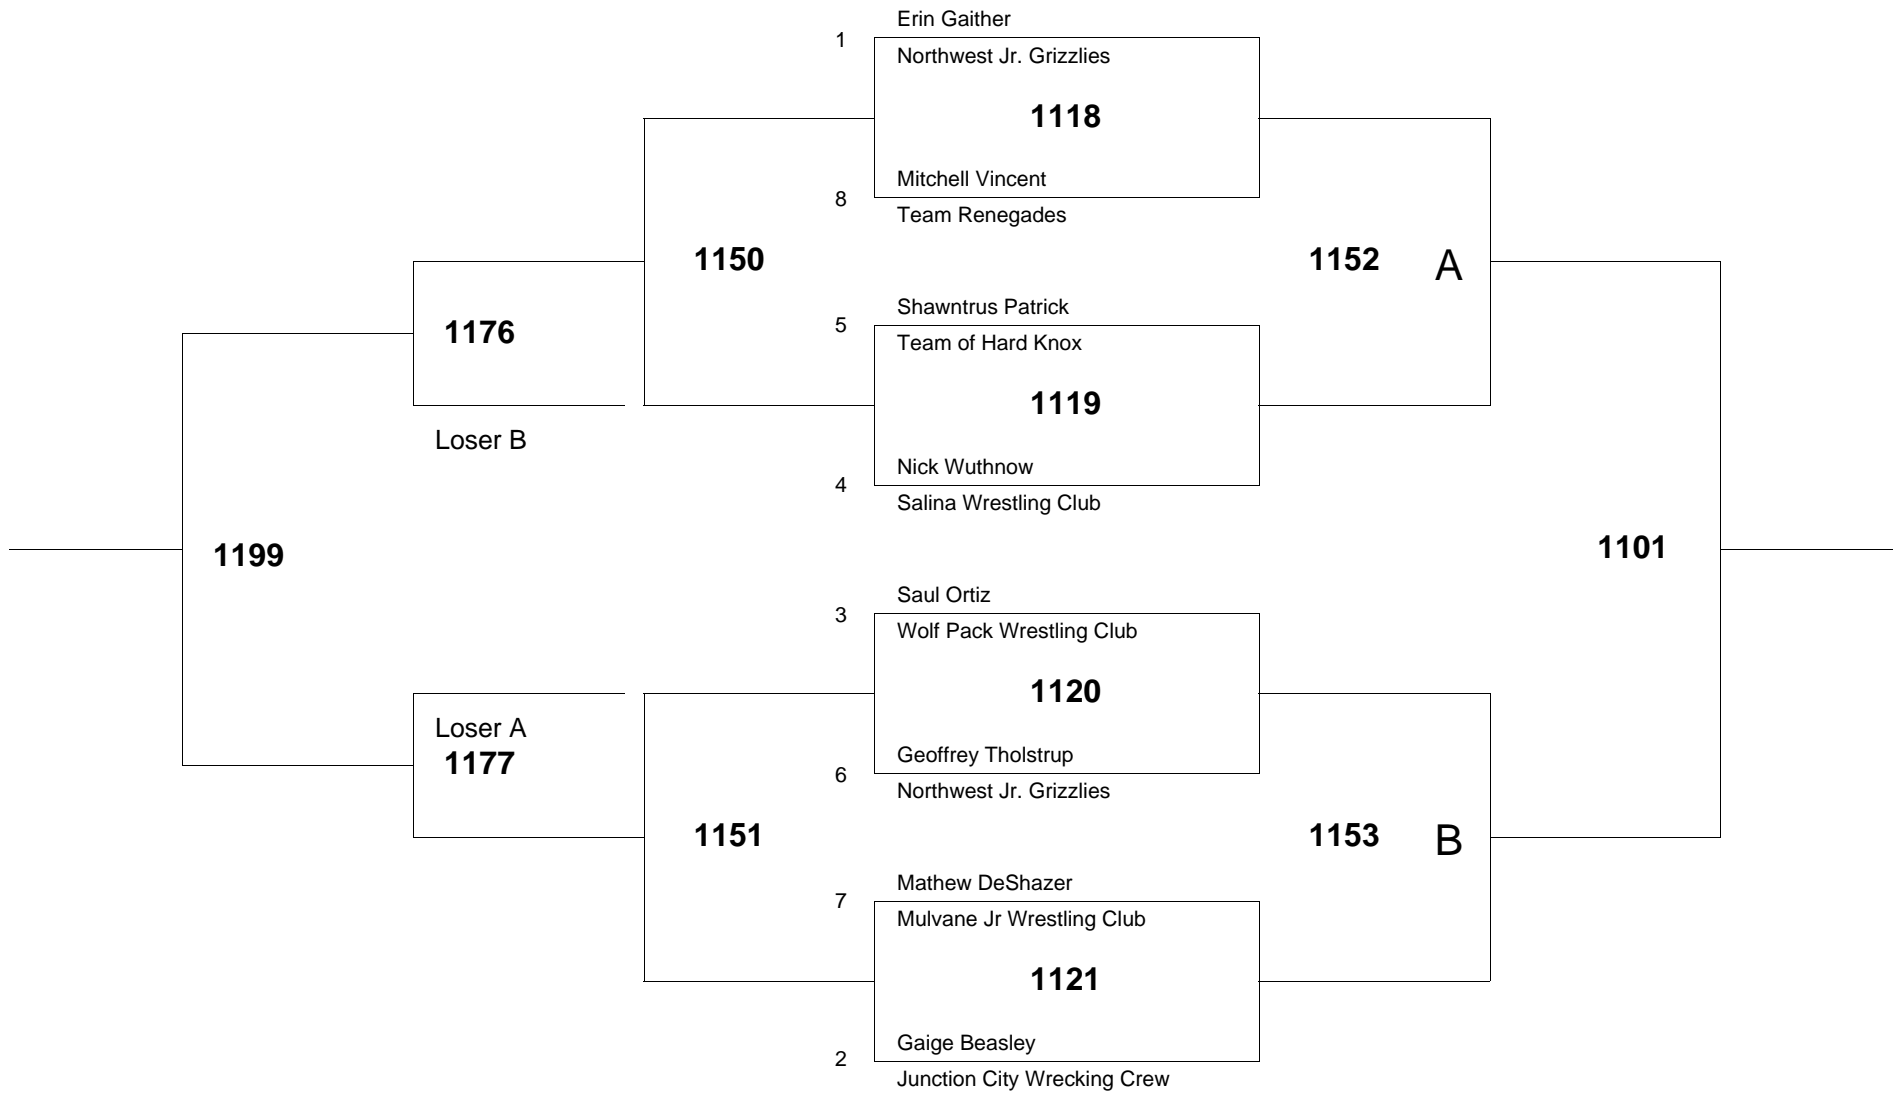

Age Group: 12 Weight Group 100 Bracket: A Mat # 11

of wrestlers: 8

of bouts: 12

Age Group: 12 Weight Group 105 Bracket: A Mat # 11

of wrestlers: 8

of bouts: 12

Age Group: 12 Weight Group 105 Bracket: B Mat # 11

of wrestlers: 5

of bouts: 6

Age Group: 12 Weight Group 115 Bracket: A Mat # 11

of wrestlers: 8

of bouts: 12

Age Group: 12 Weight Group 120 Bracket: A Mat # 11

of wrestlers: 8

of bouts: 12

Age Group: 12 Weight Group 130 Bracket: A Mat # 11

of wrestlers: 7

of bouts: 10

Age Group: 12 Weight Group 150 Bracket: A Mat # 11

of wrestlers: 5

of bouts: 6