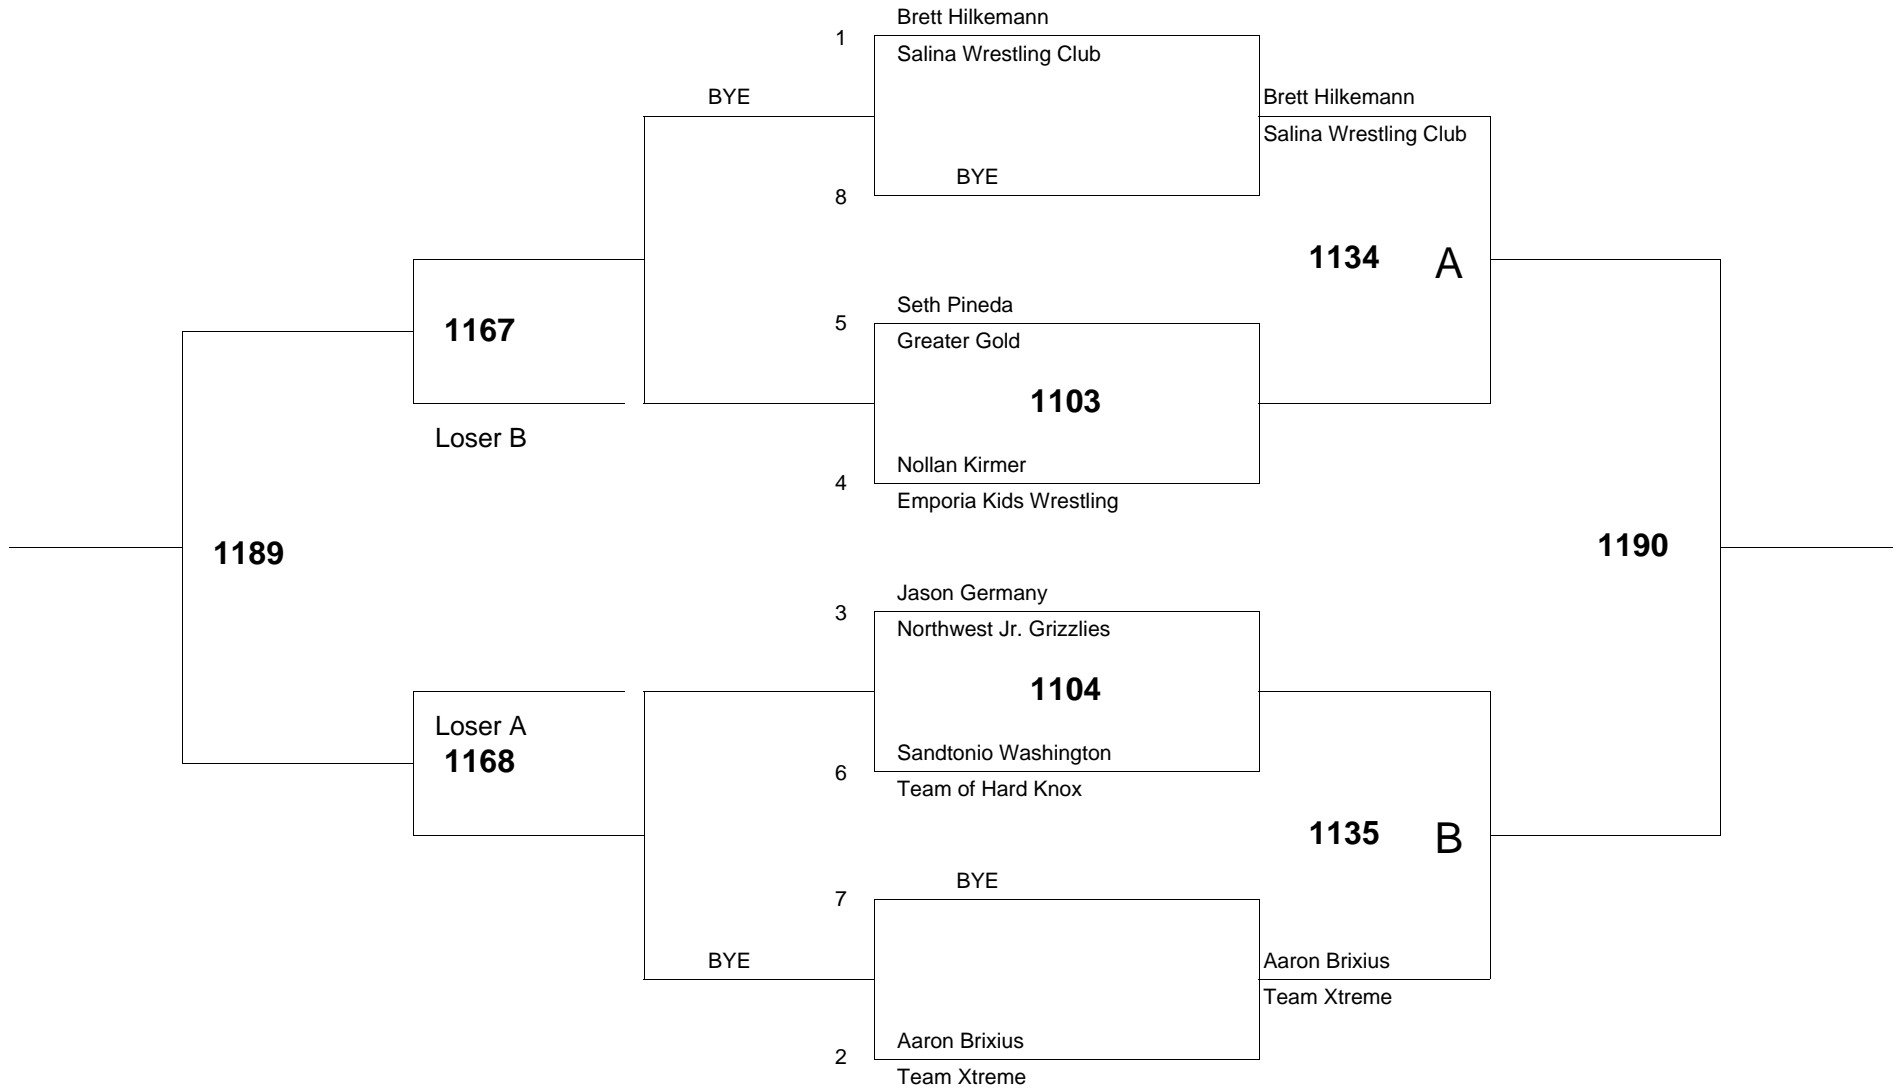

Age Group: 12 Weight Group 88 Bracket: A Mat # 10

of wrestlers: 8

of bouts: 12

Age Group: 12 Weight Group 88 Bracket: B Mat # 10

of wrestlers: 7

of bouts: 10

Age Group: 12 Weight Group 92 Bracket: A Mat # 10

of wrestlers: 8

of bouts: 12

Age Group: 12 Weight Group 96 Bracket: A Mat # 11

of wrestlers: 6

of bouts: 8

Age Group: 12 Weight Group 96 Bracket: B Mat # 11

of wrestlers: 6

of bouts: 8

Age Group: 12 Weight Group 100 Bracket: A Mat # 11

of wrestlers: 8

of bouts: 12

Age Group: 12 Weight Group 105 Bracket: A Mat # 11

of wrestlers: 8

of bouts: 12

Age Group: 12 Weight Group 105 Bracket: B Mat # 11