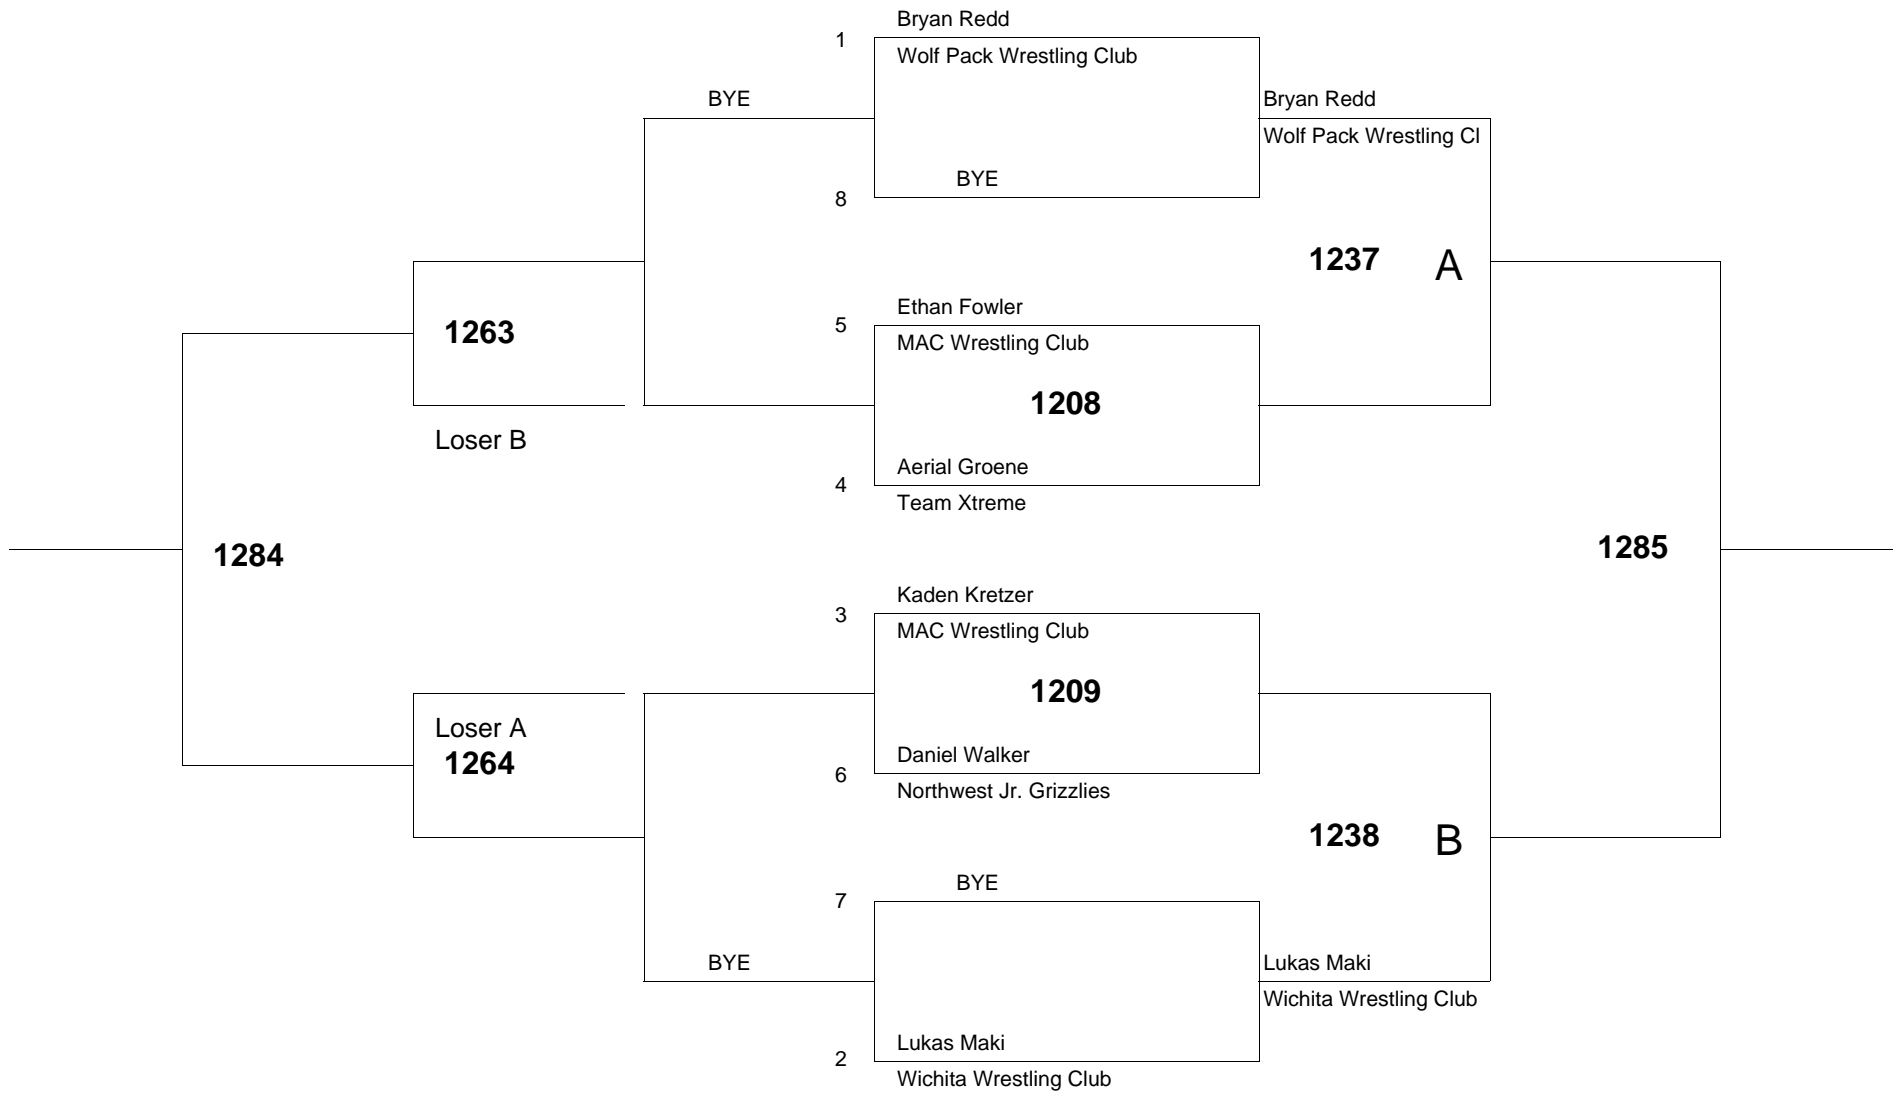

Age Group: 14 Weight Group 80 Bracket: A Mat # 12

of wrestlers: 7

of bouts: 10

Age Group: 14 Weight Group 90 Bracket: A Mat # 12

of wrestlers: 8

of bouts: 12

Age Group: 14 Weight Group 110 Bracket: A Mat # 12

of wrestlers: 6

of bouts: 8

Age Group: 14 Weight Group 115 Bracket: A Mat # 12

of wrestlers: 7

of bouts: 10

Age Group: 14 Weight Group 130 Bracket: A Mat # 12

of wrestlers: 7

of bouts: 10

Age Group: 14 Weight Group 145 Bracket: A Mat # 12

of wrestlers: 8

of bouts: 12

Age Group: 14 Weight Group 181 Bracket: A Mat # 12

of wrestlers: 7

of bouts: 10