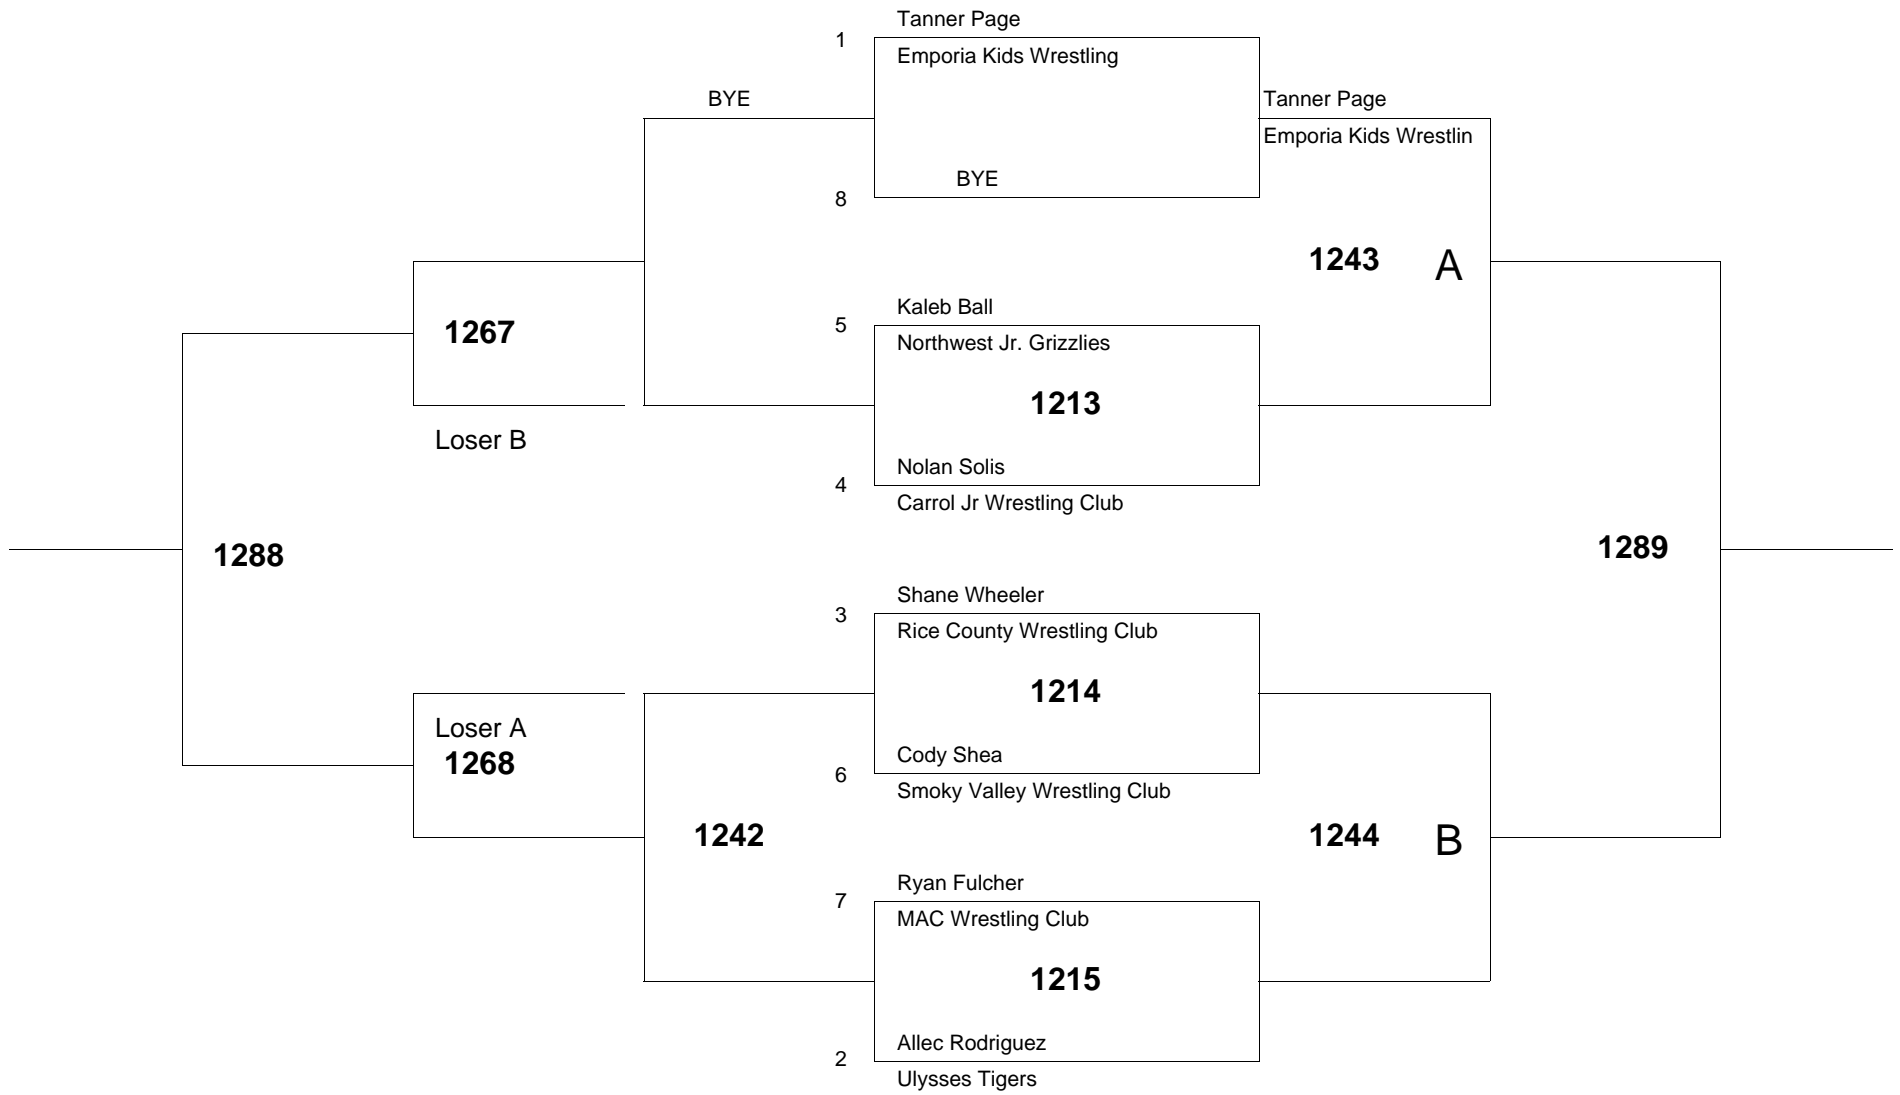

Age Group: 14 Weight Group 80 Bracket: A Mat # 12

of wrestlers: 7

of bouts: 10

Age Group: 14 Weight Group 90 Bracket: A Mat # 12

of wrestlers: 8

of bouts: 12

Age Group: 14 Weight Group 110 Bracket: A Mat # 12

of wrestlers: 6

of bouts: 8

Age Group: 14 Weight Group 115 Bracket: A Mat # 12

of wrestlers: 7

of bouts: 10

Age Group: 14 Weight Group 130 Bracket: A Mat # 12

of wrestlers: 7

of bouts: 10

Age Group: 14 Weight Group 145 Bracket: A Mat # 12

of wrestlers: 8

of bouts: 12

Age Group: 14 Weight Group 181 Bracket: A Mat # 12

of wrestlers: 7

of bouts: 10