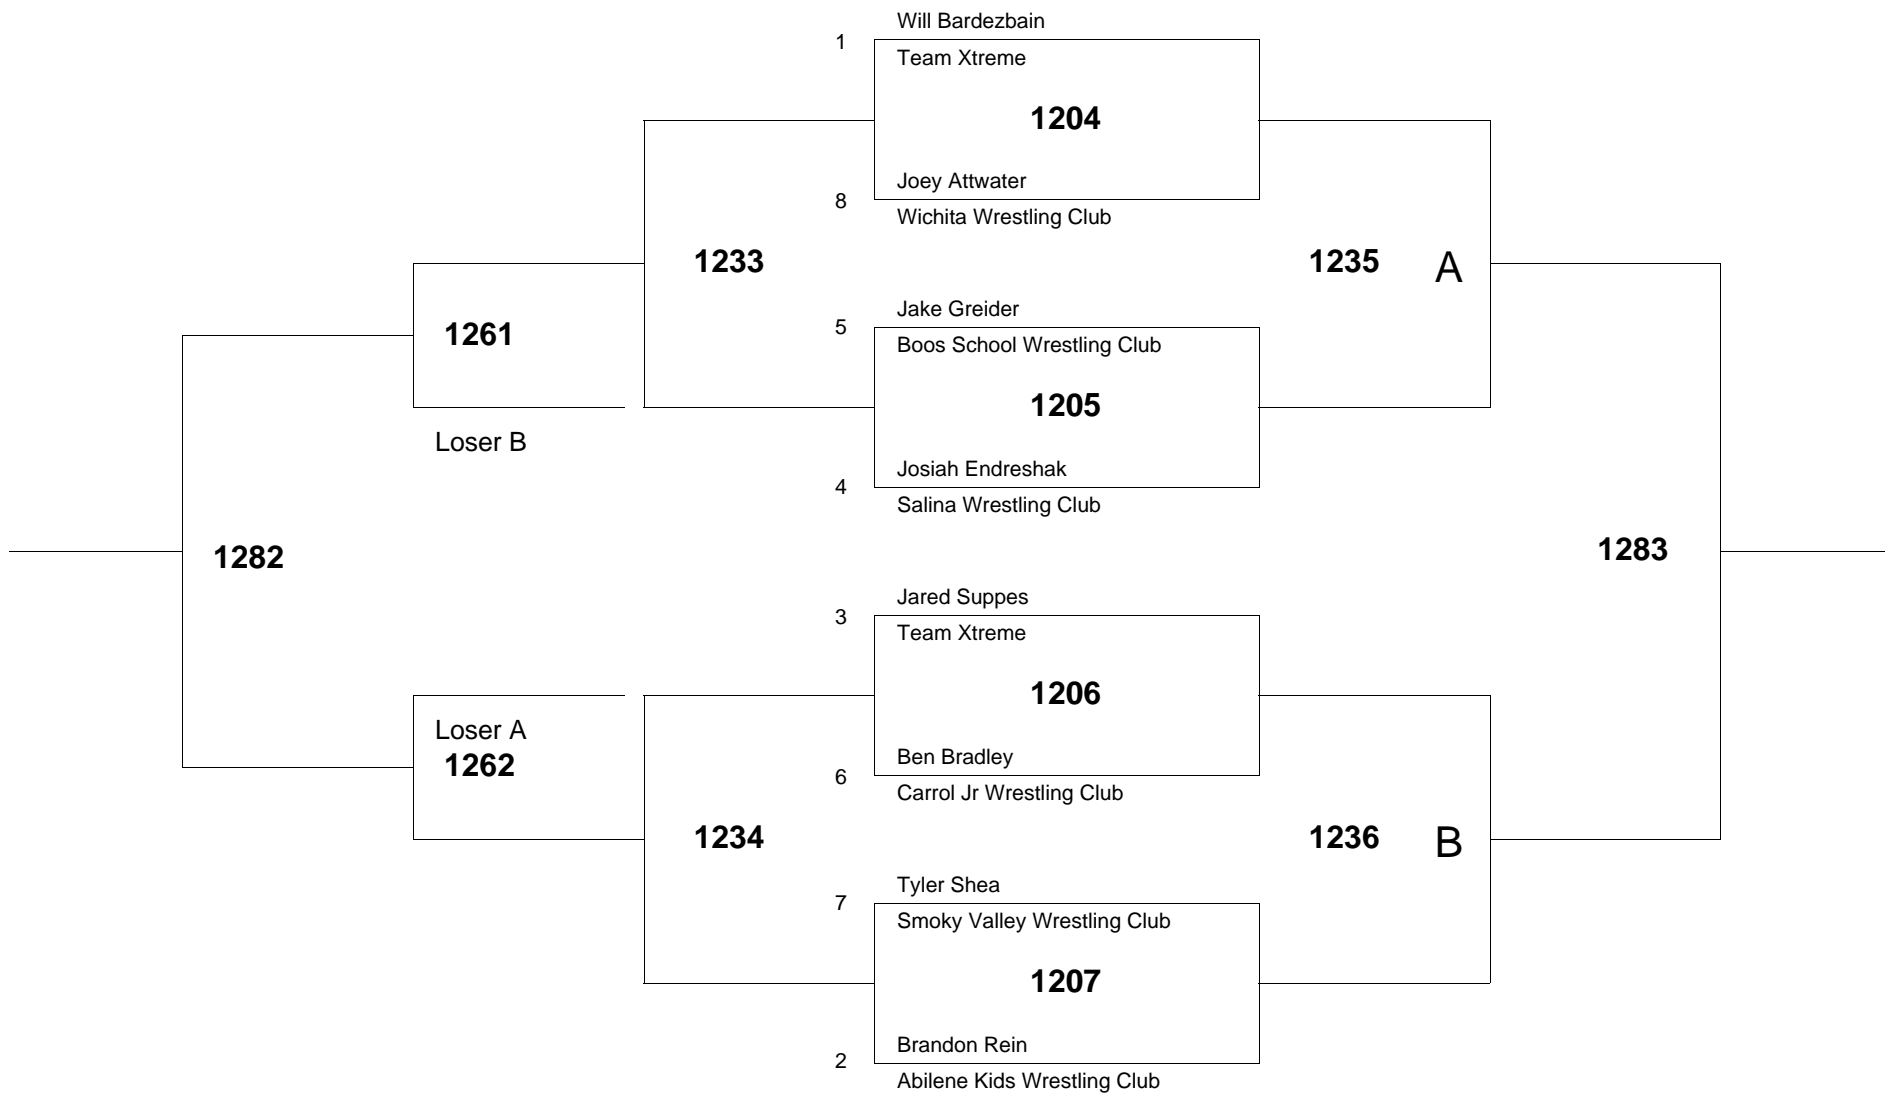

Age Group: 14 Weight Group 80 Bracket: A Mat # 12

of wrestlers: 7

of bouts: 10

Age Group: 14 Weight Group 90 Bracket: A Mat # 12

of wrestlers: 8

of bouts: 12

Age Group: 14 Weight Group 110 Bracket: A Mat # 12

of wrestlers: 6

of bouts: 8

Age Group: 14 Weight Group 115 Bracket: A Mat # 12

of wrestlers: 7

of bouts: 10

Age Group: 14 Weight Group 130 Bracket: A Mat # 12

of wrestlers: 7

of bouts: 10

Age Group: 14 Weight Group 145 Bracket: A Mat # 12

of wrestlers: 8

of bouts: 12

Age Group: 14 Weight Group 181 Bracket: A Mat # 12

of wrestlers: 7

of bouts: 10