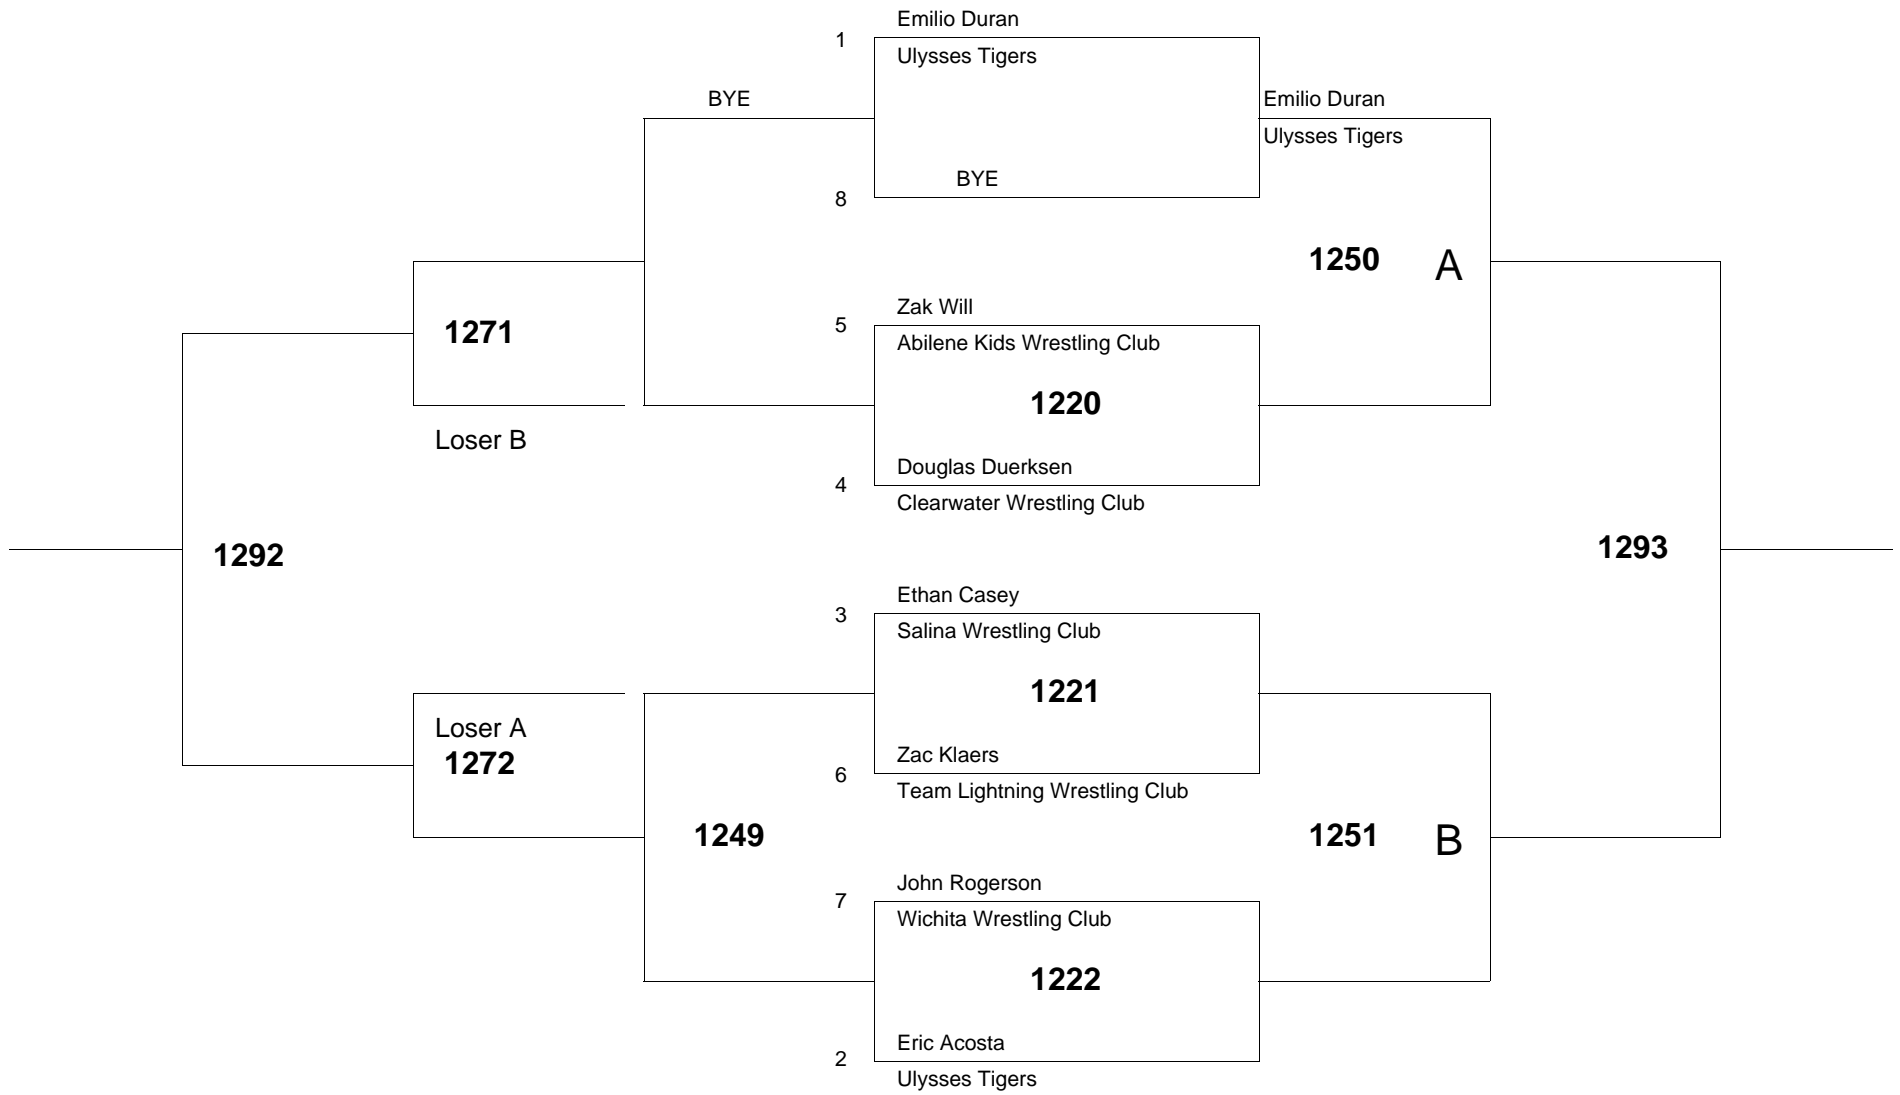

Age Group: 14 Weight Group 80 Bracket: A Mat # 12

of wrestlers: 7

of bouts: 10

Age Group: 14 Weight Group 90 Bracket: A Mat # 12

of wrestlers: 8

of bouts: 12

Age Group: 14 Weight Group 110 Bracket: A Mat # 12

of wrestlers: 6

of bouts: 8

Age Group: 14 Weight Group 115 Bracket: A Mat # 12

of wrestlers: 7

of bouts: 10

Age Group: 14 Weight Group 130 Bracket: A Mat # 12

of wrestlers: 7

of bouts: 10

Age Group: 14 Weight Group 145 Bracket: A Mat # 12

of wrestlers: 8

of bouts: 12

Age Group: 14 Weight Group 181 Bracket: A Mat # 12

of wrestlers: 7

of bouts: 10