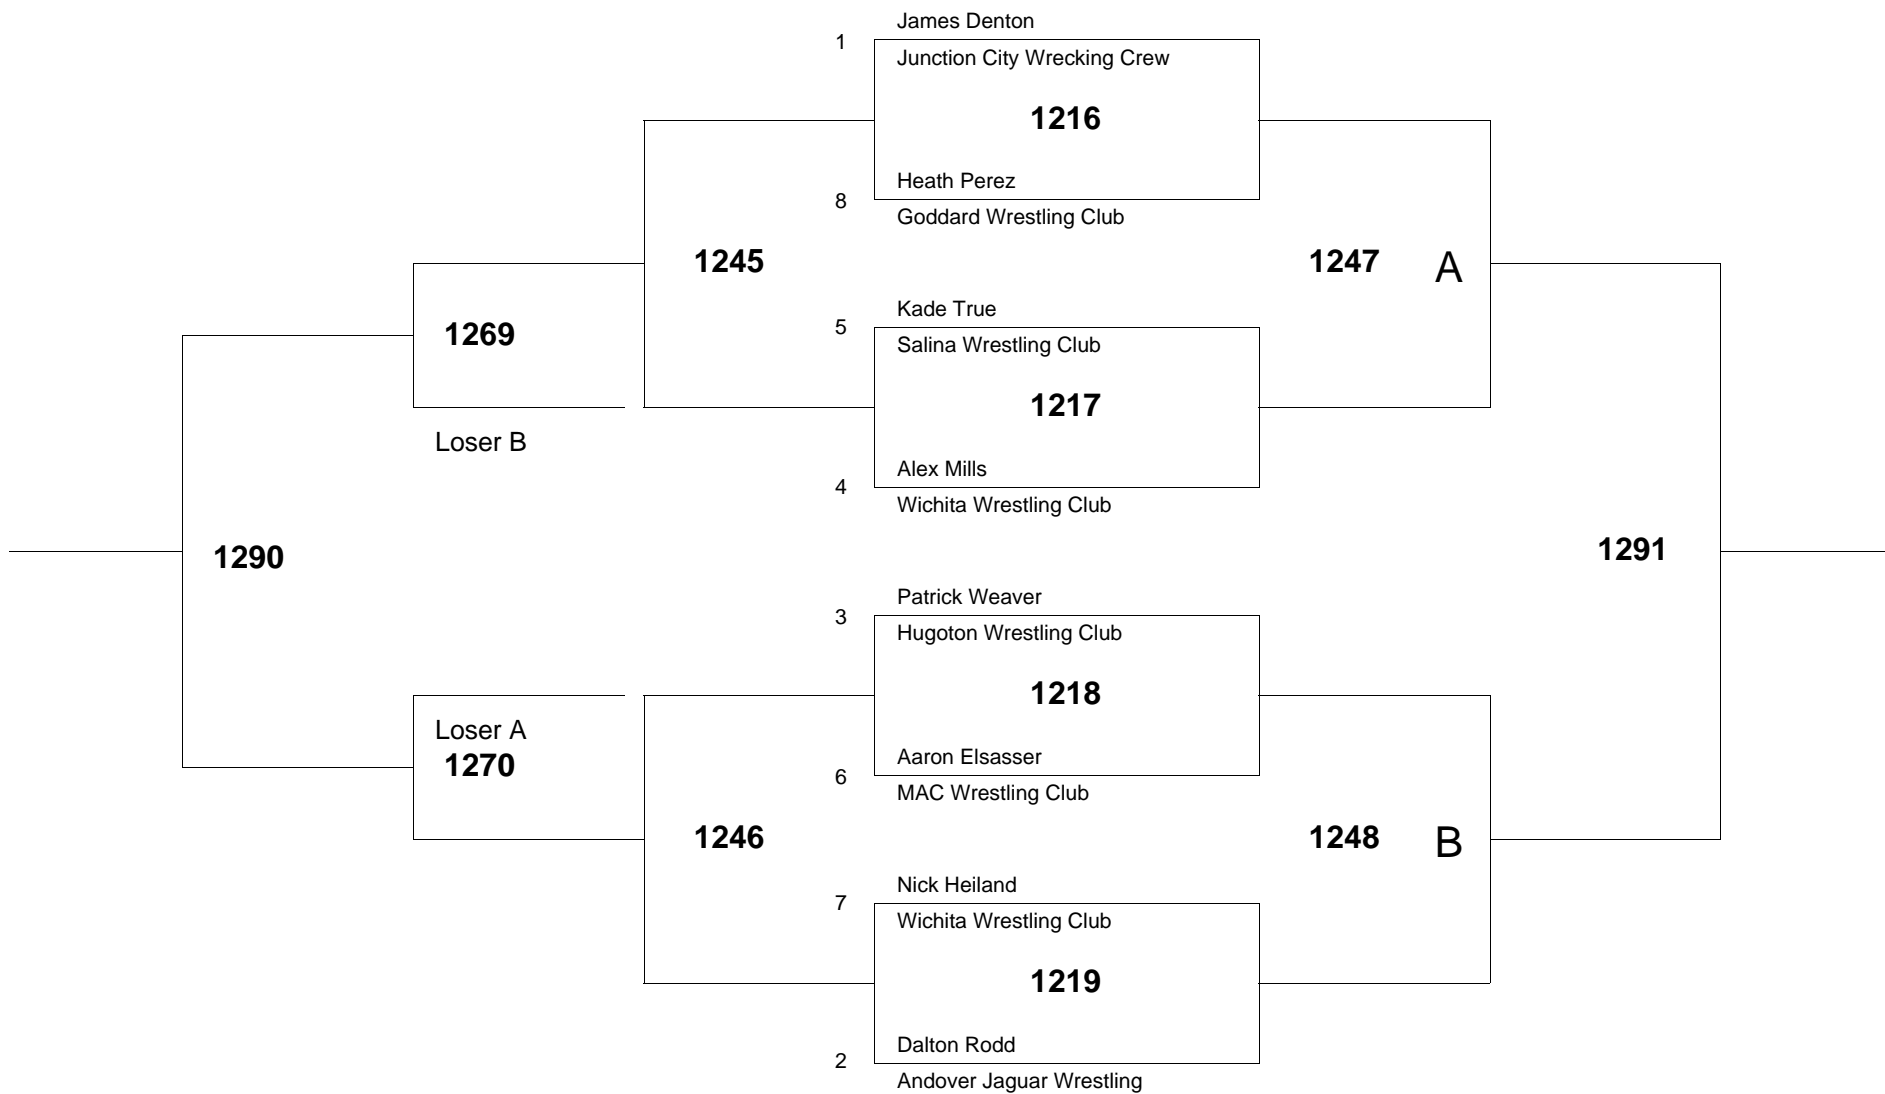

Age Group: 14 Weight Group 80 Bracket: A Mat # 12

of wrestlers: 7

of bouts: 10

Age Group: 14 Weight Group 90 Bracket: A Mat # 12

of wrestlers: 8

of bouts: 12

Age Group: 14 Weight Group 110 Bracket: A Mat # 12

of wrestlers: 6

of bouts: 8

Age Group: 14 Weight Group 115 Bracket: A Mat # 12

of wrestlers: 7

of bouts: 10

Age Group: 14 Weight Group 130 Bracket: A Mat # 12

of wrestlers: 7

of bouts: 10

Age Group: 14 Weight Group 145 Bracket: A Mat # 12

of wrestlers: 8

of bouts: 12

Age Group: 14 Weight Group 181 Bracket: A Mat # 12

of wrestlers: 7

of bouts: 10