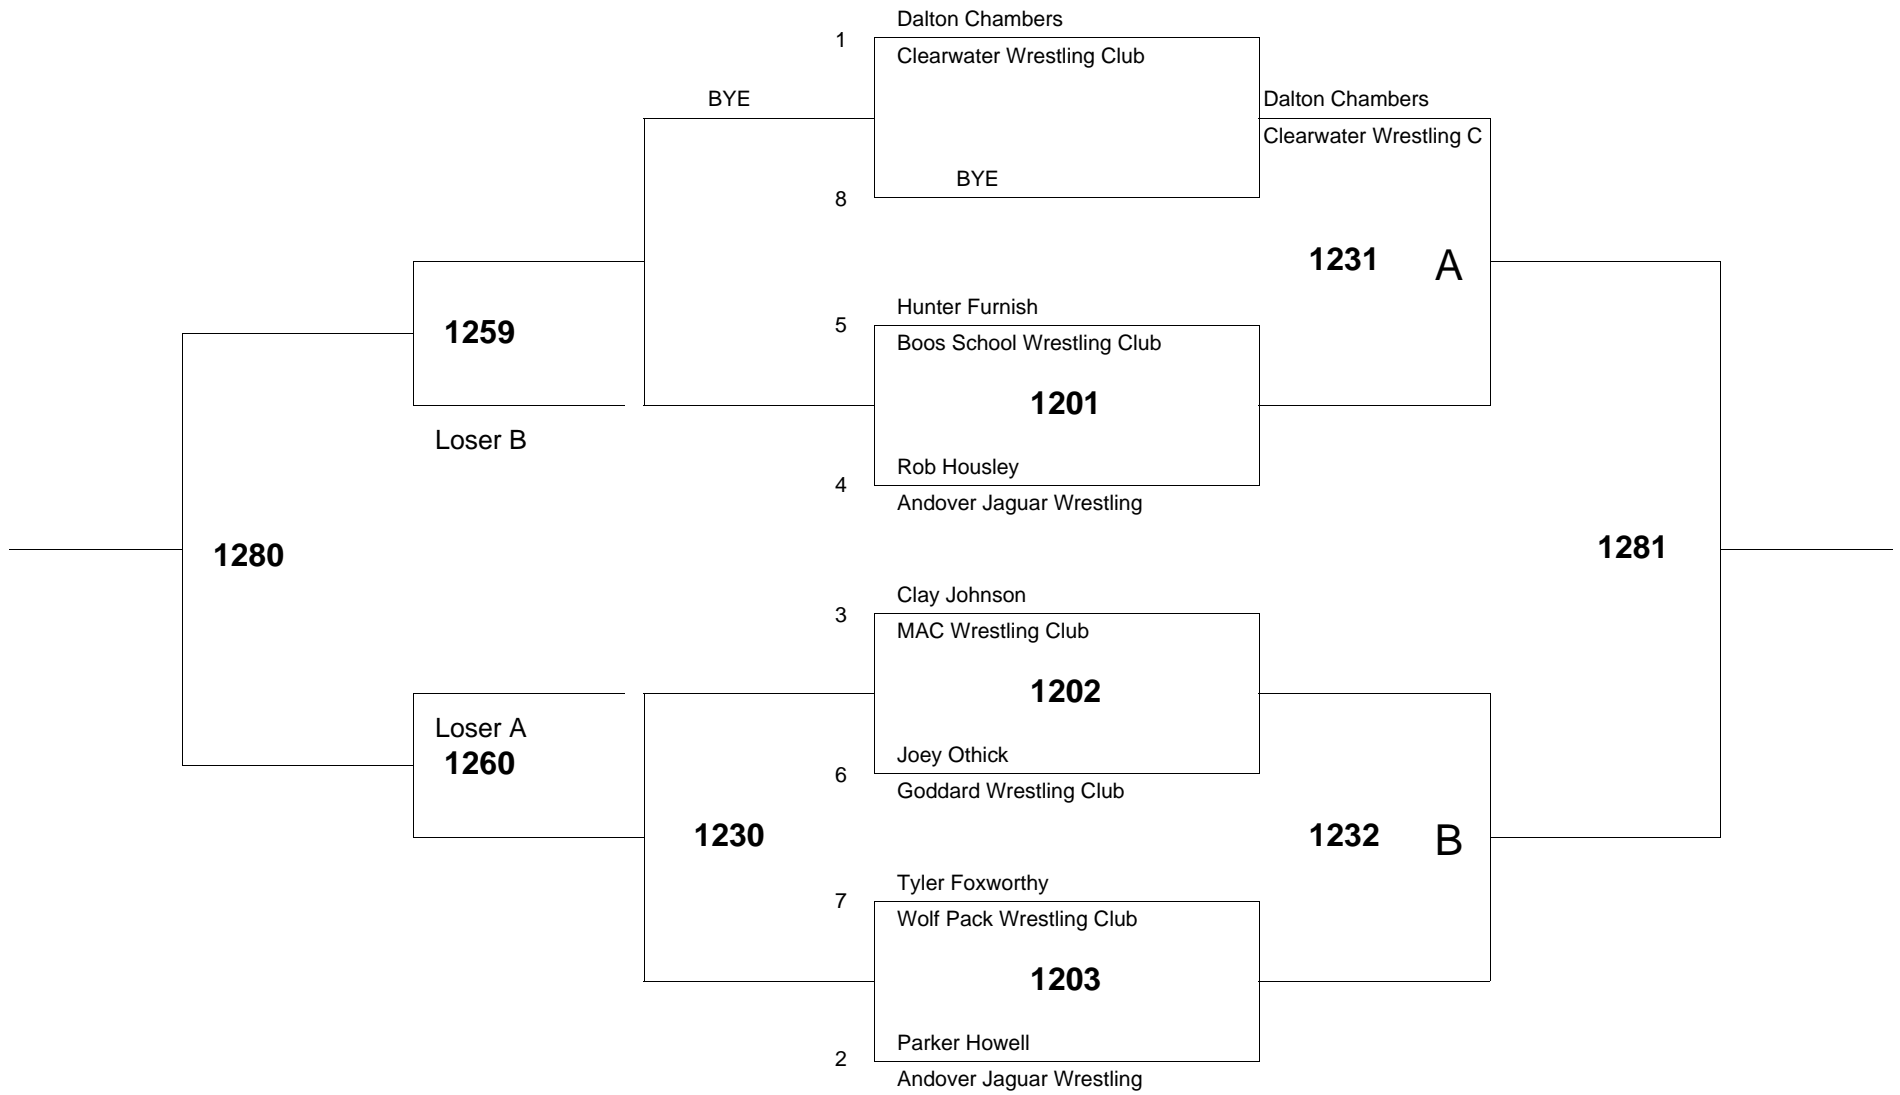

Age Group: 14 Weight Group 80 Bracket: A Mat # 12

of wrestlers: 7

of bouts: 10

Age Group: 14 Weight Group 90 Bracket: A Mat # 12

of wrestlers: 8

of bouts: 12

Age Group: 14 Weight Group 110 Bracket: A Mat # 12

of wrestlers: 6

of bouts: 8

Age Group: 14 Weight Group 115 Bracket: A Mat # 12

of wrestlers: 7

of bouts: 10

Age Group: 14 Weight Group 130 Bracket: A Mat # 12

of wrestlers: 7

of bouts: 10

Age Group: 14 Weight Group 145 Bracket: A Mat # 12

of wrestlers: 8

of bouts: 12

Age Group: 14 Weight Group 181 Bracket: A Mat # 12

of wrestlers: 7

of bouts: 10