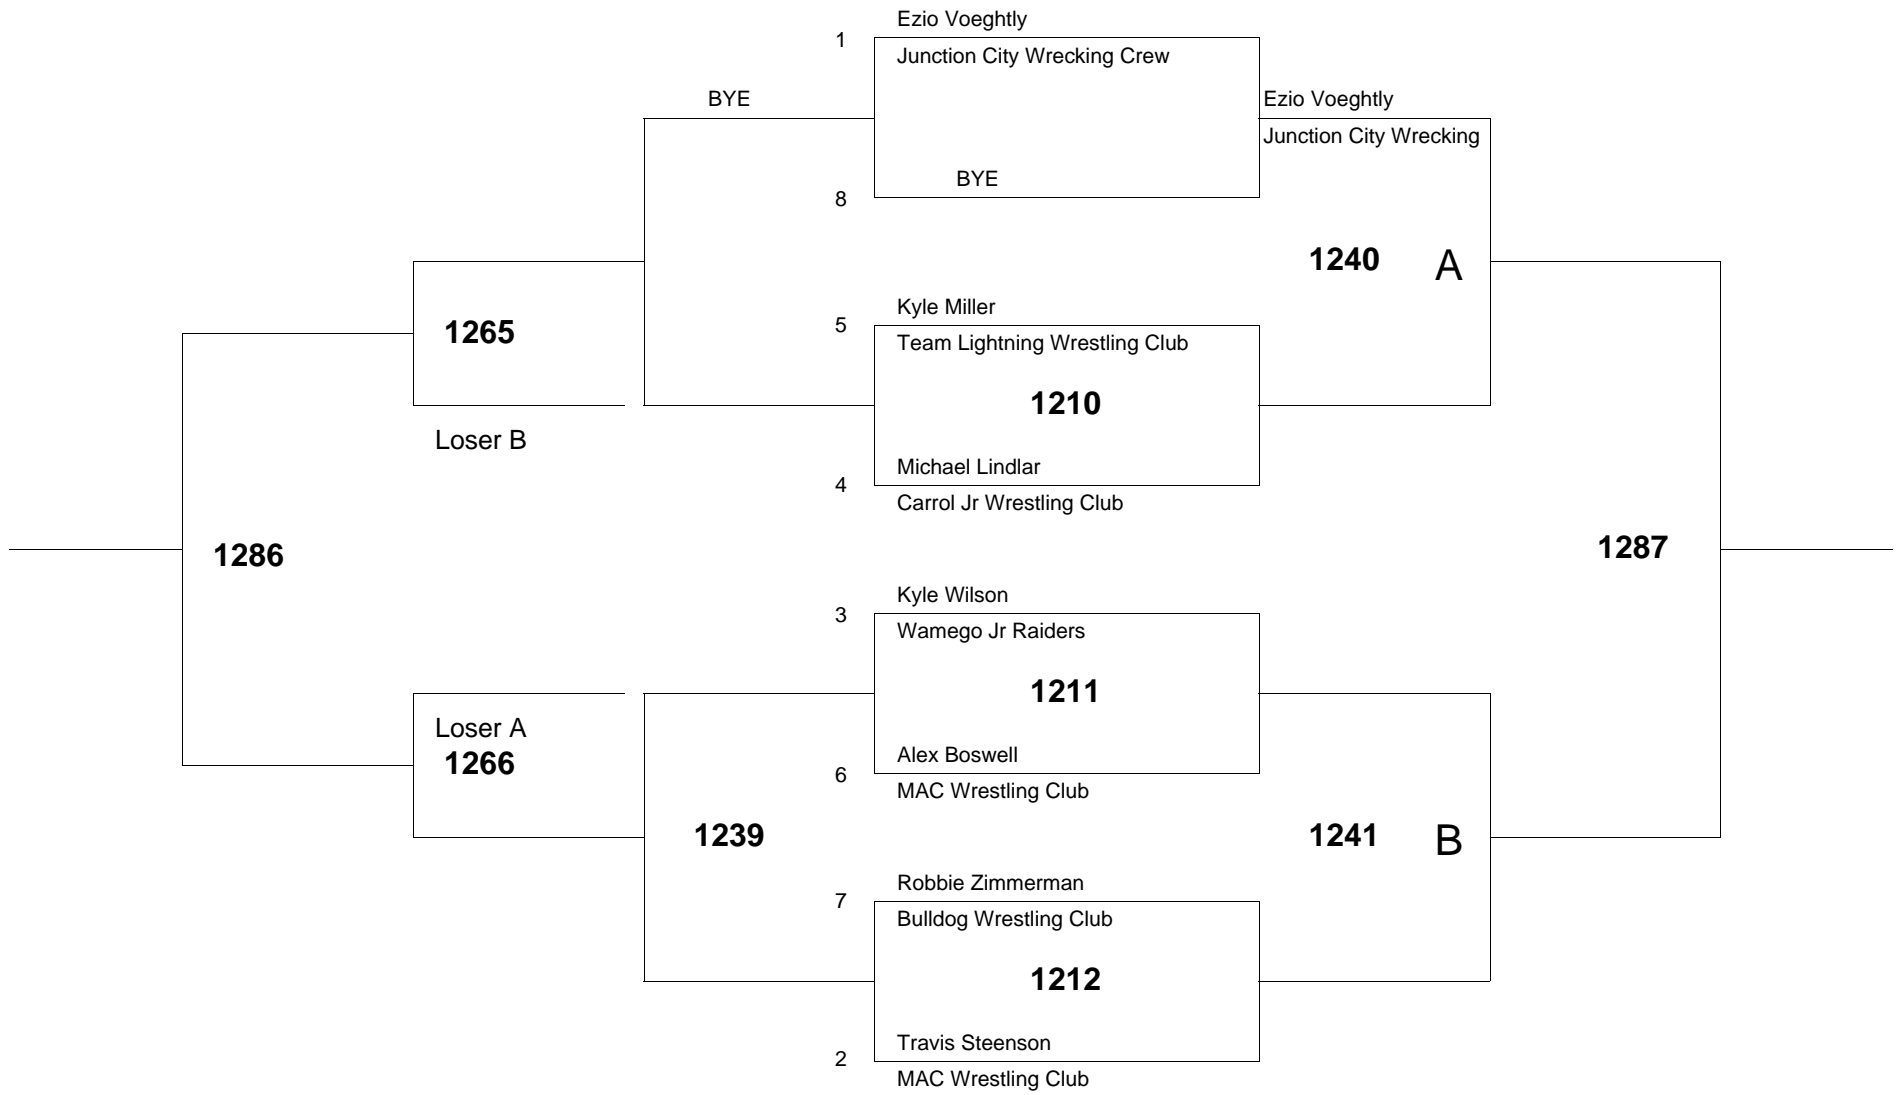

Age Group: 14 Weight Group 80 Bracket: A Mat # 12

of wrestlers: 7

of bouts: 10

Age Group: 14 Weight Group 90 Bracket: A Mat # 12

of wrestlers: 8

of bouts: 12

Age Group: 14 Weight Group 110 Bracket: A Mat # 12

of wrestlers: 6

of bouts: 8

Age Group: 14 Weight Group 115 Bracket: A Mat # 12

of wrestlers: 7

of bouts: 10

Age Group: 14 Weight Group 130 Bracket: A Mat # 12

of wrestlers: 7

of bouts: 10

Age Group: 14 Weight Group 145 Bracket: A Mat # 12

of wrestlers: 8

of bouts: 12

Age Group: 14 Weight Group 181 Bracket: A Mat # 12

of wrestlers: 7

of bouts: 10