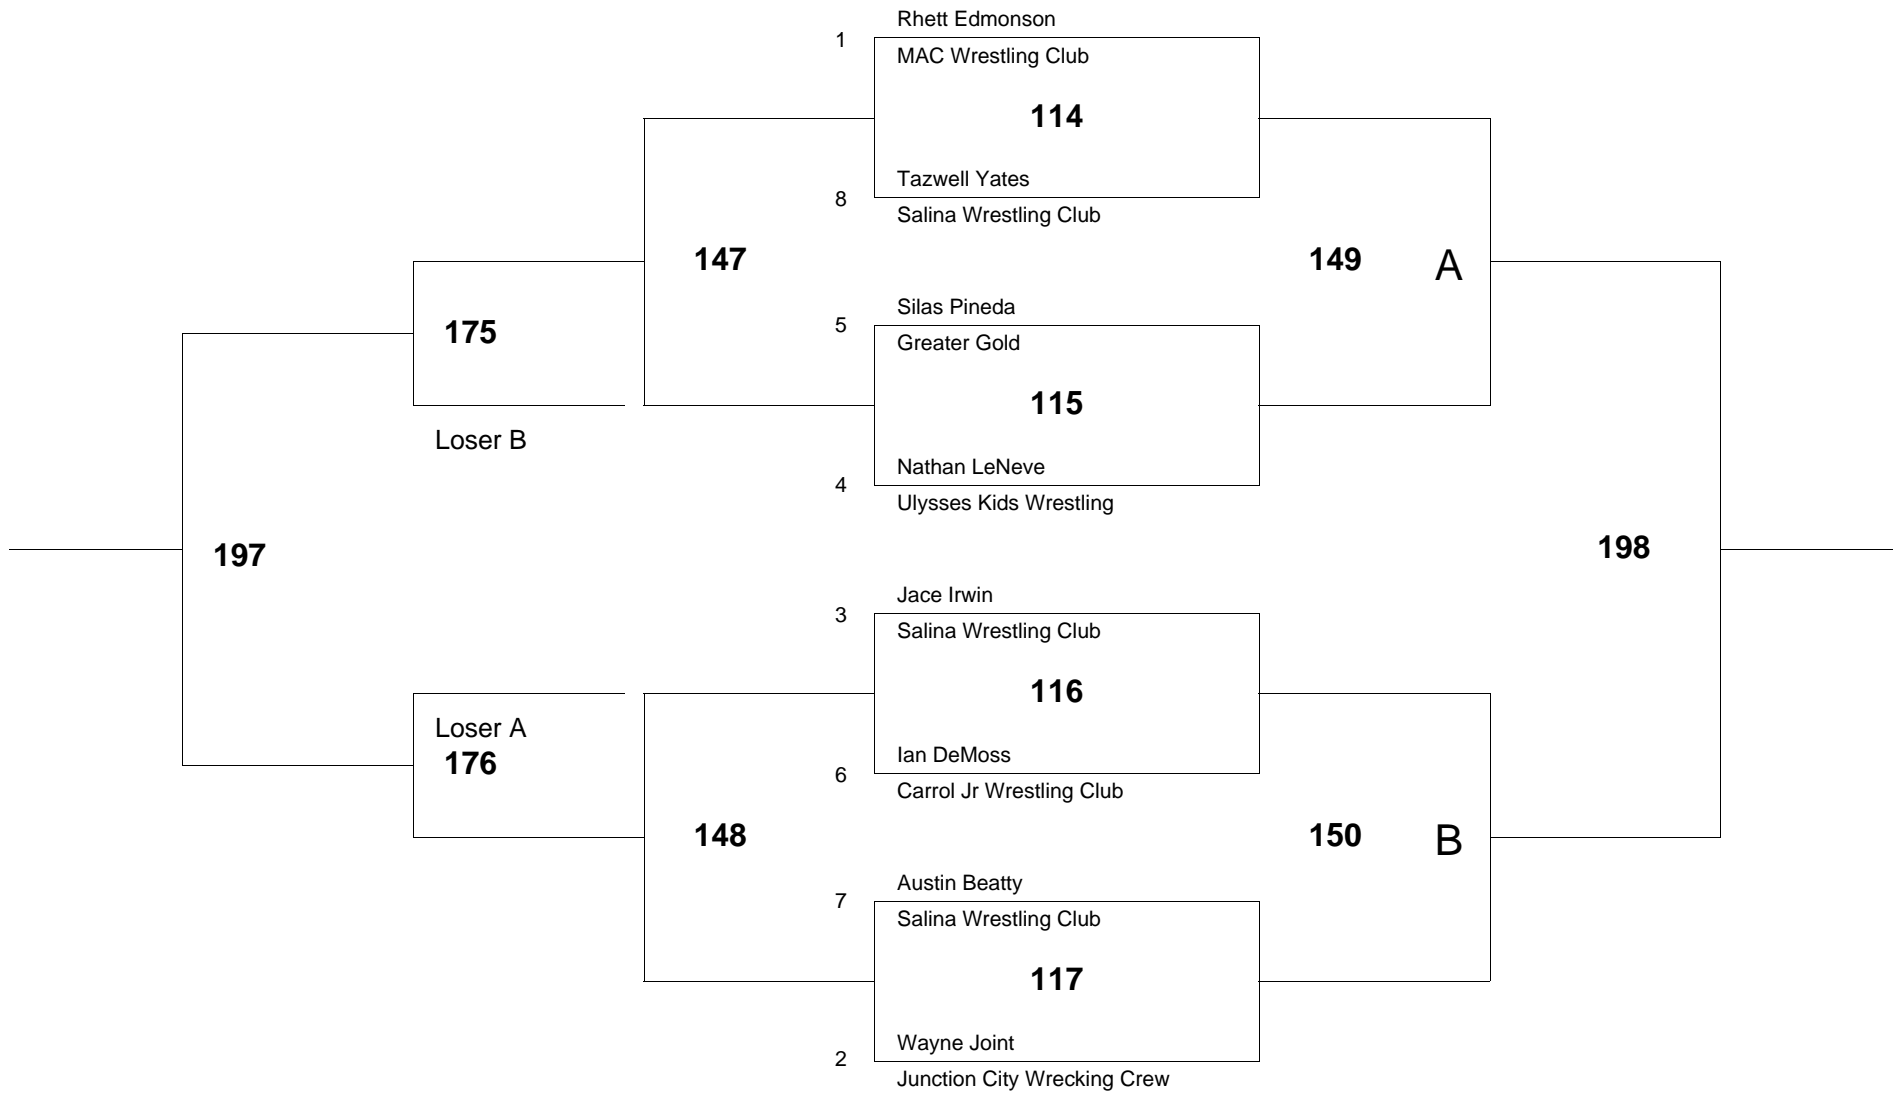

of bouts: 10

Age Group: 6 Weight Group 40 Bracket: B Mat # 1

of wrestlers: 6

of bouts: 8

Age Group: 6 Weight Group 43 Bracket: A Mat # 1

of wrestlers: 8

of bouts: 12

Age Group: 6 Weight Group 43 Bracket: B Mat # 1

of bouts: 6