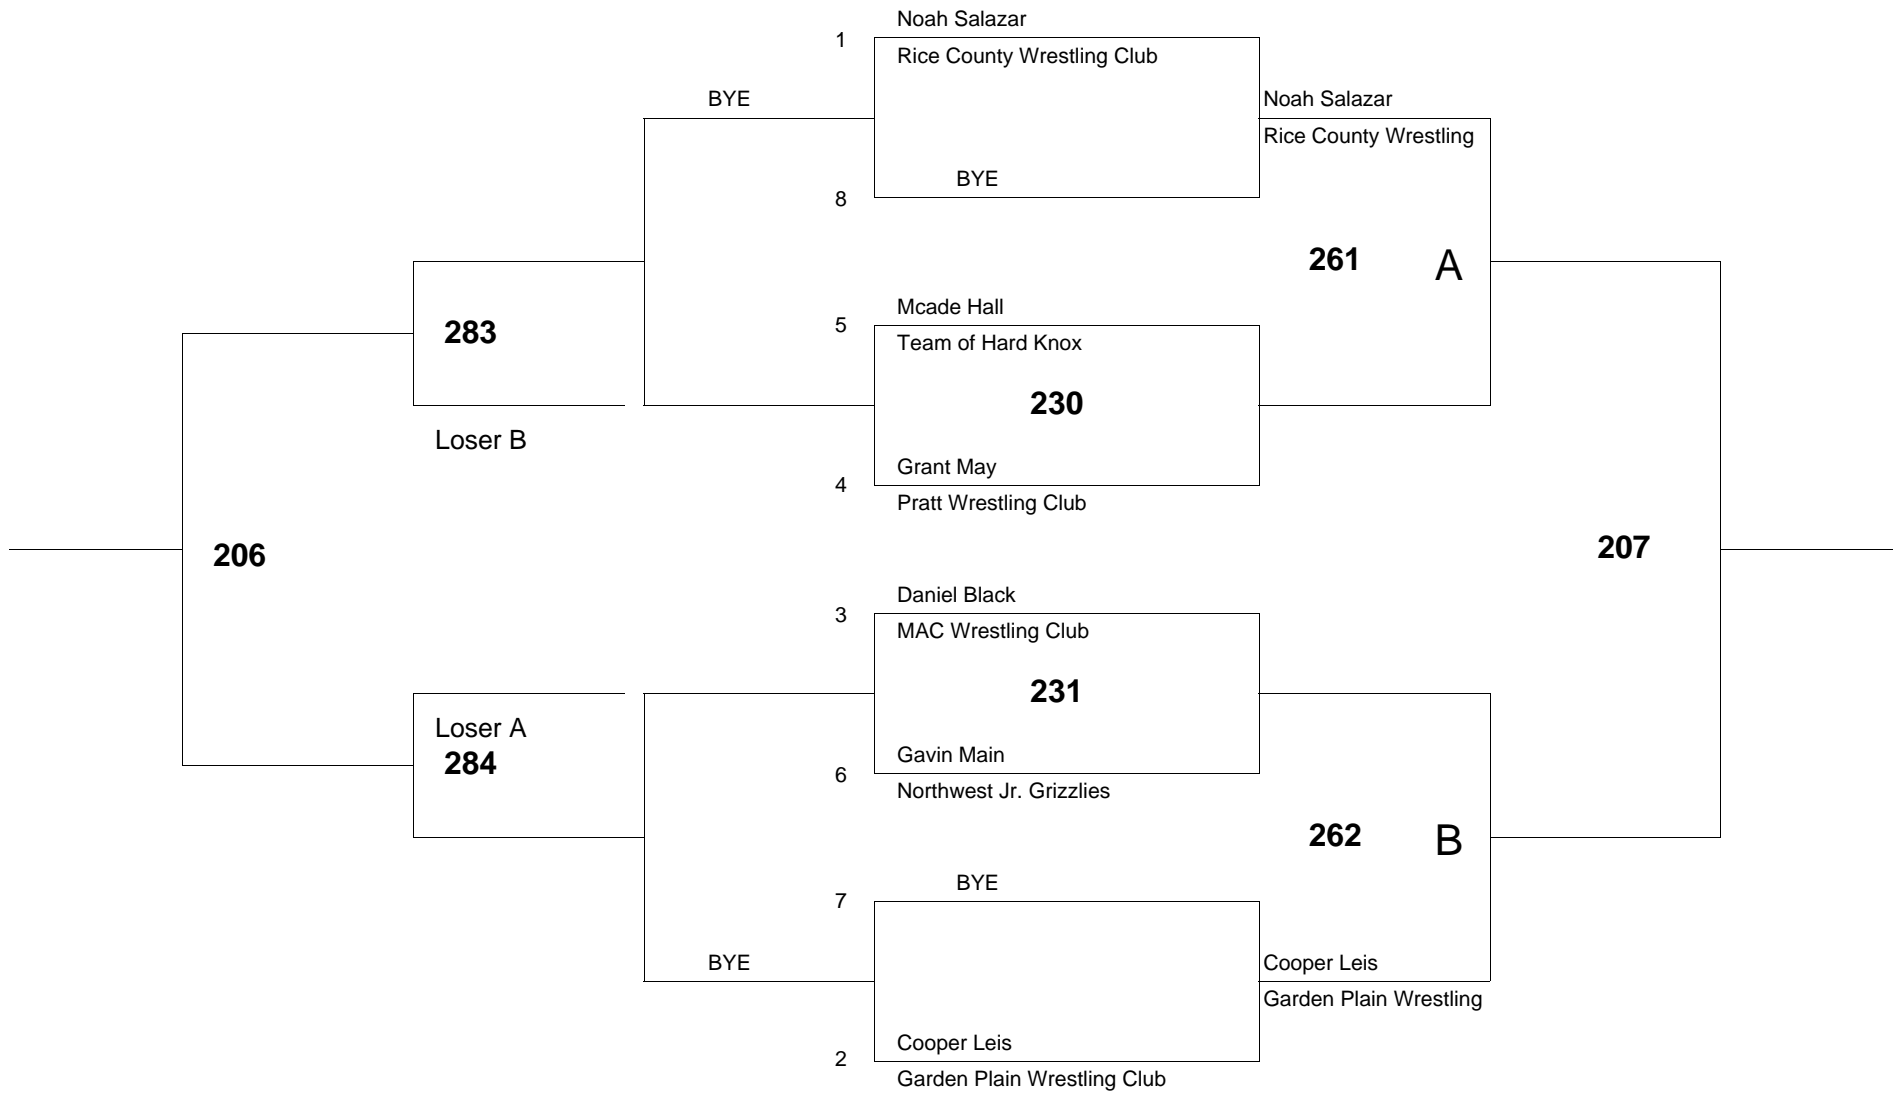

Age Group: 6 Weight Group 49 Bracket: D Mat # 2

of wrestlers: 6

of bouts: 8

Age Group: 6 Weight Group 52 Bracket: B Mat # 2

of wrestlers: 8

of bouts: 12

Age Group: 6 Weight Group 52 Bracket: C Mat # 2

of wrestlers: 7

of bouts: 10

Age Group: 6 Weight Group 52 Bracket: D Mat # 2

of wrestlers: 6

of bouts: 8

Age Group: 6 Weight Group 55 Bracket: B Mat # 3

of wrestlers: 6

of bouts: 8

Age Group: 6 Weight Group 55 Bracket: C Mat # 3

of wrestlers: 8

of bouts: 12

Age Group: 6 Weight Group 58 Bracket: A Mat # 3

of wrestlers: 5

of bouts: 6

Age Group: 6 Weight Group 58 Bracket: B Mat # 3

of wrestlers: 6

of bouts: 8

of bouts: 6