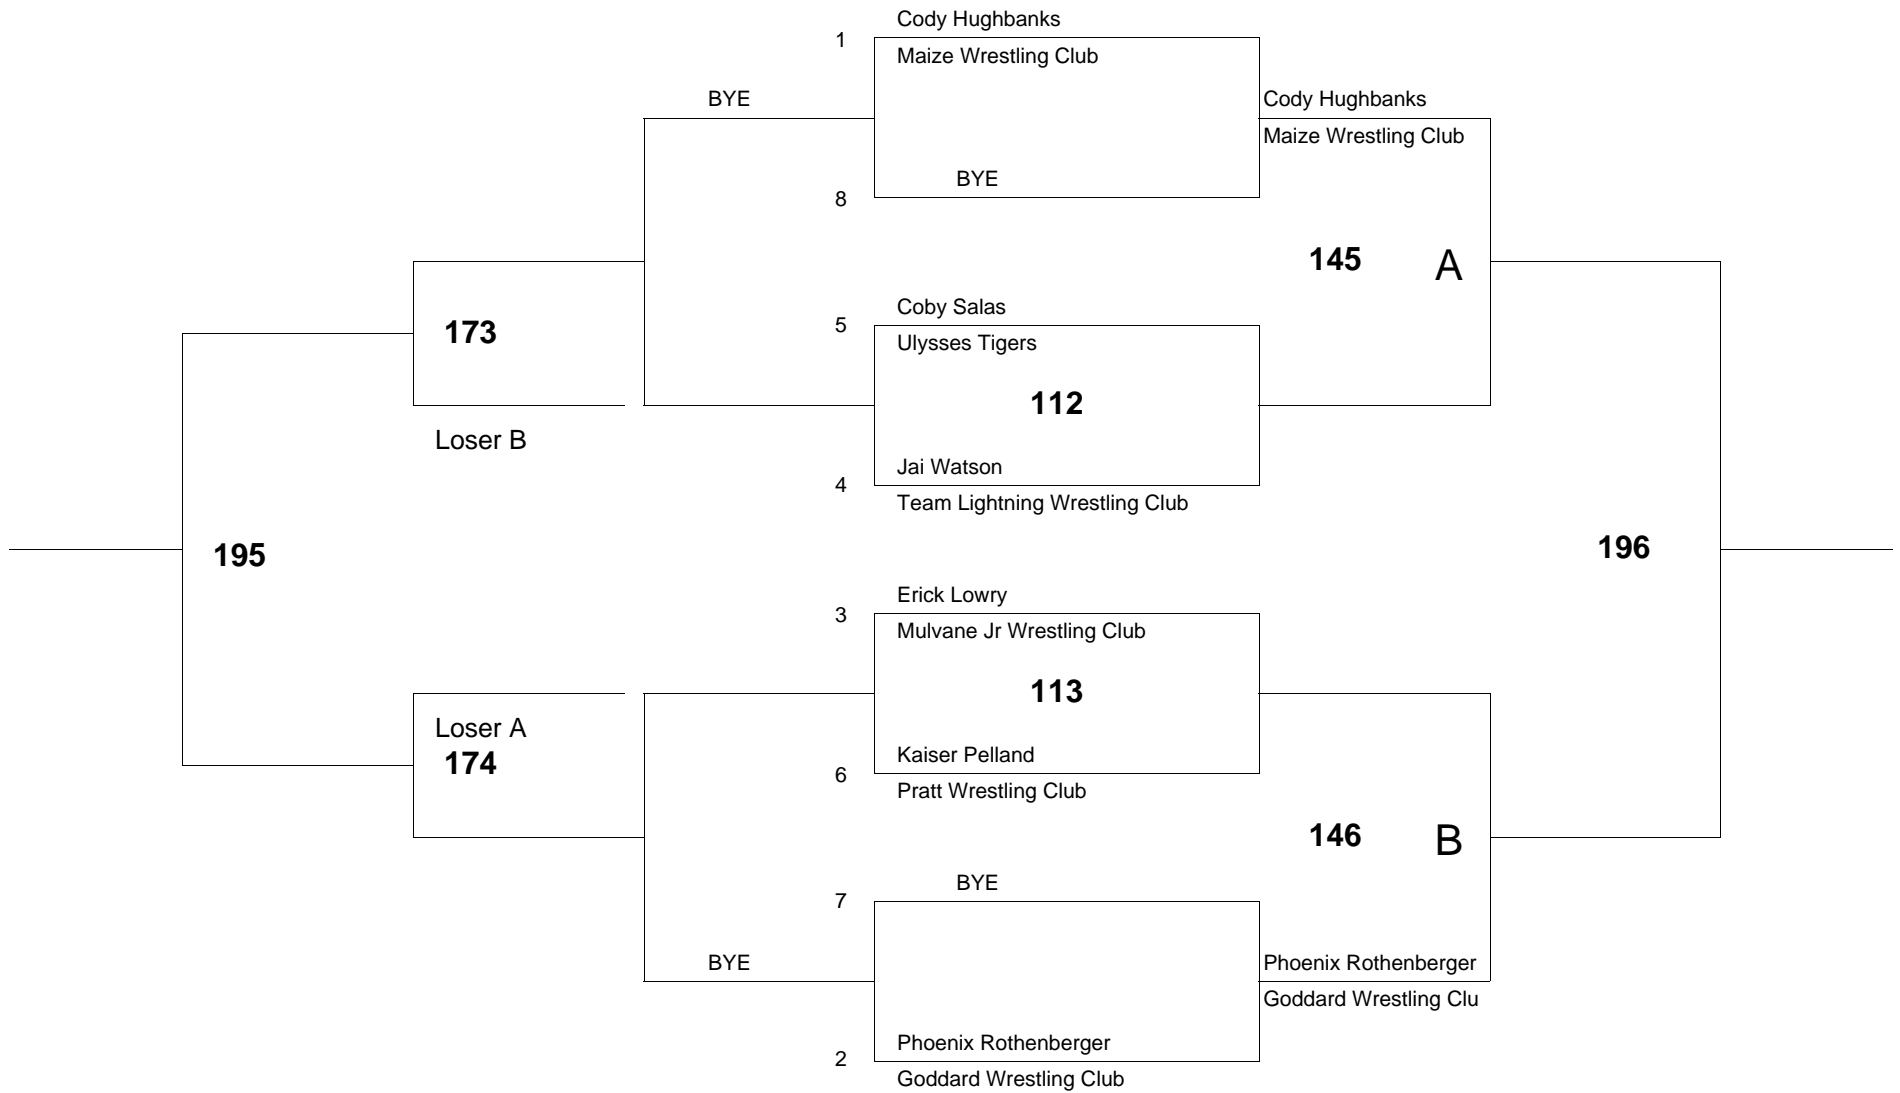

Age Group: 6 Weight Group 40 Bracket: B Mat # 1

# of wrestlers: 6

# of bouts: 8