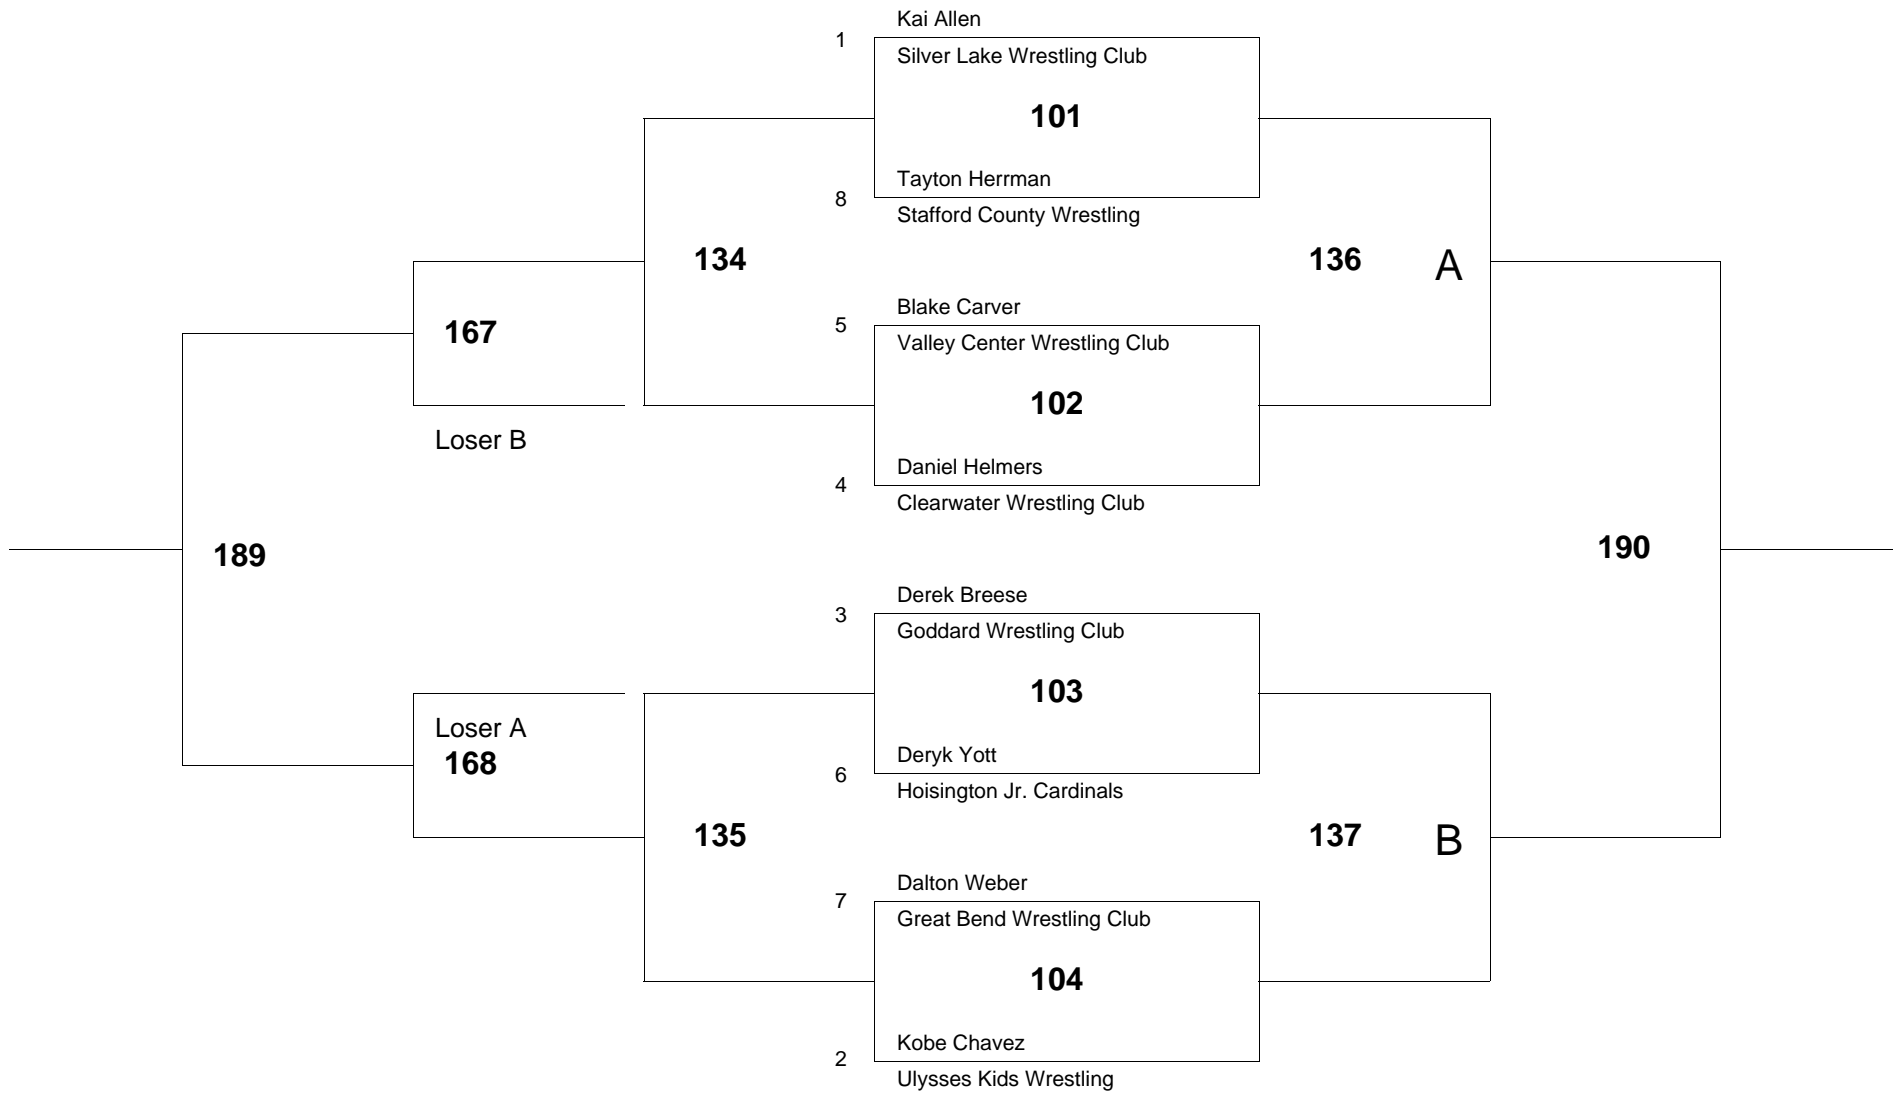

Age Group: 6 Weight Group 37 Bracket: A Mat # 1

of wrestlers: 8

of bouts: 12

Age Group: 6 Weight Group 37 Bracket: B Mat # 1

of wrestlers: 8

of bouts: 12

Age Group: 6 Weight Group 40 Bracket: A Mat # 1

of wrestlers: 7

of bouts: 10

Age Group: 6 Weight Group 40 Bracket: B Mat # 1

of wrestlers: 6

of bouts: 8

Age Group: 6 Weight Group 43 Bracket: A Mat # 1

of wrestlers: 8

of bouts: 12

Age Group: 6 Weight Group 43 Bracket: B Mat # 1

of bouts: 6