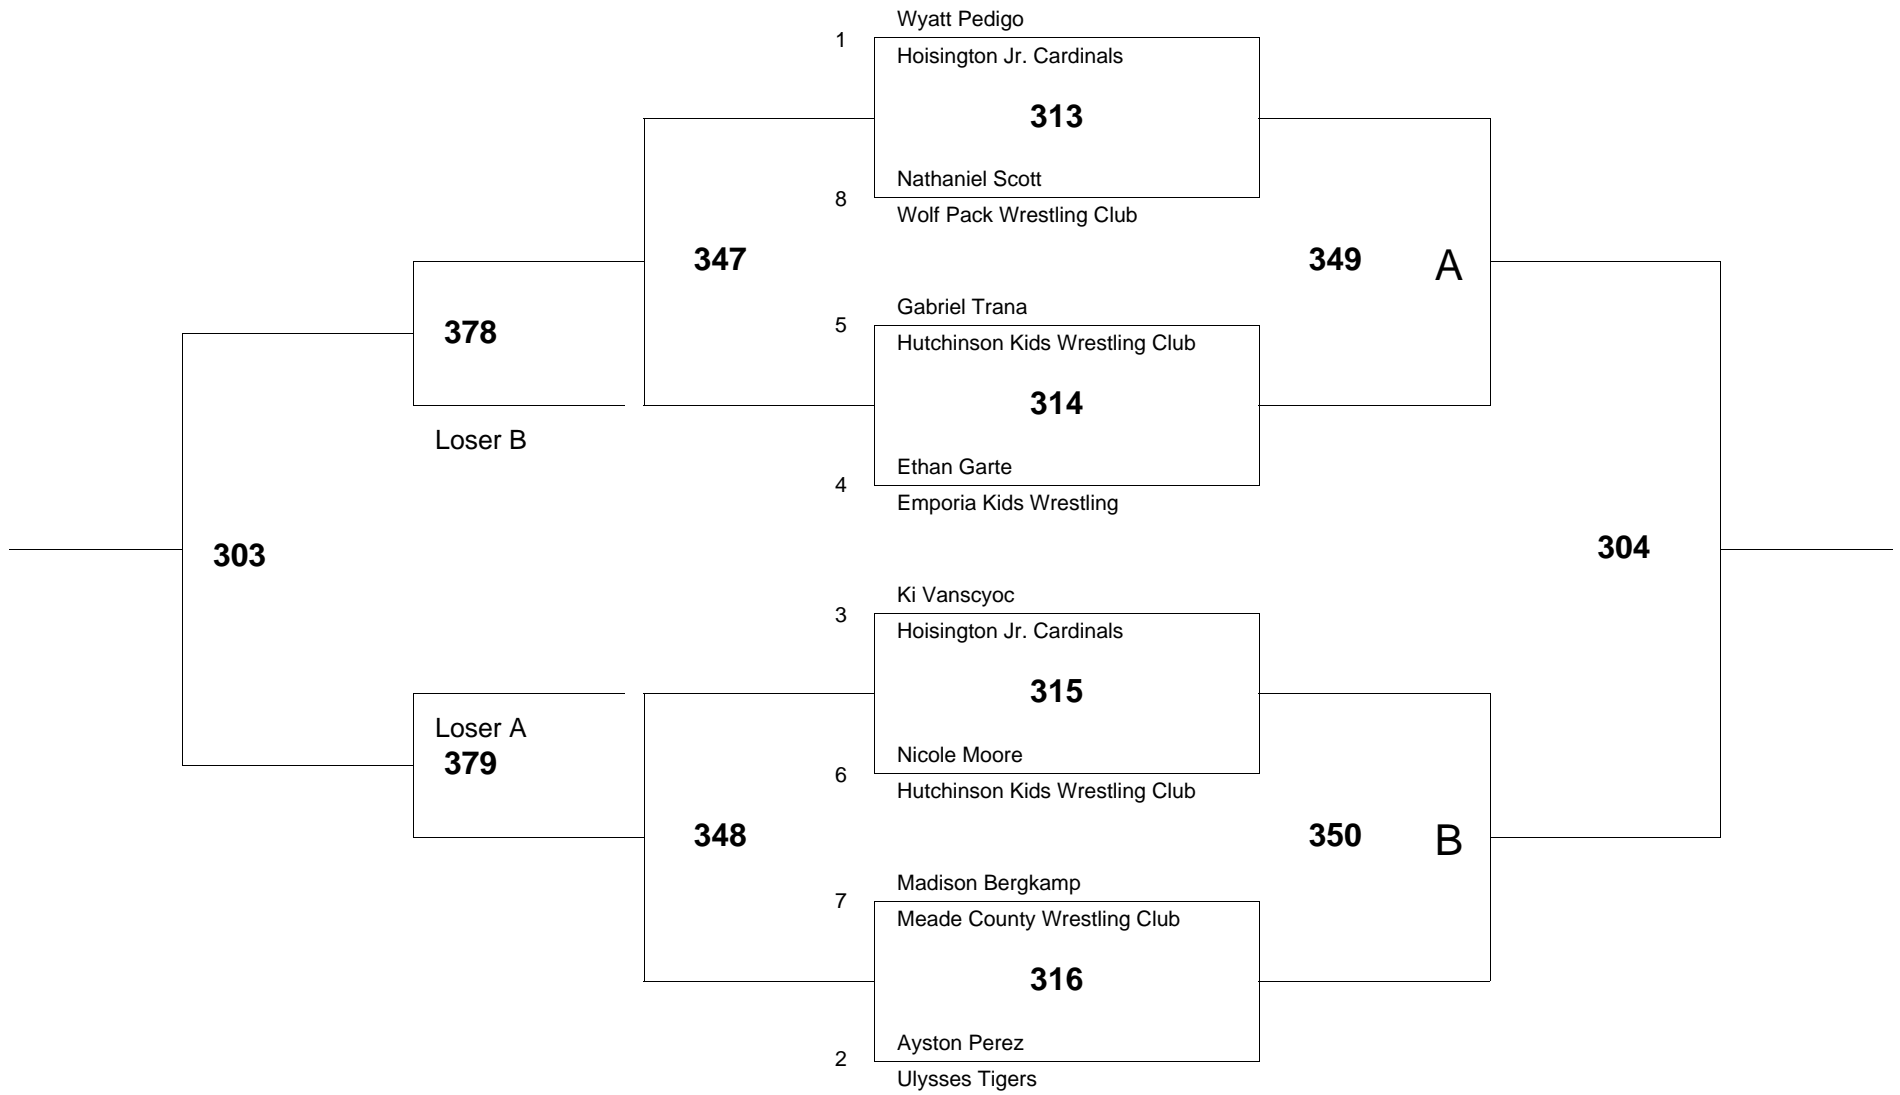

of bouts: 10

Age Group: 6 Weight Group 52 Bracket: D Mat # 2

of wrestlers: 6

of bouts: 8

Age Group: 6 Weight Group 55 Bracket: B Mat # 3

of wrestlers: 6

of bouts: 8

Age Group: 6 Weight Group 55 Bracket: C Mat # 3

of wrestlers: 8

of bouts: 12

Age Group: 6 Weight Group 58 Bracket: A Mat # 3

of wrestlers: 5

of bouts: 6

Age Group: 6 Weight Group 58 Bracket: B Mat # 3

of wrestlers: 6

of bouts: 8

Age Group: 6 Weight Group 61 Bracket: A Mat # 3

of wrestlers: 7

of bouts: 10

Age Group: 6 Weight Group 64 Bracket: A Mat # 3

of wrestlers: 8

of bouts: 12

Age Group: 6 Weight Group 83 Bracket: A Mat # 3

of wrestlers: 5

of bouts: 6