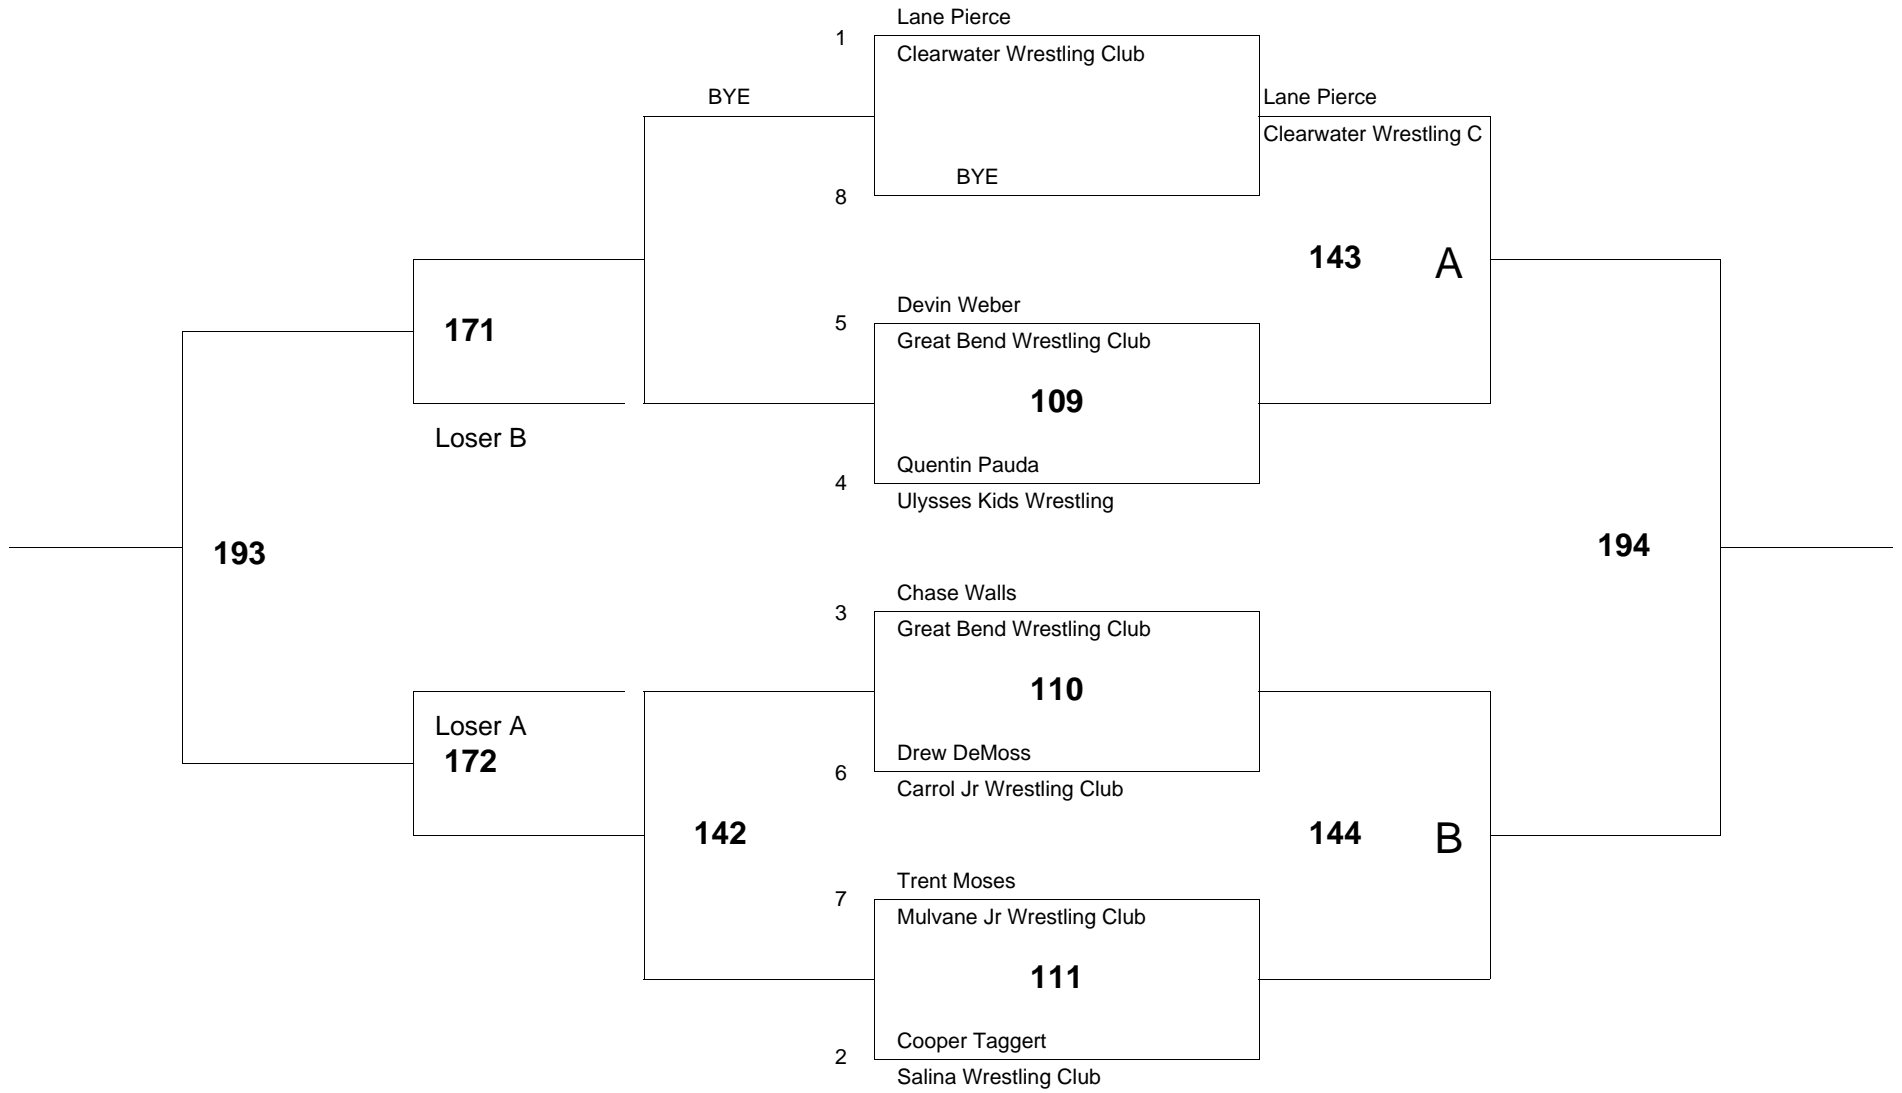

Age Group: 6 Weight Group 37 Bracket: A Mat # 1

of wrestlers: 8

of bouts: 12

Age Group: 6 Weight Group 37 Bracket: B Mat # 1

of wrestlers: 8

of bouts: 12

Age Group: 6 Weight Group 40 Bracket: A Mat # 1

of wrestlers: 7

of bouts: 10

Age Group: 6 Weight Group 40 Bracket: B Mat # 1

of wrestlers: 6

of bouts: 8

Age Group: 6 Weight Group 43 Bracket: A Mat # 1

of wrestlers: 8

of bouts: 12

Age Group: 6 Weight Group 43 Bracket: B Mat # 1

of bouts: 6