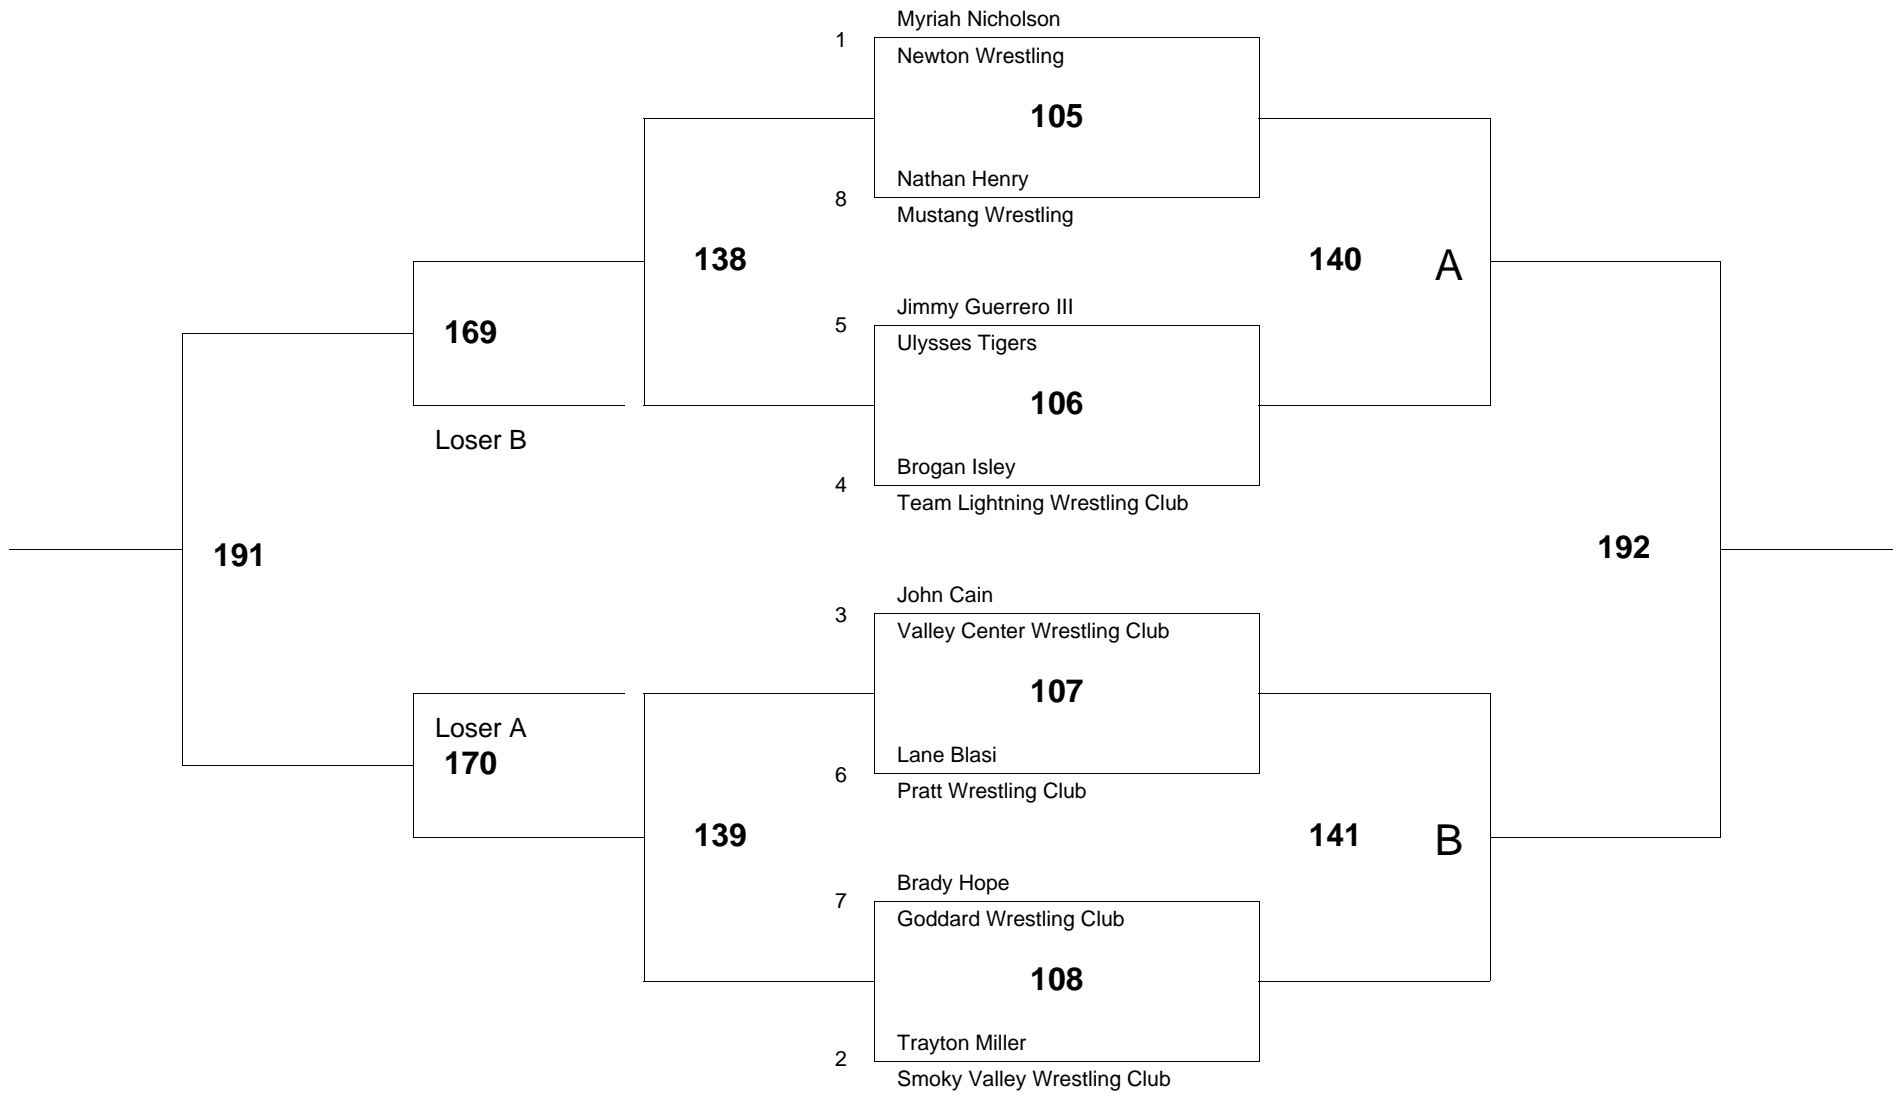

Age Group: 6 Weight Group 37 Bracket: A Mat # 1

of wrestlers: 8

of bouts: 12

Age Group: 6 Weight Group 37 Bracket: B Mat # 1

of wrestlers: 8

of bouts: 12

Age Group: 6 Weight Group 40 Bracket: A Mat # 1

of wrestlers: 7

of bouts: 10

Age Group: 6 Weight Group 40 Bracket: B Mat # 1

of wrestlers: 6

of bouts: 8

Age Group: 6 Weight Group 43 Bracket: A Mat # 1

of wrestlers: 8

of bouts: 12

Age Group: 6 Weight Group 43 Bracket: B Mat # 1