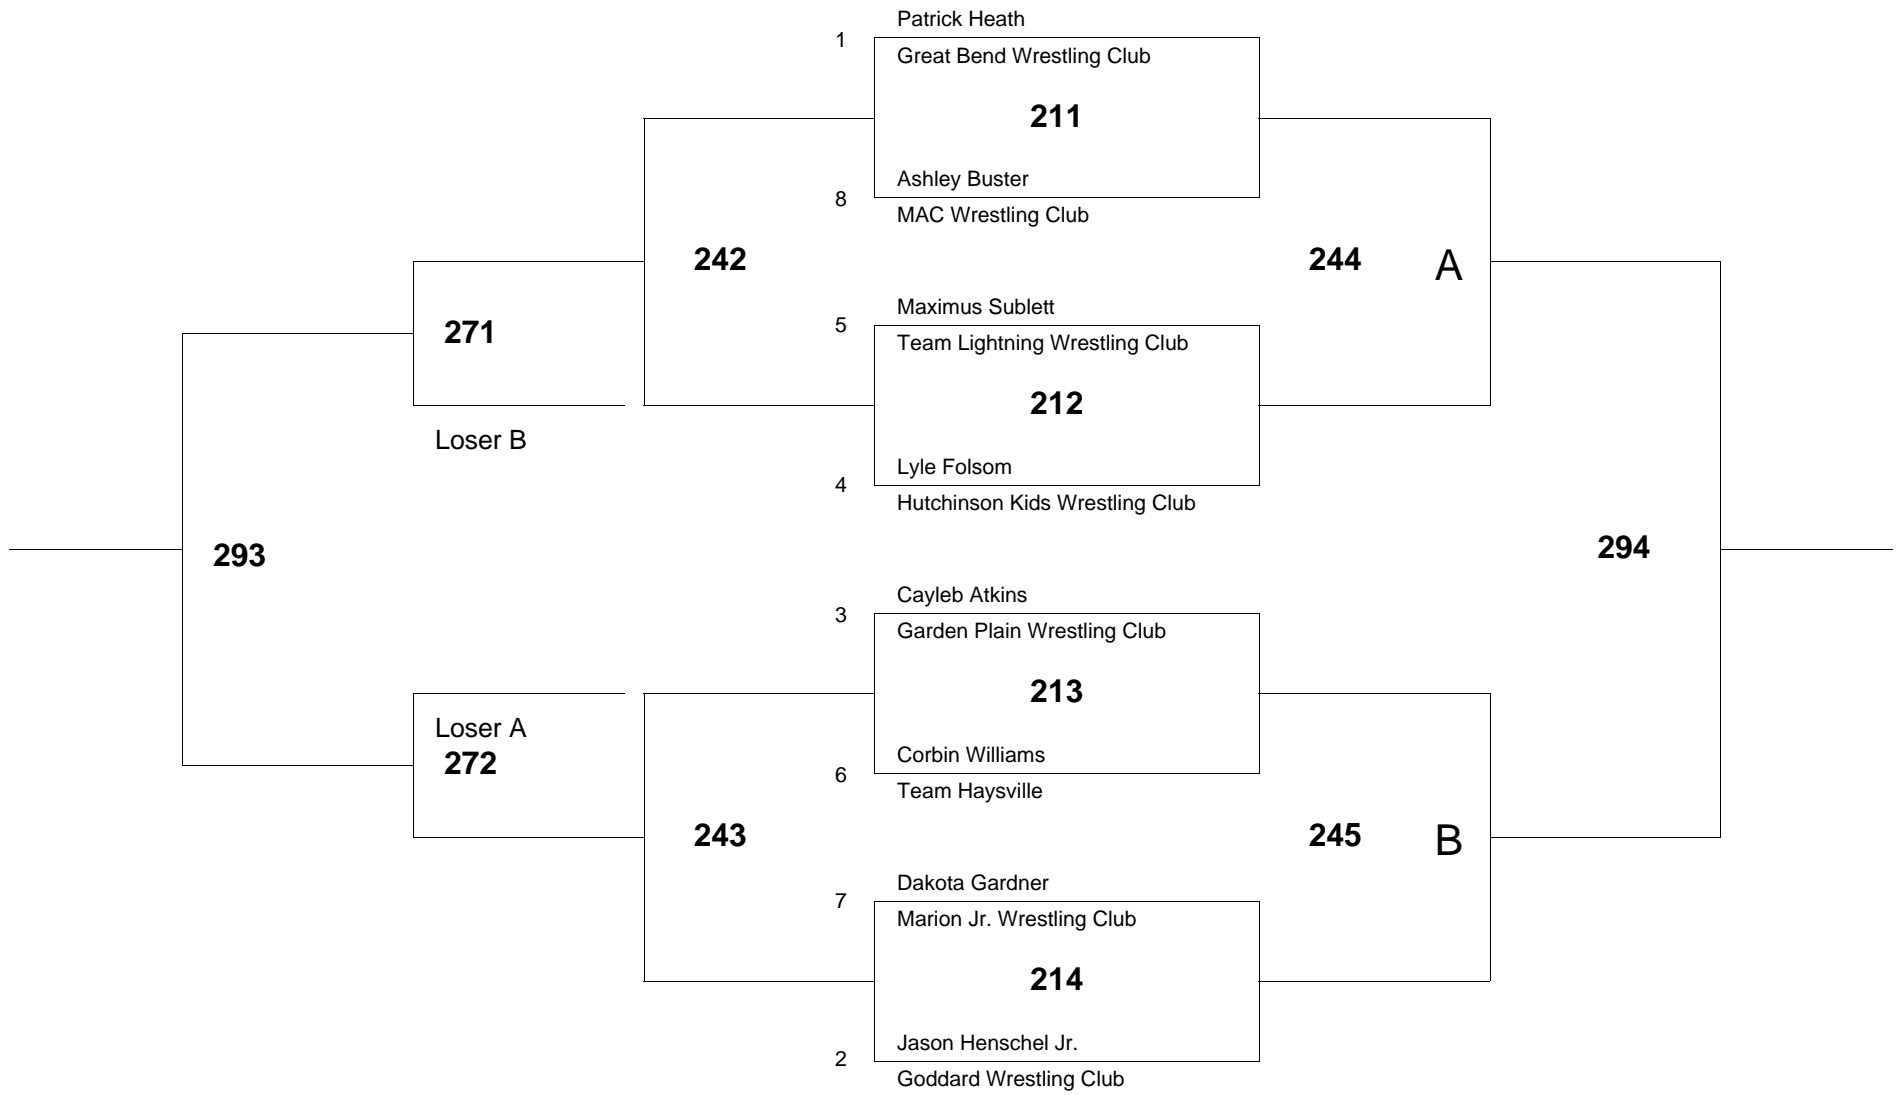

Age Group: 6 Weight Group 49 Bracket: B Mat # 2

# of wrestlers: 8

# of bouts: 12