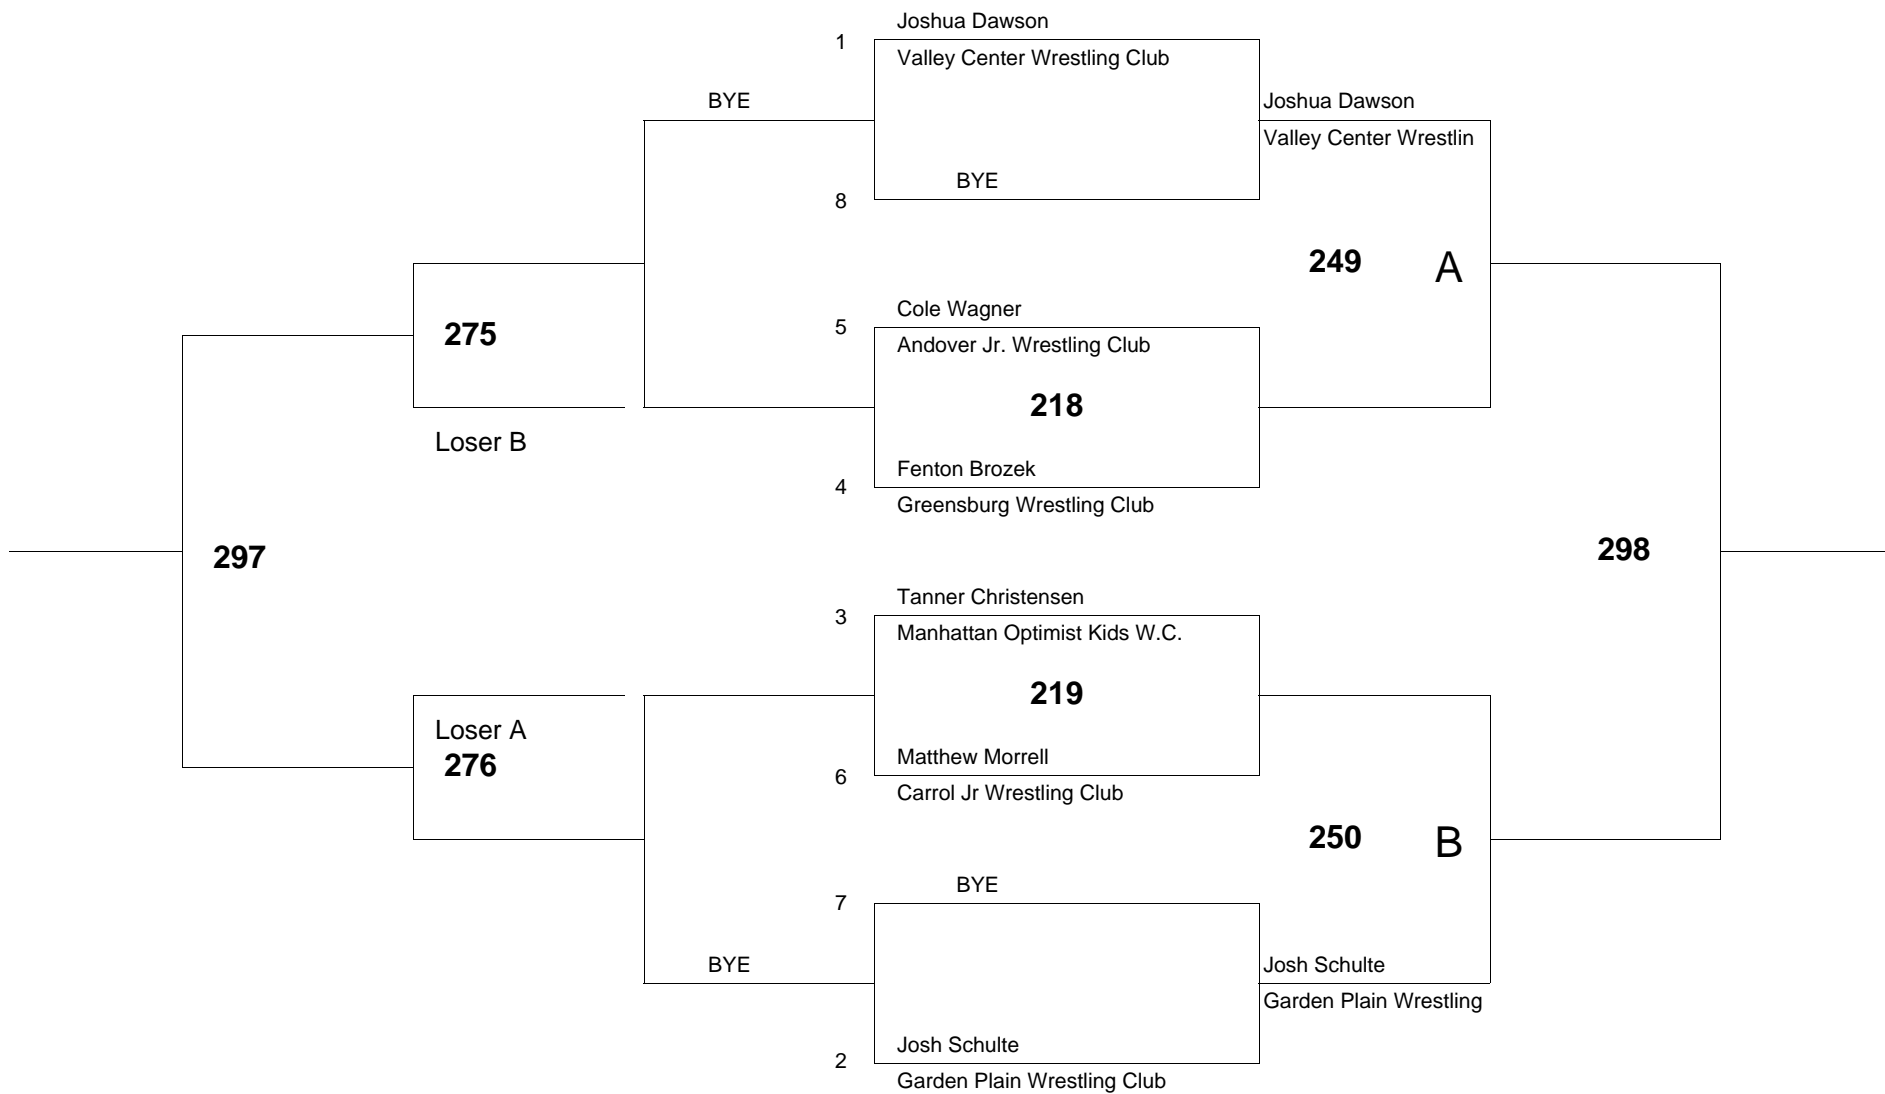

Age Group: 6 Weight Group 49 Bracket: D Mat # 2

# of wrestlers: 6

# of bouts: 8