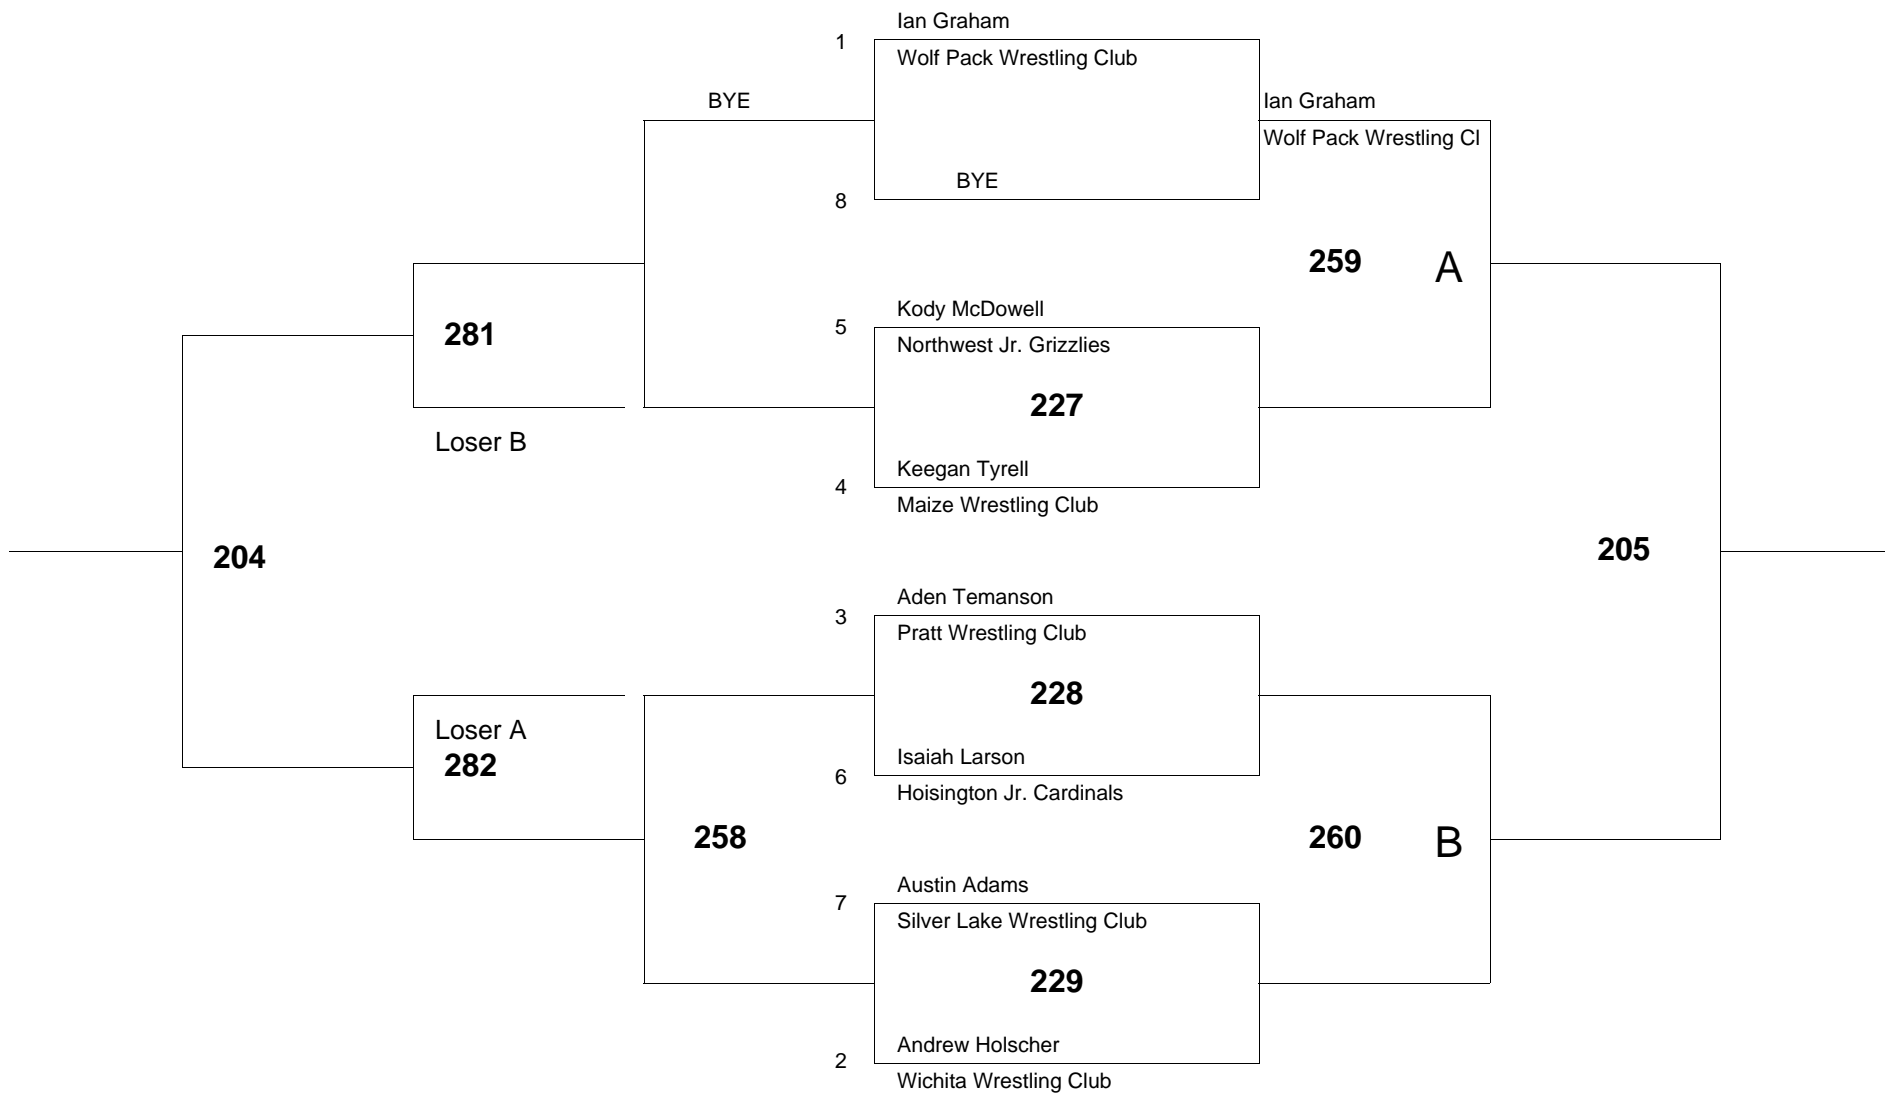

Age Group: 6 Weight Group 49 Bracket: D Mat # 2

of wrestlers: 6

of bouts: 8

Age Group: 6 Weight Group 52 Bracket: B Mat # 2

of wrestlers: 8

of bouts: 12

Age Group: 6 Weight Group 52 Bracket: C Mat # 2

of wrestlers: 7