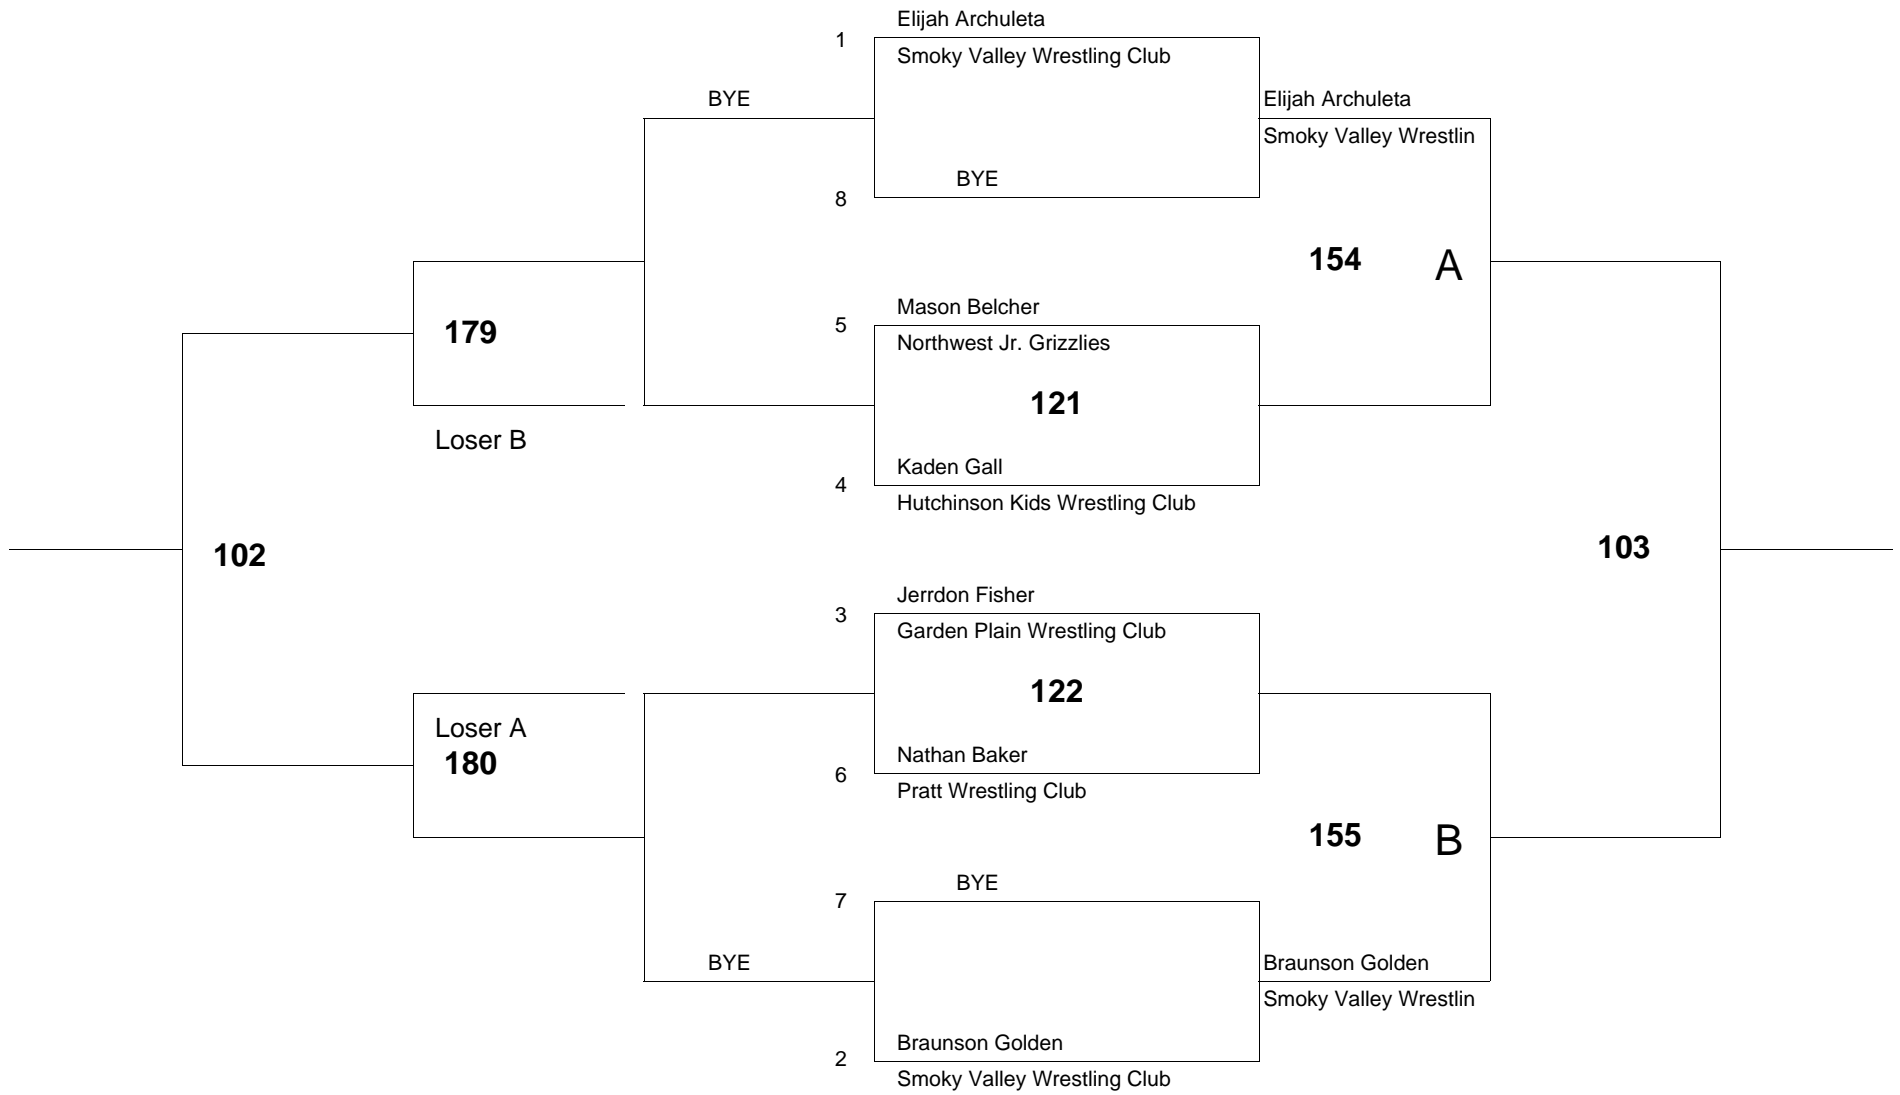

Age Group: 6 Weight Group 43 Bracket: C Mat # 1

# of wrestlers: 6

# of bouts: 8