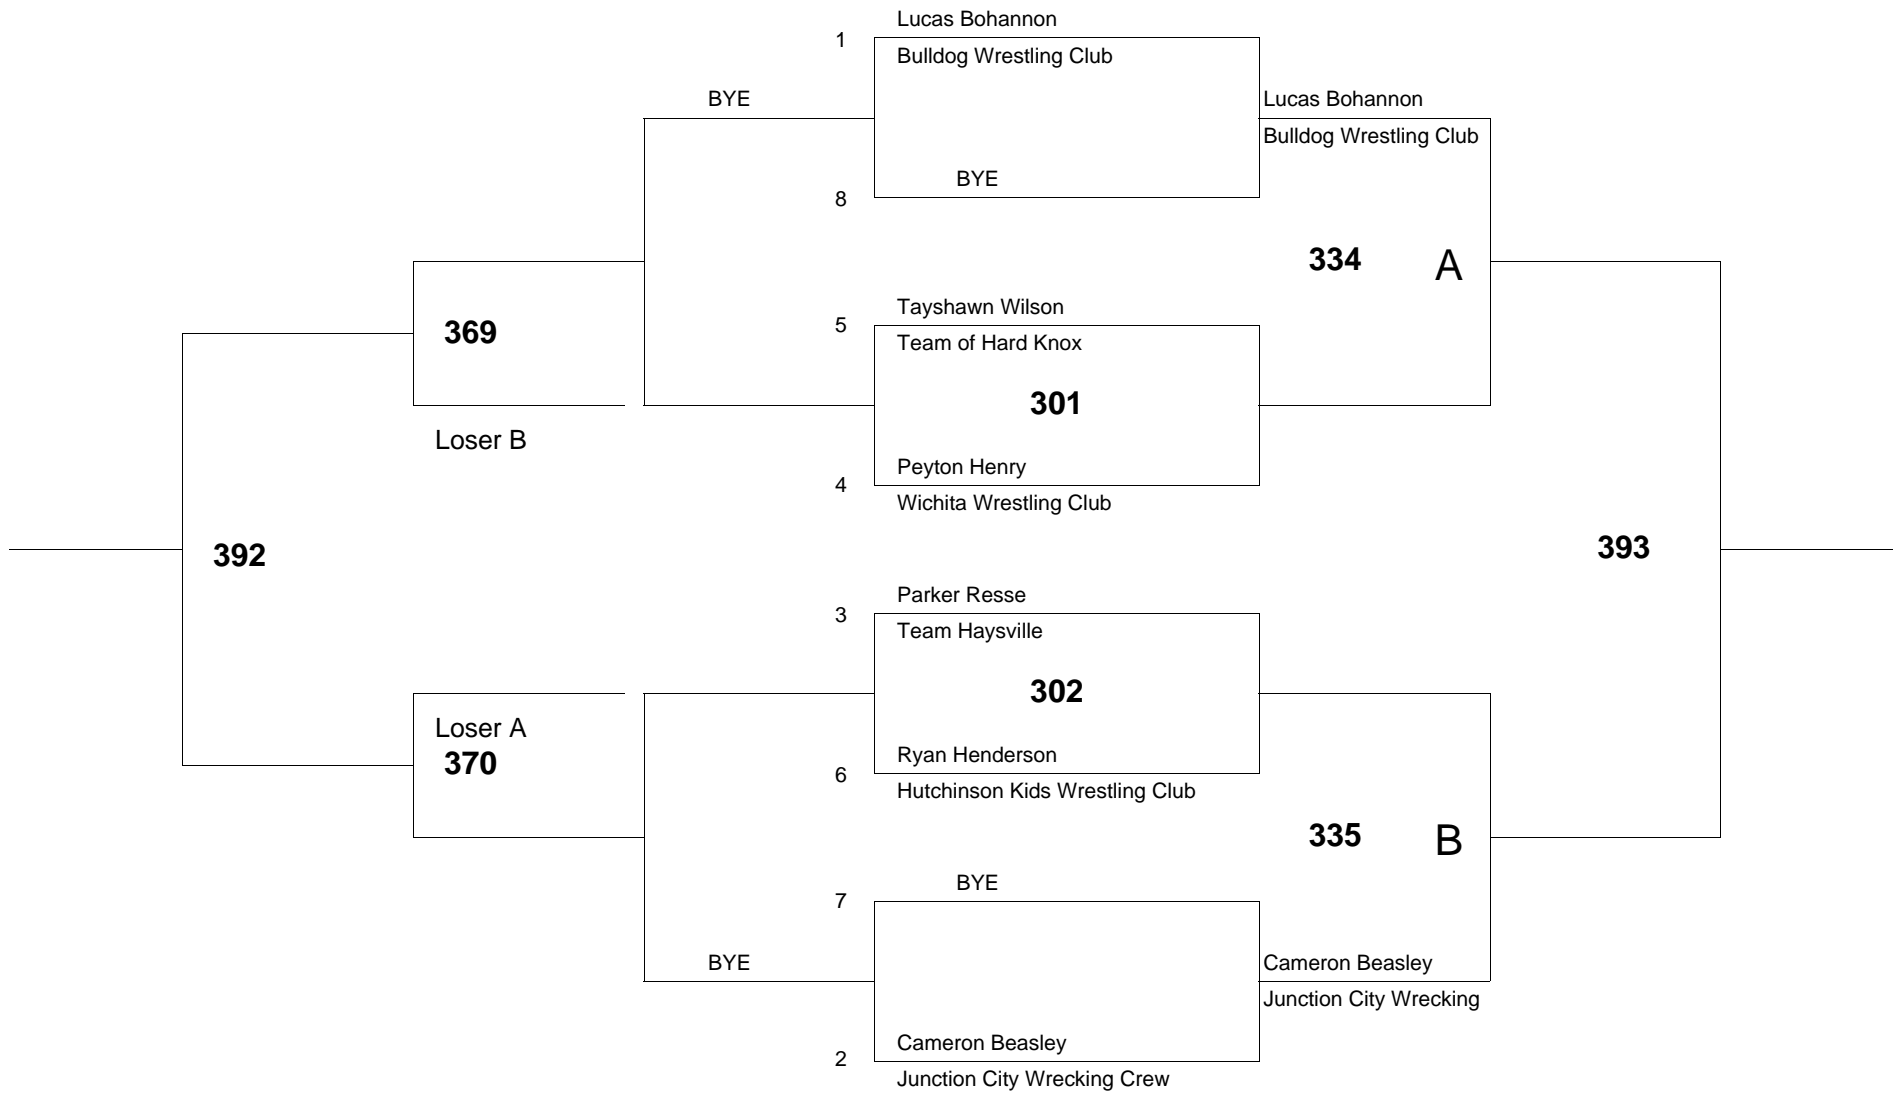

Age Group: 6 Weight Group 49 Bracket: D Mat # 2

of wrestlers: 6

of bouts: 8

Age Group: 6 Weight Group 52 Bracket: B Mat # 2

of wrestlers: 8

of bouts: 12

Age Group: 6 Weight Group 52 Bracket: C Mat # 2

of wrestlers: 7

of bouts: 10

Age Group: 6 Weight Group 52 Bracket: D Mat # 2

of wrestlers: 6

of bouts: 8

Age Group: 6 Weight Group 55 Bracket: B Mat # 3

of wrestlers: 6

of bouts: 8

Age Group: 6 Weight Group 55 Bracket: C Mat # 3

of wrestlers: 8

of bouts: 12

Age Group: 6 Weight Group 58 Bracket: A Mat # 3

of wrestlers: 5

of bouts: 6

Age Group: 6 Weight Group 58 Bracket: B Mat # 3

of wrestlers: 6

of bouts: 8

of bouts: 6