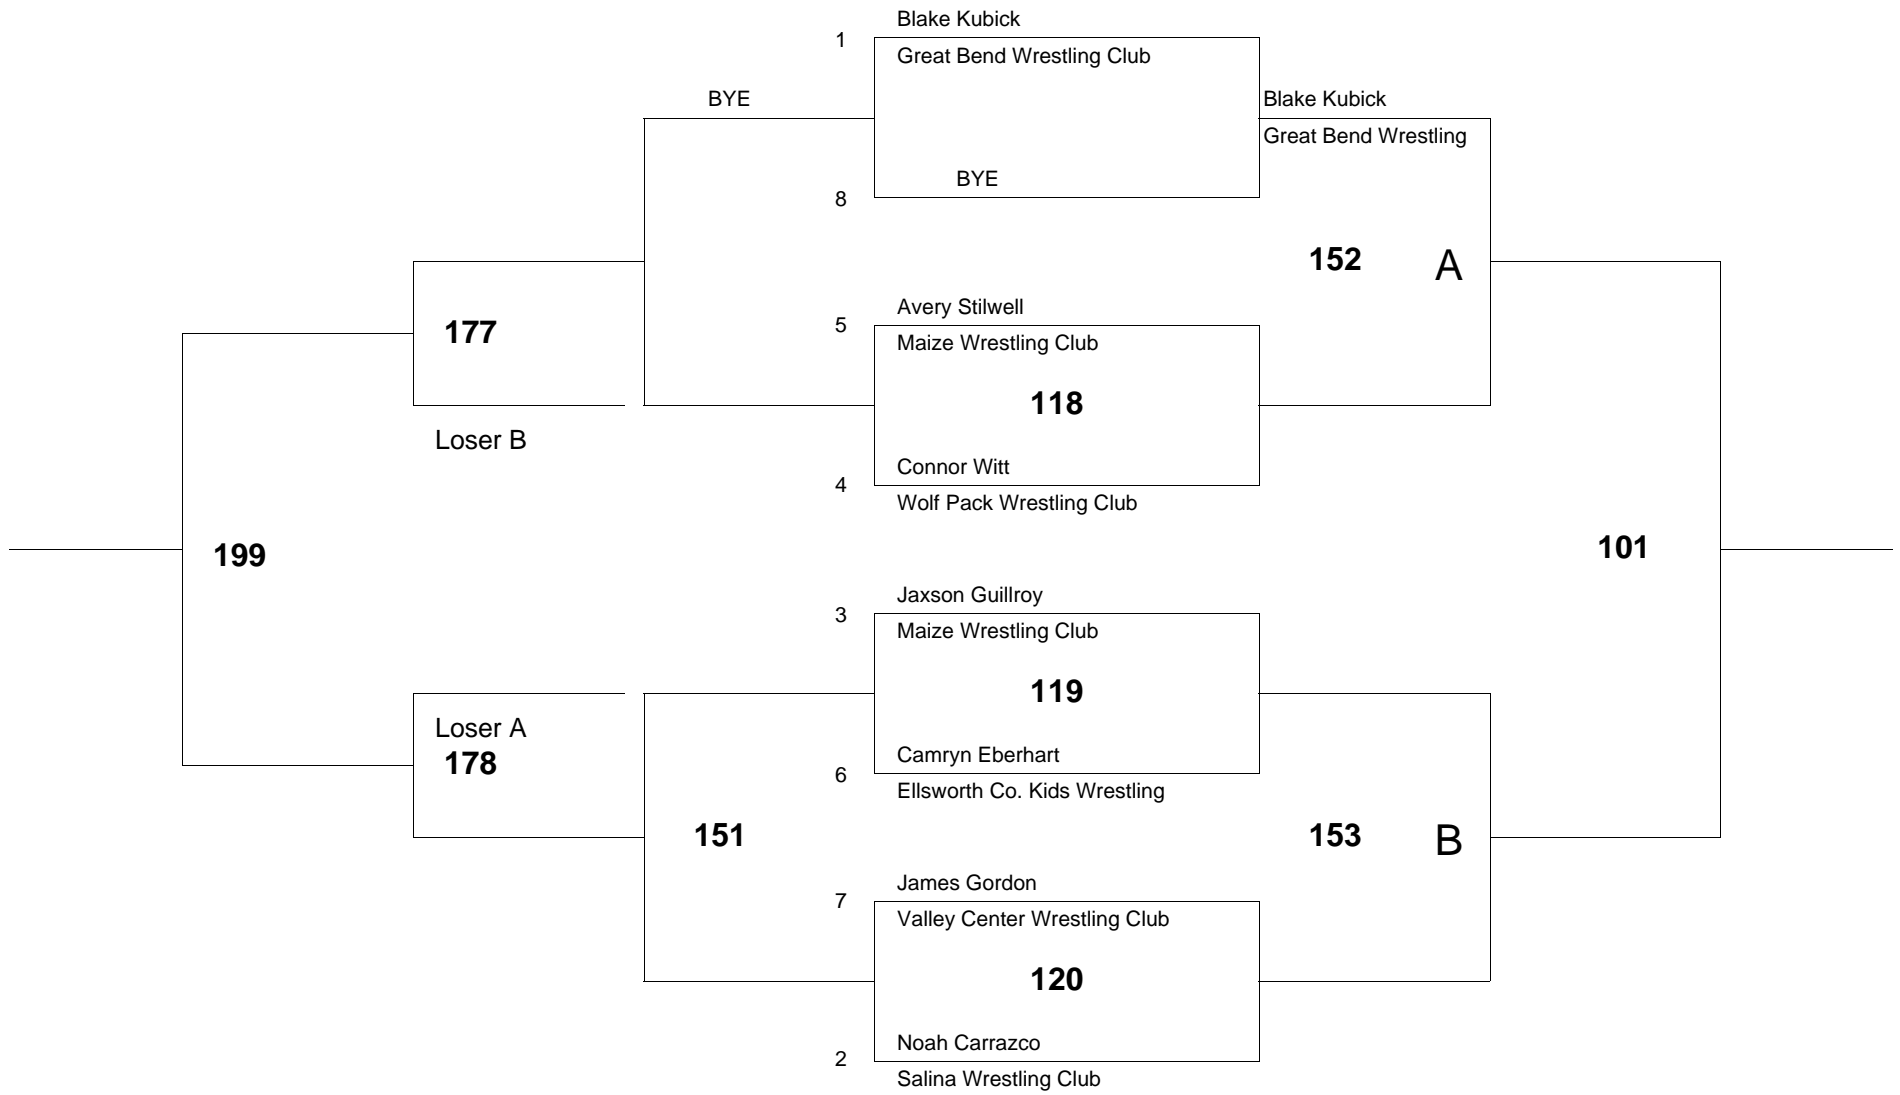

of bouts: 10

Age Group: 6 Weight Group 40 Bracket: B Mat # 1

of wrestlers: 6

of bouts: 8

Age Group: 6 Weight Group 43 Bracket: A Mat # 1

of wrestlers: 8

of bouts: 12

Age Group: 6 Weight Group 43 Bracket: B Mat # 1