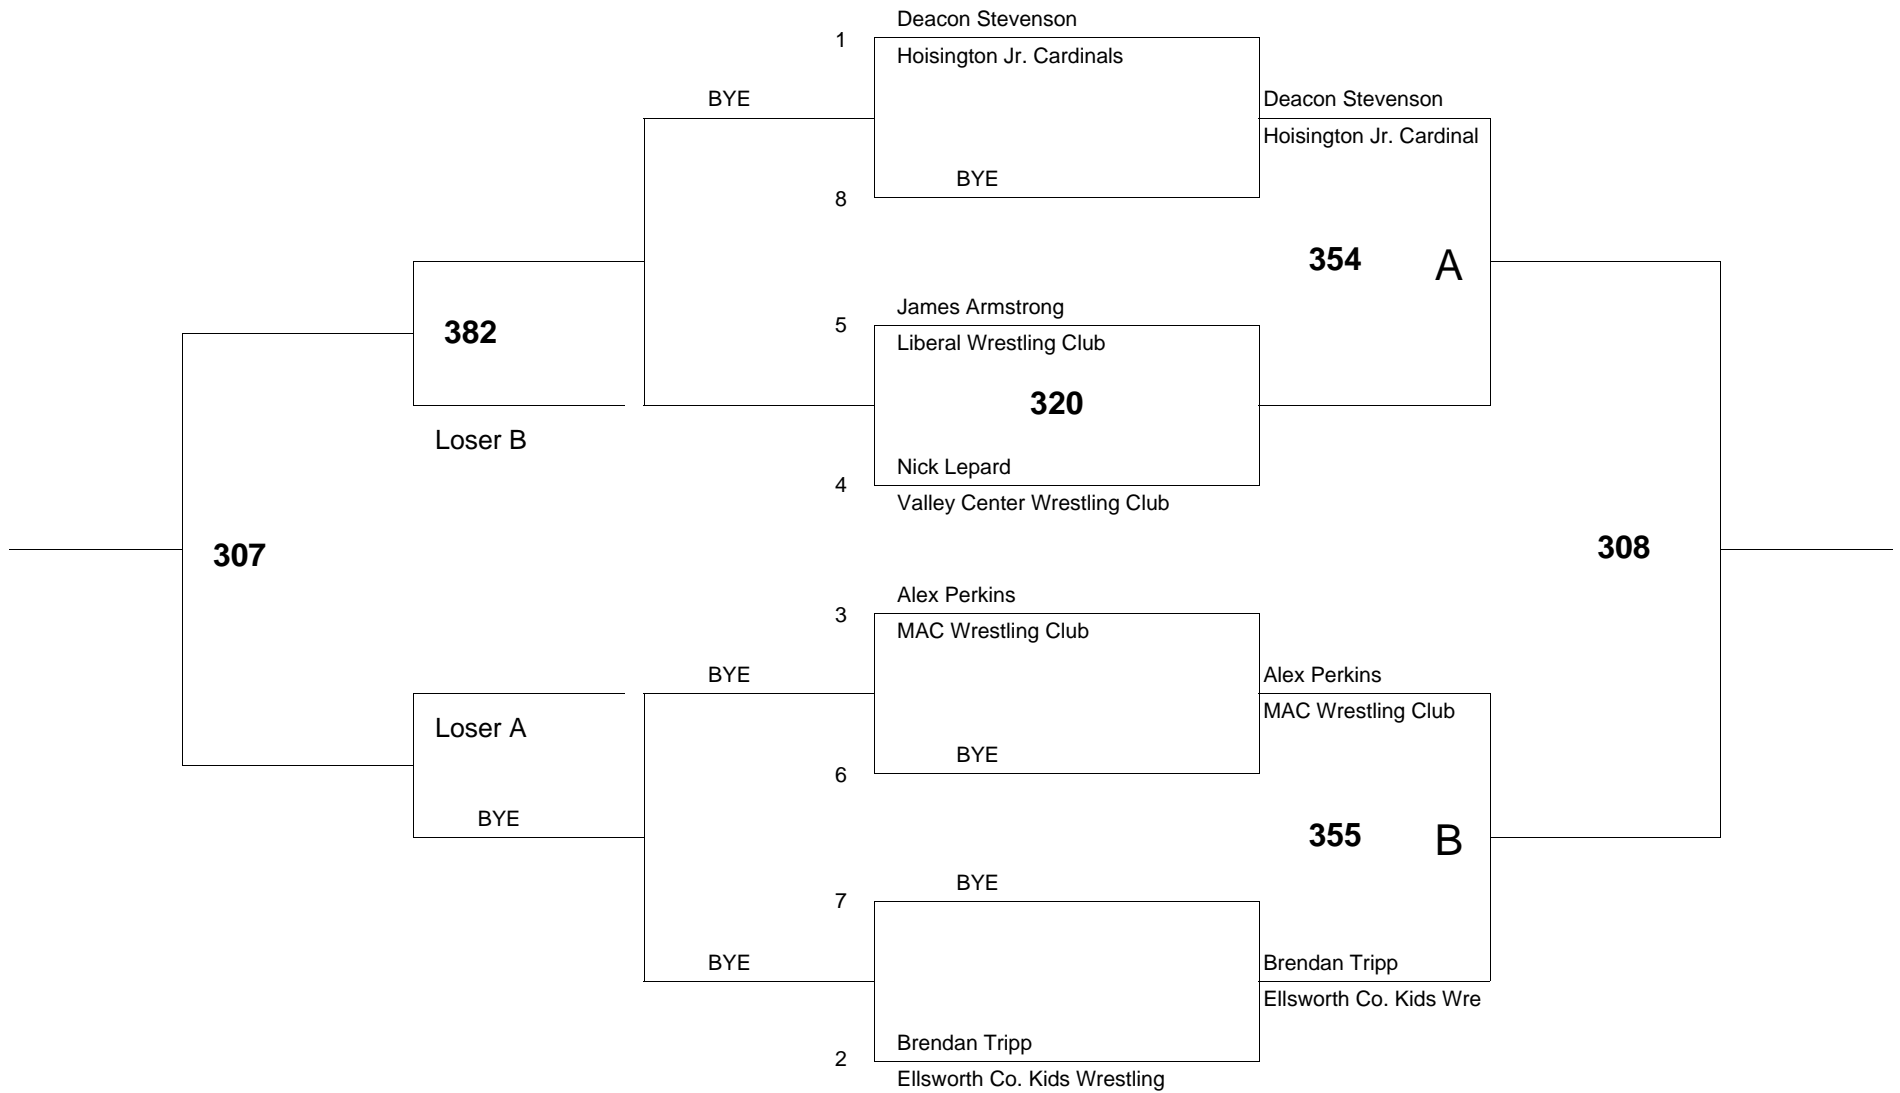

of wrestlers: 8

of bouts: 12

Age Group: 6 Weight Group 58 Bracket: A Mat # 3

of wrestlers: 5

of bouts: 6

Age Group: 6 Weight Group 58 Bracket: B Mat # 3

of wrestlers: 6

of bouts: 8

Age Group: 6 Weight Group 61 Bracket: A Mat # 3

of wrestlers: 7

of bouts: 10

Age Group: 6 Weight Group 64 Bracket: A Mat # 3

of wrestlers: 8

of bouts: 12

Age Group: 6 Weight Group 83 Bracket: A Mat # 3

of wrestlers: 5

of bouts: 6