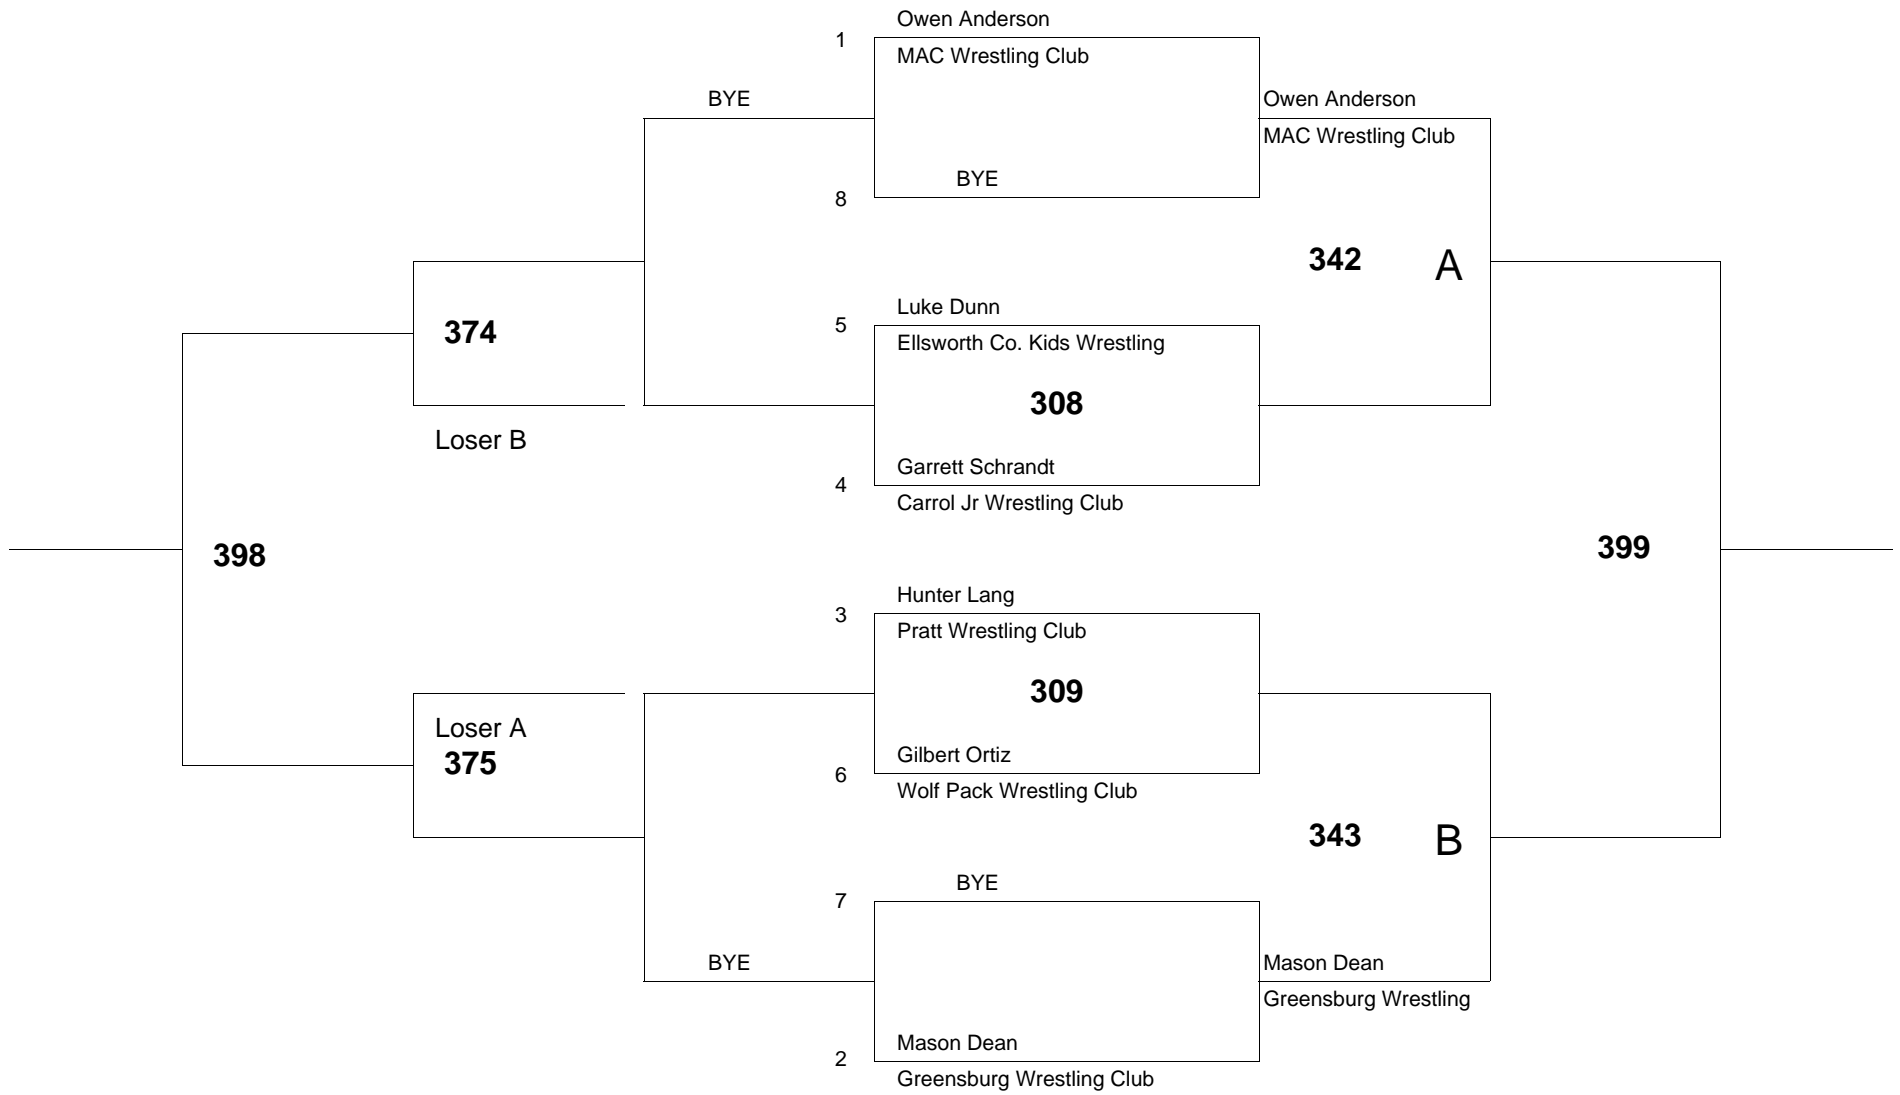

of bouts: 10

Age Group: 6 Weight Group 52 Bracket: D Mat # 2

of wrestlers: 6

of bouts: 8

Age Group: 6 Weight Group 55 Bracket: B Mat # 3

of wrestlers: 6

of bouts: 8

Age Group: 6 Weight Group 55 Bracket: C Mat # 3

of wrestlers: 8

of bouts: 12

Age Group: 6 Weight Group 58 Bracket: A Mat # 3

of wrestlers: 5

of bouts: 6

Age Group: 6 Weight Group 58 Bracket: B Mat # 3

of wrestlers: 6

of bouts: 8

Age Group: 6 Weight Group 61 Bracket: A Mat # 3

of wrestlers: 7

of bouts: 10

Age Group: 6 Weight Group 64 Bracket: A Mat # 3

of wrestlers: 8

of bouts: 12

Age Group: 6 Weight Group 83 Bracket: A Mat # 3

of wrestlers: 5

of bouts: 6