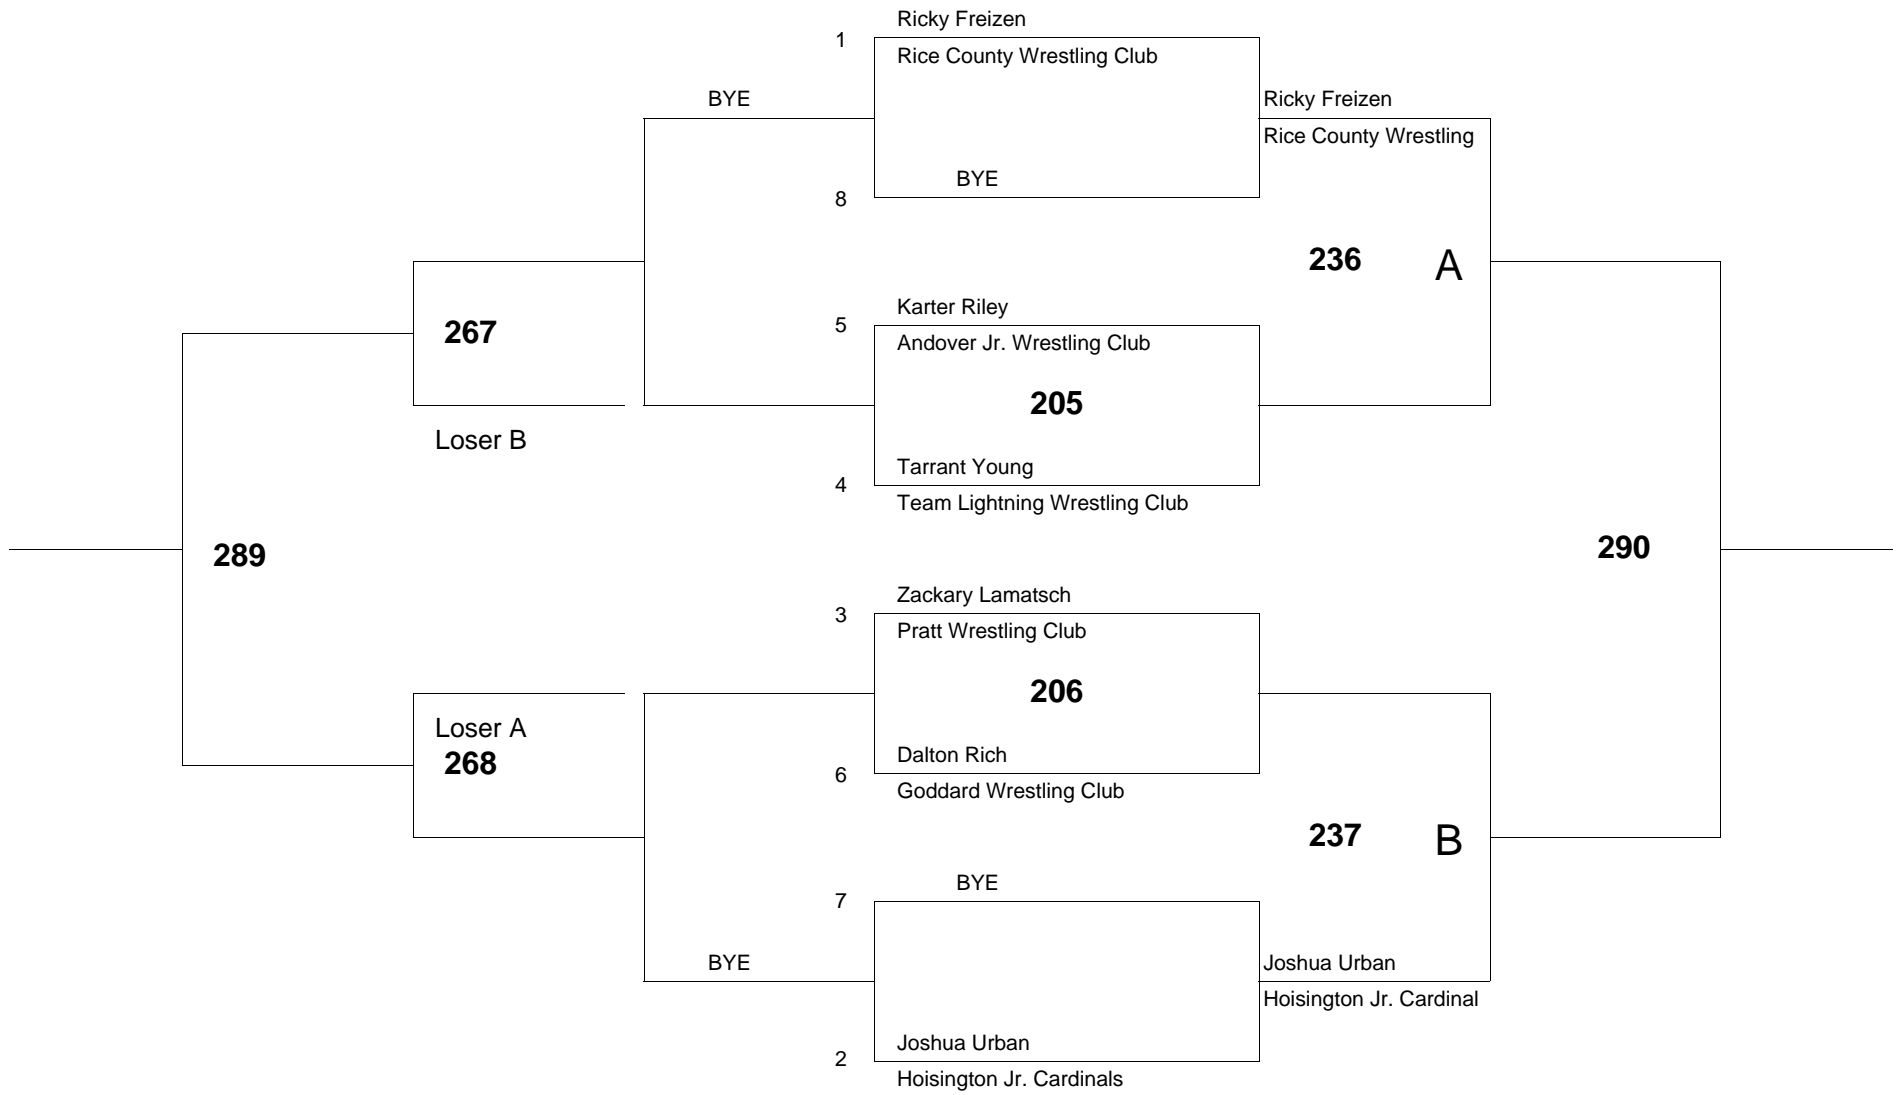

of bouts: 8

Age Group: 6 Weight Group 46 Bracket: D Mat # 2

of wrestlers: 6

of bouts: 8

Age Group: 6 Weight Group 46 Bracket: E Mat # 2

of wrestlers: 6

of bouts: 8

Age Group: 6 Weight Group 49 Bracket: A Mat # 2