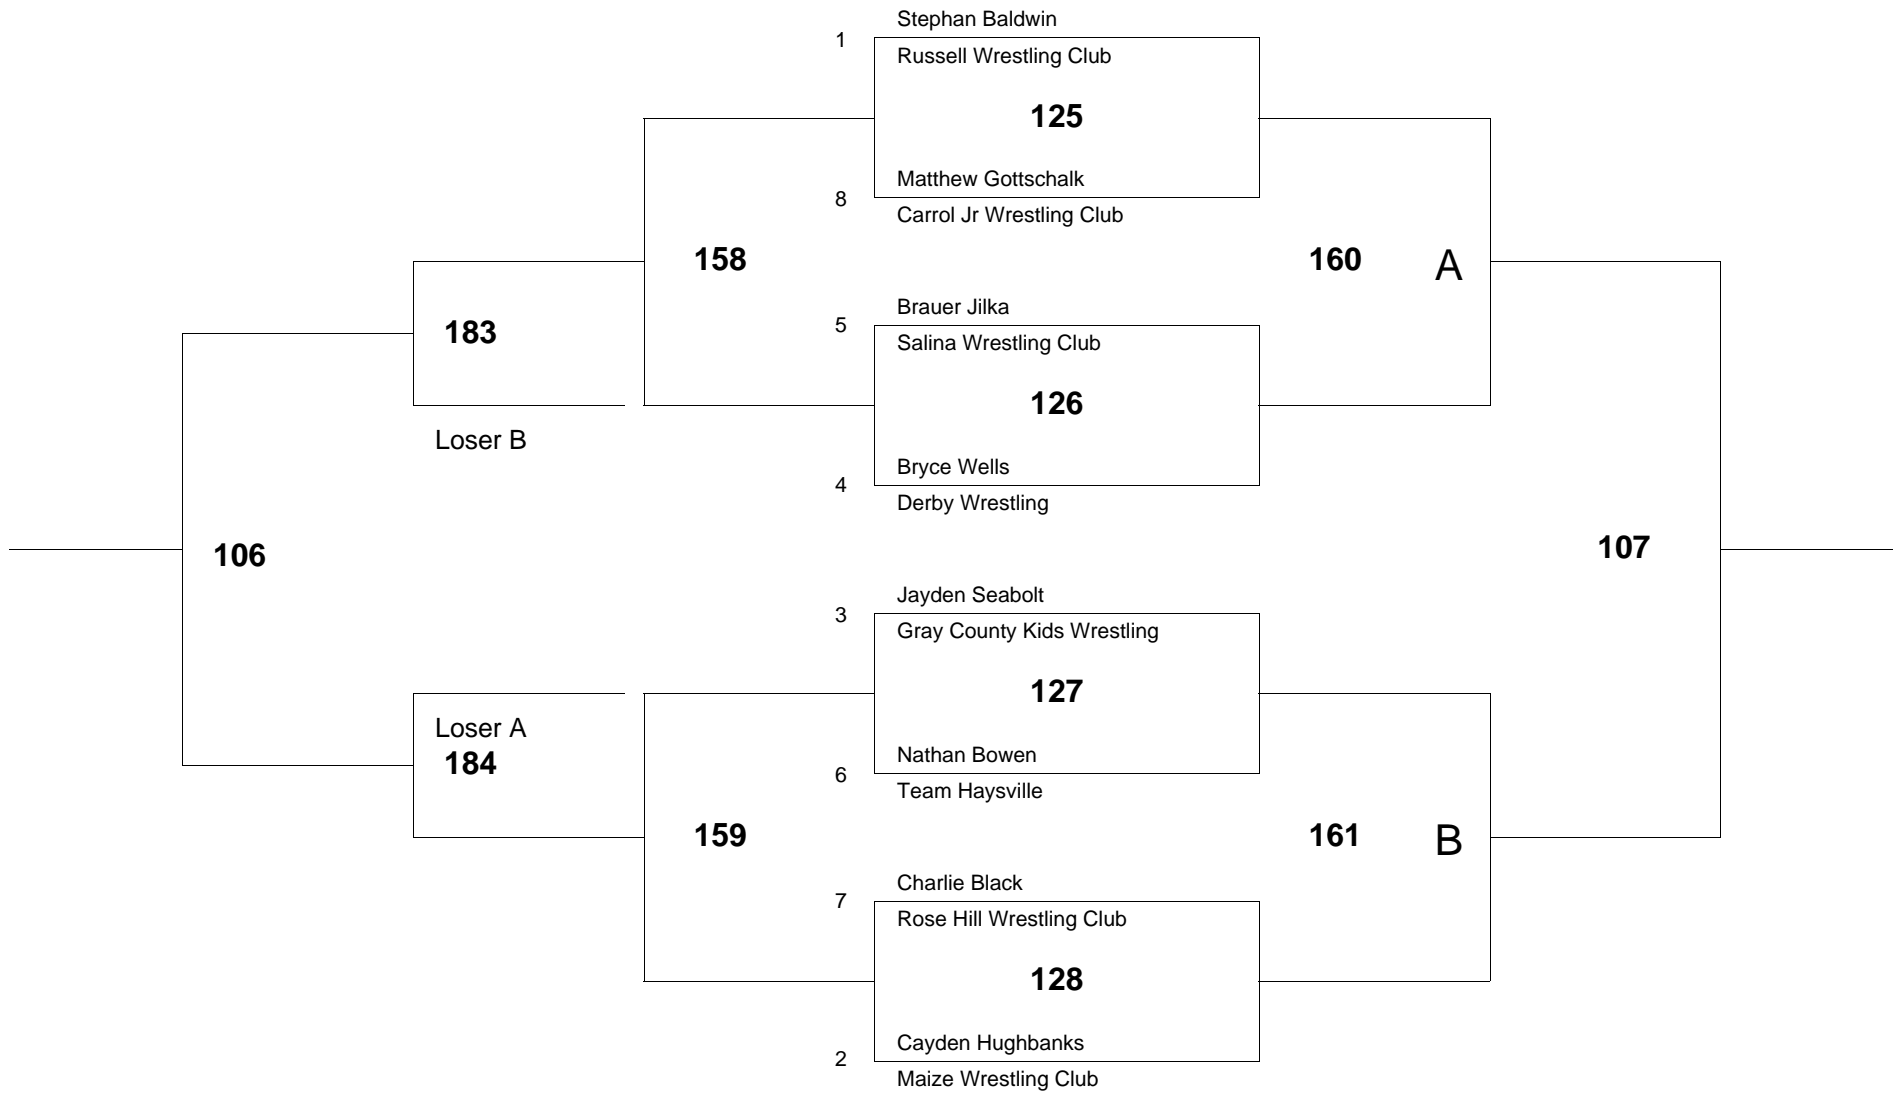

Age Group: 6 Weight Group 46 Bracket: A Mat # 1

# of wrestlers: 8

# of bouts: 12