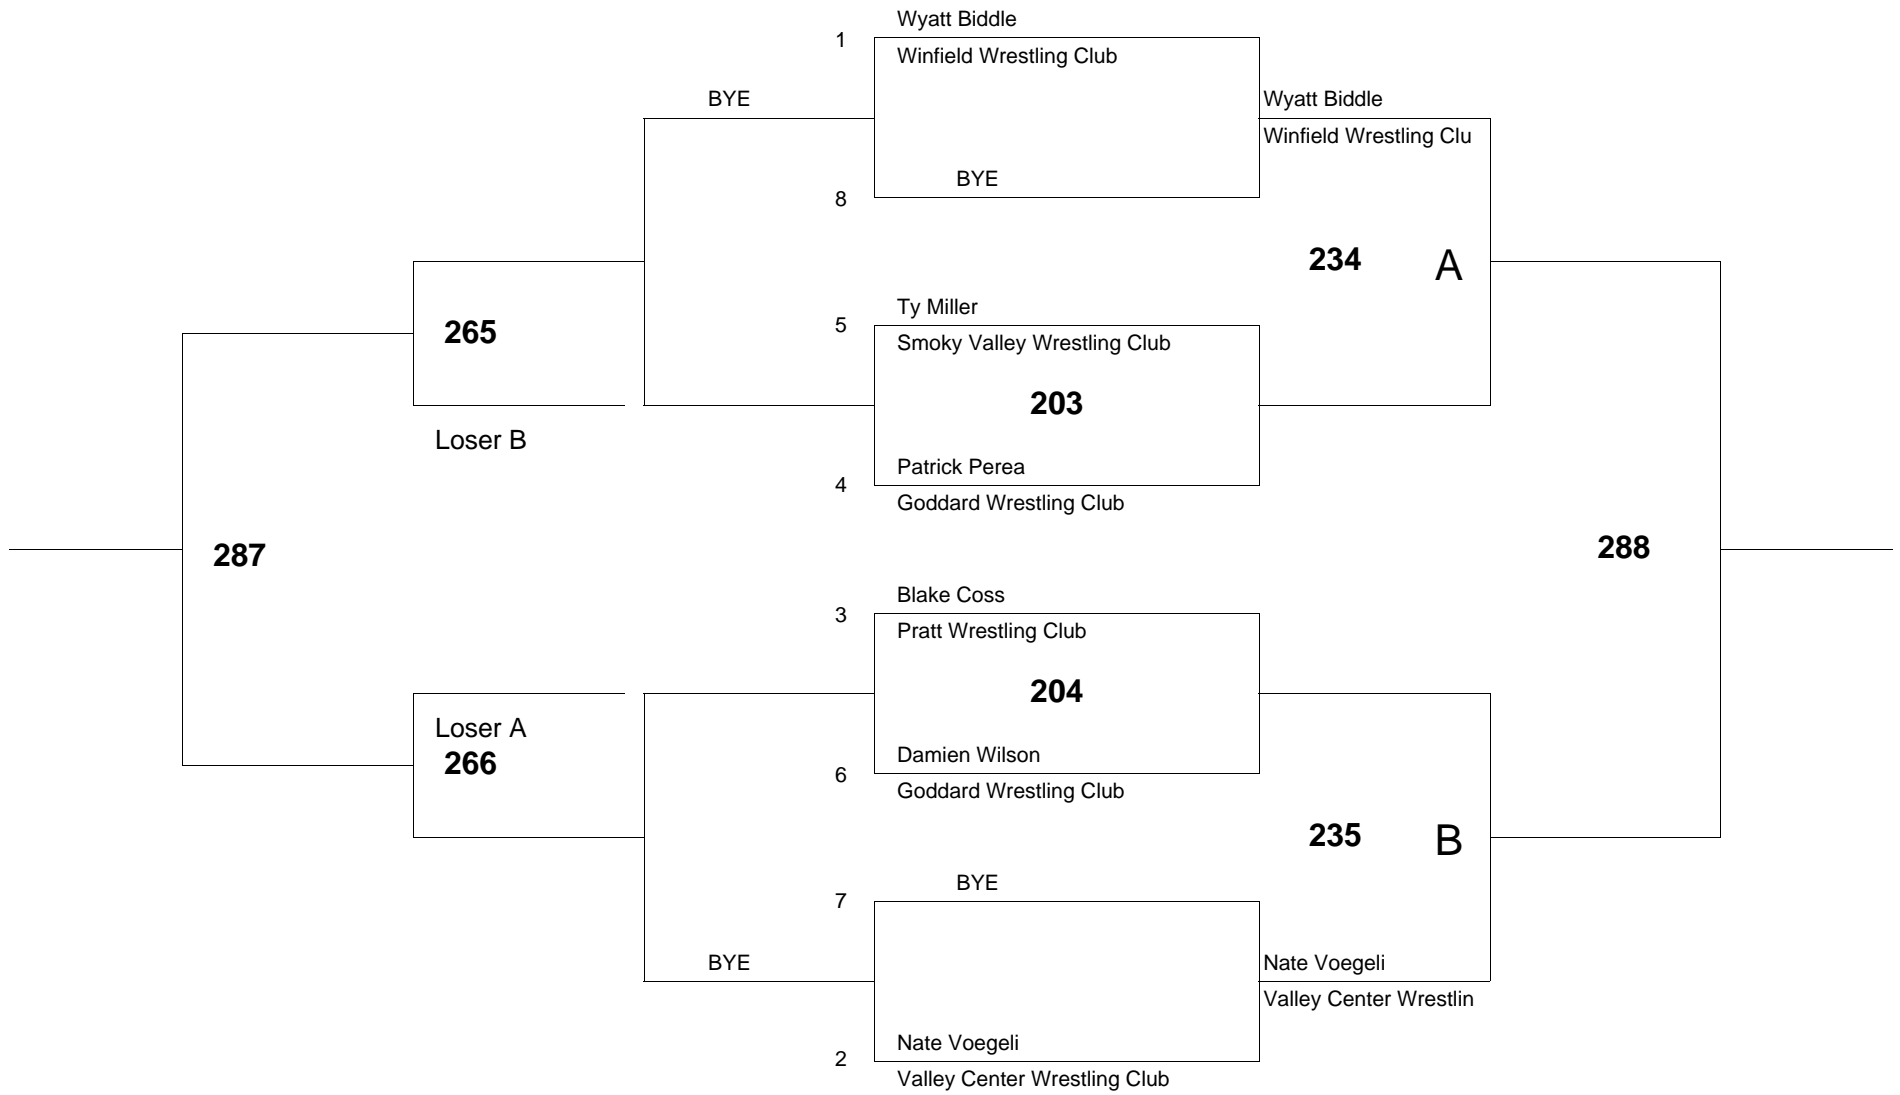

Age Group: 6 Weight Group 46 Bracket: D Mat # 2

# of wrestlers: 6

# of bouts: 8