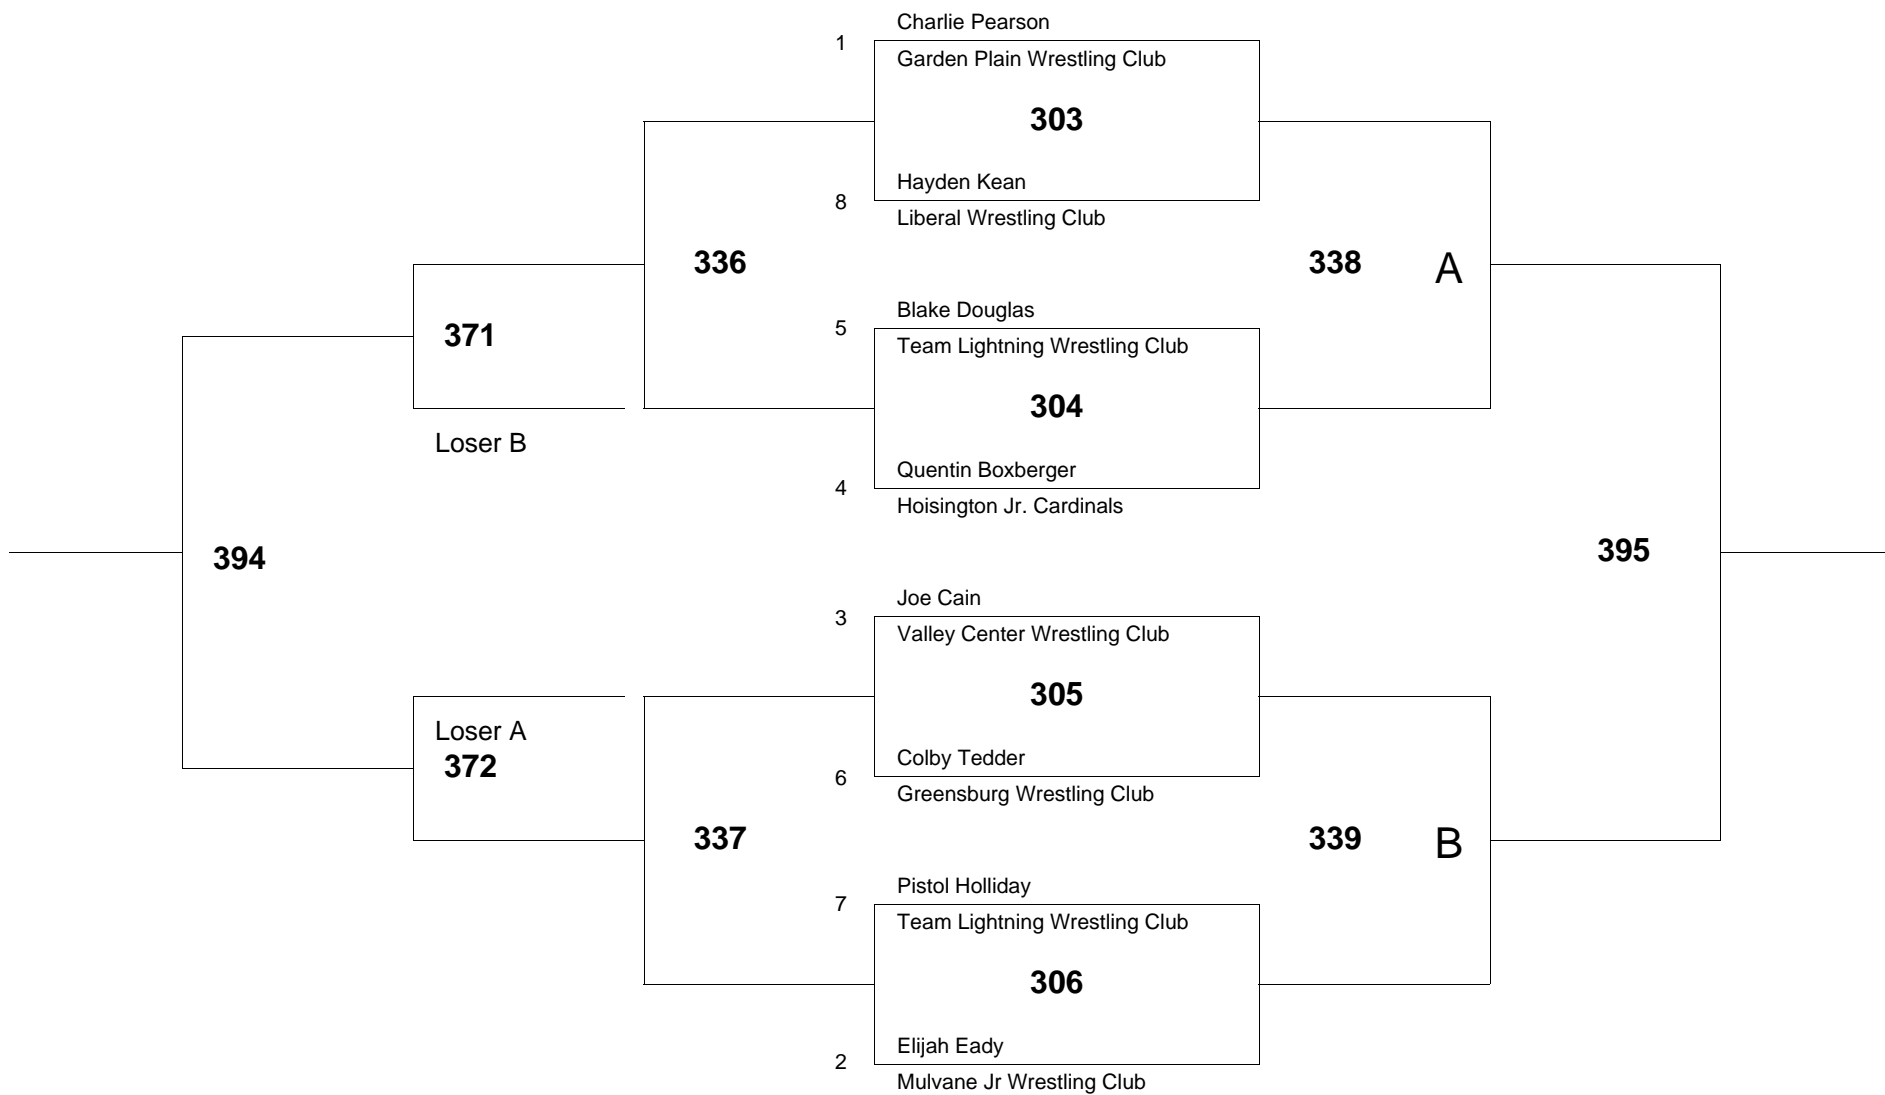

of bouts: 10

Age Group: 6 Weight Group 52 Bracket: D Mat # 2

of wrestlers: 6

of bouts: 8

Age Group: 6 Weight Group 55 Bracket: B Mat # 3

of wrestlers: 6

of bouts: 8

Age Group: 6 Weight Group 55 Bracket: C Mat # 3

of bouts: 6