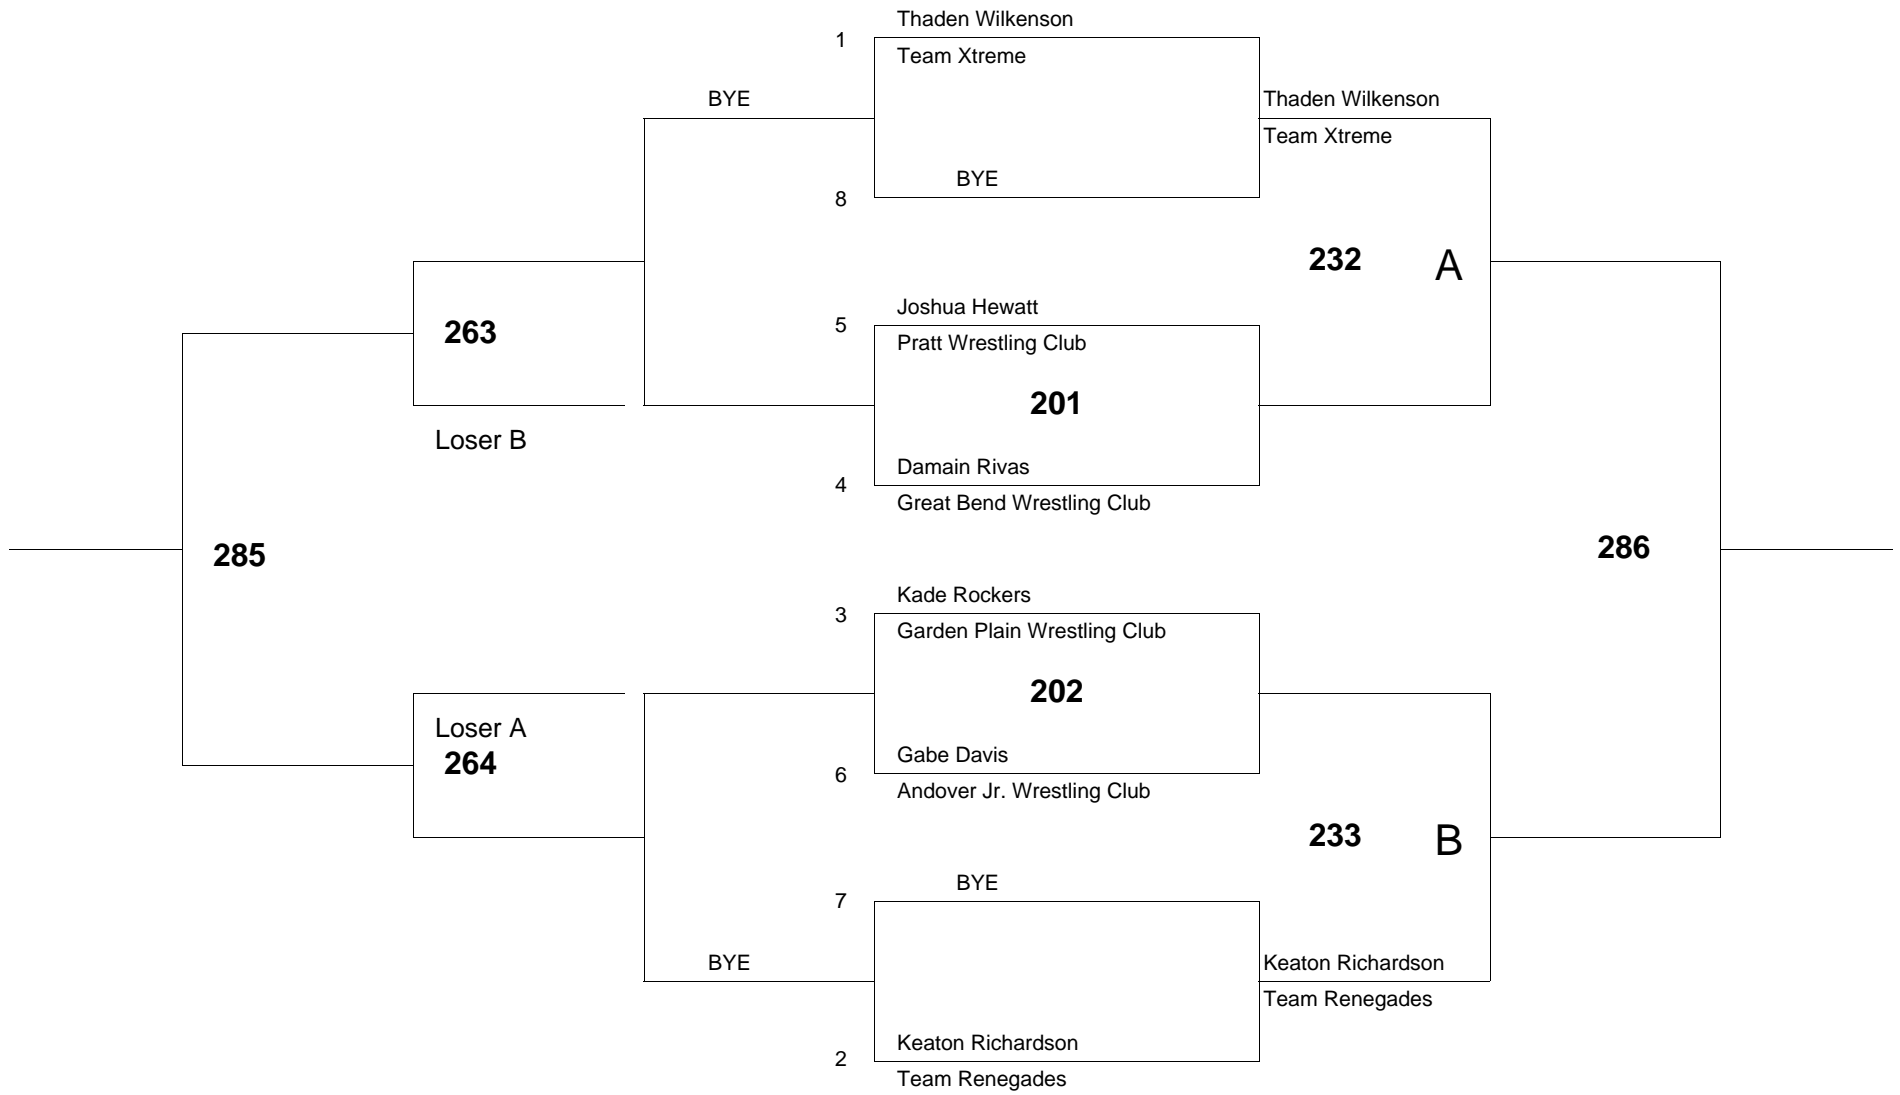

Age Group: 6 Weight Group 46 Bracket: A Mat # 1

of wrestlers: 8

of bouts: 12

Age Group: 6 Weight Group 46 Bracket: B Mat # 1

of wrestlers: 7

of bouts: 10

Age Group: 6 Weight Group 46 Bracket: C Mat # 2

of wrestlers: 6