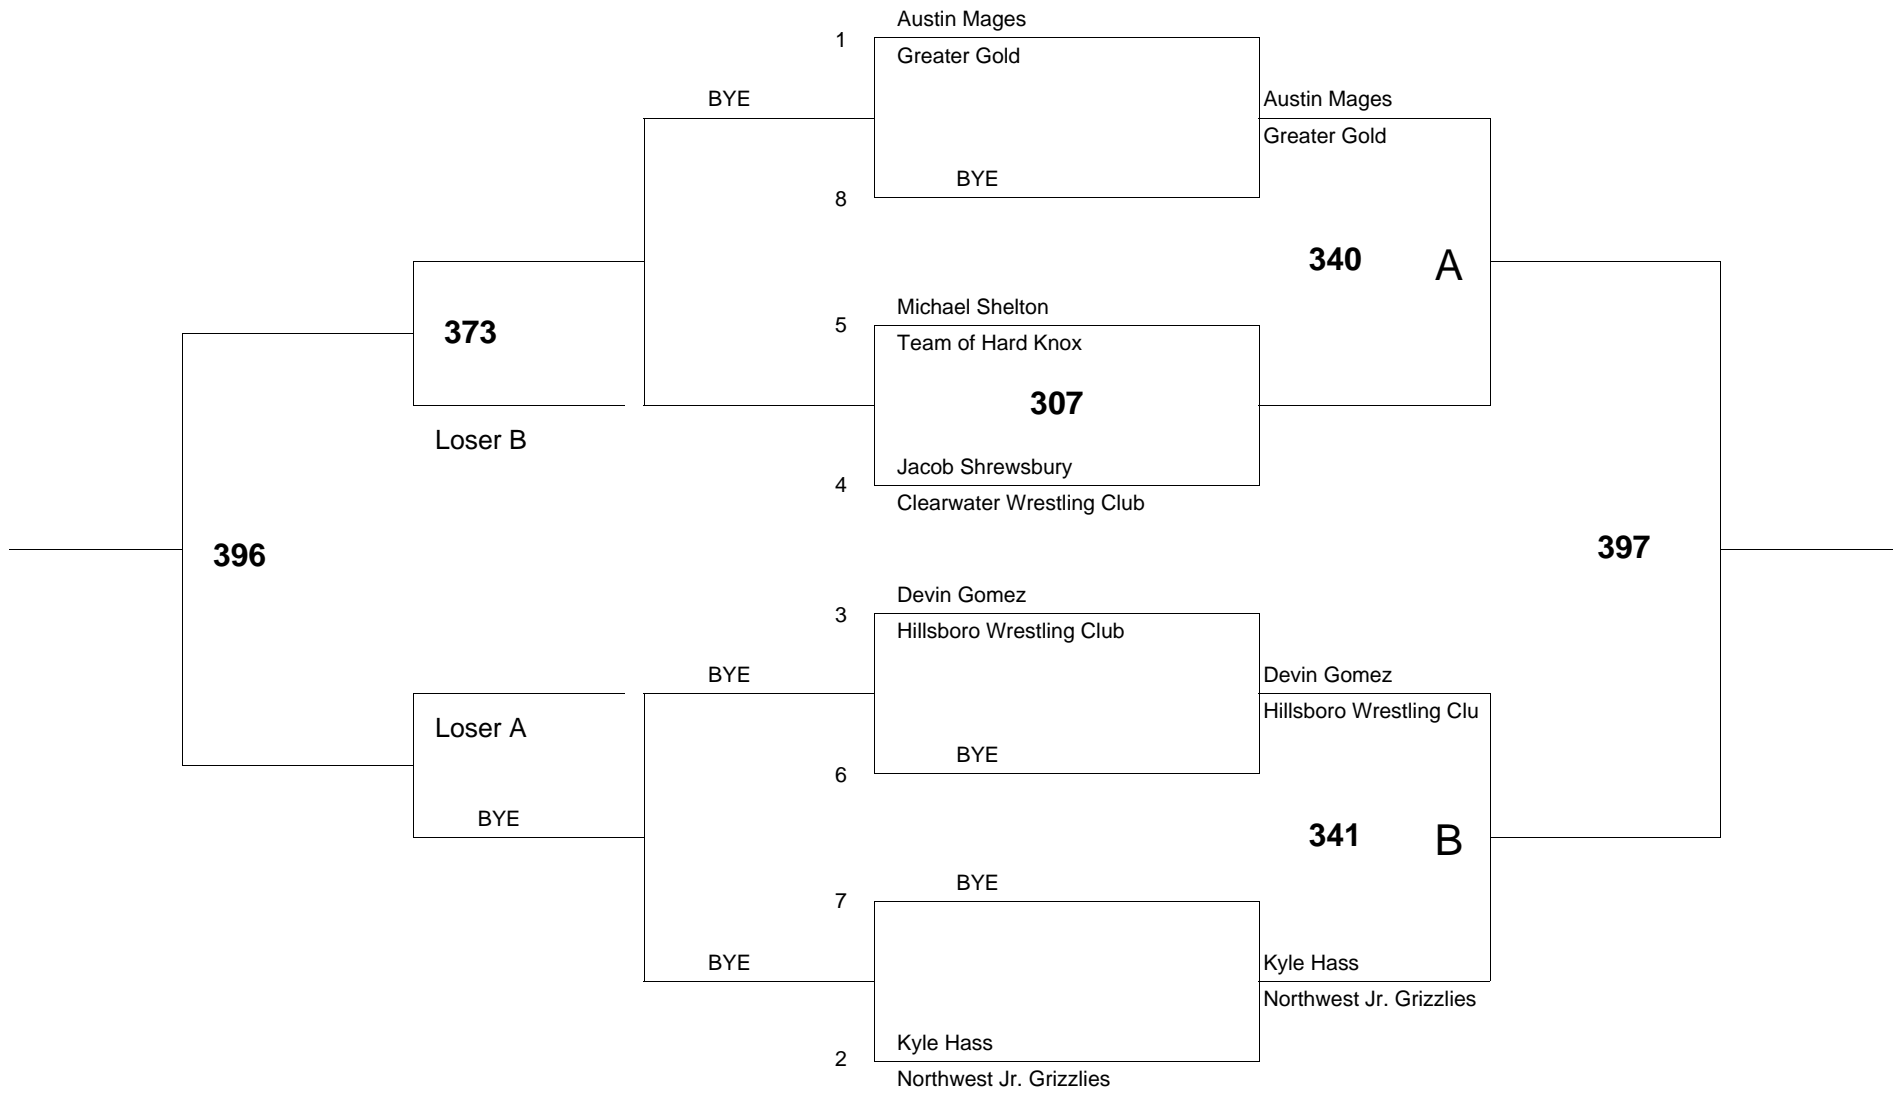

Age Group: 6 Weight Group 49 Bracket: D Mat # 2

of wrestlers: 6

of bouts: 8

Age Group: 6 Weight Group 52 Bracket: B Mat # 2

of wrestlers: 8

of bouts: 12

Age Group: 6 Weight Group 52 Bracket: C Mat # 2

of wrestlers: 7

of bouts: 10

Age Group: 6 Weight Group 52 Bracket: D Mat # 2

of wrestlers: 6

of bouts: 8

Age Group: 6 Weight Group 55 Bracket: B Mat # 3

of wrestlers: 6

of bouts: 8

Age Group: 6 Weight Group 55 Bracket: C Mat # 3

of wrestlers: 8

of bouts: 12

Age Group: 6 Weight Group 58 Bracket: A Mat # 3

of wrestlers: 5

of bouts: 6

Age Group: 6 Weight Group 58 Bracket: B Mat # 3

of wrestlers: 6

of bouts: 8

of bouts: 6