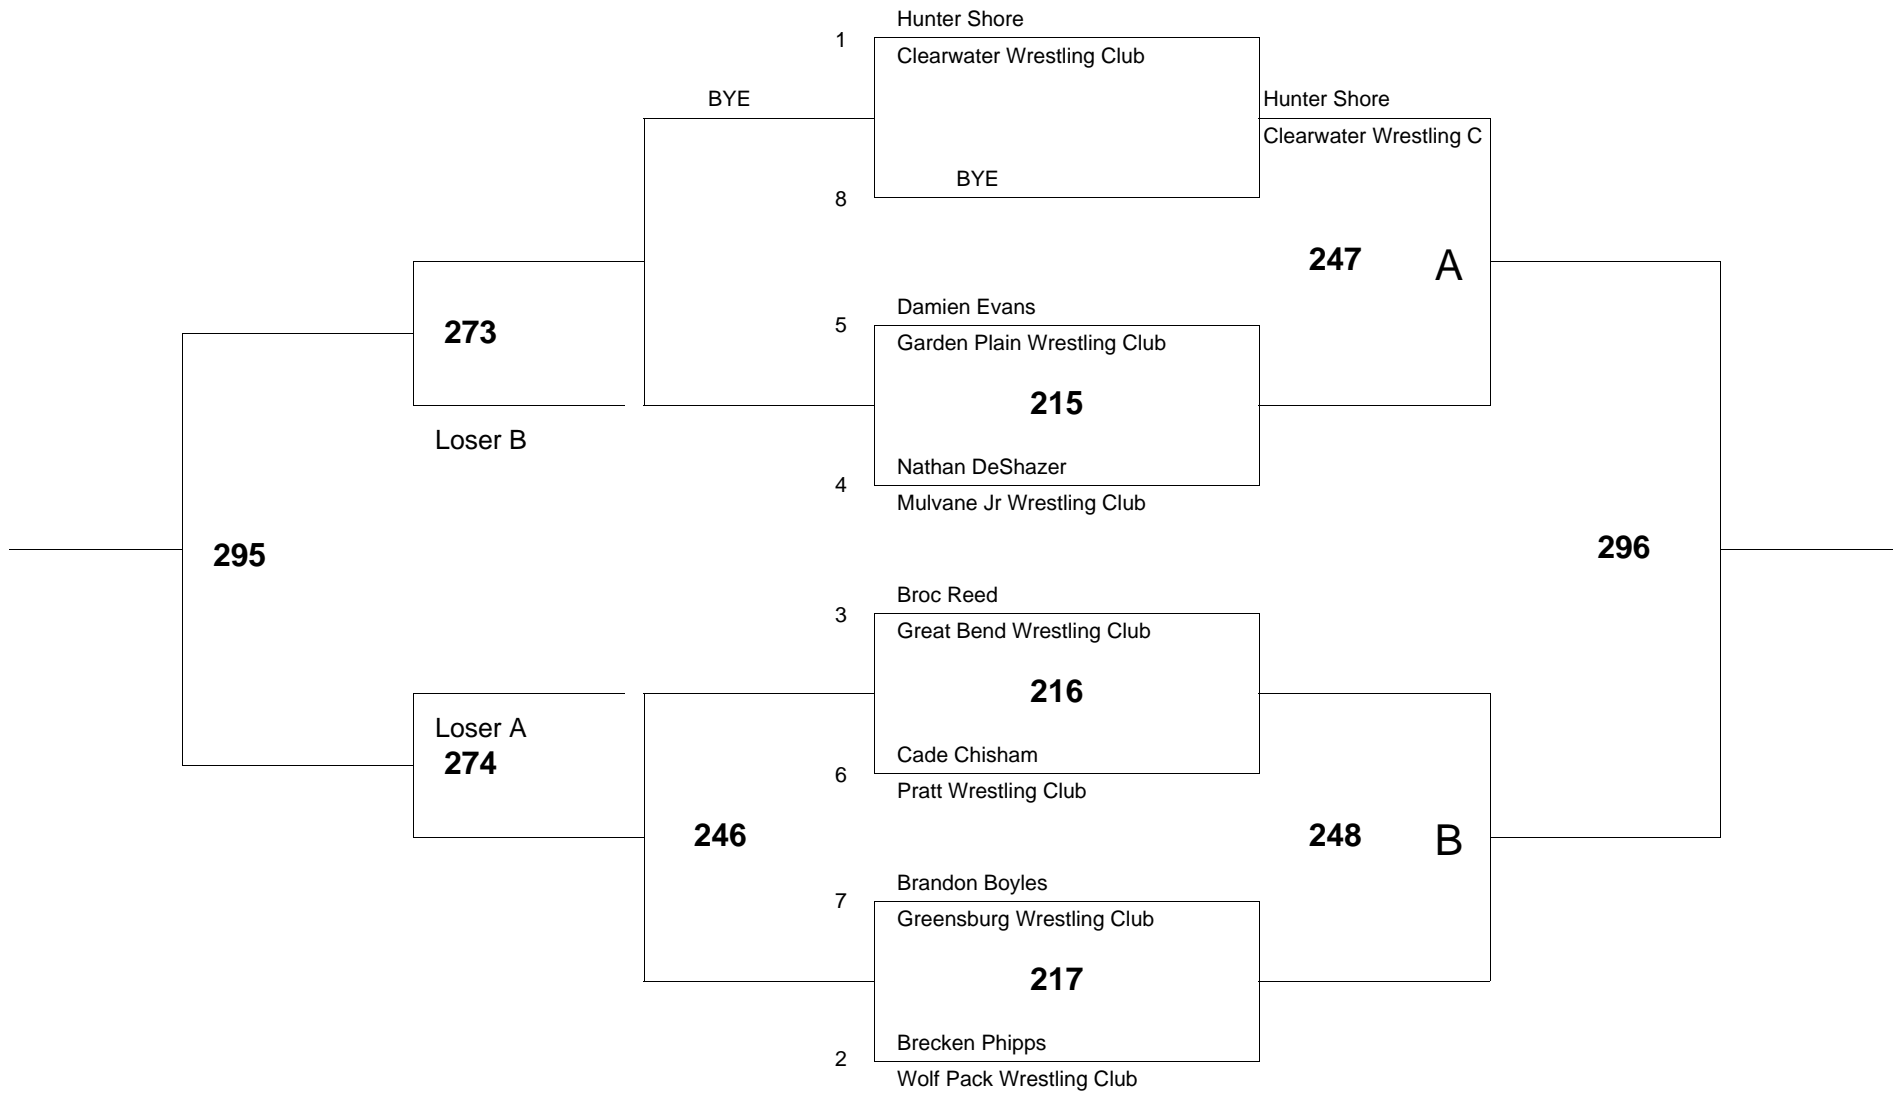

of wrestlers: 8

of bouts: 12

Age Group: 6 Weight Group 49 Bracket: B Mat # 2

of wrestlers: 8

of bouts: 12

Age Group: 6 Weight Group 49 Bracket: C Mat # 2

of wrestlers: 7

of bouts: 10

Age Group: 6 Weight Group 49 Bracket: D Mat # 2

of wrestlers: 6

of bouts: 8

Age Group: 6 Weight Group 52 Bracket: B Mat # 2

of wrestlers: 8

of bouts: 12

Age Group: 6 Weight Group 52 Bracket: C Mat # 2

of wrestlers: 7

of bouts: 6