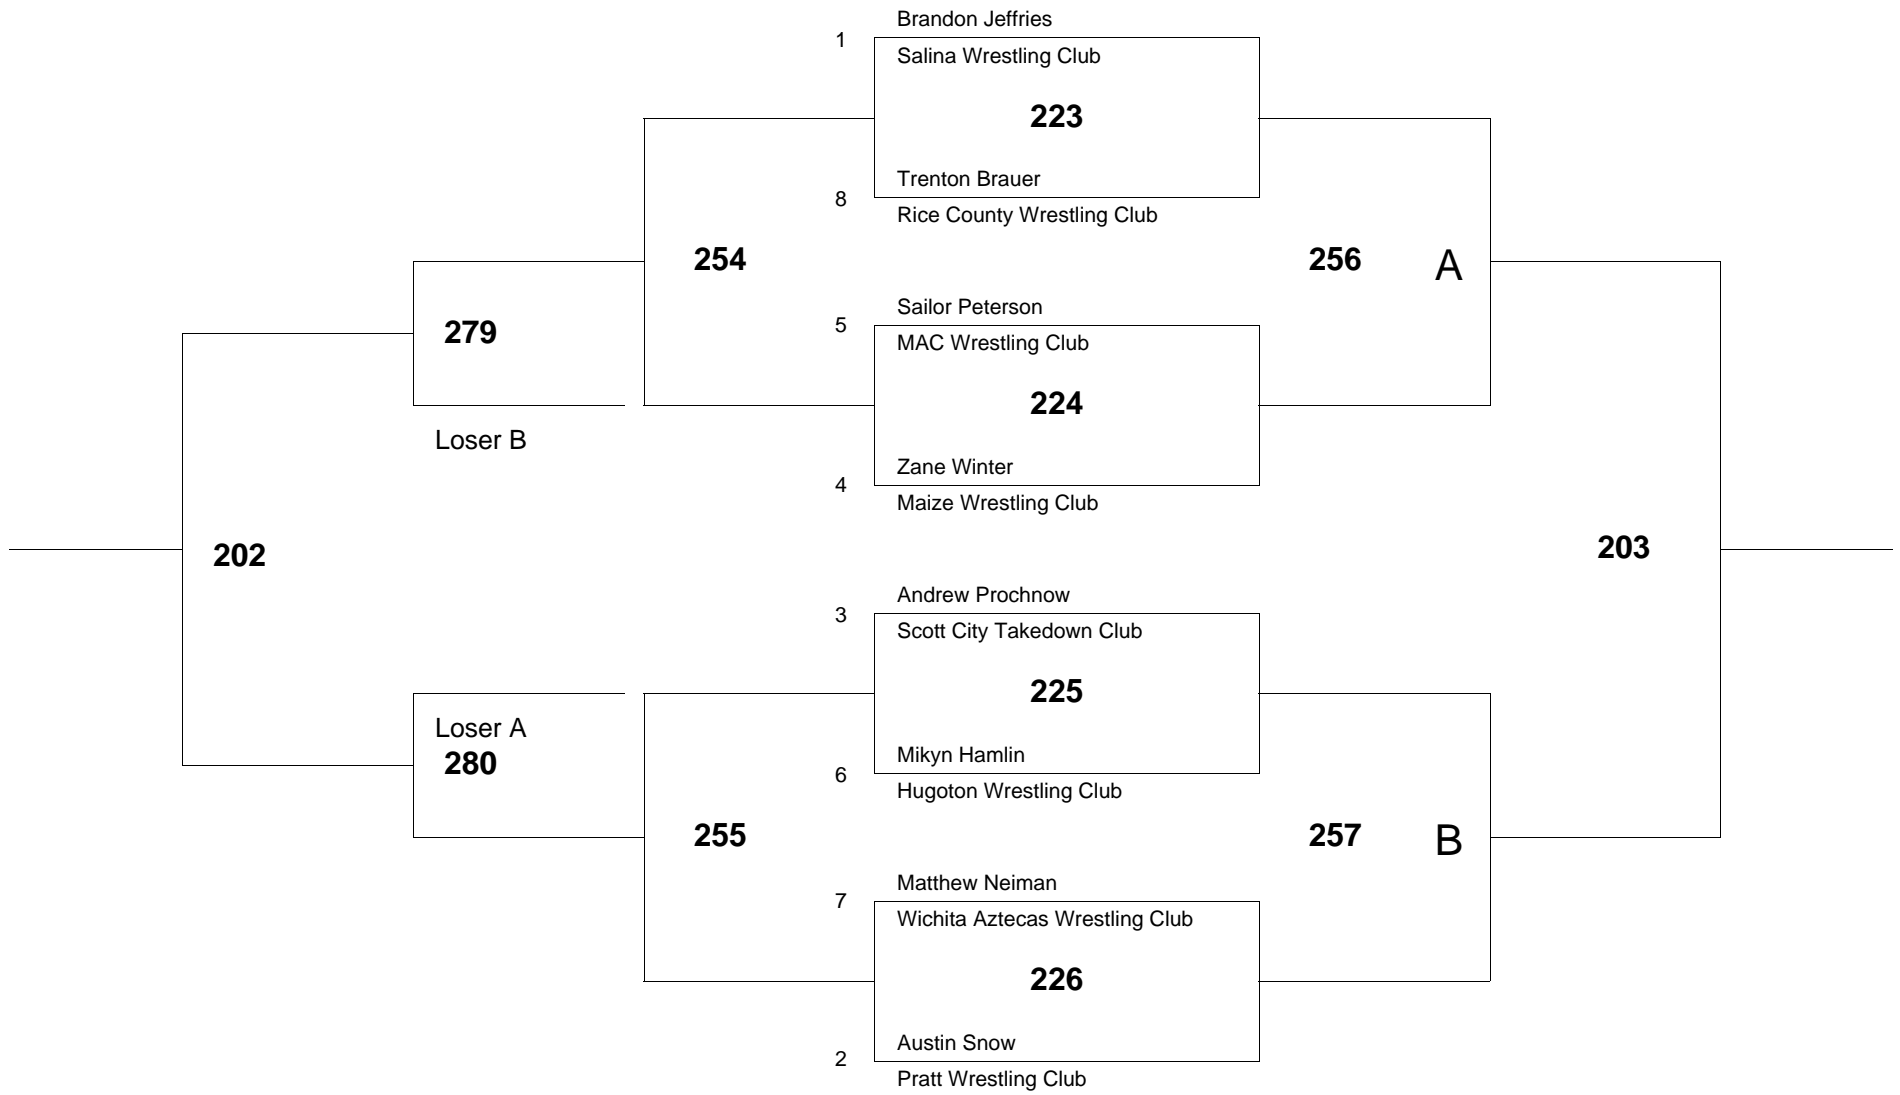

of wrestlers: 8

of bouts: 12

Age Group: 6 Weight Group 49 Bracket: B Mat # 2

of wrestlers: 8

of bouts: 12

Age Group: 6 Weight Group 49 Bracket: C Mat # 2

of wrestlers: 7

of bouts: 10

Age Group: 6 Weight Group 49 Bracket: D Mat # 2

of wrestlers: 6

of bouts: 8

Age Group: 6 Weight Group 52 Bracket: B Mat # 2

of wrestlers: 8

of bouts: 12

Age Group: 6 Weight Group 52 Bracket: C Mat # 2

of wrestlers: 7

of bouts: 6