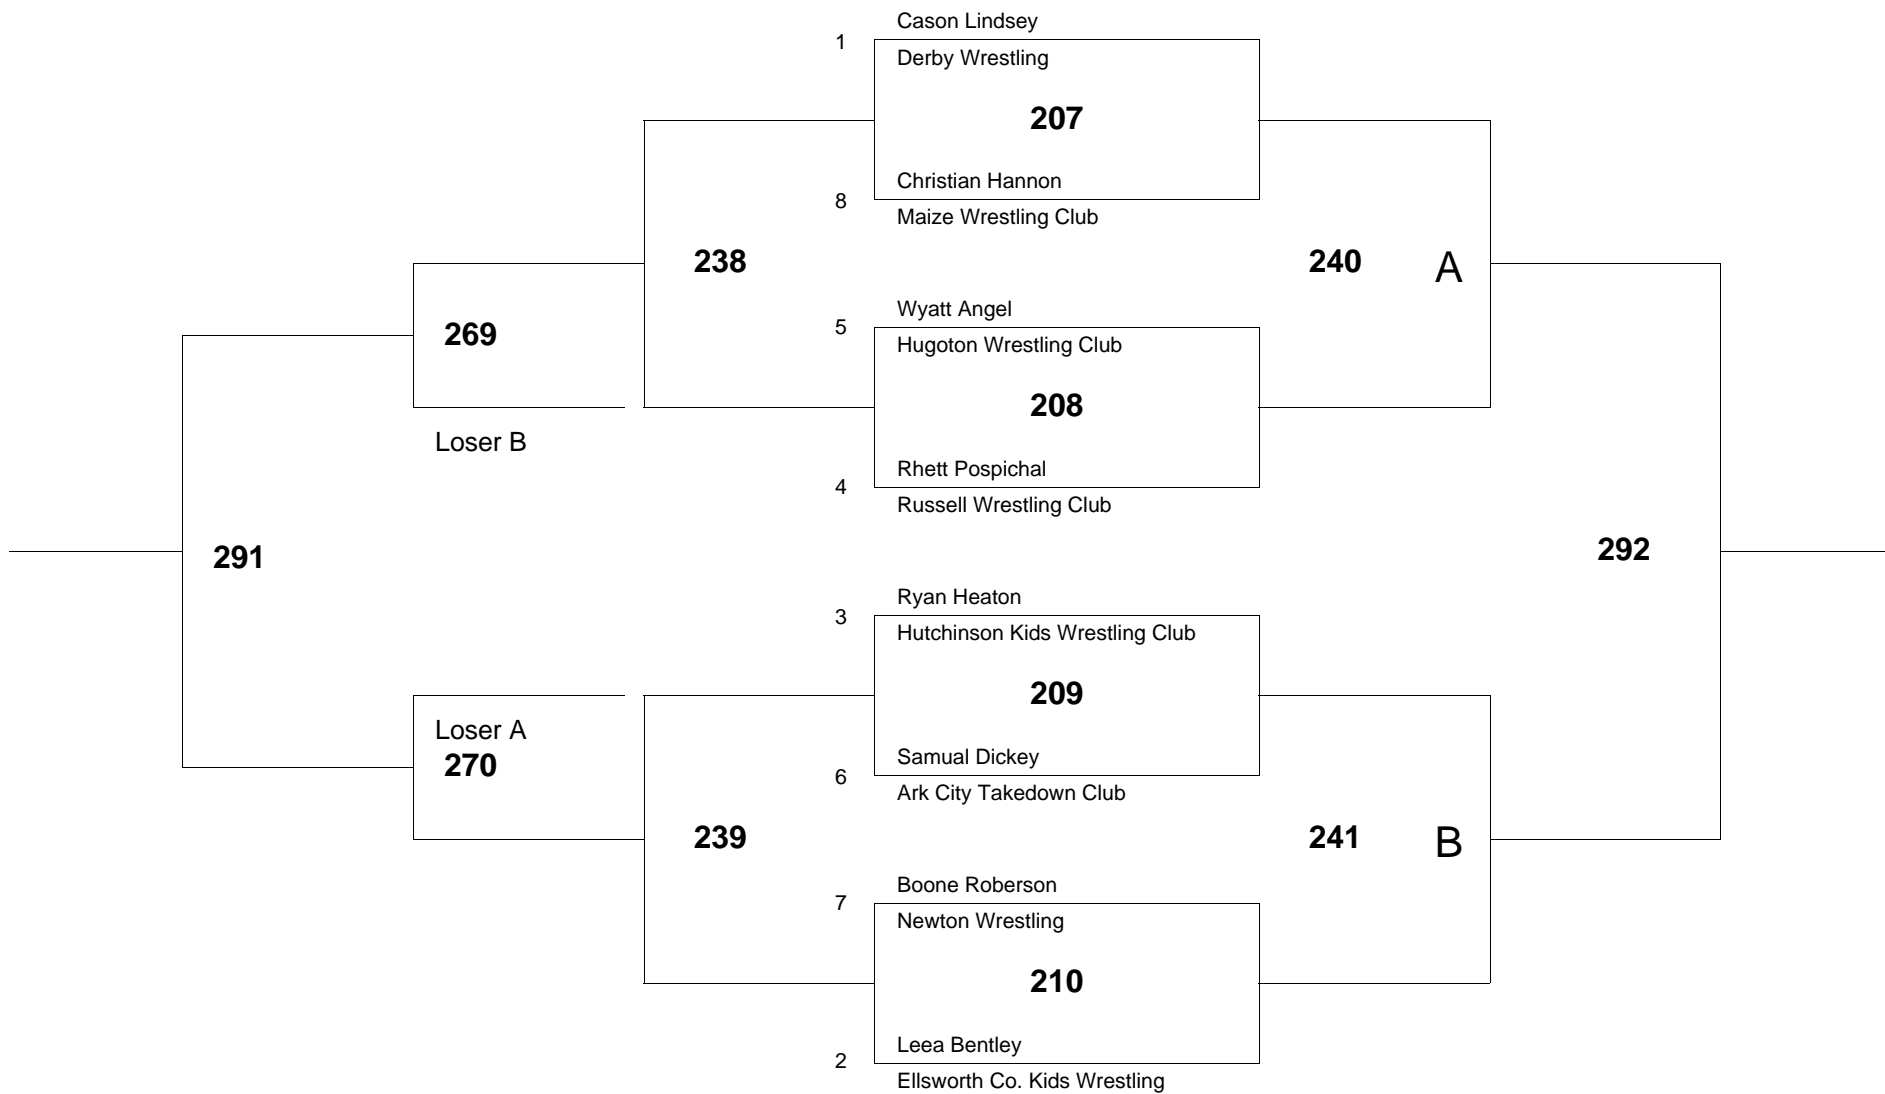

of bouts: 8

Age Group: 6 Weight Group 46 Bracket: D Mat # 2

of wrestlers: 6

of bouts: 8

Age Group: 6 Weight Group 46 Bracket: E Mat # 2

of wrestlers: 6

of bouts: 8

Age Group: 6 Weight Group 49 Bracket: A Mat # 2