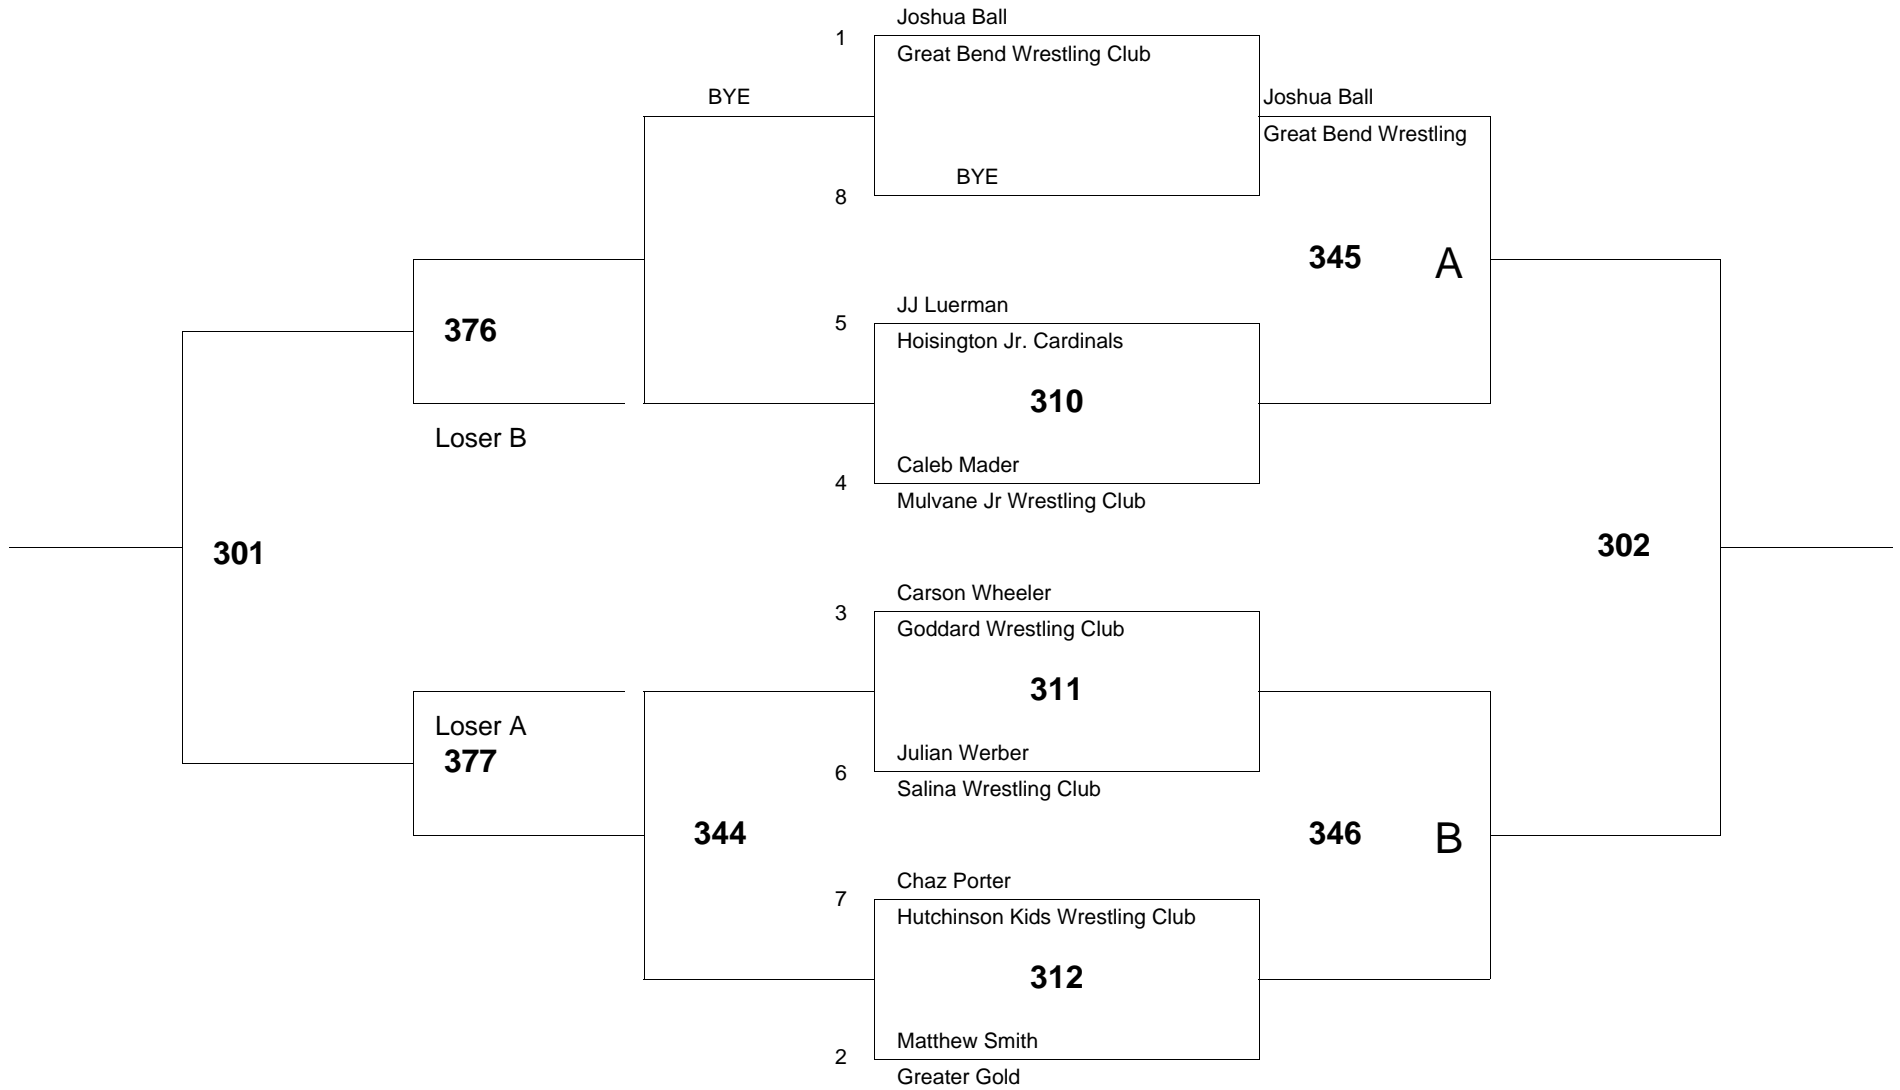

Age Group: 6 Weight Group 61 Bracket: A Mat # 3

# of wrestlers: 7

# of bouts: 10