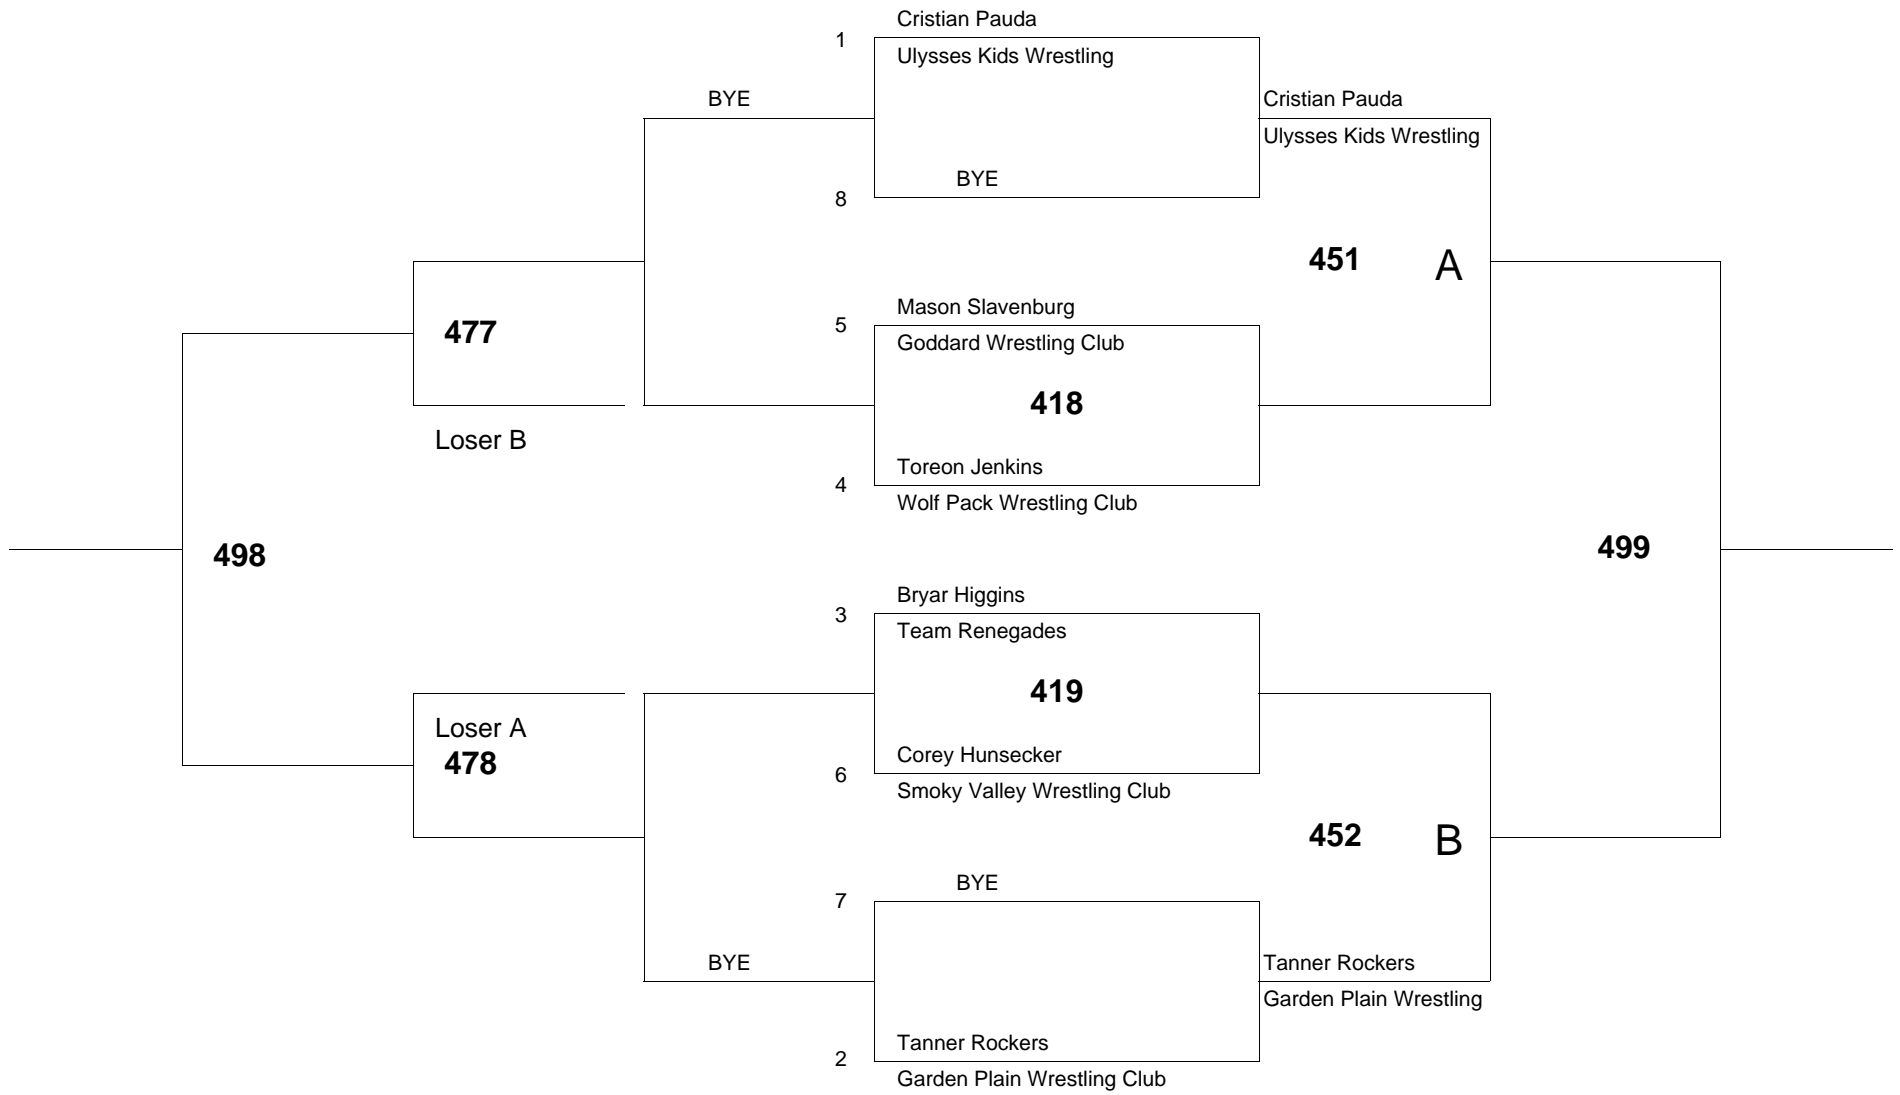

Age Group: 8 Weight Group 55 Bracket: D Mat # 4

# of wrestlers: 6

# of bouts: 8