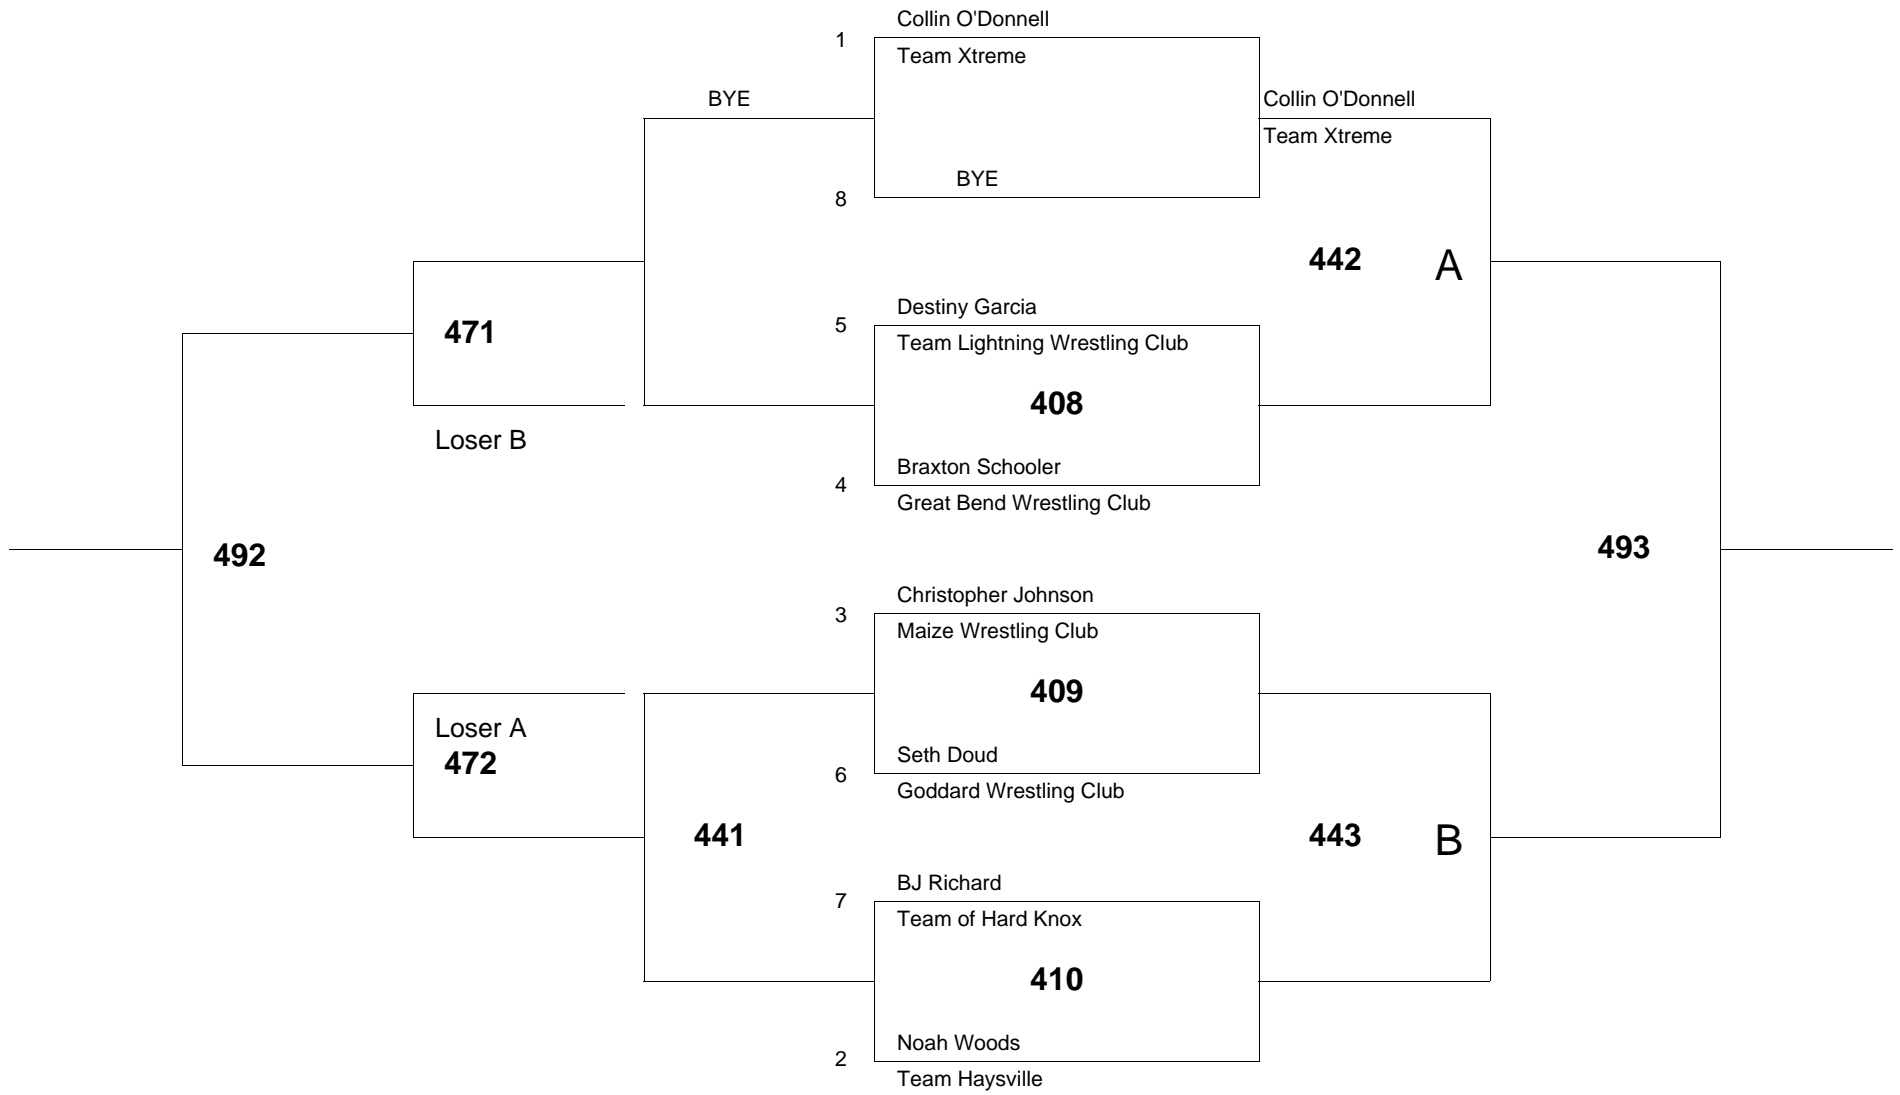

of bouts: 10

Age Group: 8 Weight Group 52 Bracket: B Mat # 4

of wrestlers: 8

of bouts: 12

Age Group: 8 Weight Group 52 Bracket: C Mat # 4

of wrestlers: 7

of bouts: 10

Age Group: 8 Weight Group 55 Bracket: B Mat # 4