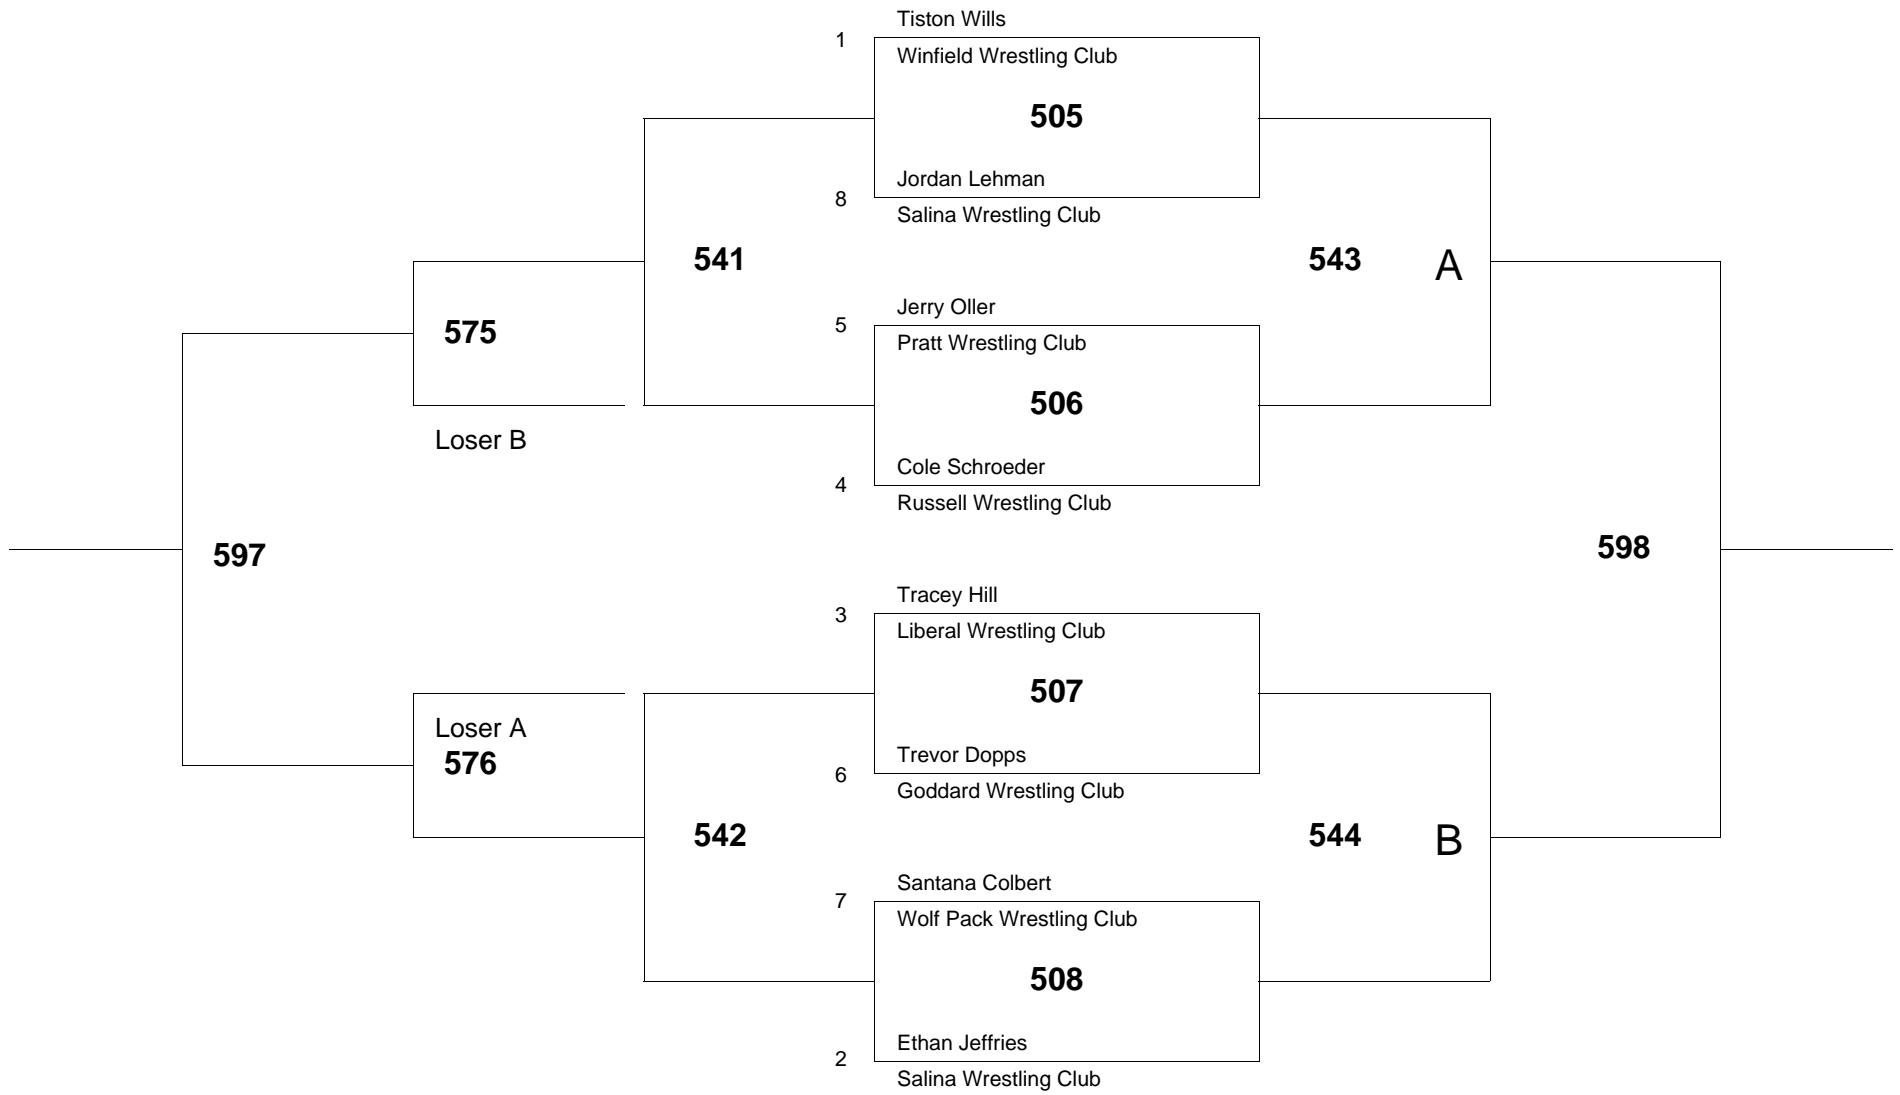

Age Group: 8 Weight Group 61 Bracket: B Mat # 5

# of wrestlers: 8

# of bouts: 12