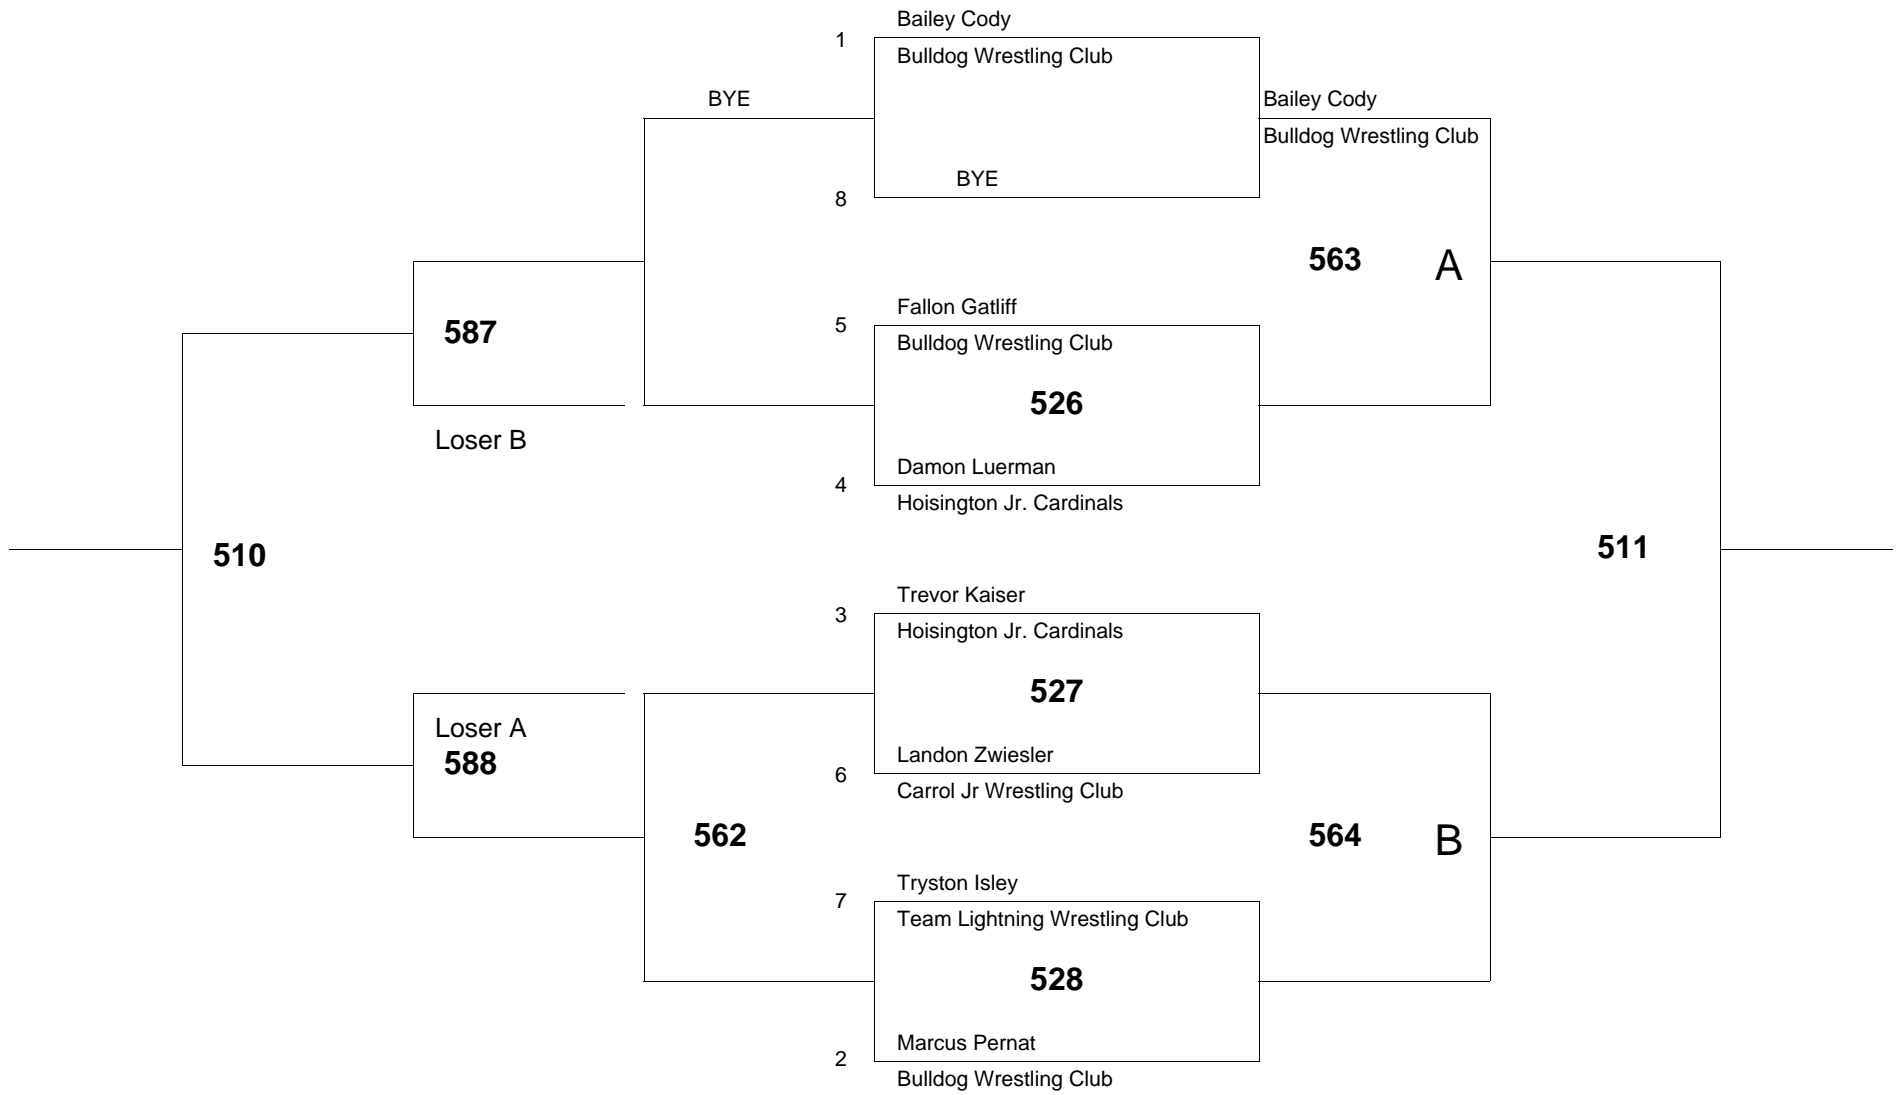

Age Group: 8 Weight Group 67 Bracket: B Mat # 5

# of wrestlers: 7

# of bouts: 10