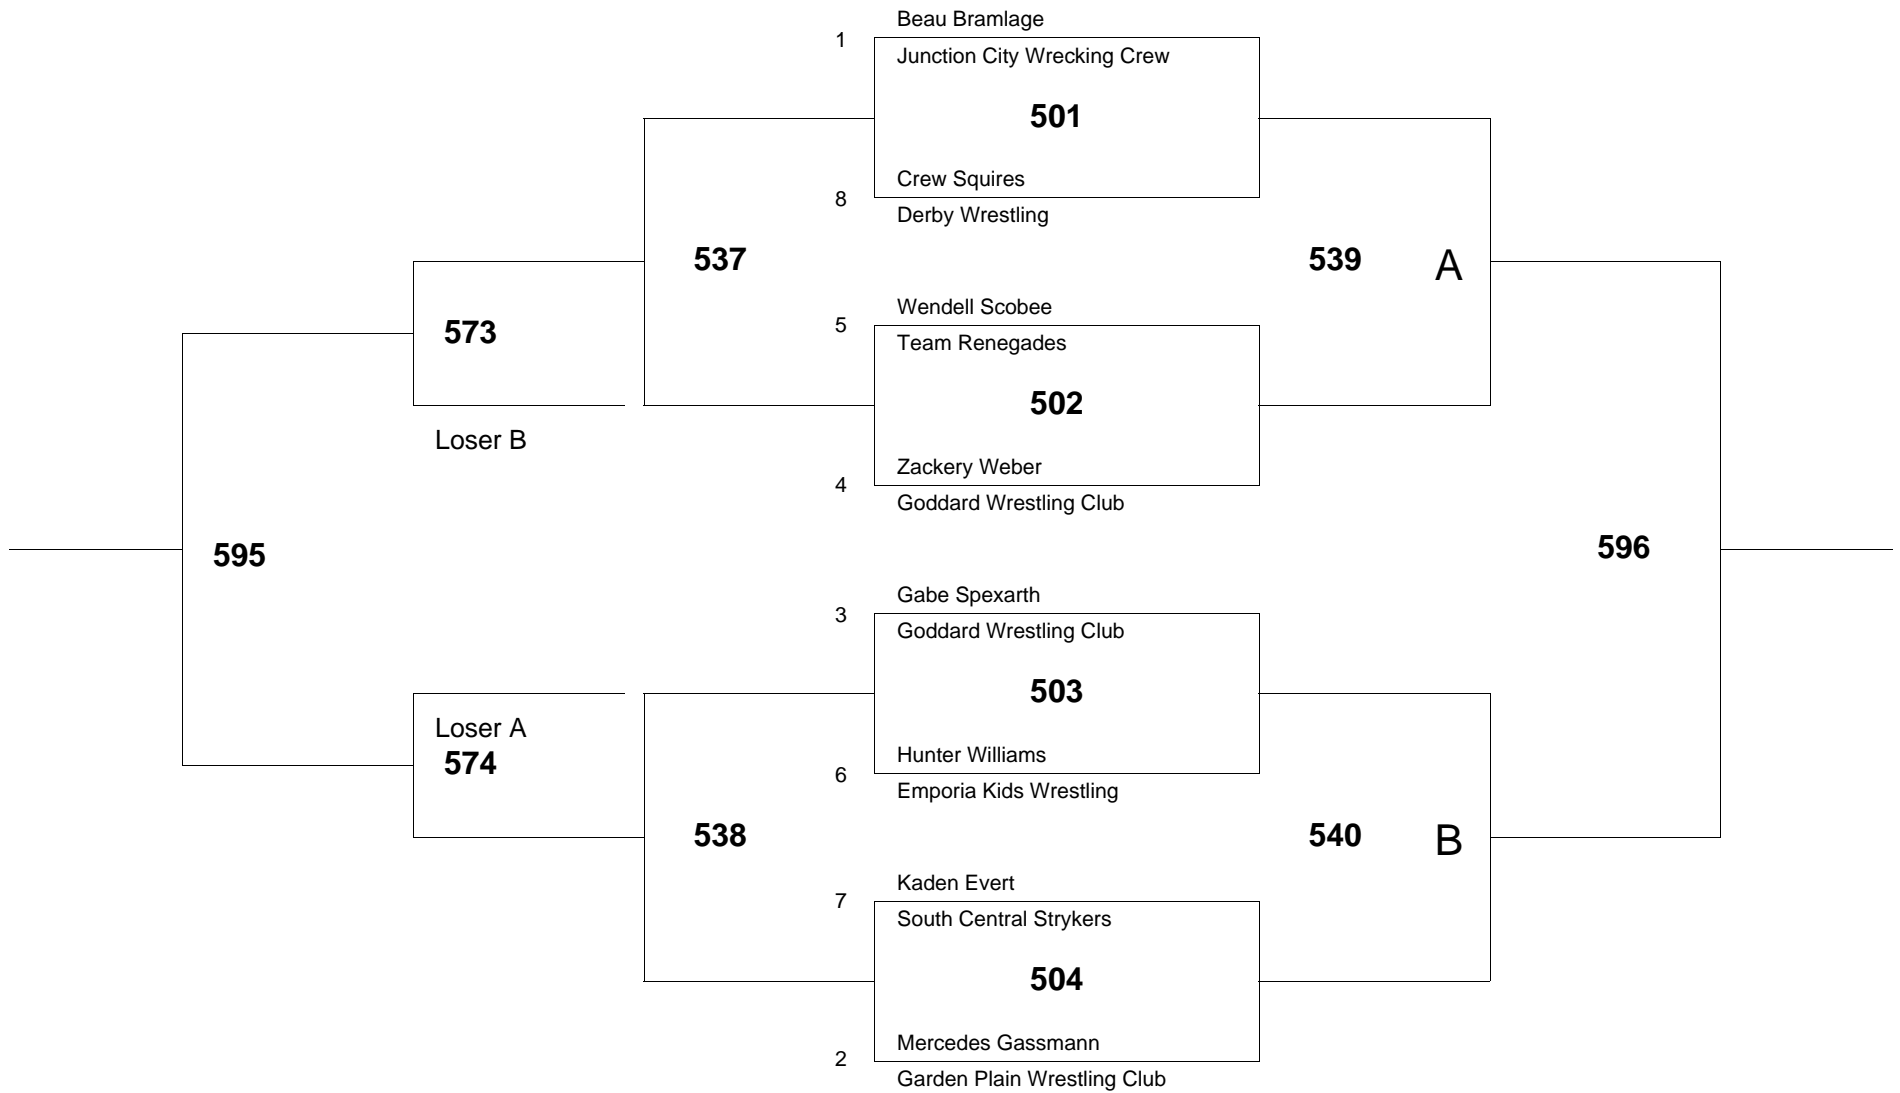

Age Group: 8 Weight Group 58 Bracket: B Mat # 4

of wrestlers: 8

of bouts: 12

Age Group: 8 Weight Group 58 Bracket: C Mat # 4

of wrestlers: 7

of bouts: 10

Age Group: 8 Weight Group 61 Bracket: A Mat # 5

of wrestlers: 8

of bouts: 12

Age Group: 8 Weight Group 61 Bracket: B Mat # 5

of wrestlers: 8

of bouts: 12

Age Group: 8 Weight Group 61 Bracket: C Mat # 5

of wrestlers: 8

of bouts: 12

Age Group: 8 Weight Group 64 Bracket: A Mat # 5