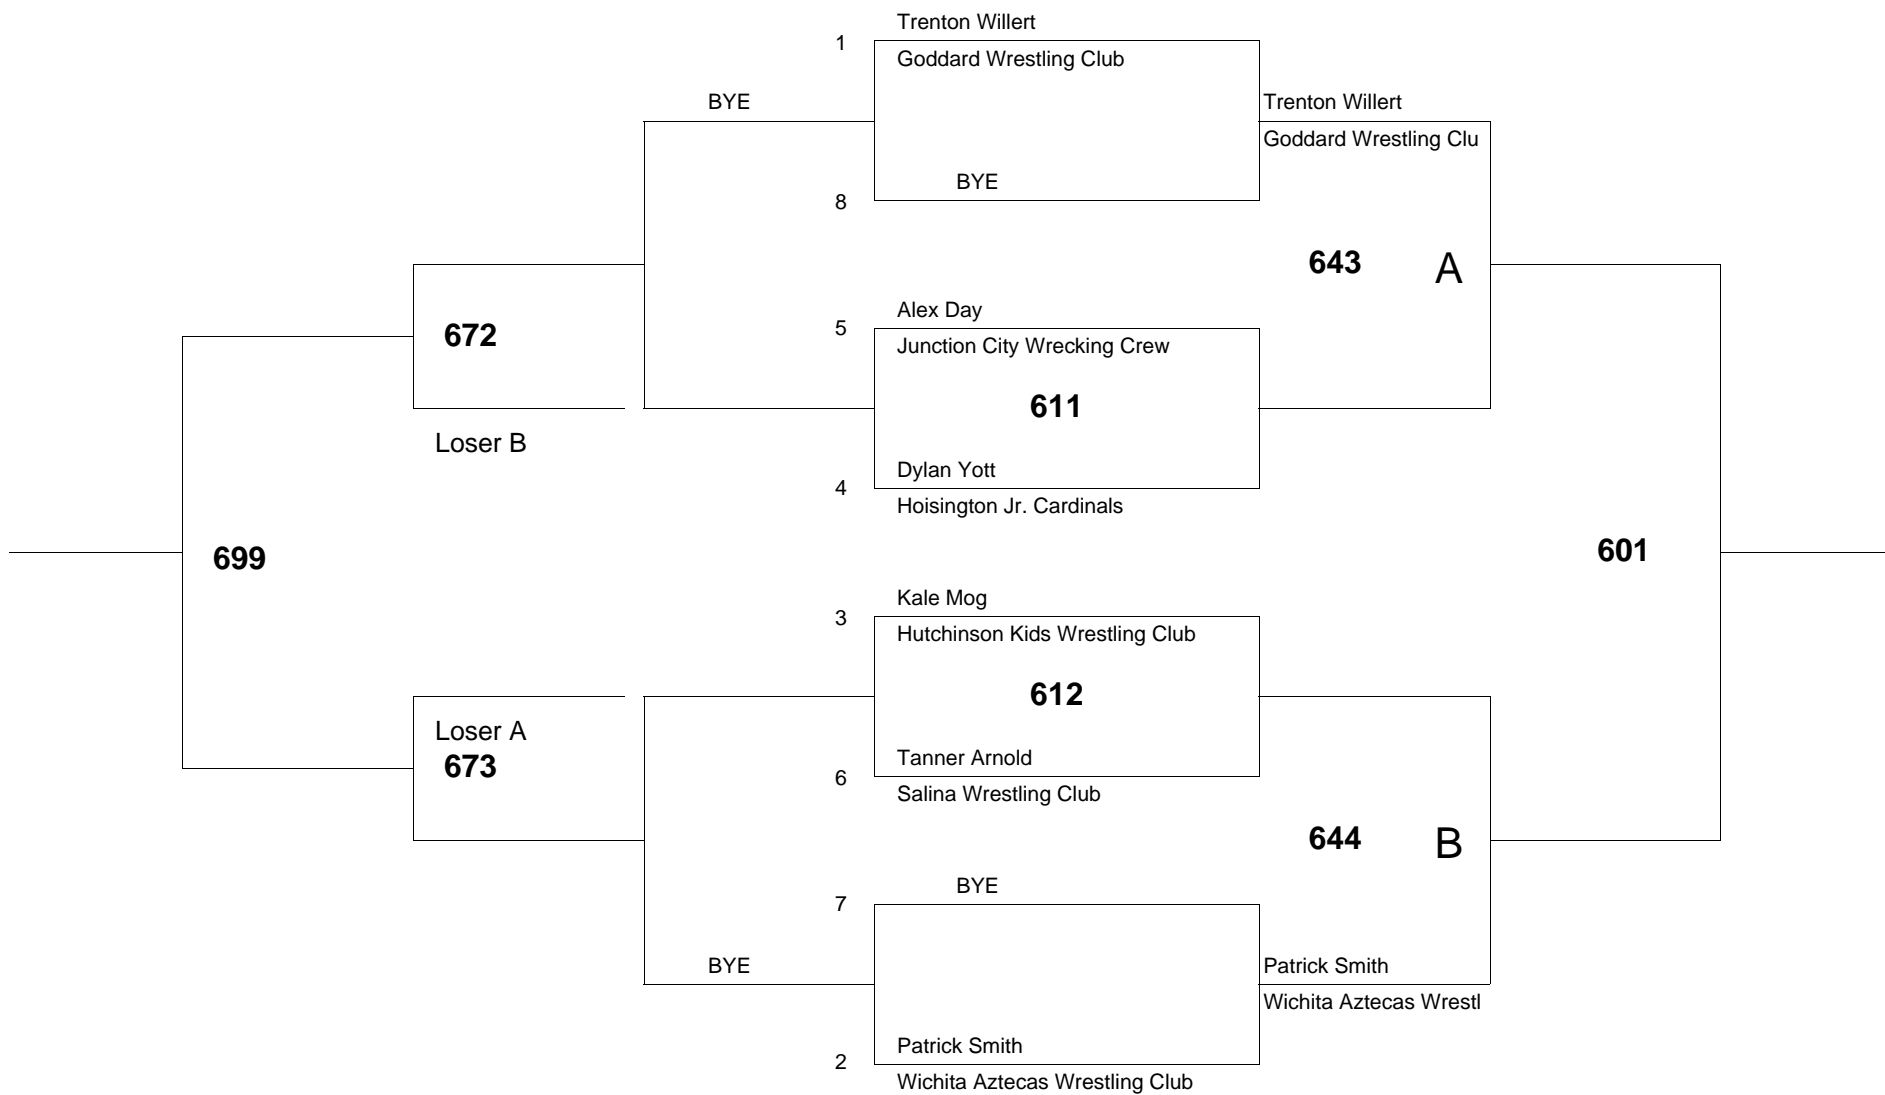

of wrestlers: 5

of bouts: 6

Age Group: 8 Weight Group 76 Bracket: A Mat # 6

of wrestlers: 7

of bouts: 10

Age Group: 8 Weight Group 80 Bracket: A Mat # 6

of wrestlers: 7

of bouts: 10

Age Group: 8 Weight Group 80 Bracket: B Mat # 6

of wrestlers: 6

of bouts: 8

Age Group: 8 Weight Group 88 Bracket: A Mat # 6

of wrestlers: 7

of bouts: 10

Age Group: 8 Weight Group 88 Bracket: B Mat # 6

of wrestlers: 6