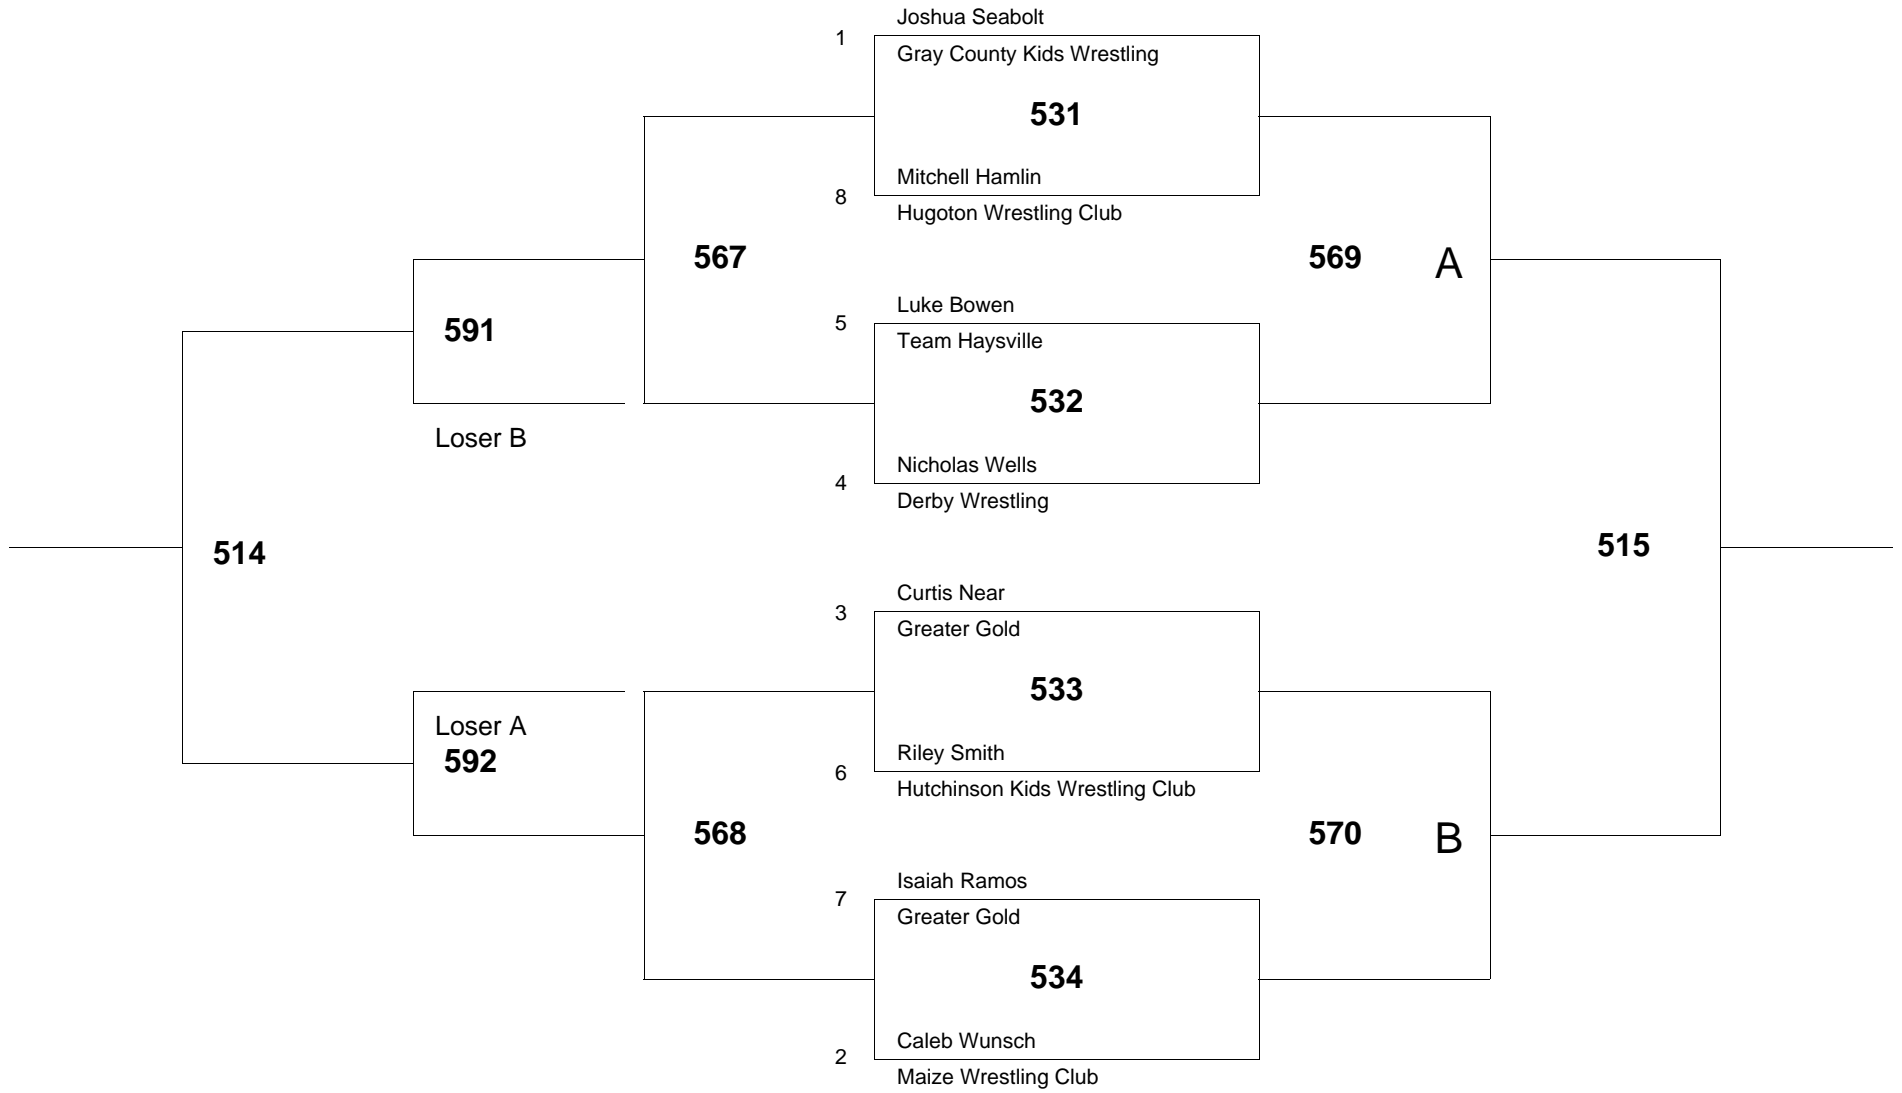

Age Group: 8 Weight Group 70 Bracket: A Mat # 5

# of wrestlers: 8

# of bouts: 12