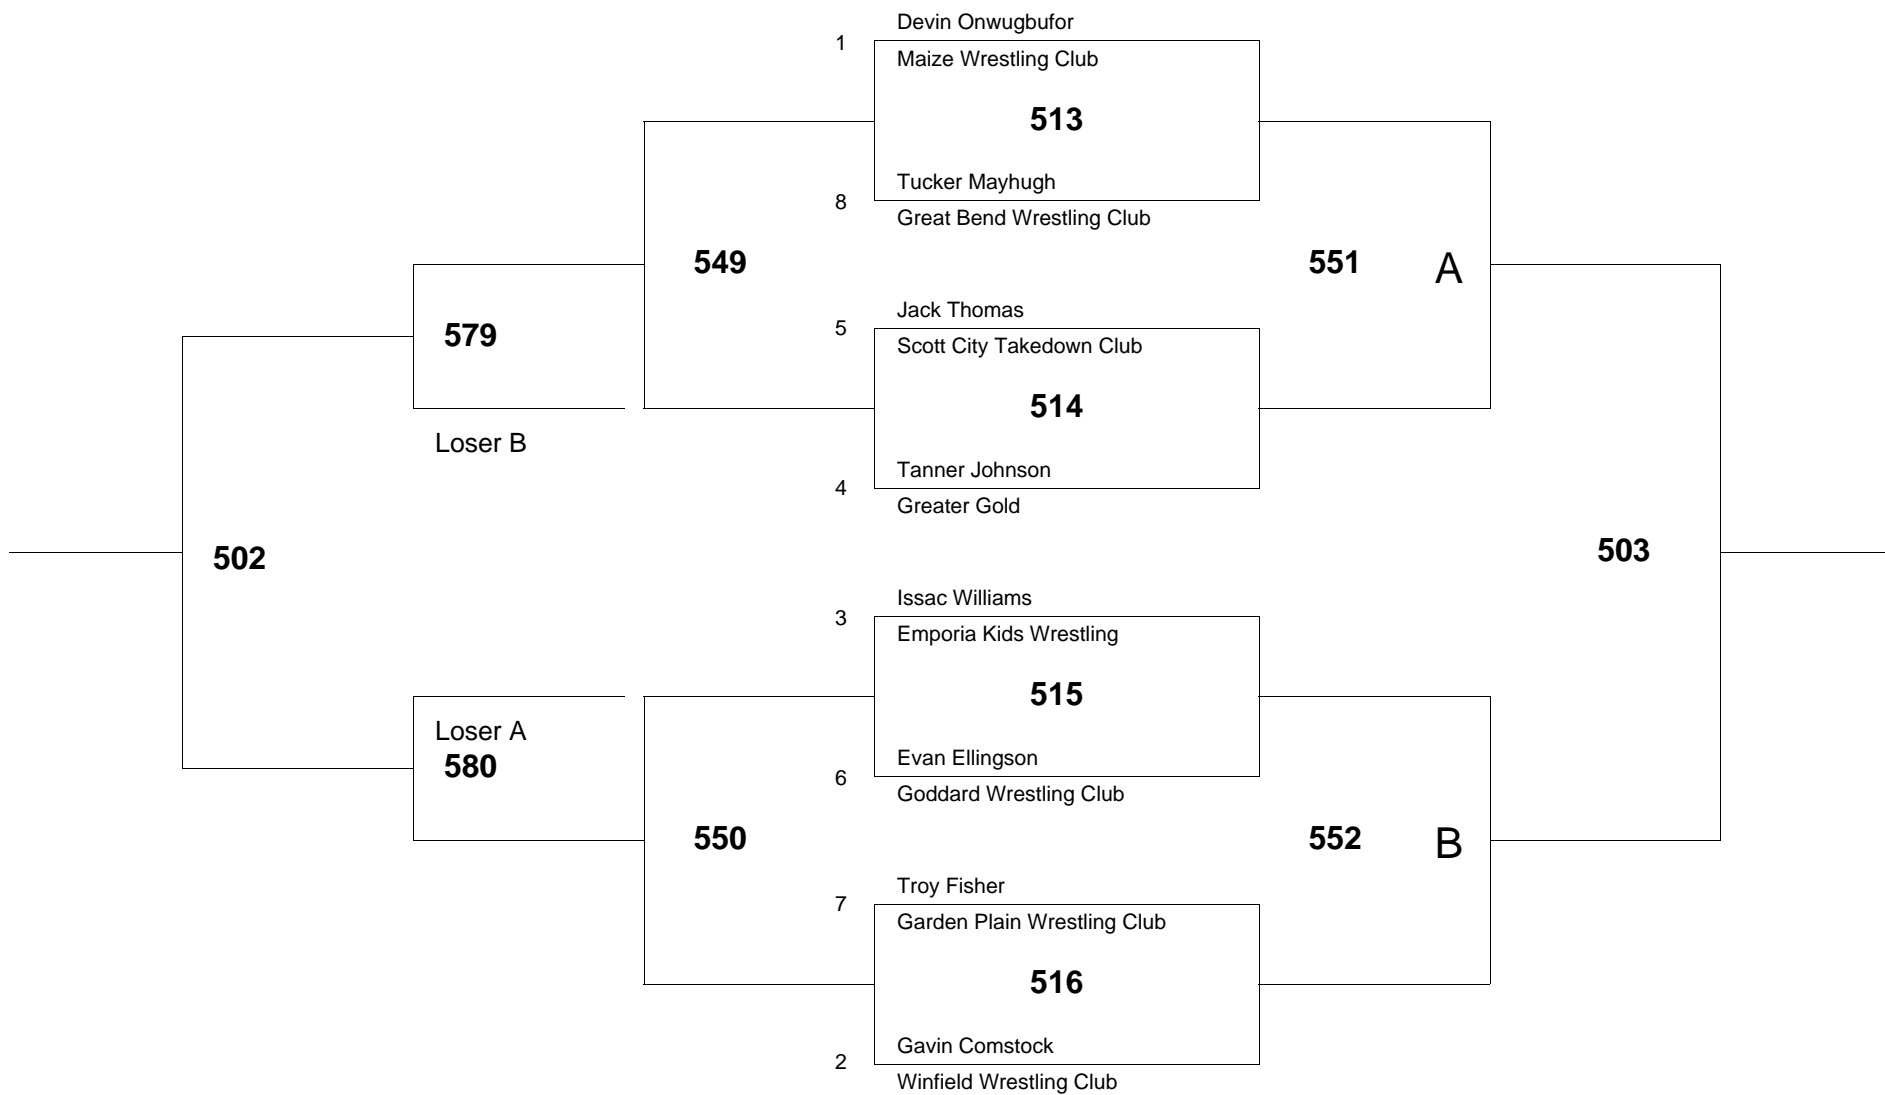

of bouts: 12

Age Group: 8 Weight Group 61 Bracket: B Mat # 5

of wrestlers: 8

of bouts: 12

Age Group: 8 Weight Group 61 Bracket: C Mat # 5

of wrestlers: 8

of bouts: 12

Age Group: 8 Weight Group 64 Bracket: A Mat # 5