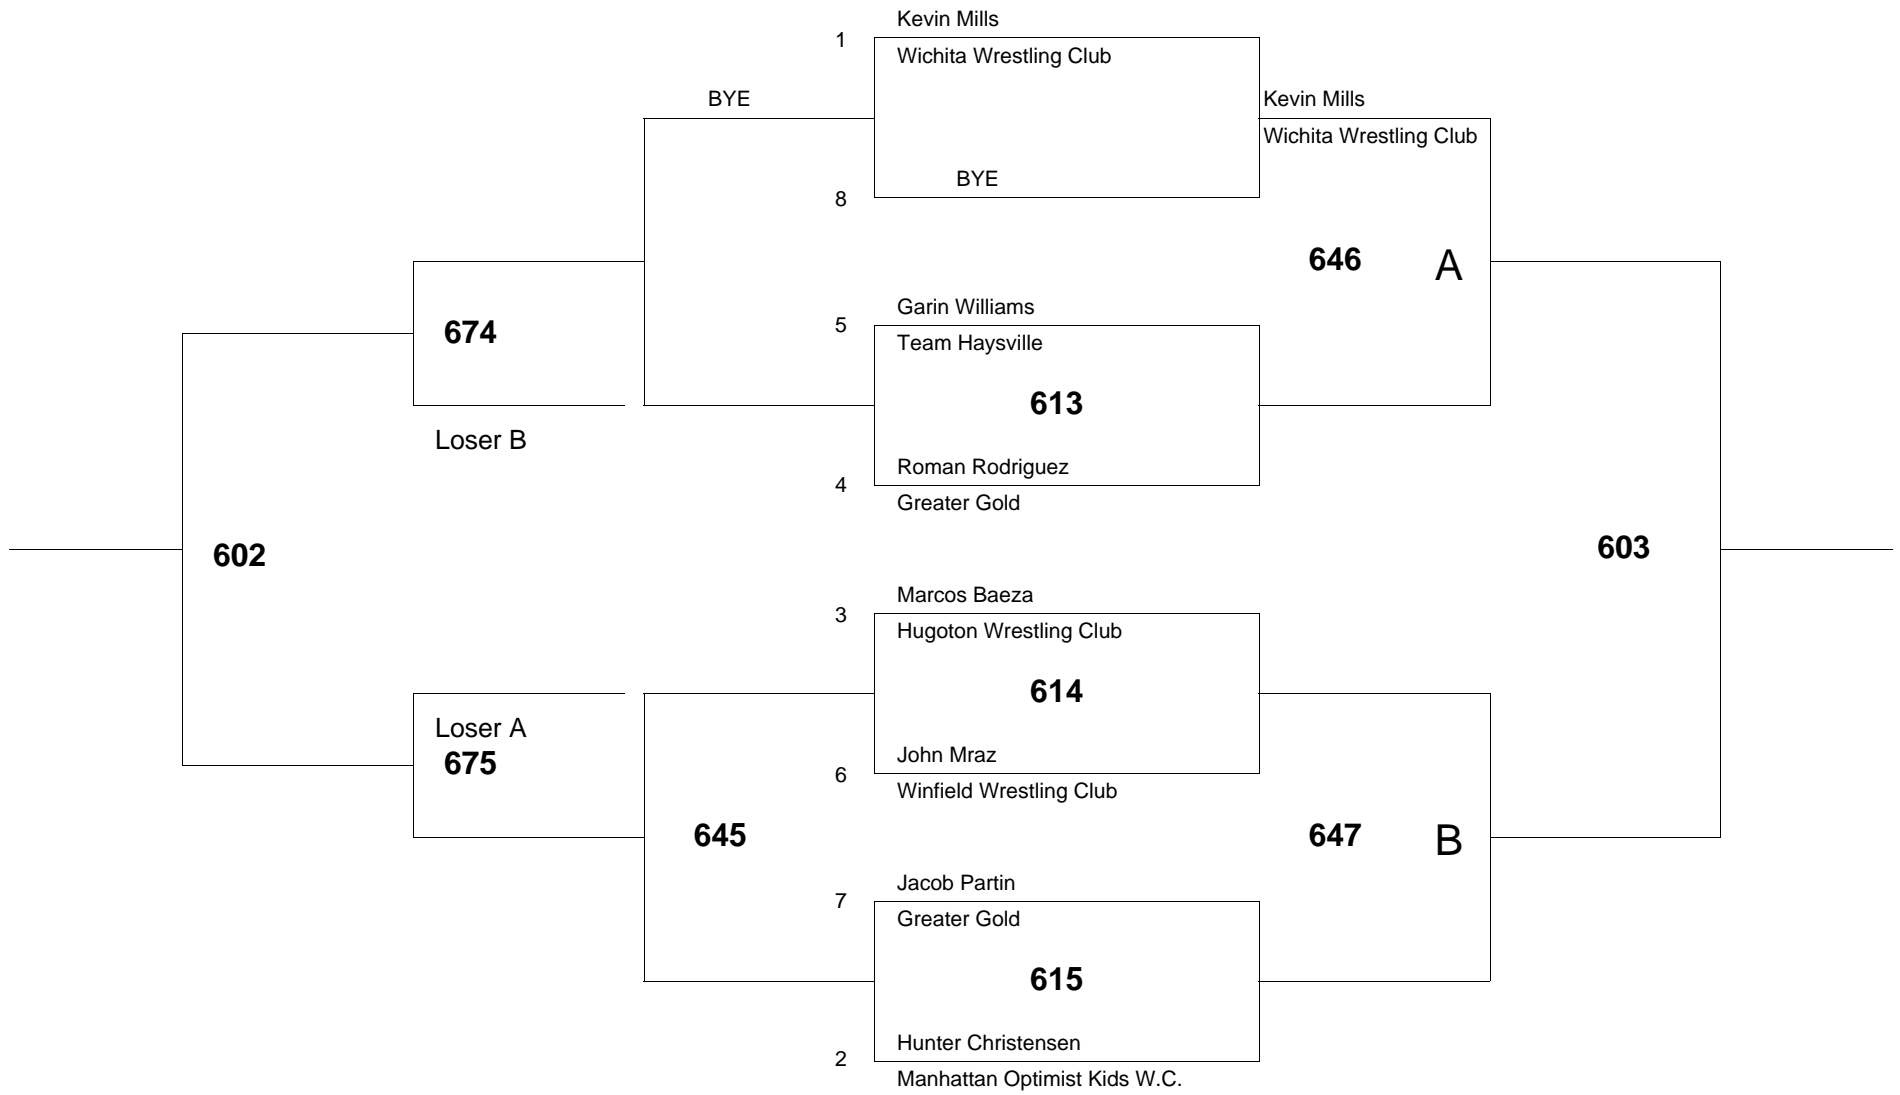

of wrestlers: 5

of bouts: 6

Age Group: 8 Weight Group 76 Bracket: A Mat # 6

of wrestlers: 7

of bouts: 10

Age Group: 8 Weight Group 80 Bracket: A Mat # 6

of wrestlers: 7

of bouts: 10

Age Group: 8 Weight Group 80 Bracket: B Mat # 6

of wrestlers: 6

of bouts: 8

Age Group: 8 Weight Group 88 Bracket: A Mat # 6

of wrestlers: 7

of bouts: 10

Age Group: 8 Weight Group 88 Bracket: B Mat # 6

of wrestlers: 6