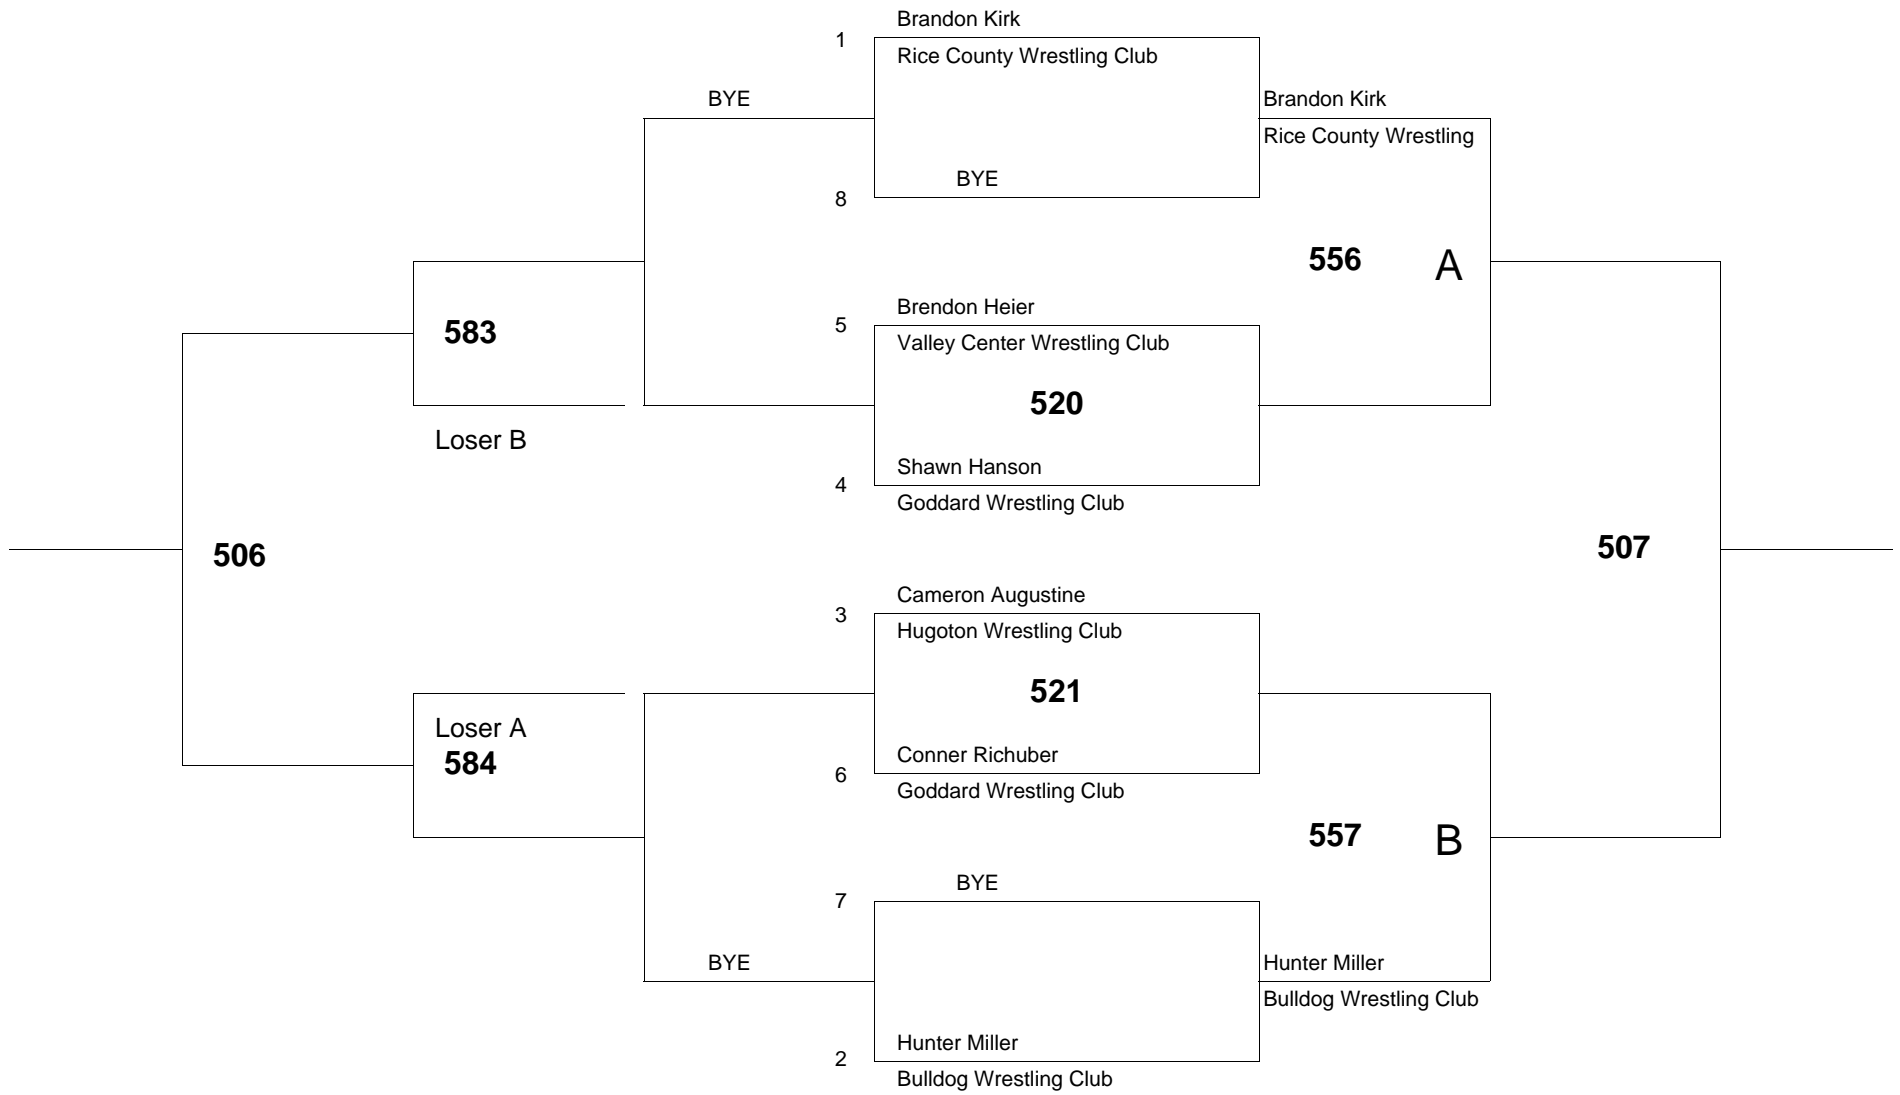

of bouts: 12

Age Group: 8 Weight Group 61 Bracket: B Mat # 5

of wrestlers: 8

of bouts: 12

Age Group: 8 Weight Group 61 Bracket: C Mat # 5

of wrestlers: 8

of bouts: 12

Age Group: 8 Weight Group 64 Bracket: A Mat # 5

of wrestlers: 8

of bouts: 12

Age Group: 8 Weight Group 64 Bracket: B Mat # 5

of wrestlers: 7

of bouts: 10

Age Group: 8 Weight Group 64 Bracket: C Mat # 5

of wrestlers: 6

of bouts: 8

Age Group: 8 Weight Group 67 Bracket: A Mat # 5

of wrestlers: 8

of bouts: 12

Age Group: 8 Weight Group 67 Bracket: B Mat # 5

of wrestlers: 7

of bouts: 10

Age Group: 8 Weight Group 67 Bracket: C Mat # 5

of wrestlers: 6