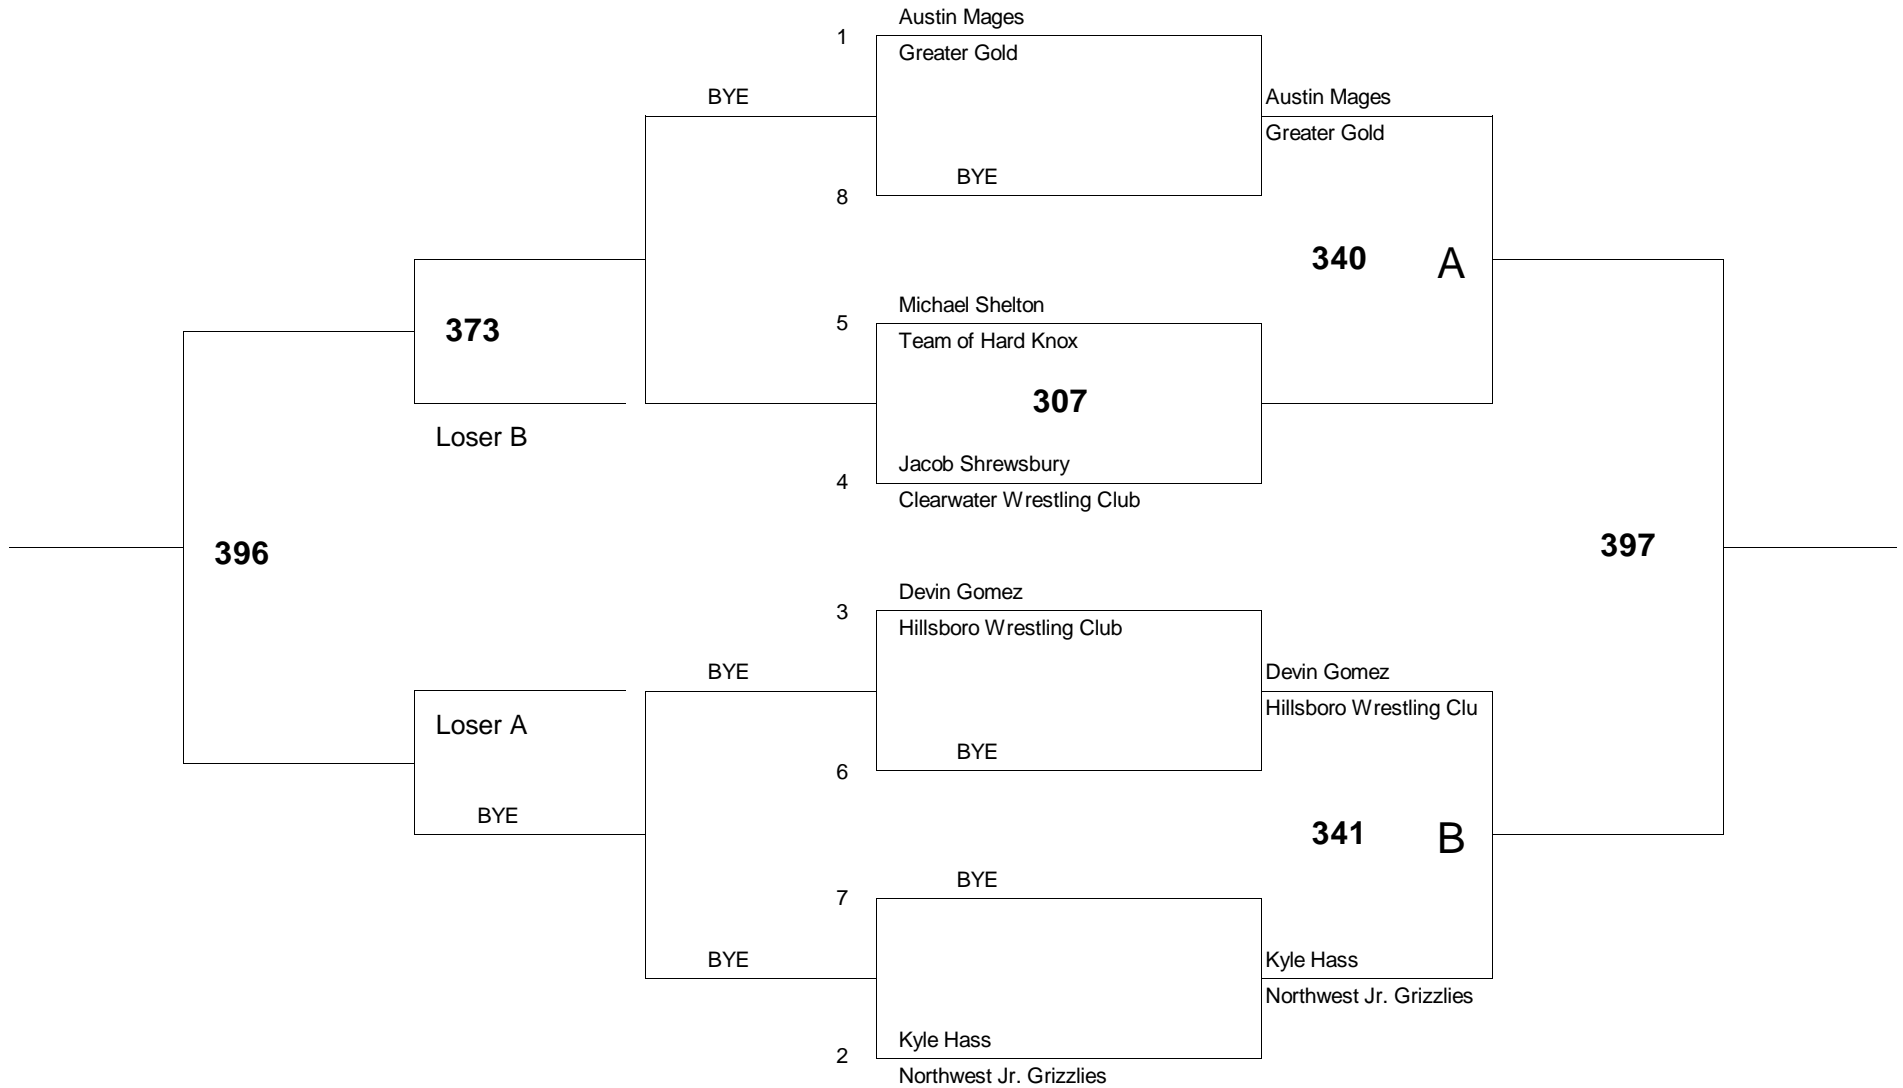

Age Group: 6 Weight Group 58 Bracket: A Mat # 3

# of wrestlers: 5

# of bouts: 6