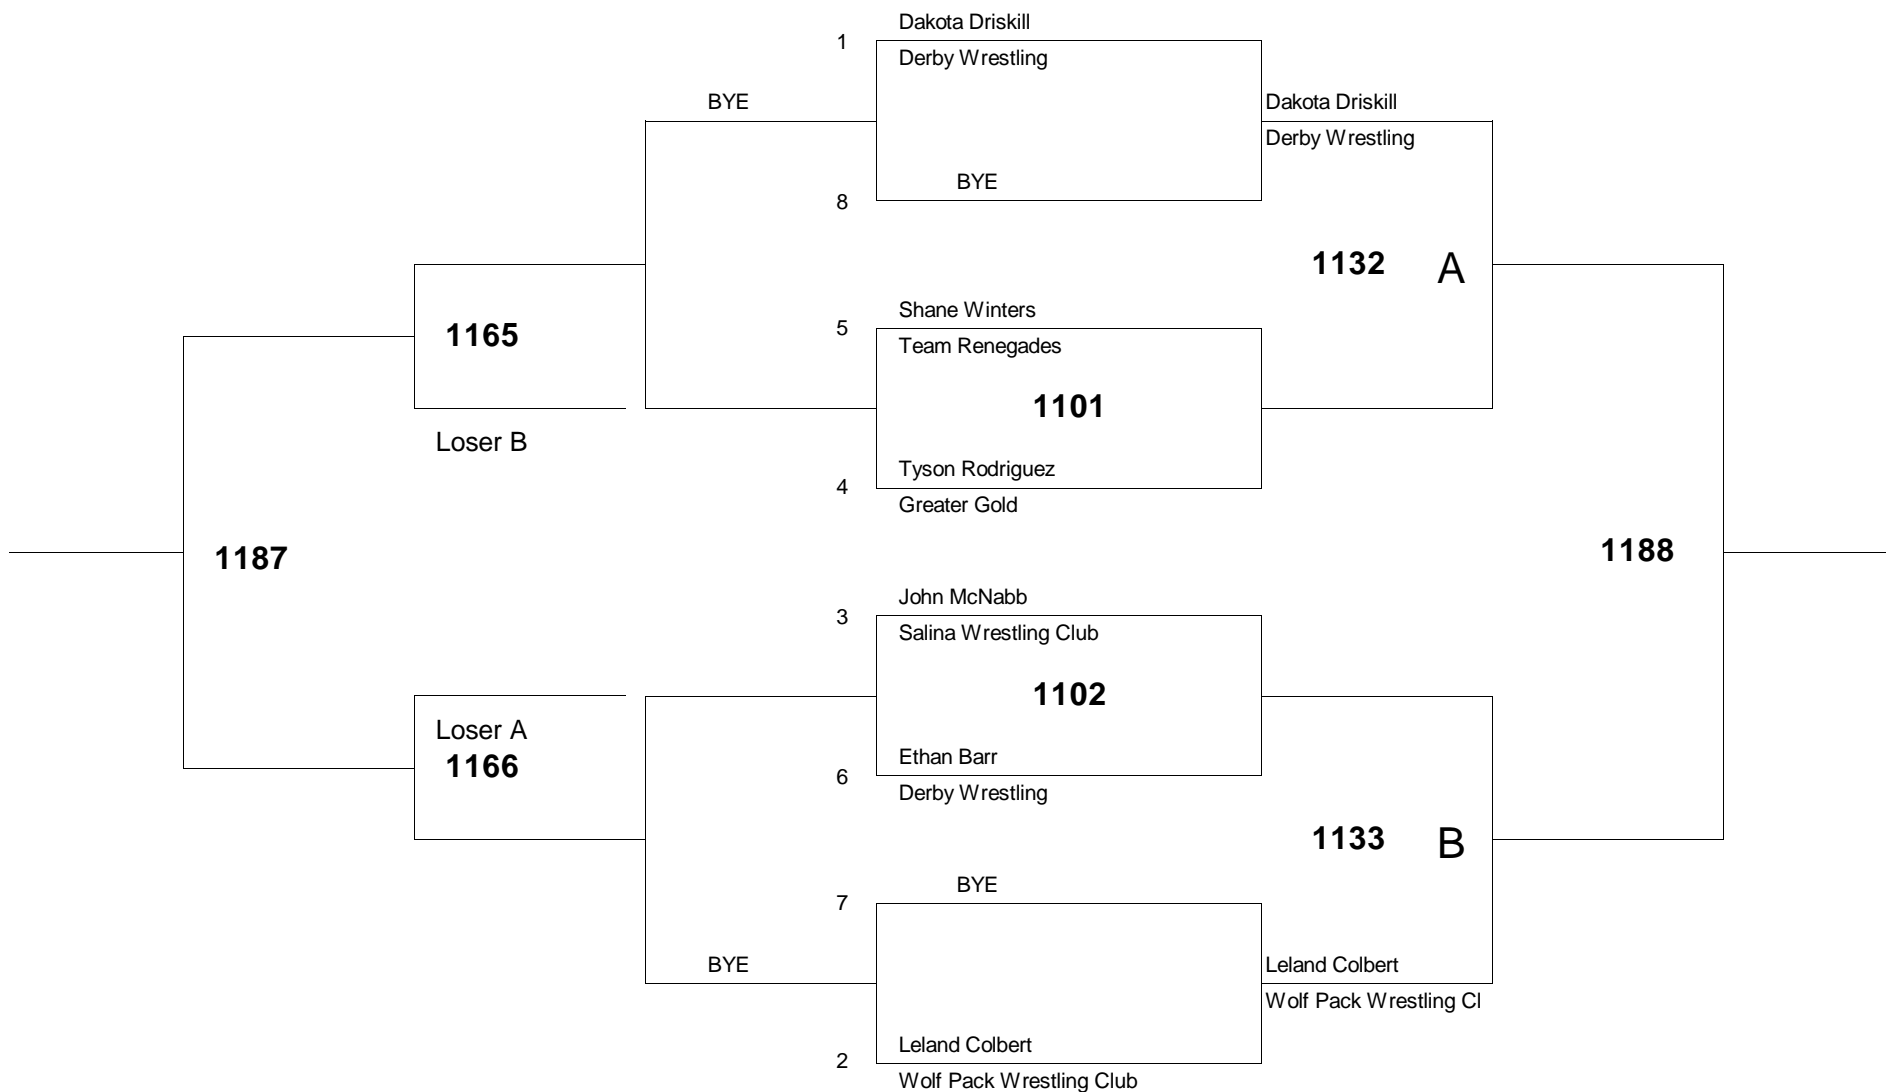

Age Group: 12   Weight Group 96   Bracket: A   Mat # 11

# of wrestlers: 6

# of bouts: 8