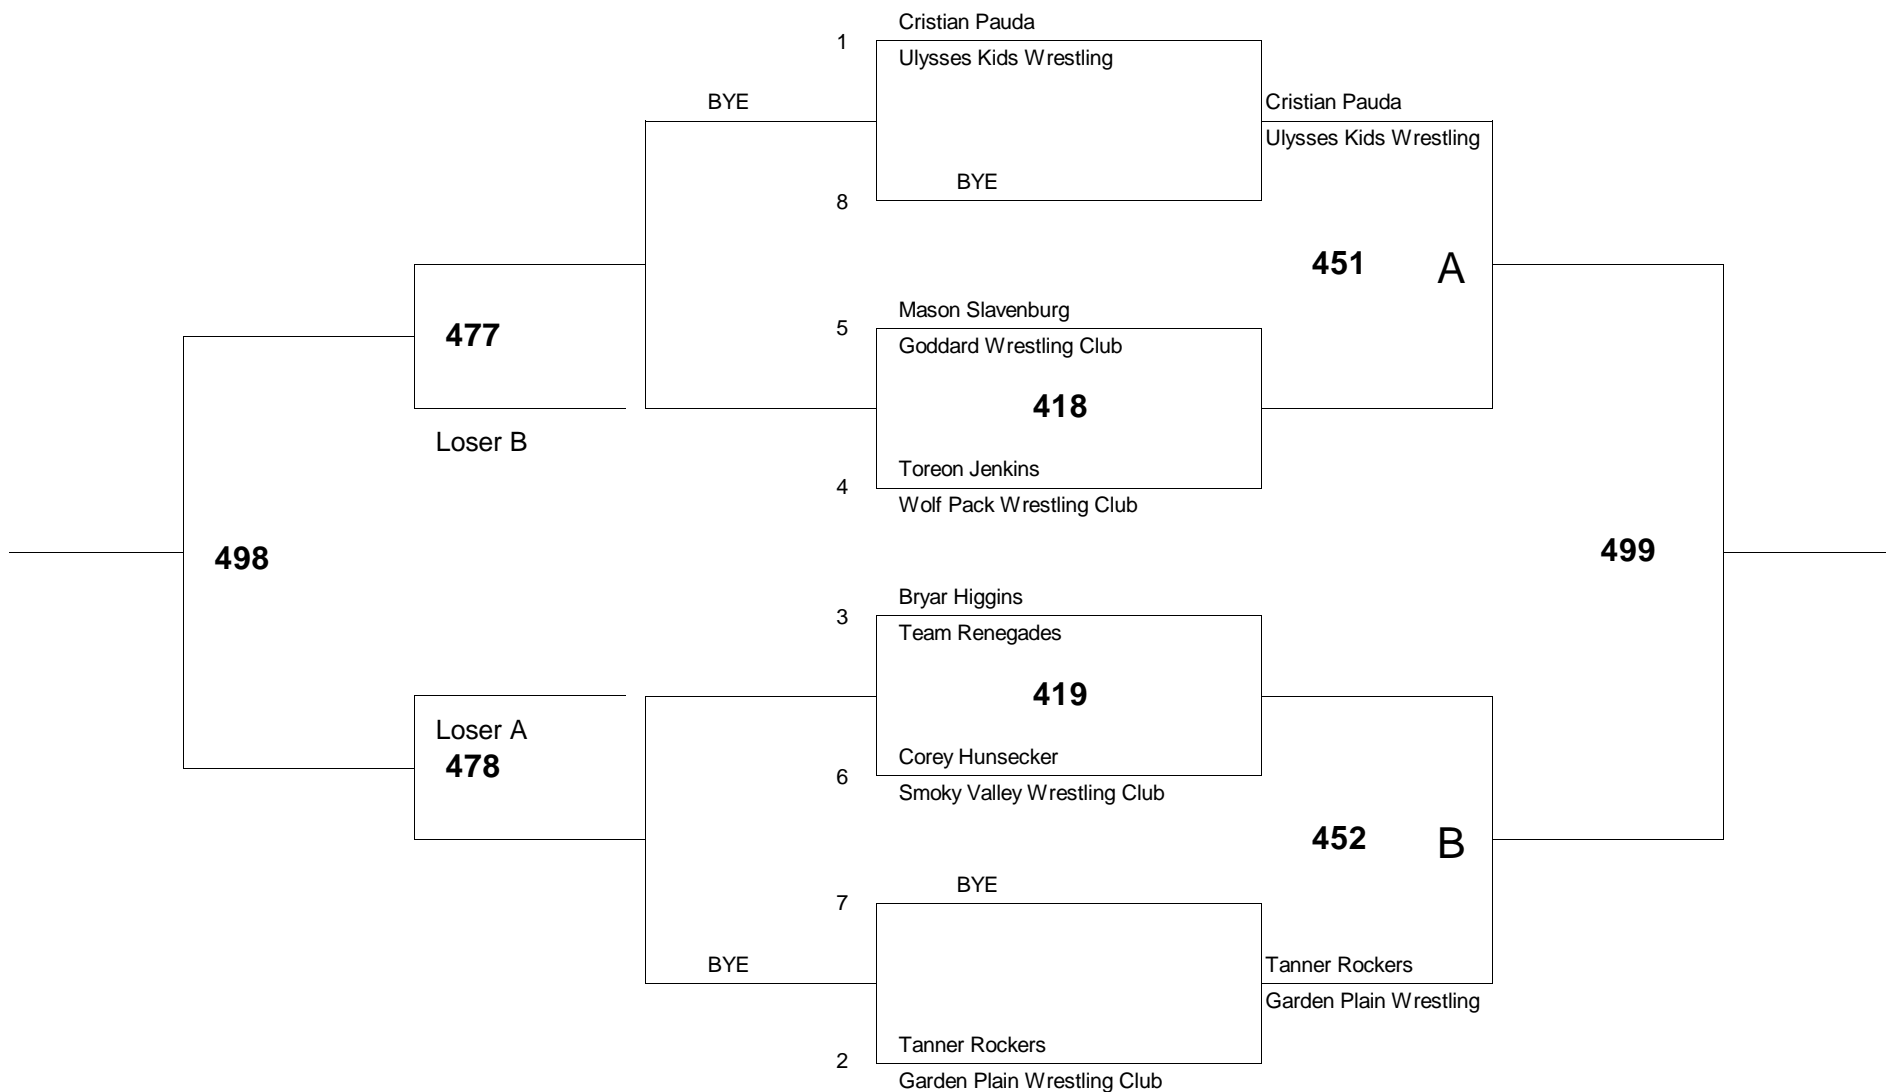

Age Group: 8 Weight Group 55 Bracket: D Mat # 4

# of wrestlers: 6

# of bouts: 8