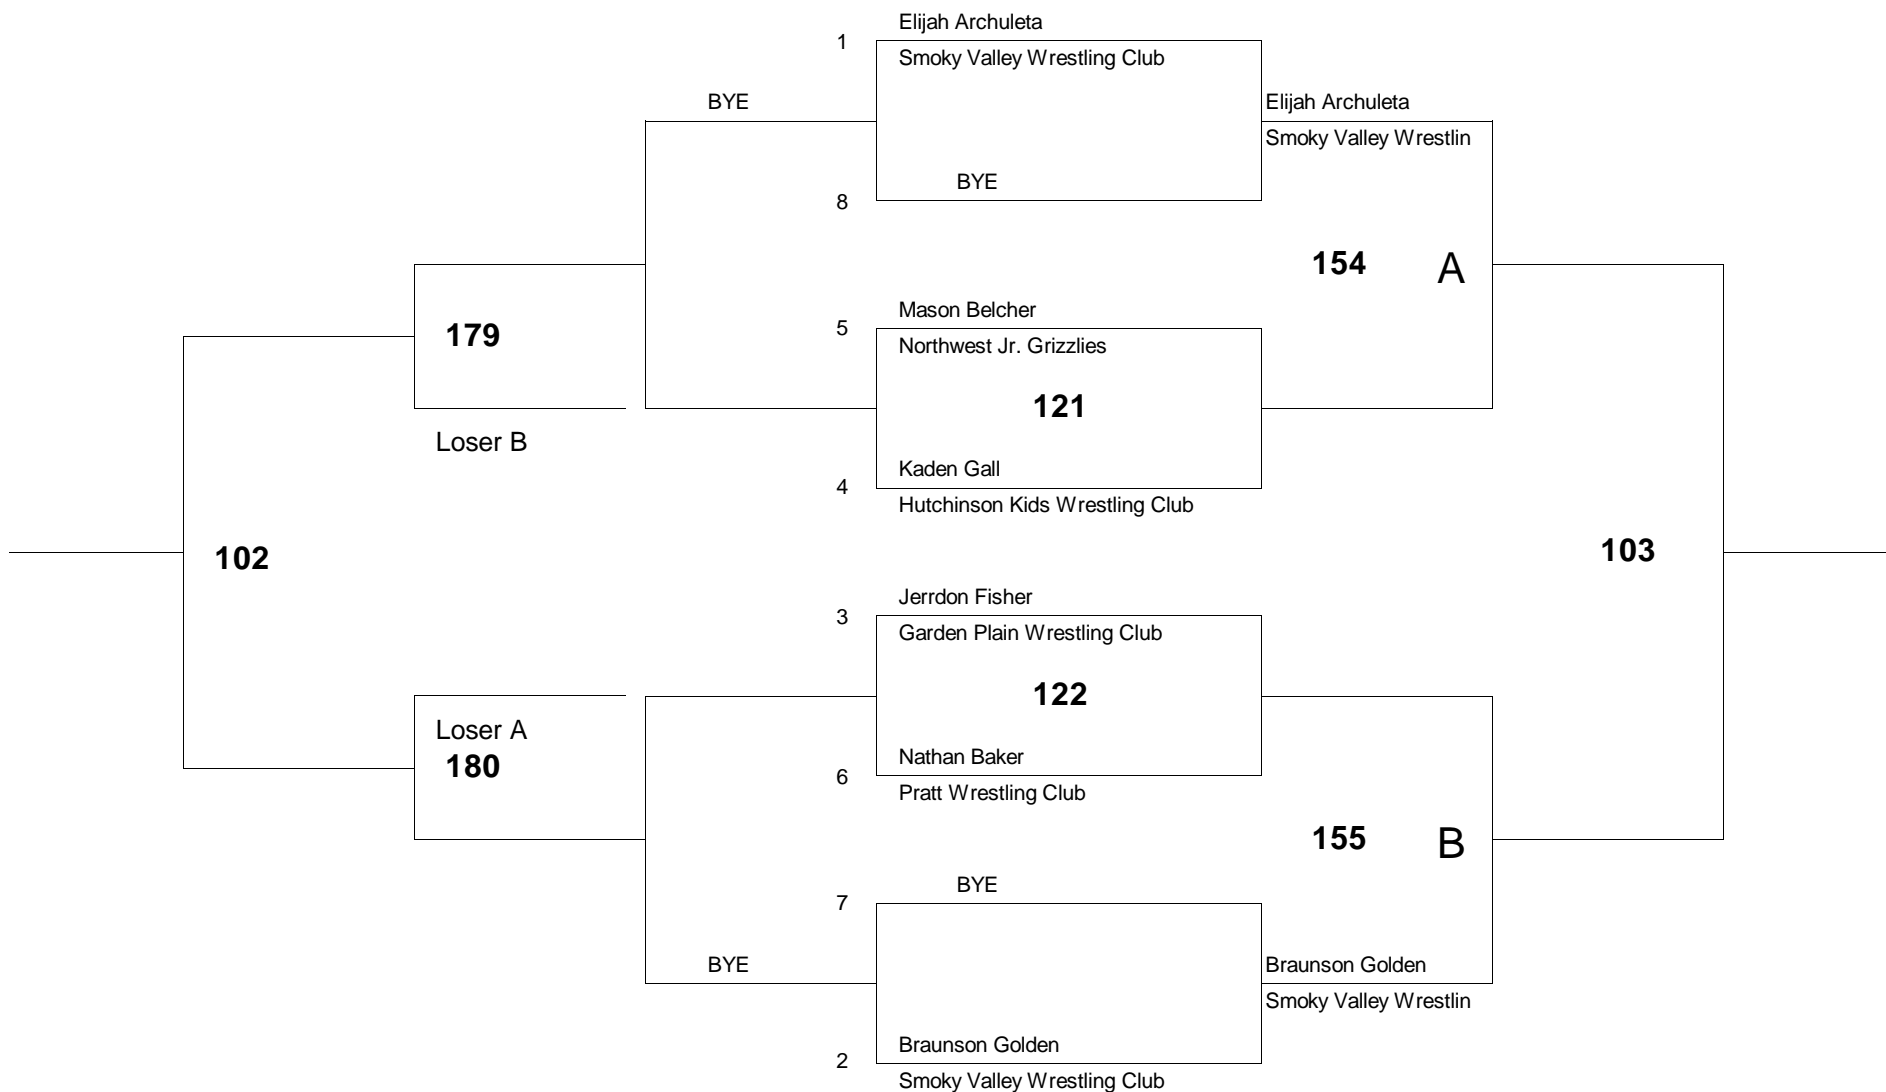

Age Group: 6 Weight Group 43 Bracket: C Mat # 1

# of wrestlers: 6

# of bouts: 8