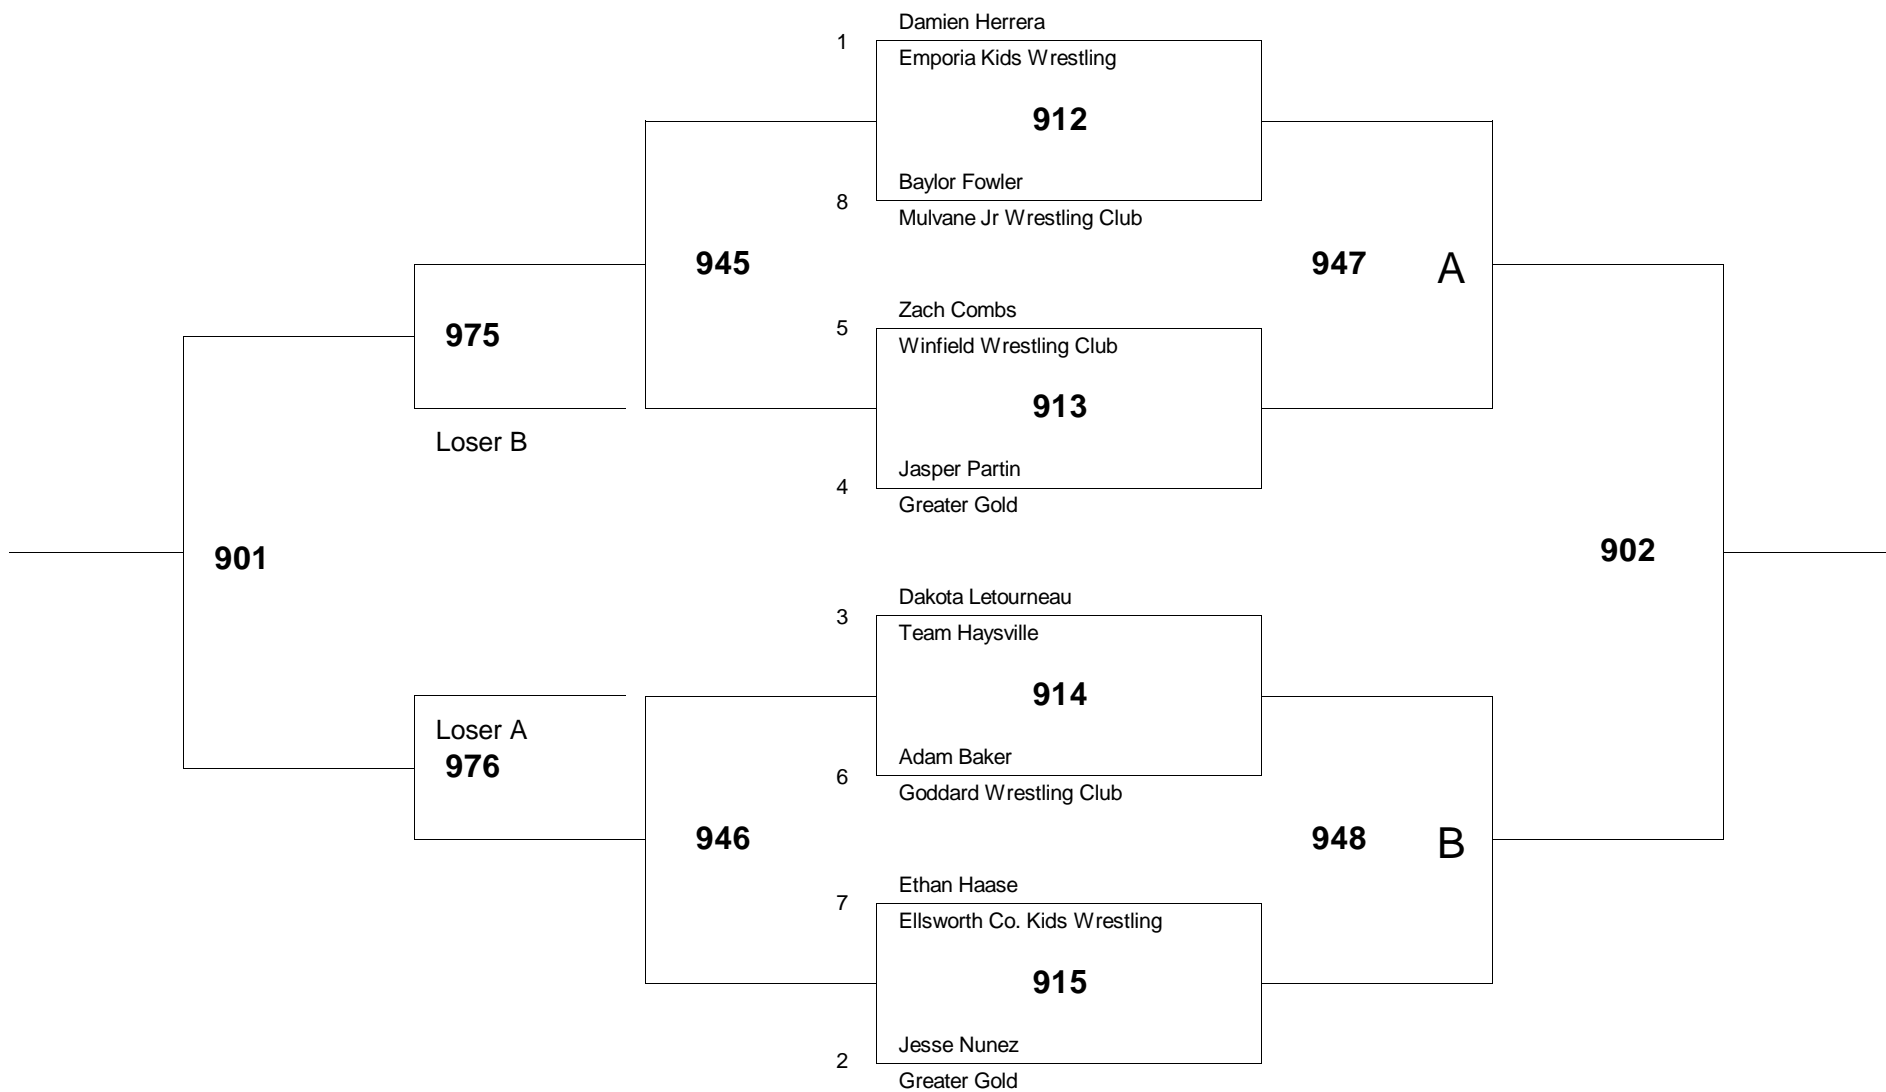

Age Group: 10 Weight Group 95 Bracket: B Mat # 9

of wrestlers: 6

of bouts: 8

Age Group: 10 Weight Group 100 Bracket: A Mat # 9

of wrestlers: 7

of bouts: 10

Age Group: 10 Weight Group 100 Bracket: B Mat # 9

of wrestlers: 8