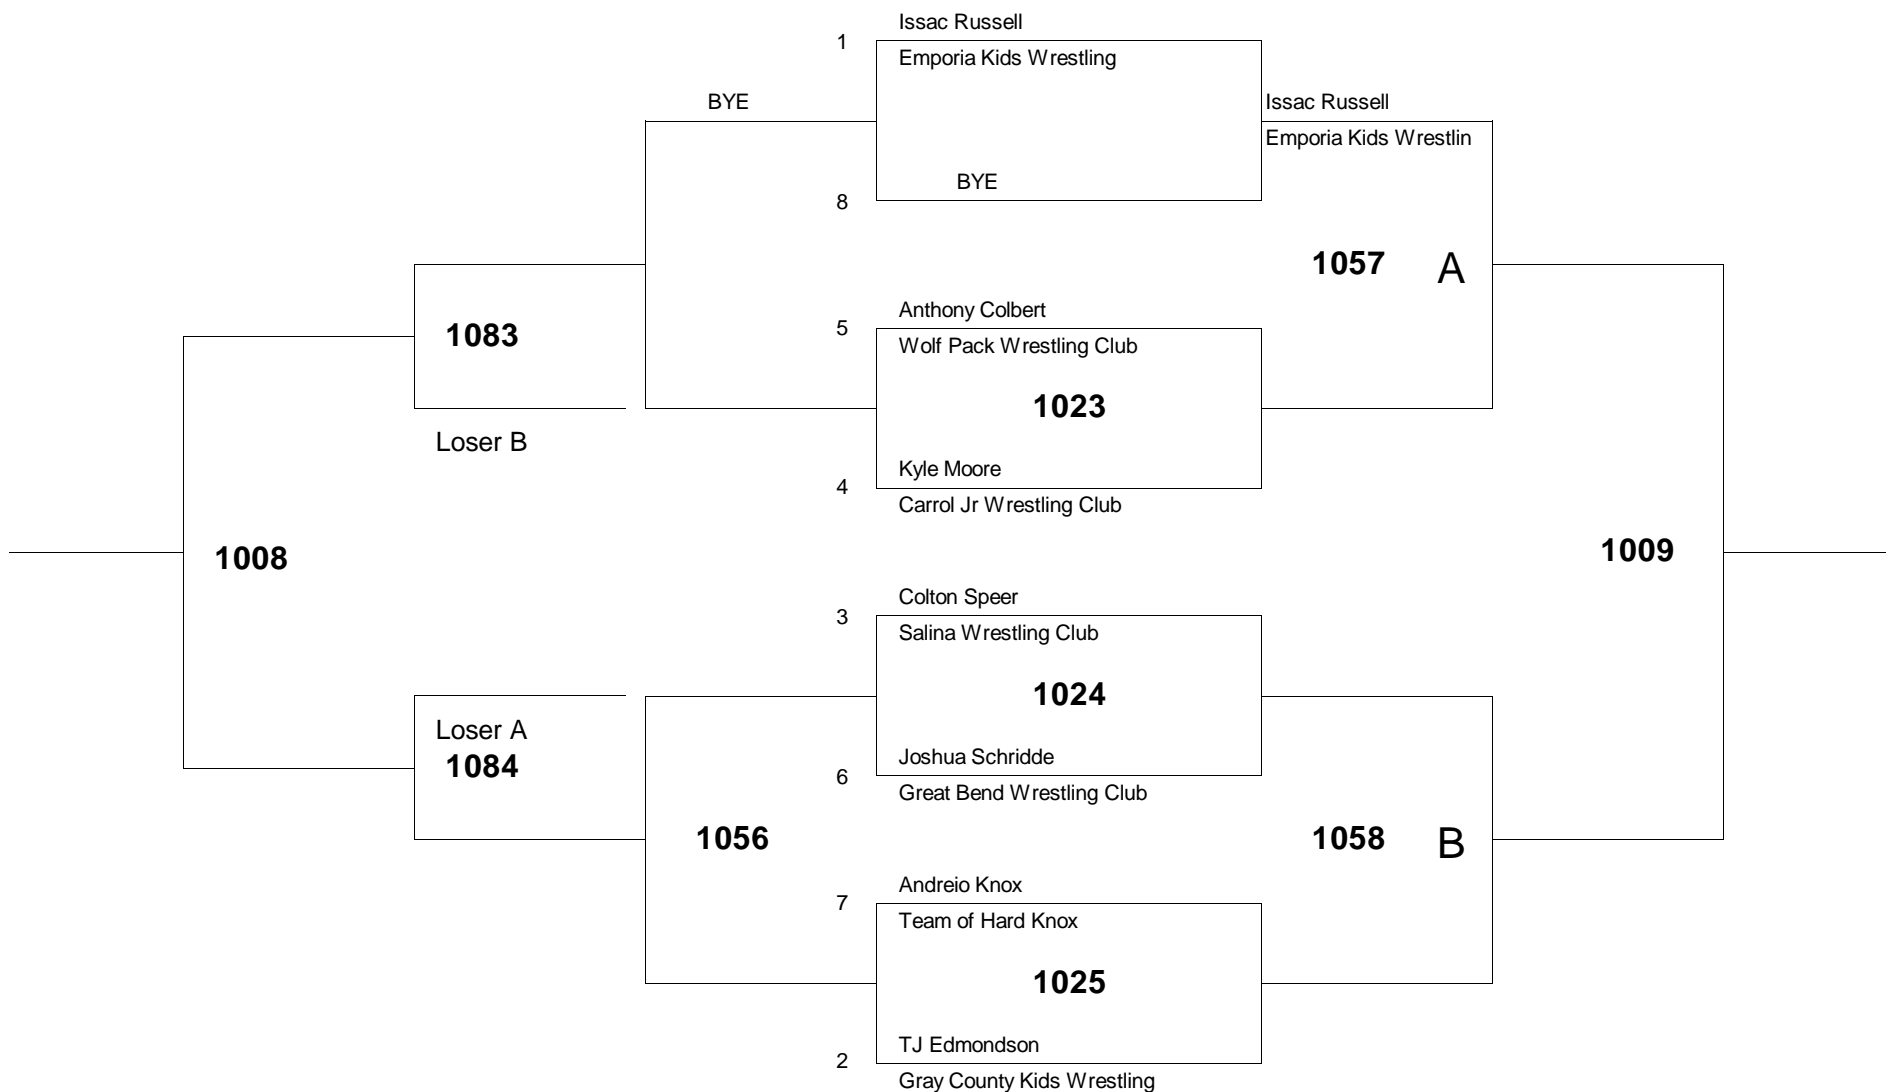

Age Group: 12   Weight Group 88   Bracket: B   Mat # 10

# of wrestlers: 7

# of bouts: 10