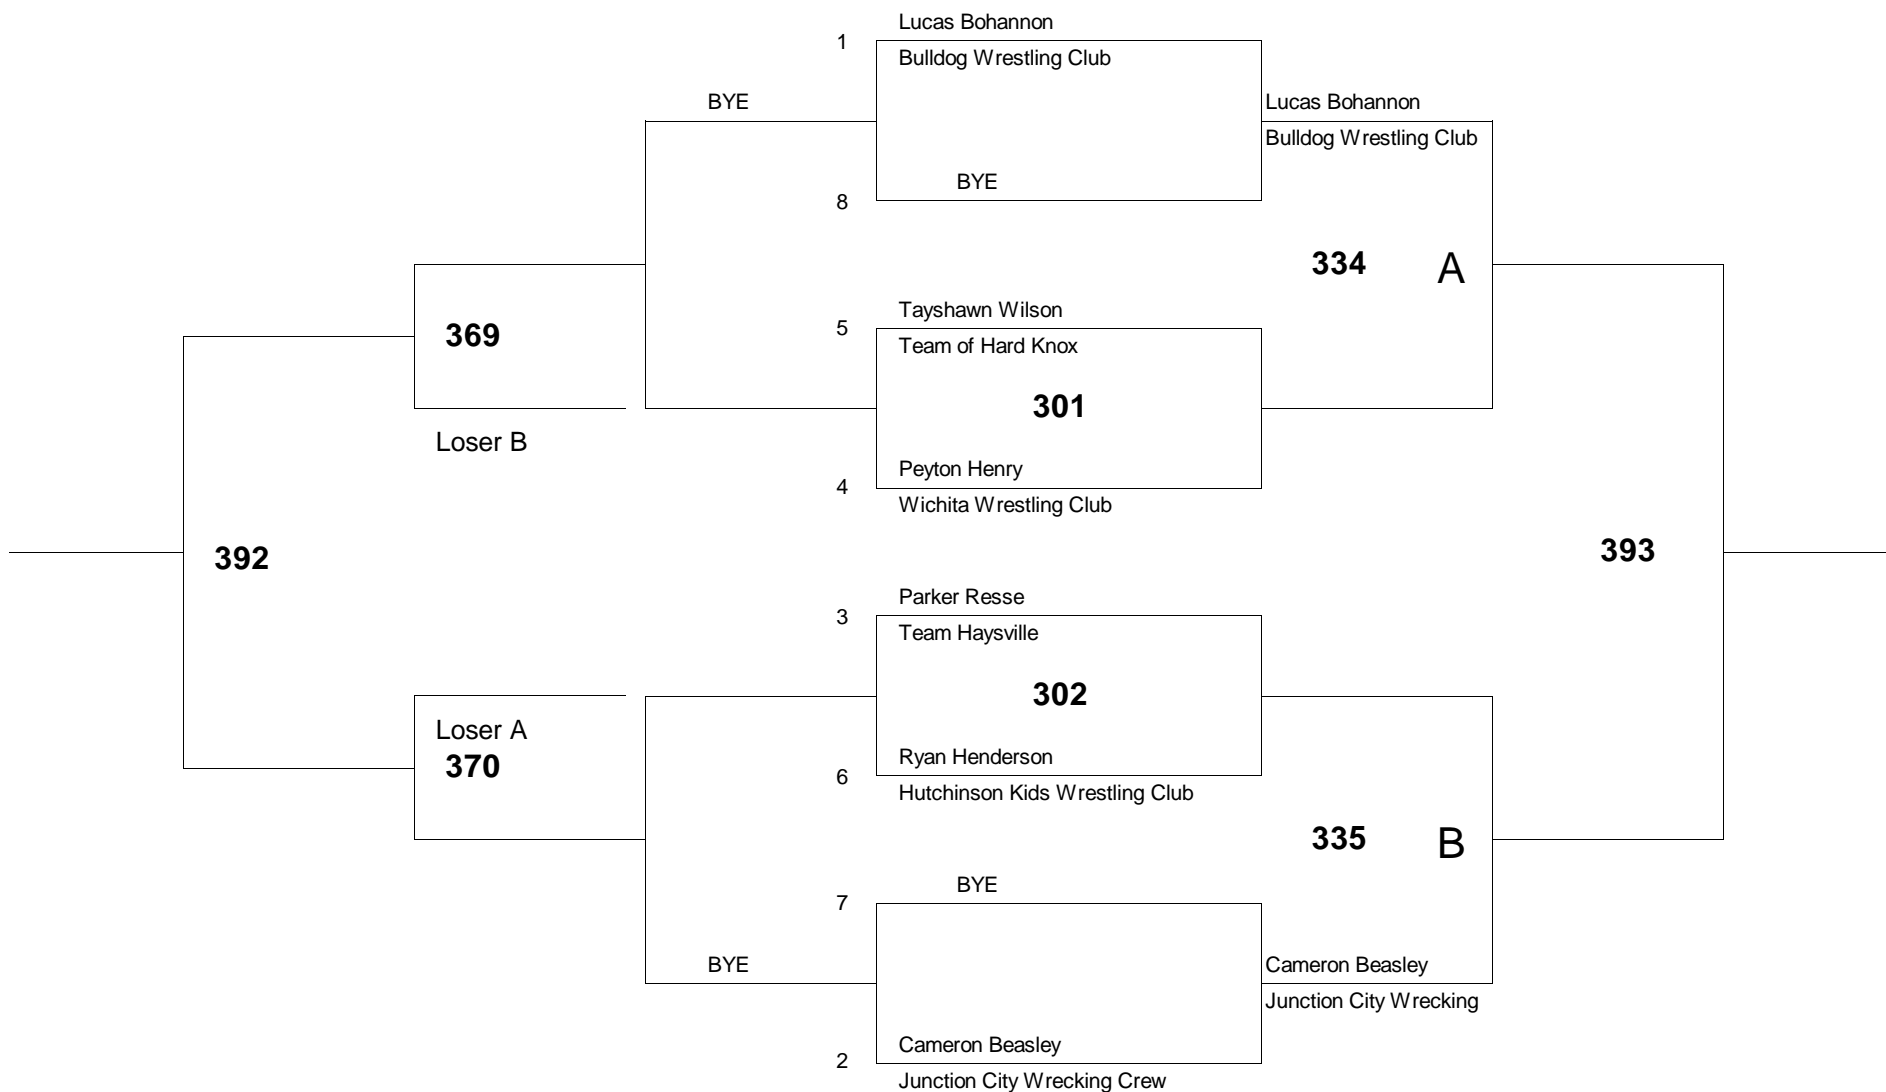

of bouts: 10

Age Group: 6 Weight Group 52 Bracket: D Mat # 2

of wrestlers: 6

of bouts: 8

Age Group: 6 Weight Group 55 Bracket: B Mat # 3

of wrestlers: 6

of bouts: 8

Age Group: 6 Weight Group 55 Bracket: C Mat # 3