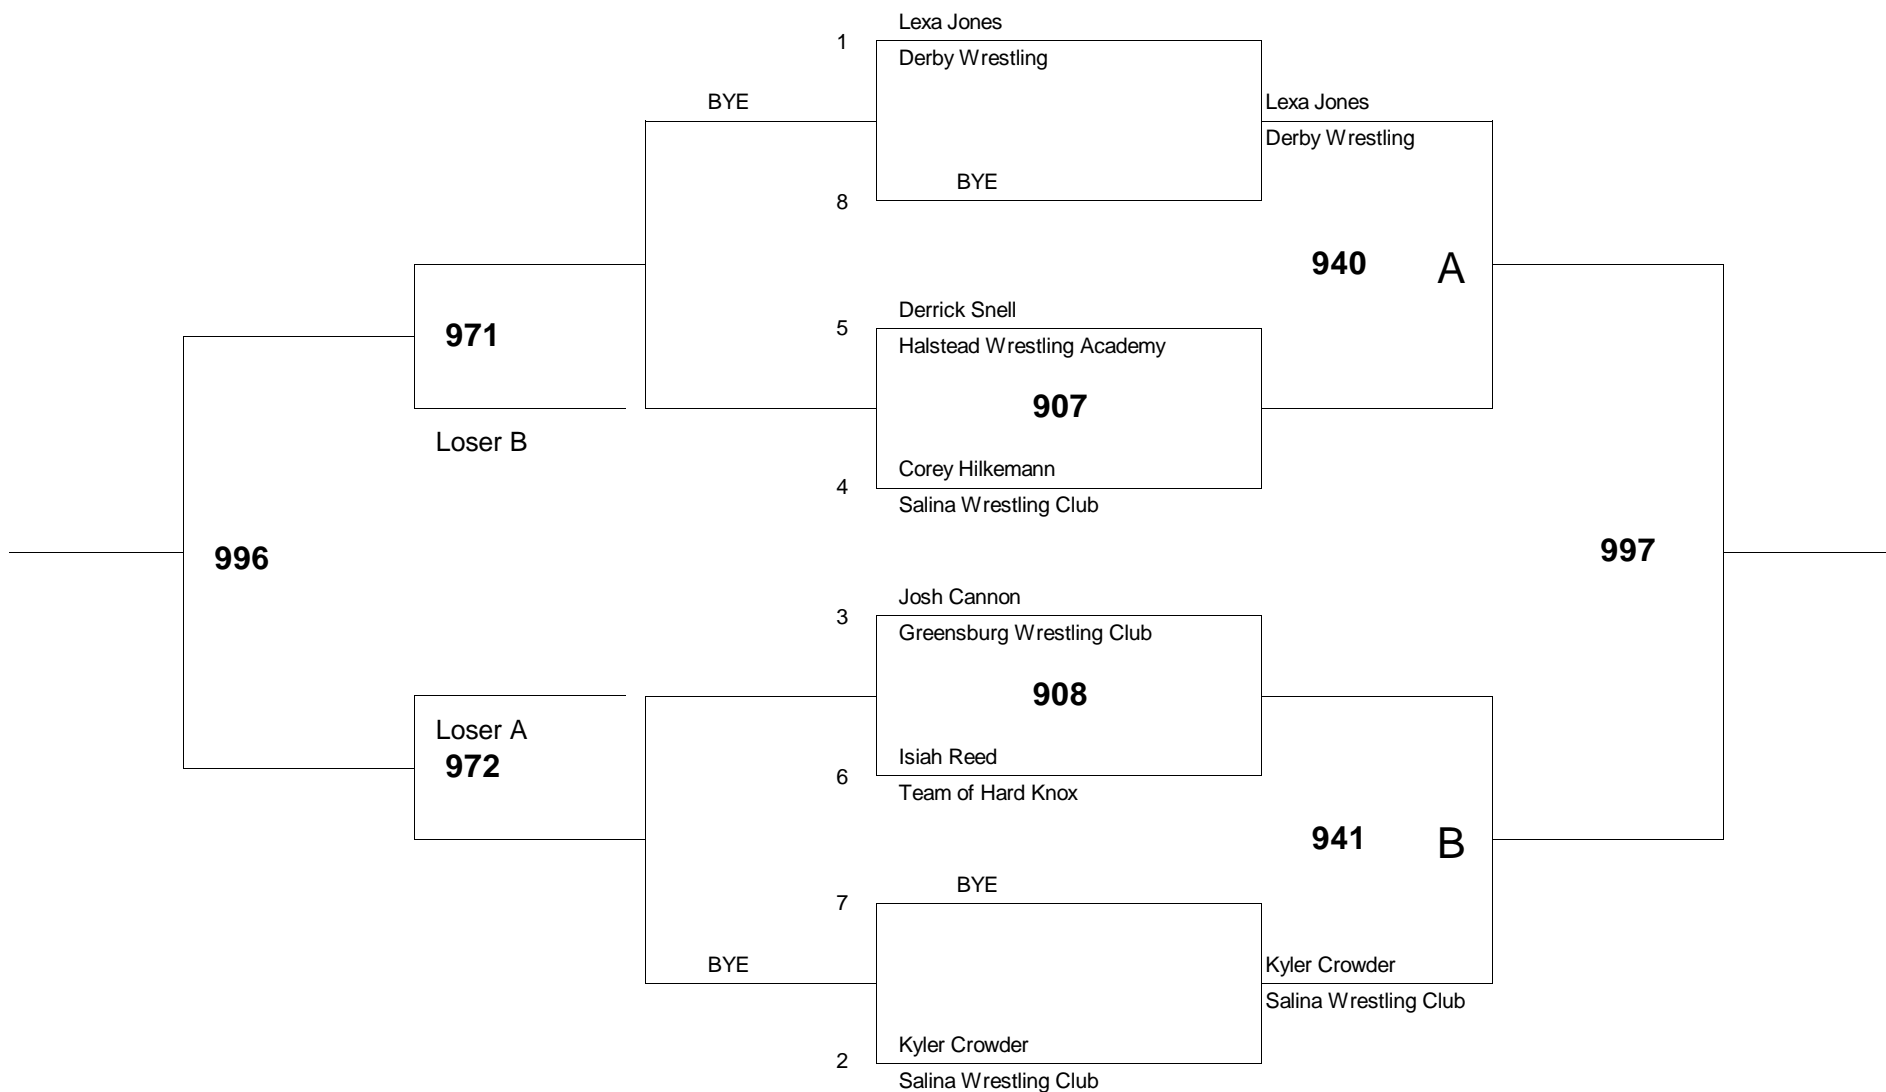

Age Group: 10   Weight Group 95   Bracket: B   Mat # 9

# of wrestlers: 6

# of bouts: 8