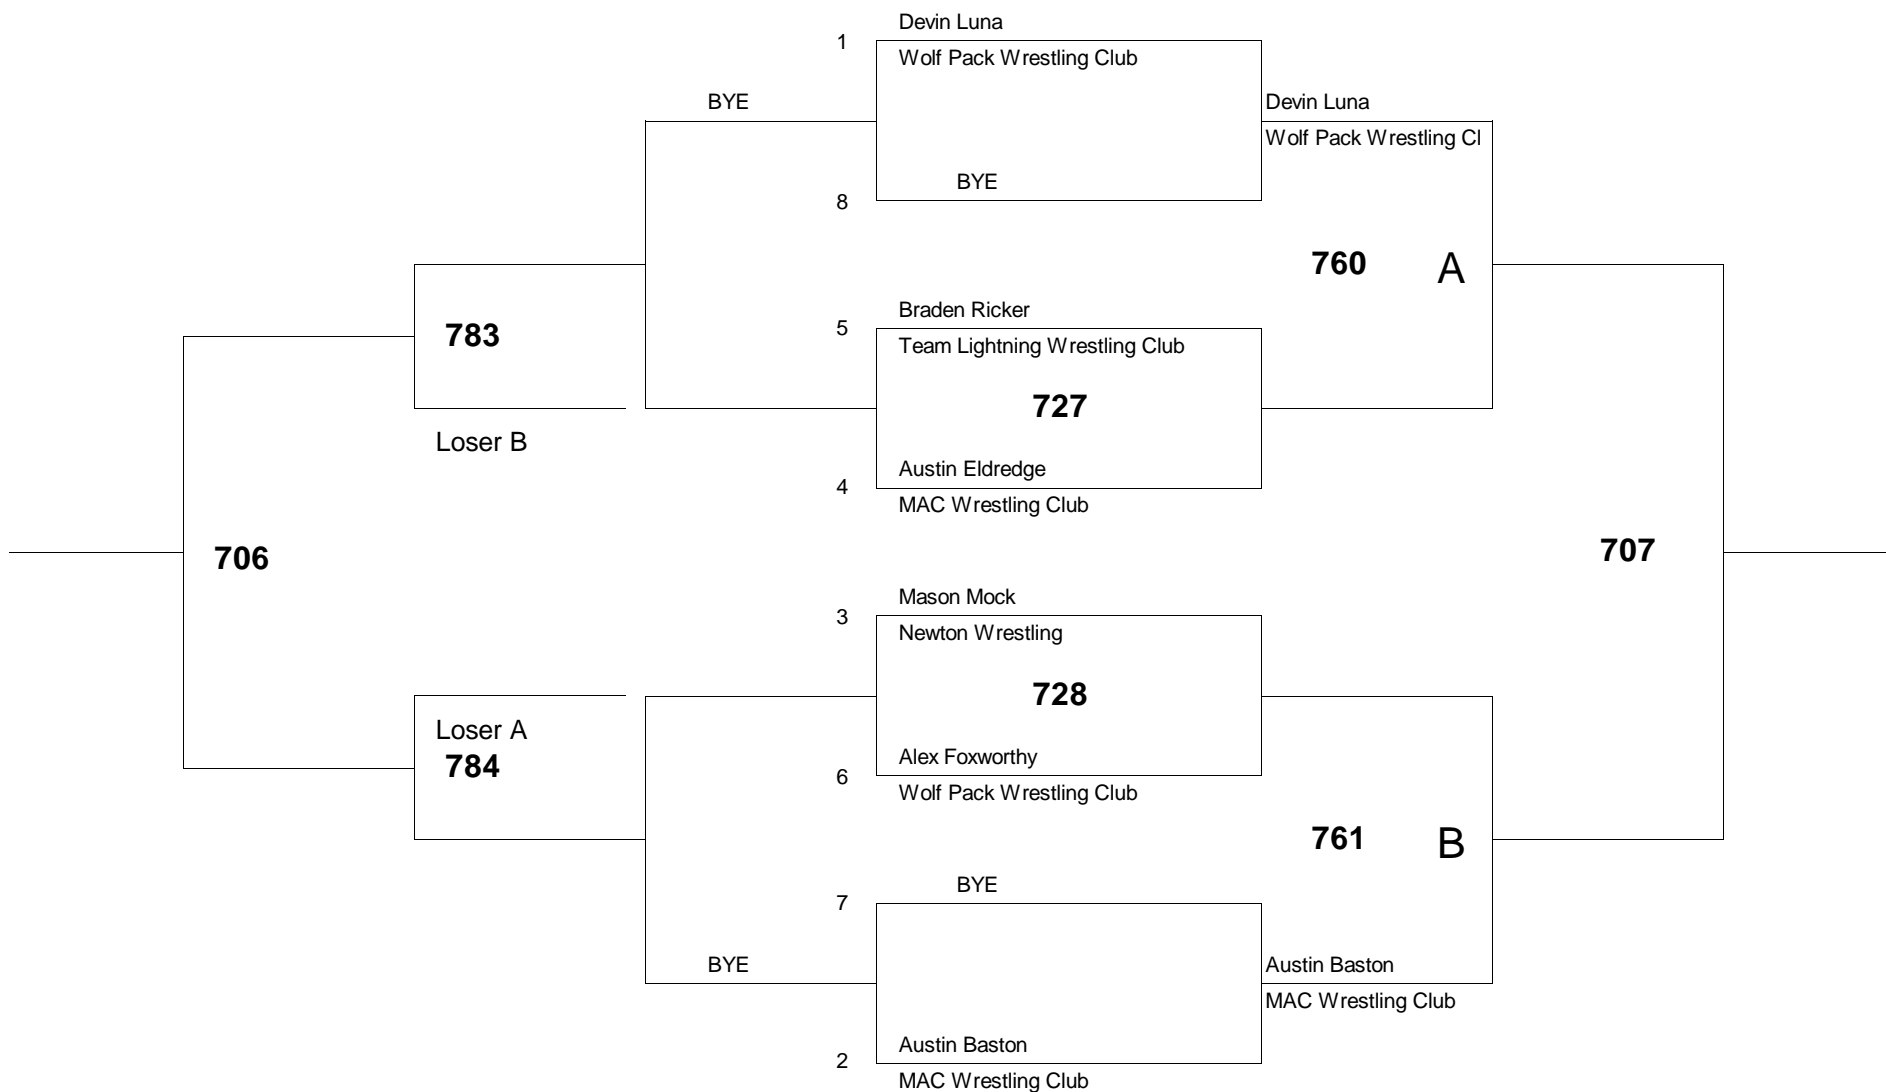

Age Group: 10   Weight Group 70   Bracket: C   Mat # 7

# of wrestlers: 6

# of bouts: 8