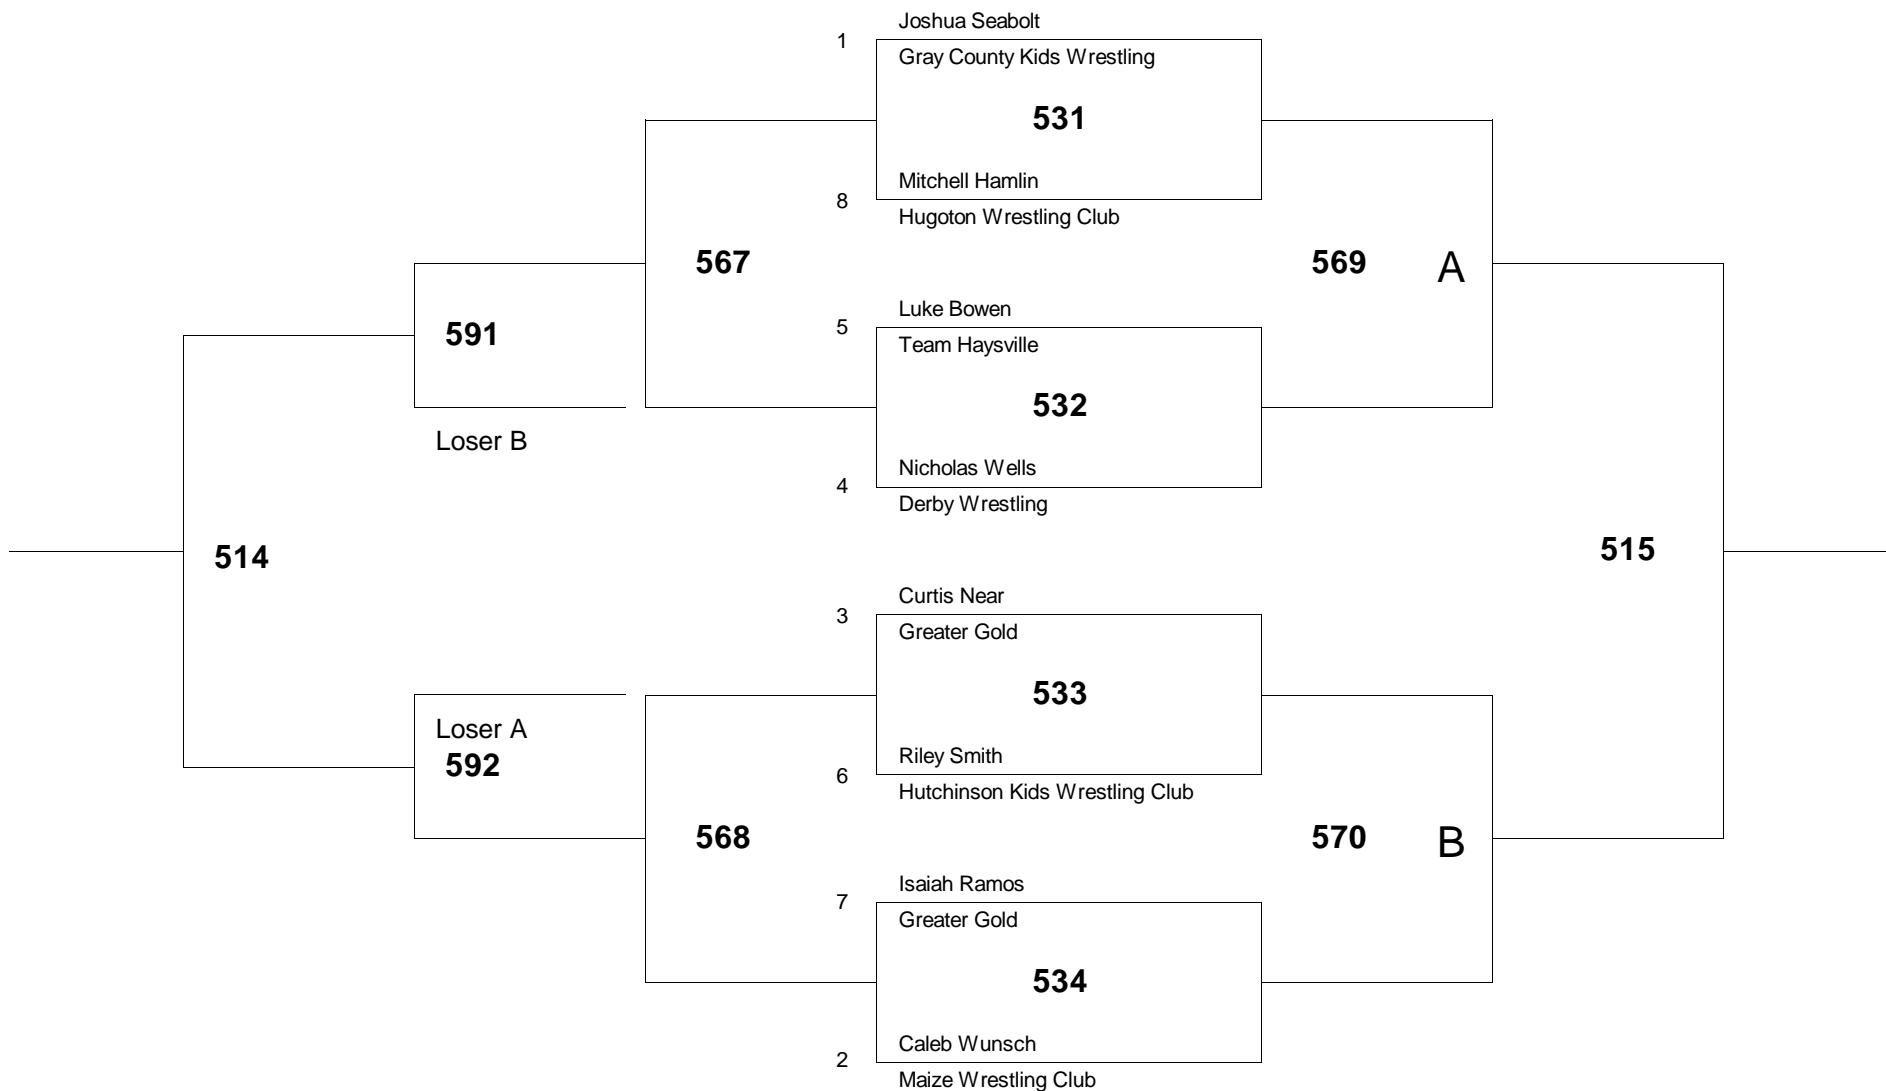

Age Group: 8 Weight Group 70 Bracket: A Mat # 5

# of wrestlers: 8

# of bouts: 12