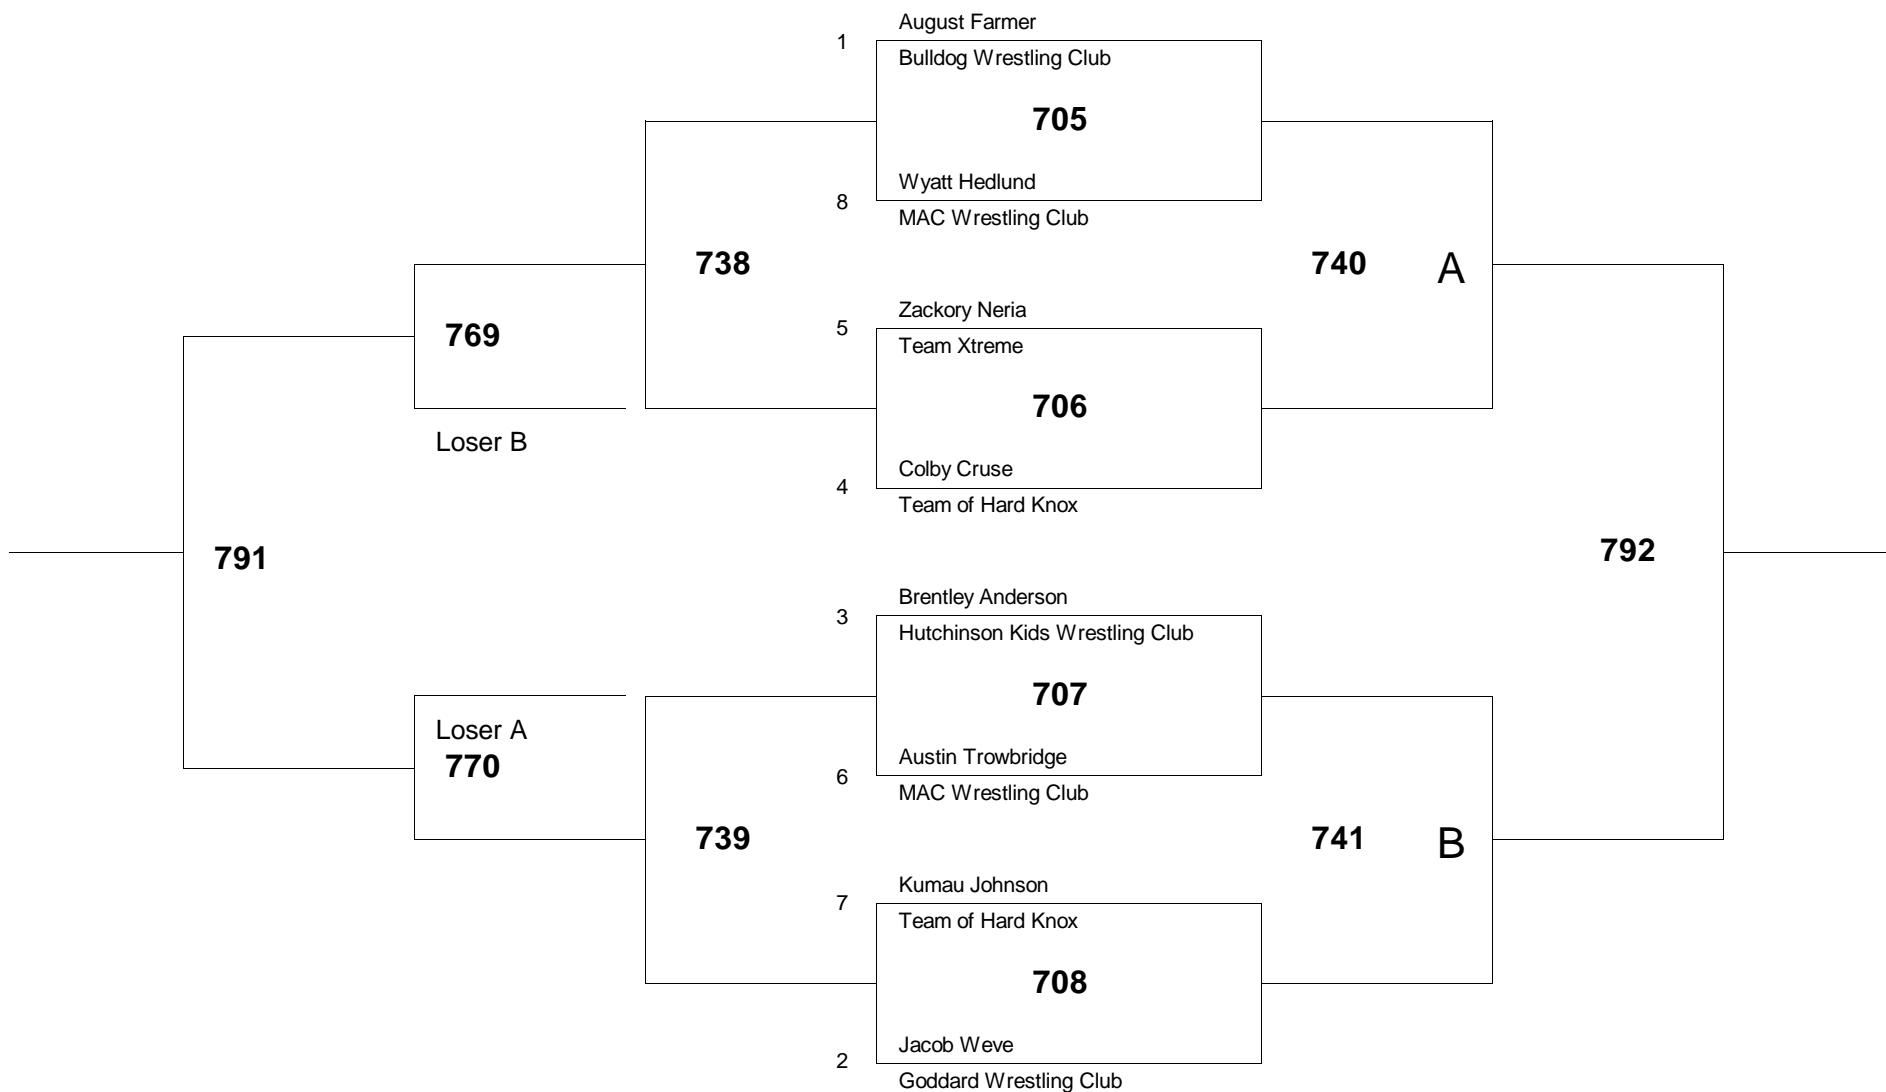

of bouts: 6

Age Group: 10 Weight Group 61 Bracket: A Mat # 7

of wrestlers: 7

of bouts: 10

Age Group: 10 Weight Group 61 Bracket: B Mat # 7

of wrestlers: 8

of bouts: 12

Age Group: 10 Weight Group 64 Bracket: A Mat # 7