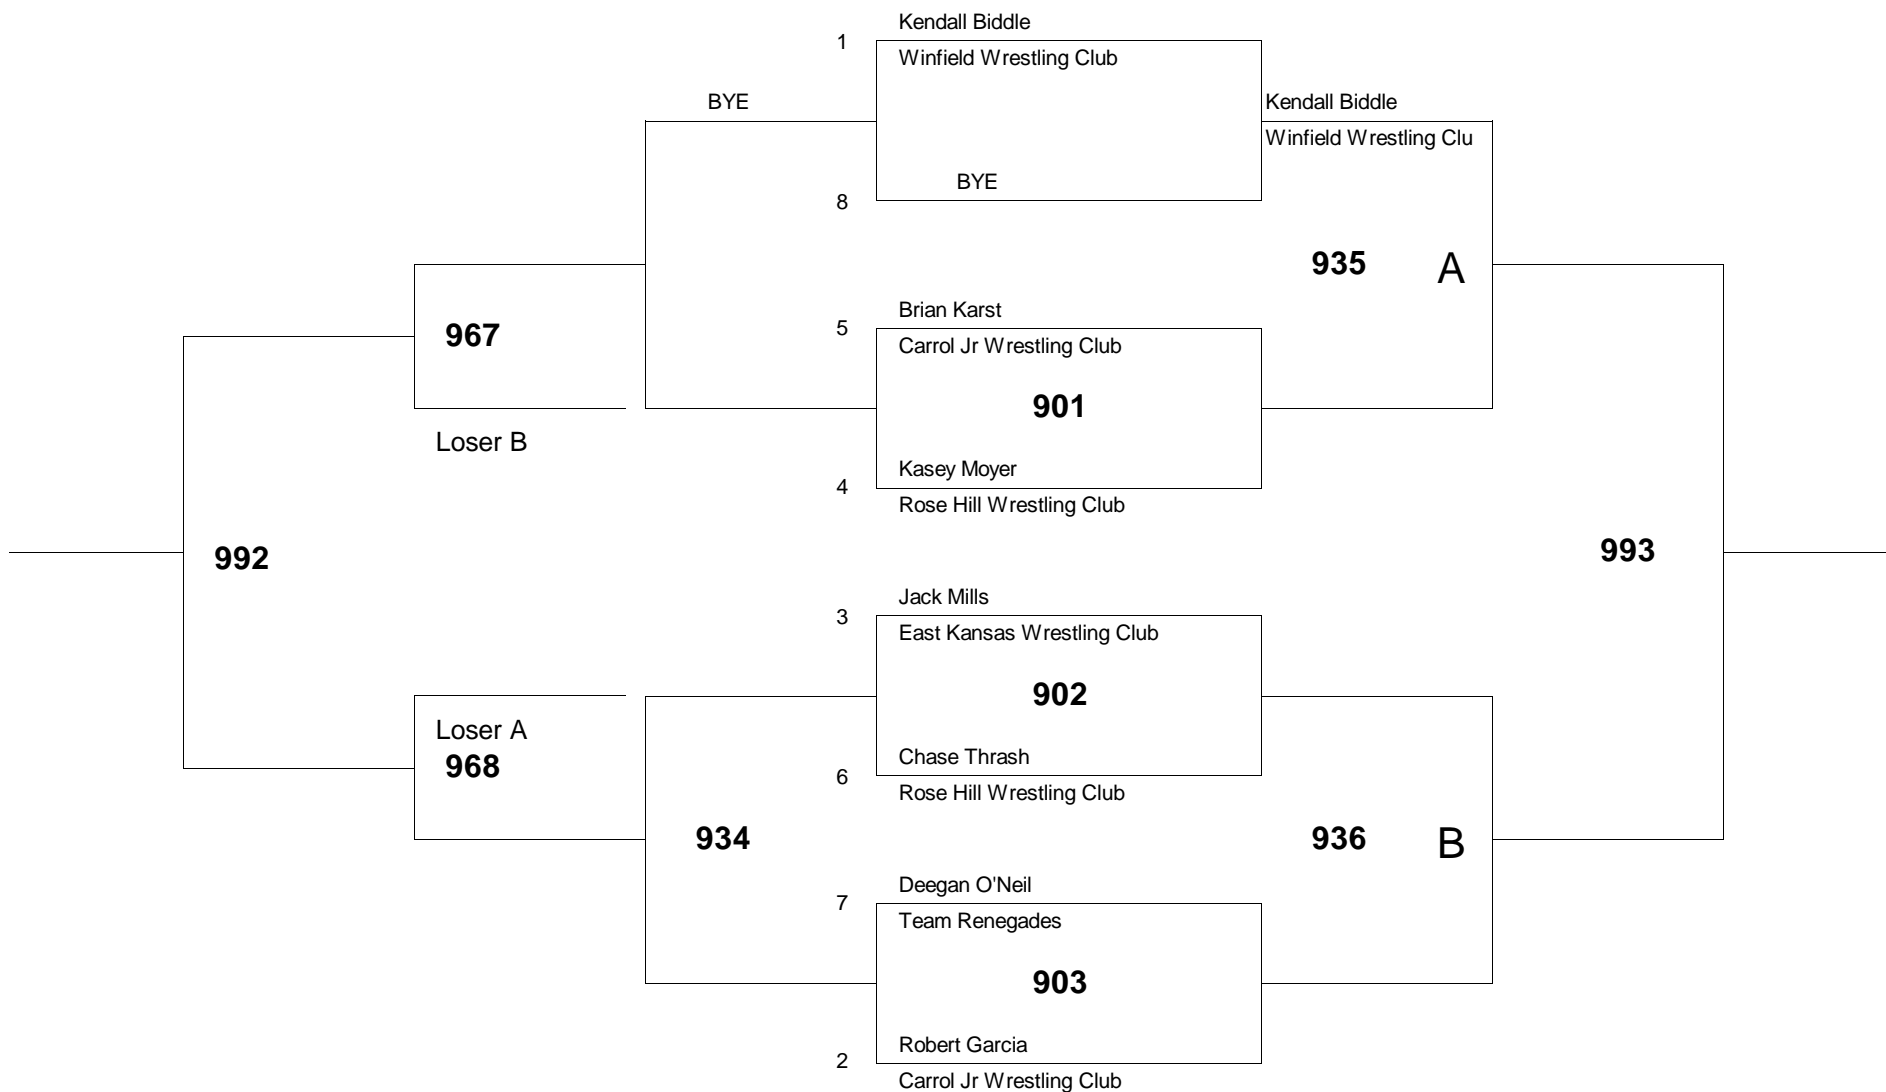

Age Group: 10   Weight Group 90   Bracket: A   Mat # 9

# of wrestlers: 7

# of bouts: 10