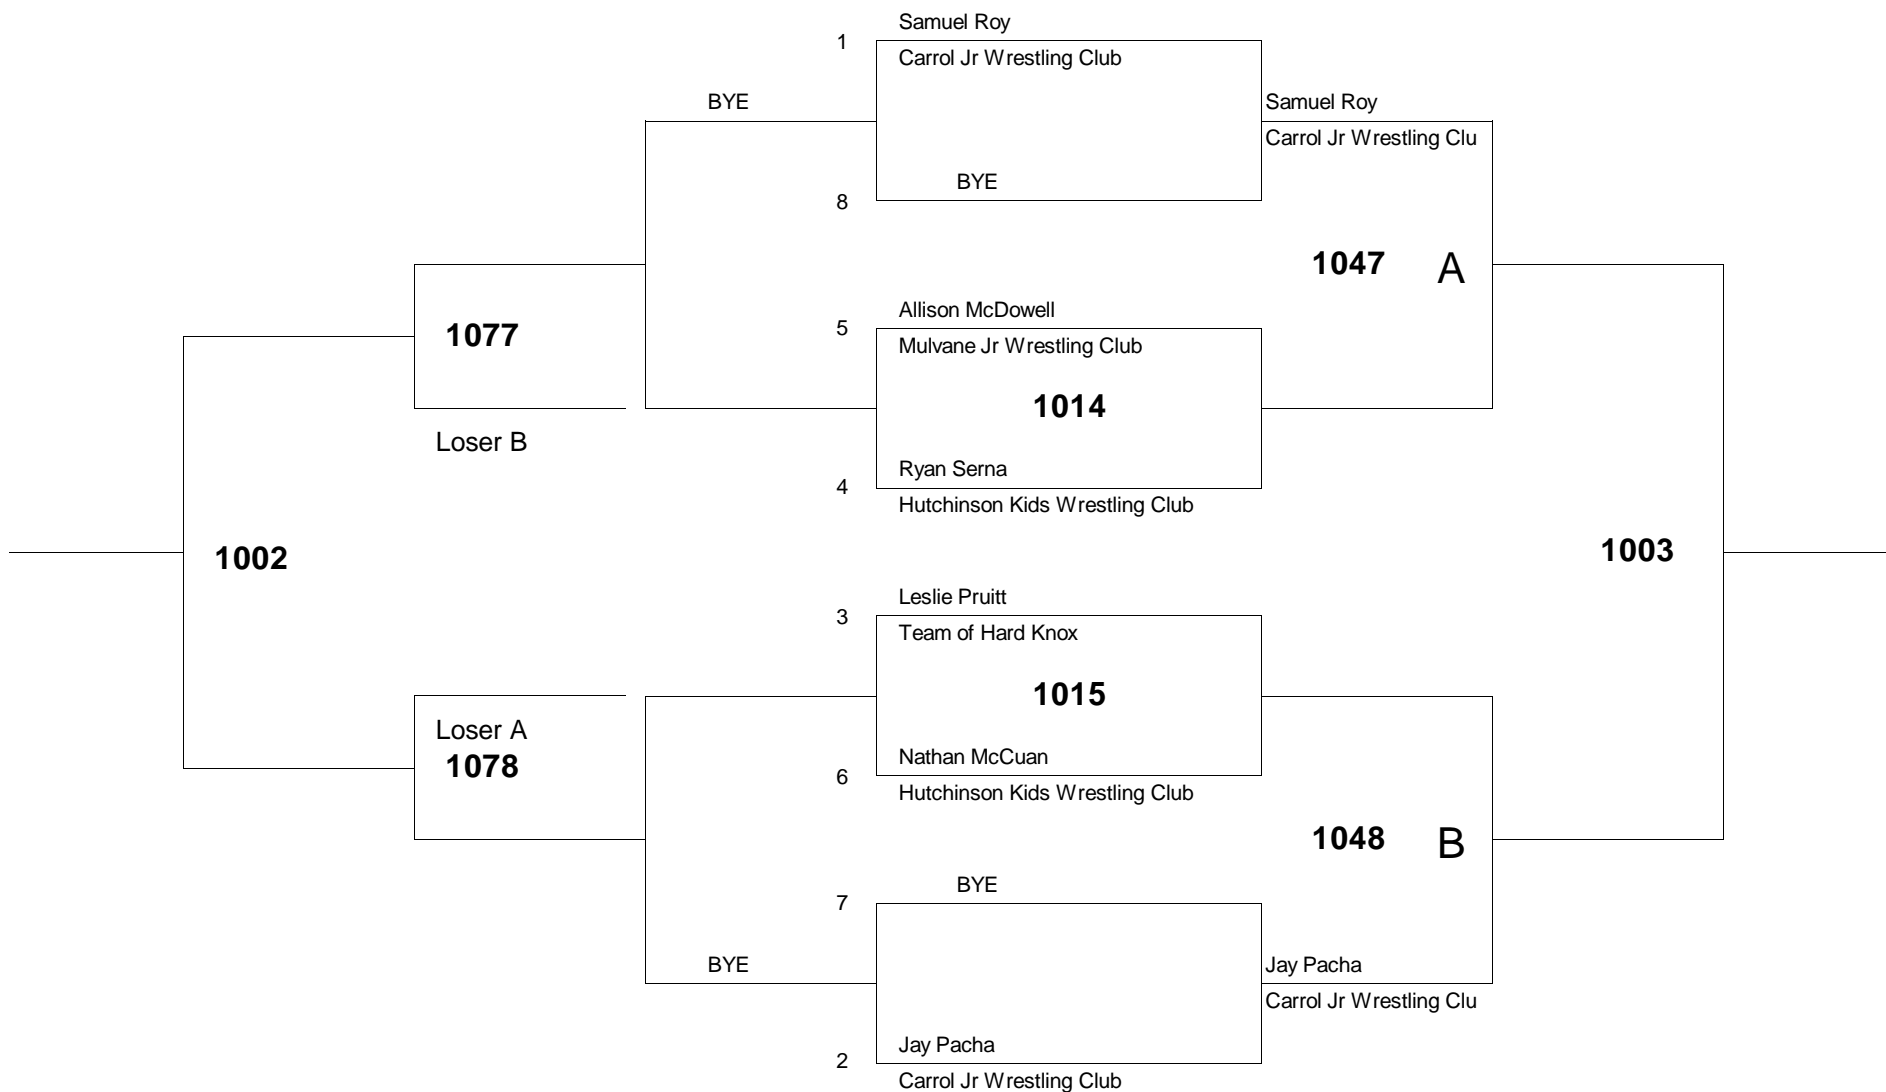

Age Group: 12   Weight Group 80   Bracket: C   Mat # 10

# of wrestlers: 6

# of bouts: 8