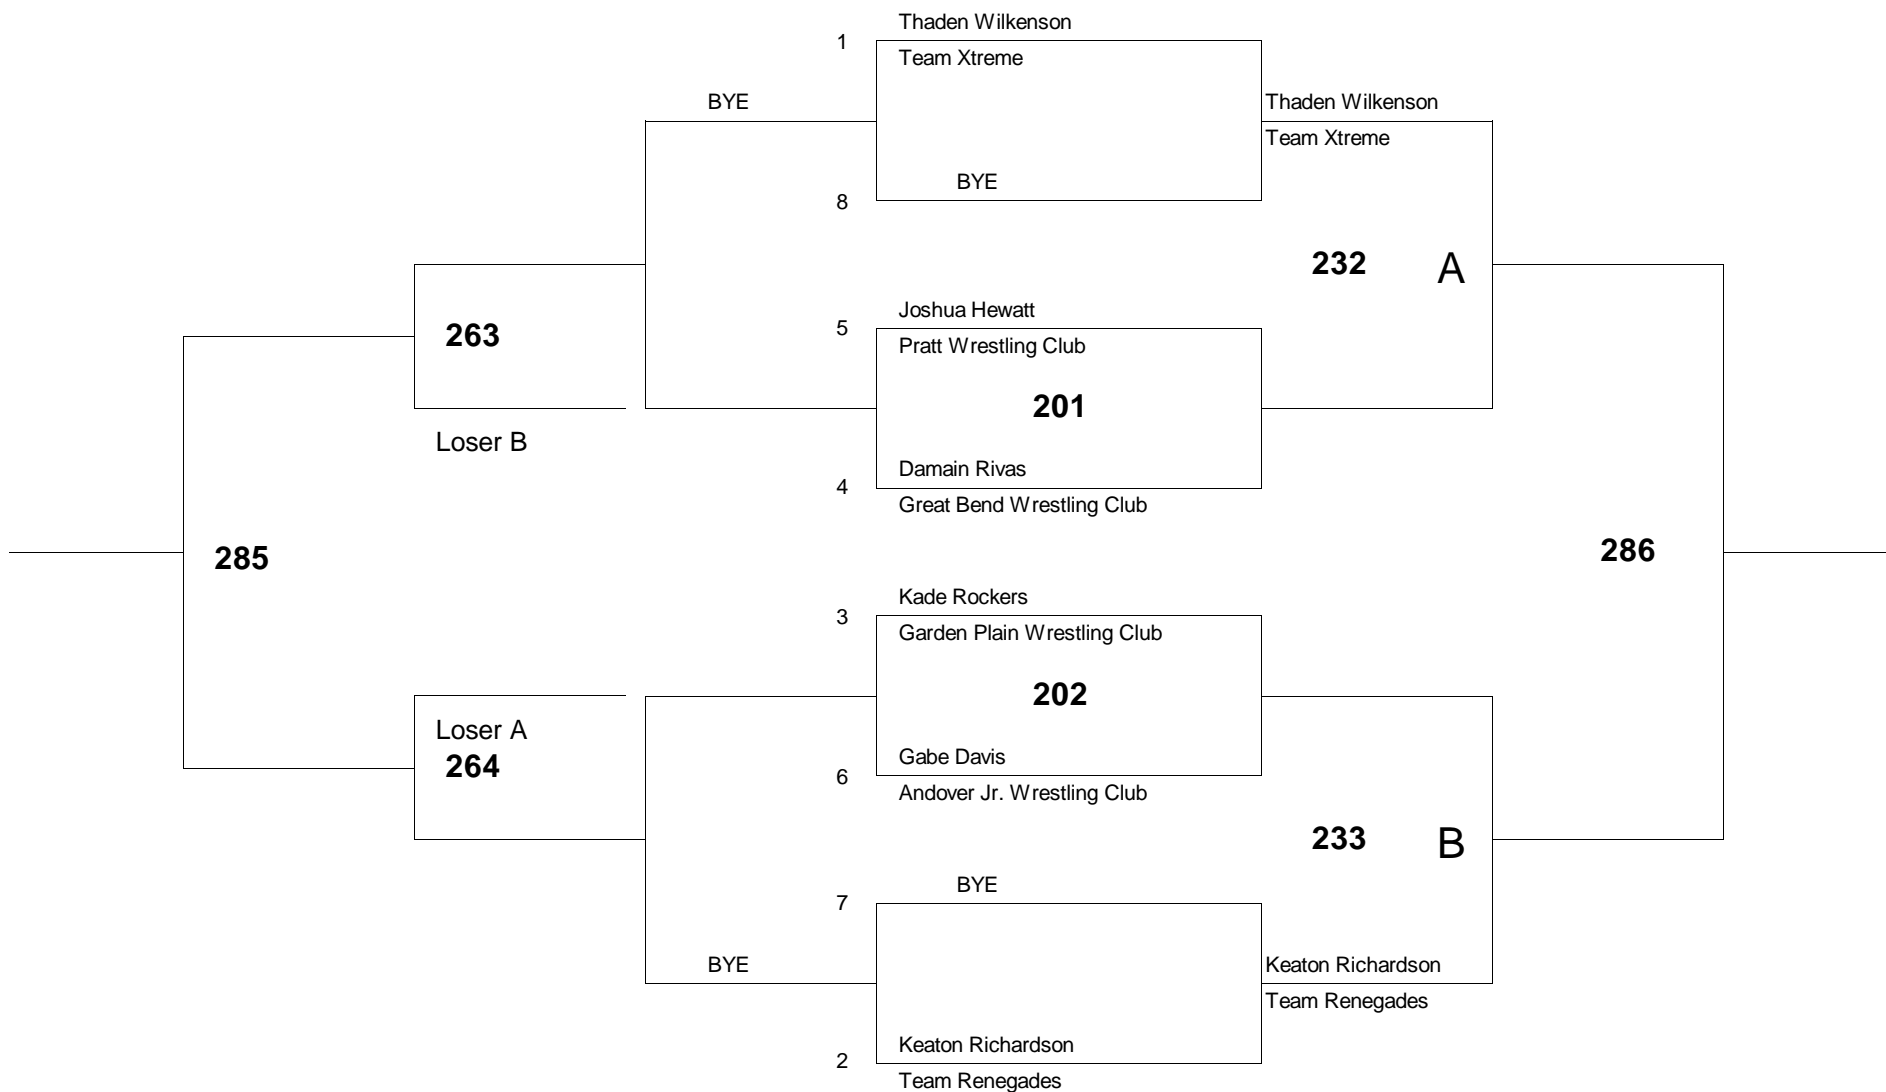

Age Group: 6 Weight Group 46 Bracket: C Mat # 2

# of wrestlers: 6

# of bouts: 8