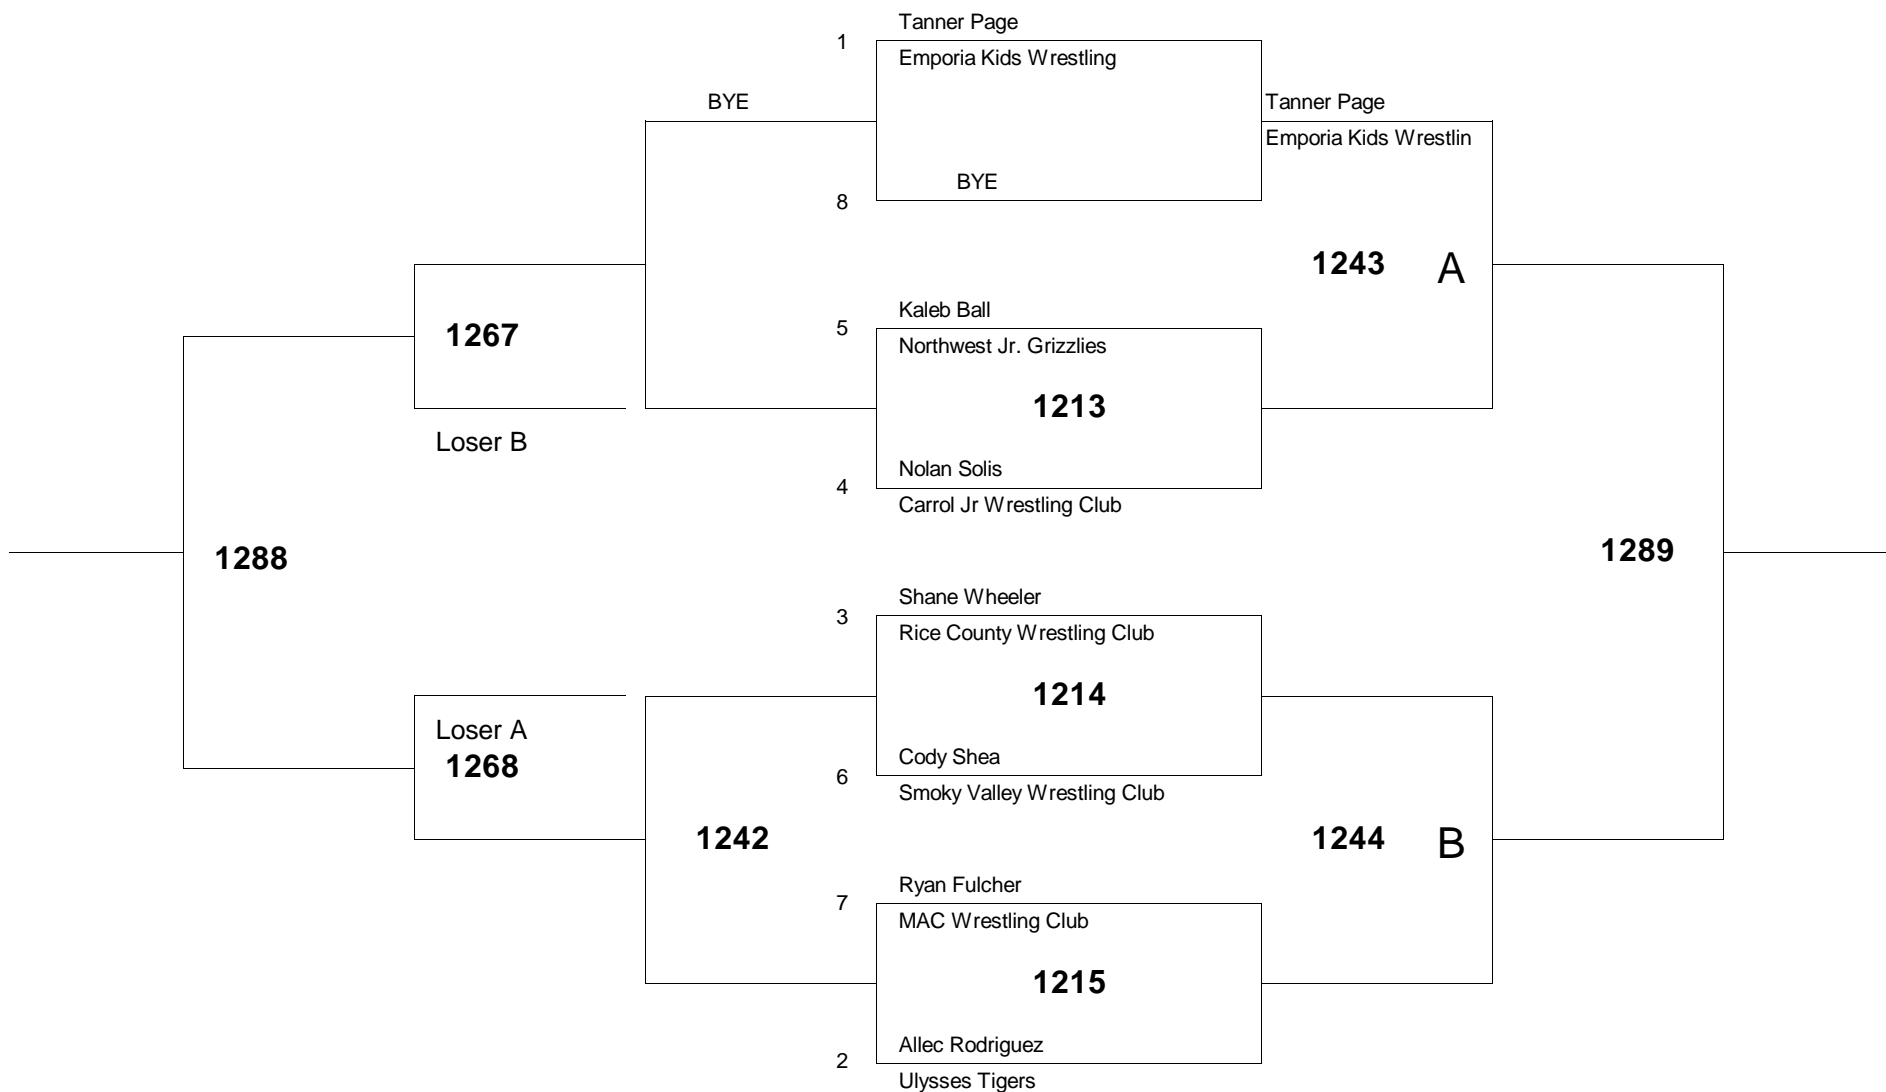

Age Group: 14 Weight Group 90 Bracket: A Mat # 12

of wrestlers: 8

of bouts: 12

Age Group: 14 Weight Group 110 Bracket: A Mat # 12

of wrestlers: 6

of bouts: 8

Age Group: 14 Weight Group 130 Bracket: A Mat # 12