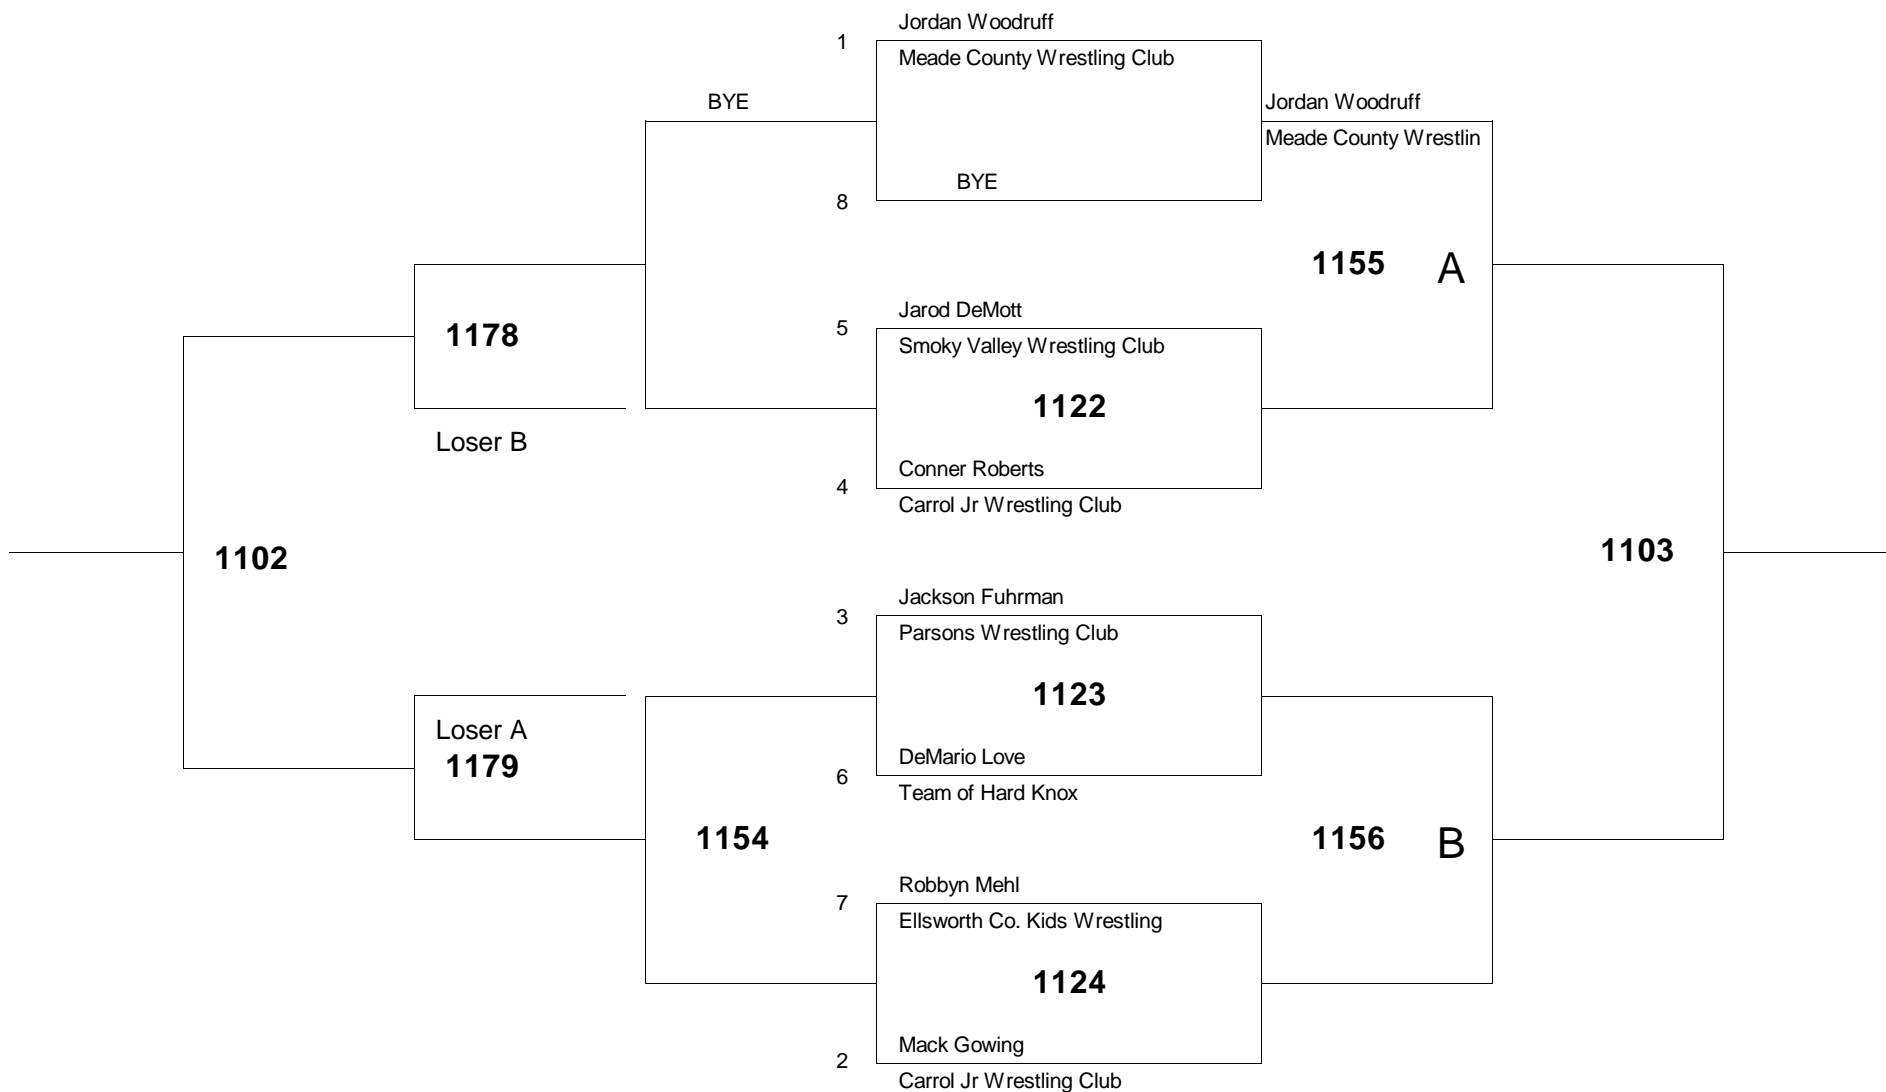

Age Group: 12 Weight Group 115 Bracket: A Mat # 11

of wrestlers: 8

of bouts: 12

Age Group: 12 Weight Group 120 Bracket: A Mat # 11

of wrestlers: 8

of bouts: 12

Age Group: 12 Weight Group 130 Bracket: A Mat # 11