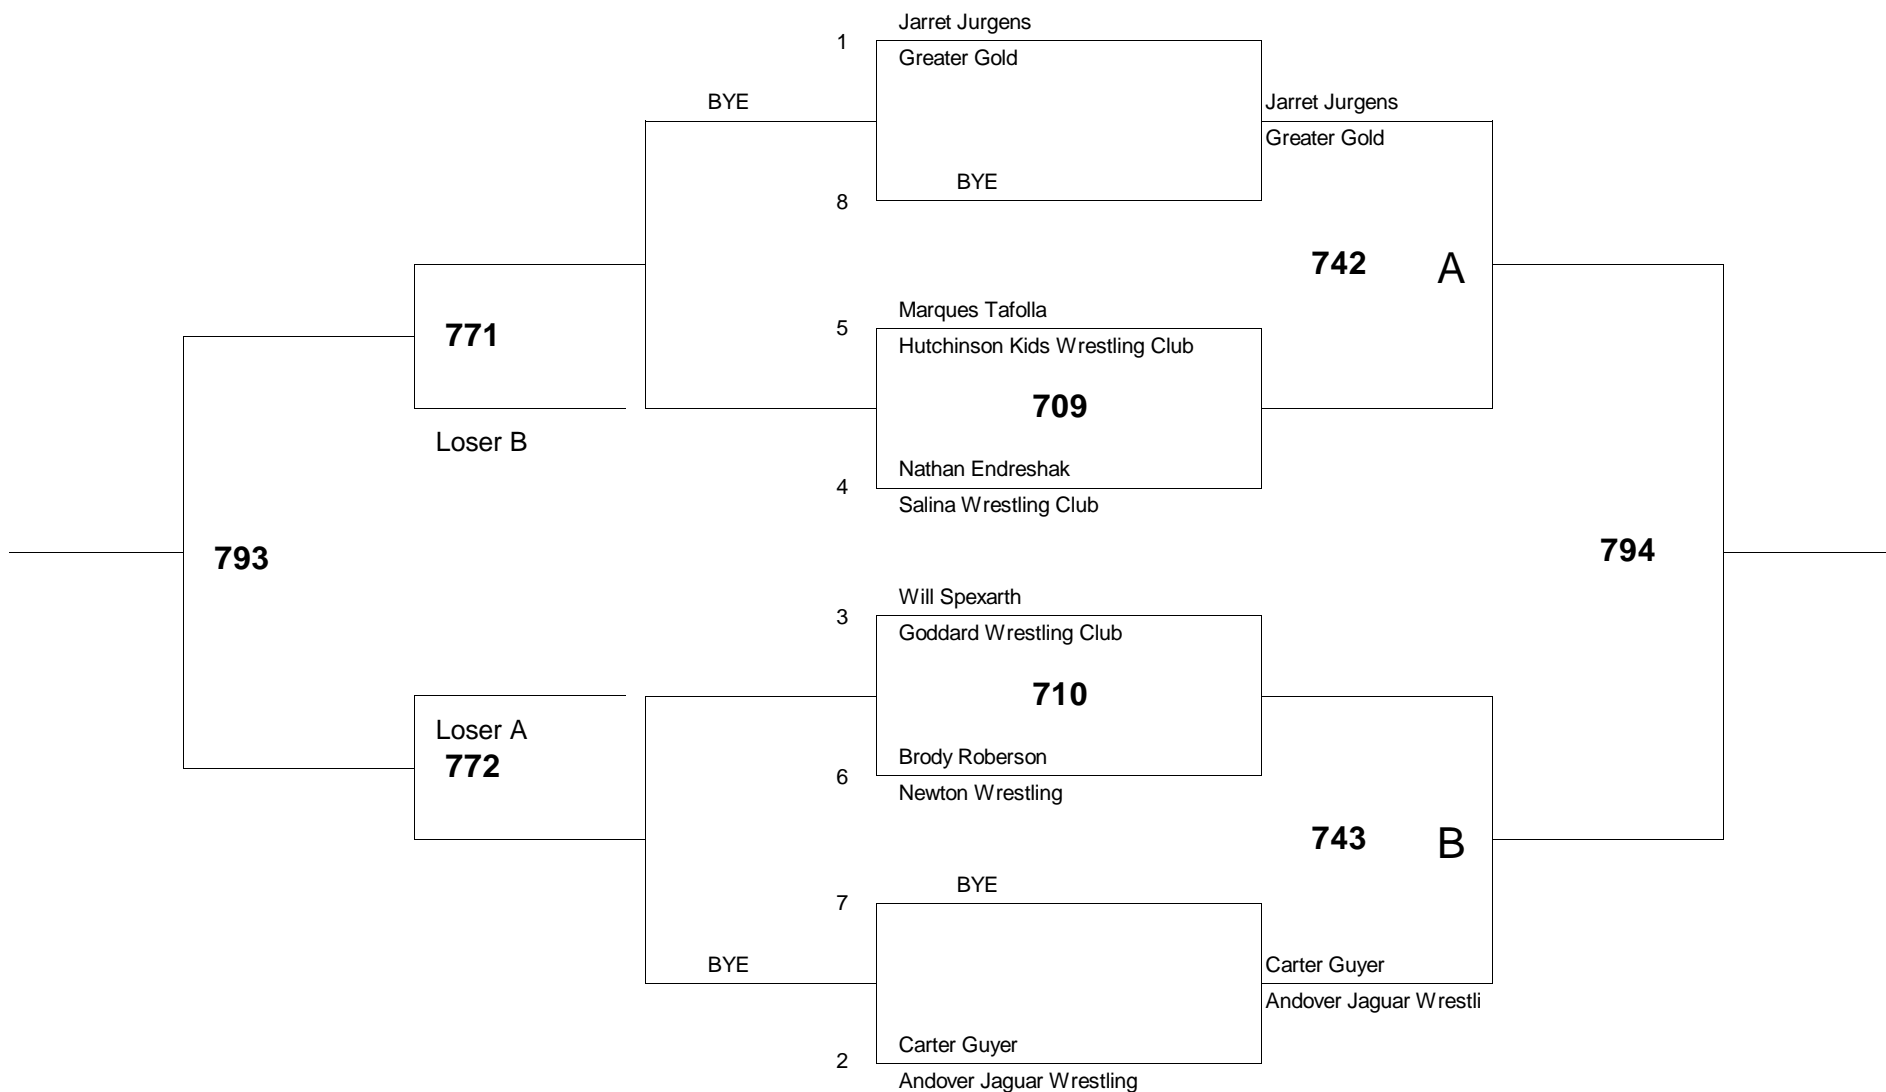

of bouts: 6

Age Group: 10 Weight Group 61 Bracket: A Mat # 7

of wrestlers: 7

of bouts: 10

Age Group: 10 Weight Group 61 Bracket: B Mat # 7

of wrestlers: 8

of bouts: 12

Age Group: 10 Weight Group 64 Bracket: A Mat # 7