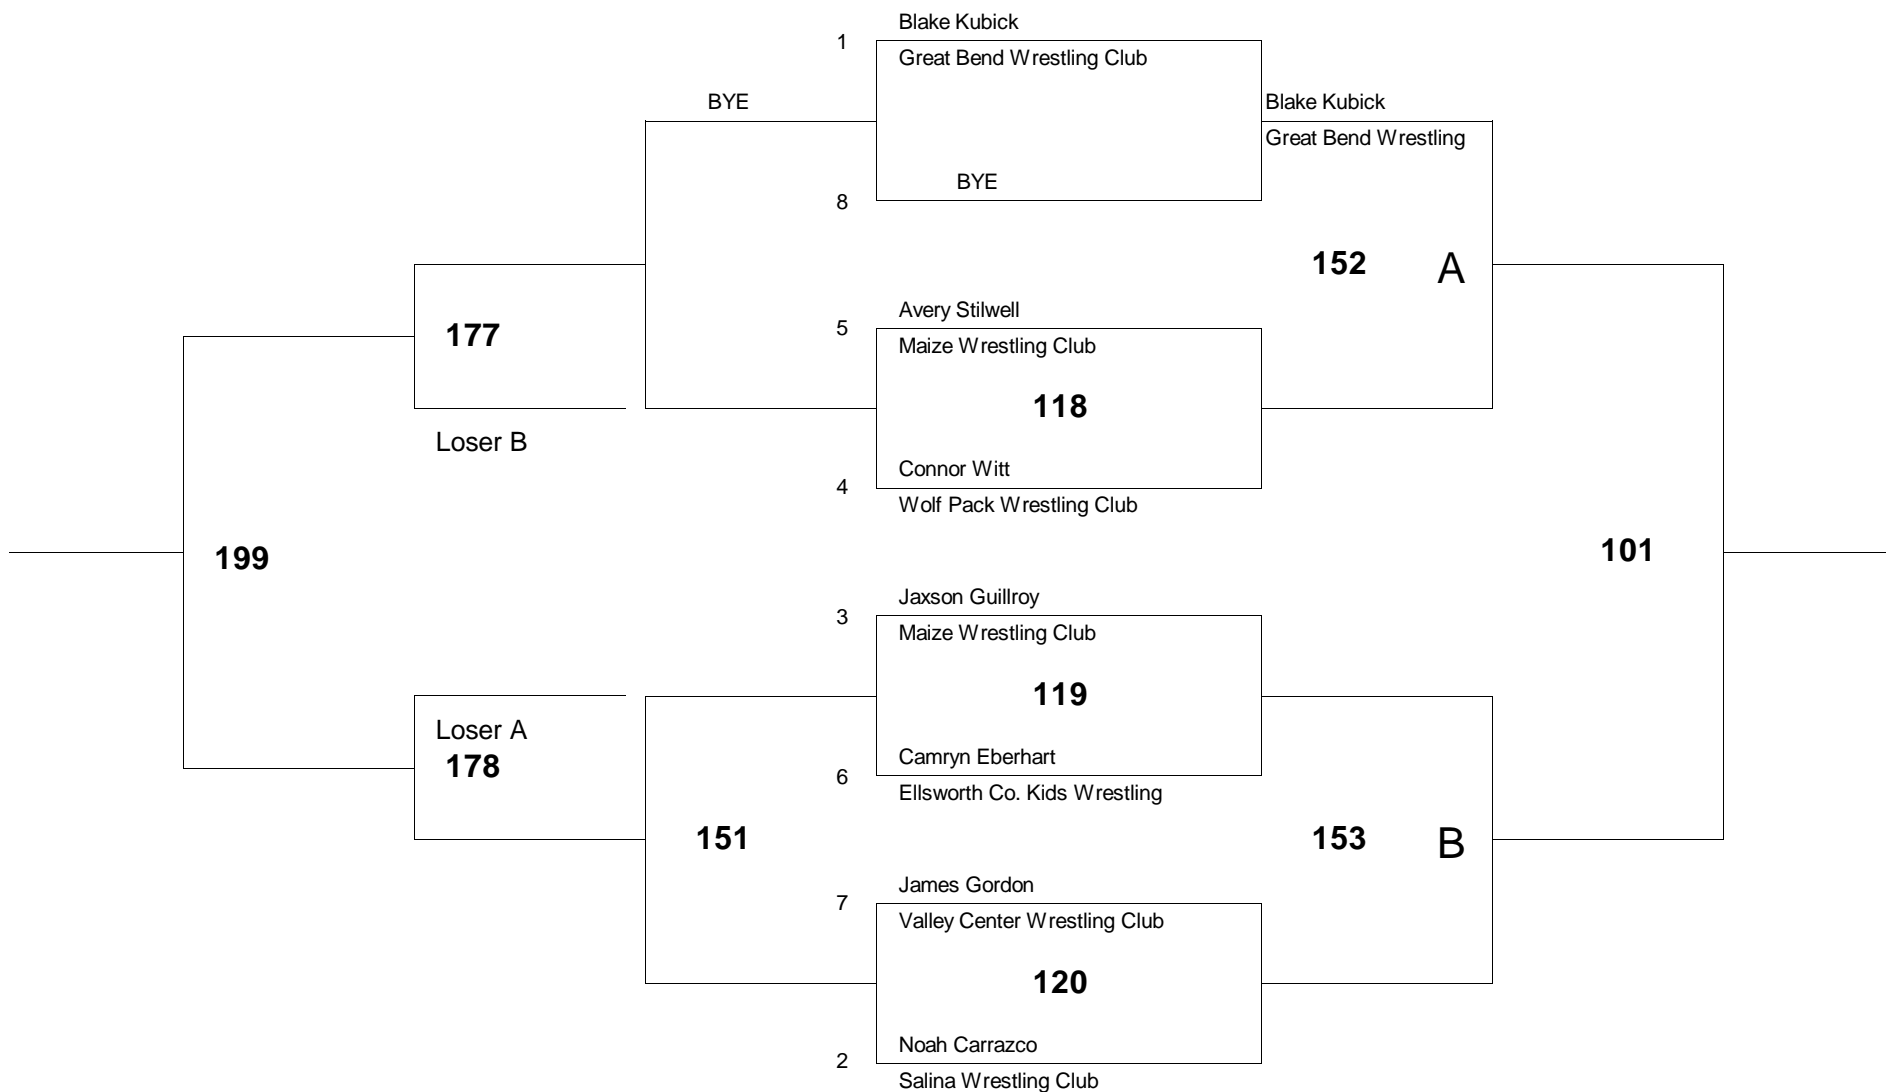

of bouts: 10

Age Group: 6 Weight Group 40 Bracket: B Mat # 1

of wrestlers: 6

of bouts: 8

Age Group: 6 Weight Group 43 Bracket: A Mat # 1

of wrestlers: 8

of bouts: 12

Age Group: 6 Weight Group 43 Bracket: B Mat # 1