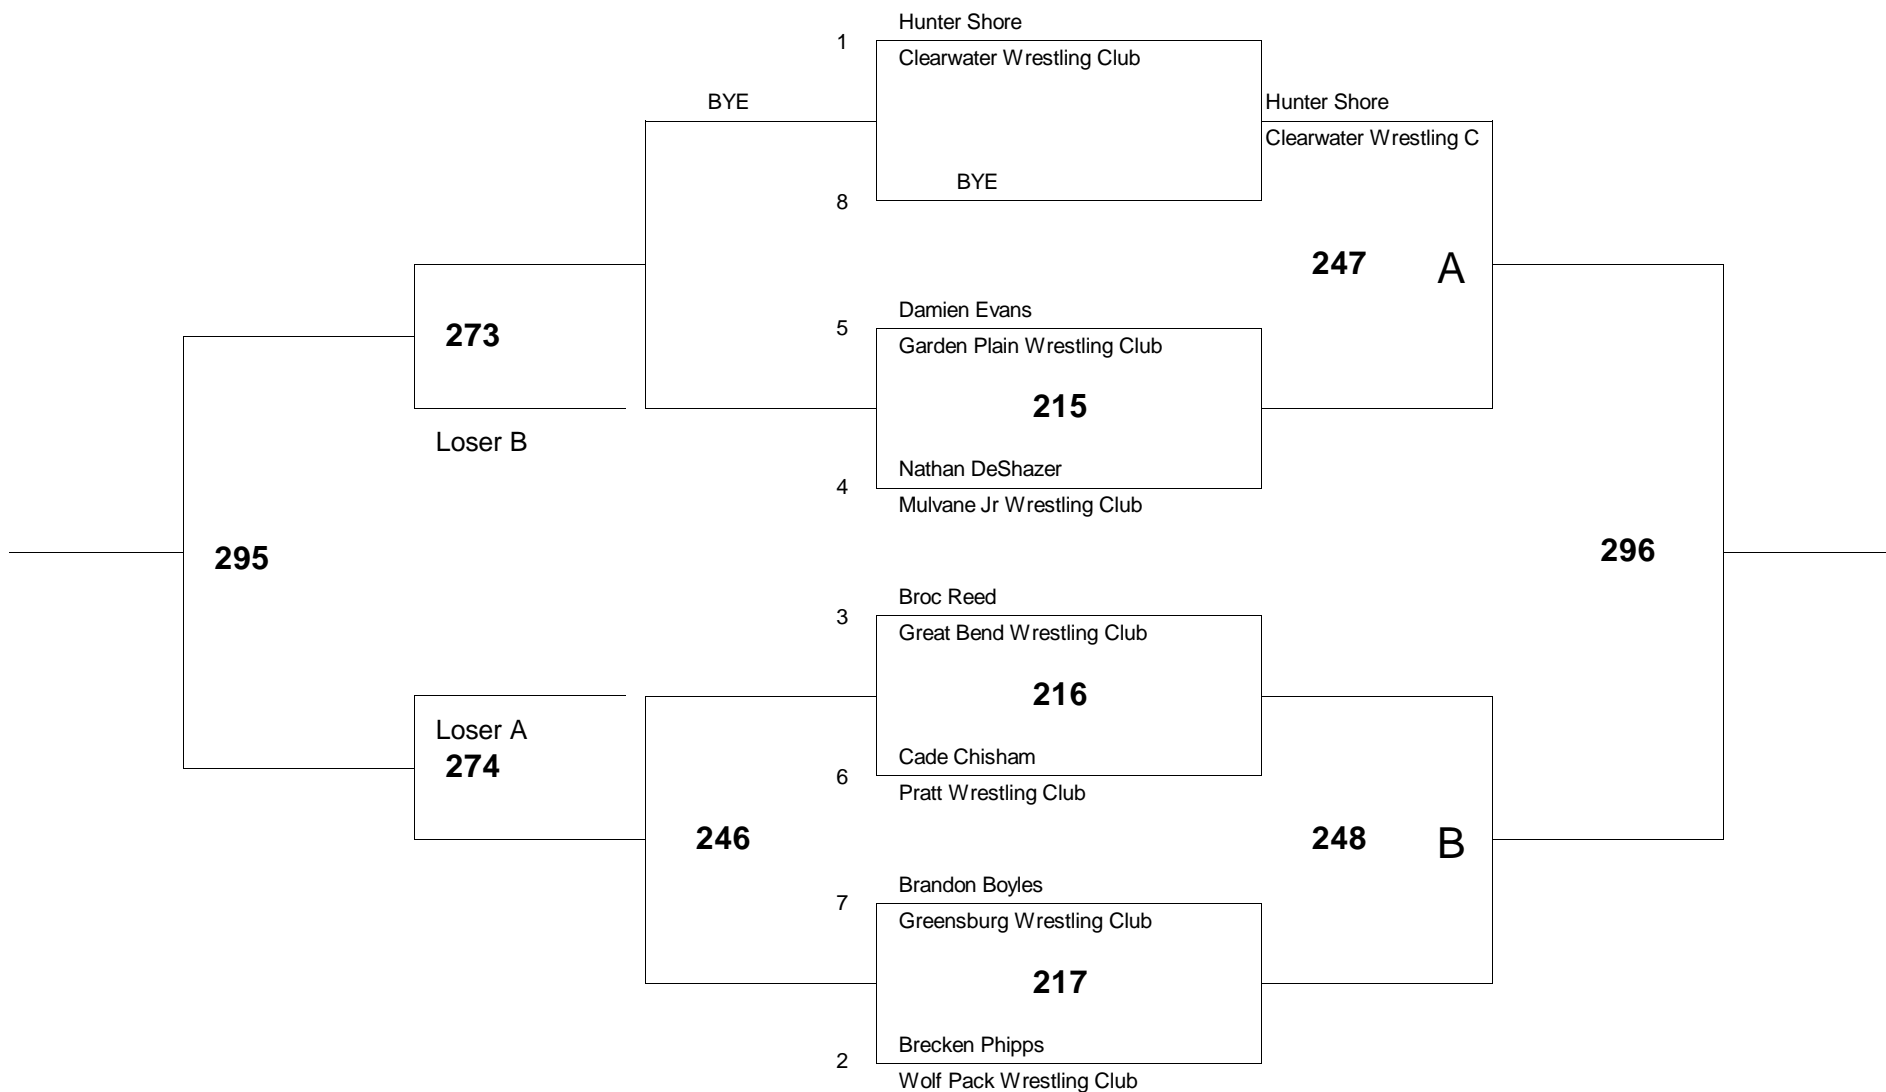

Age Group: 6 Weight Group 49 Bracket: C Mat # 2

# of wrestlers: 7

# of bouts: 10