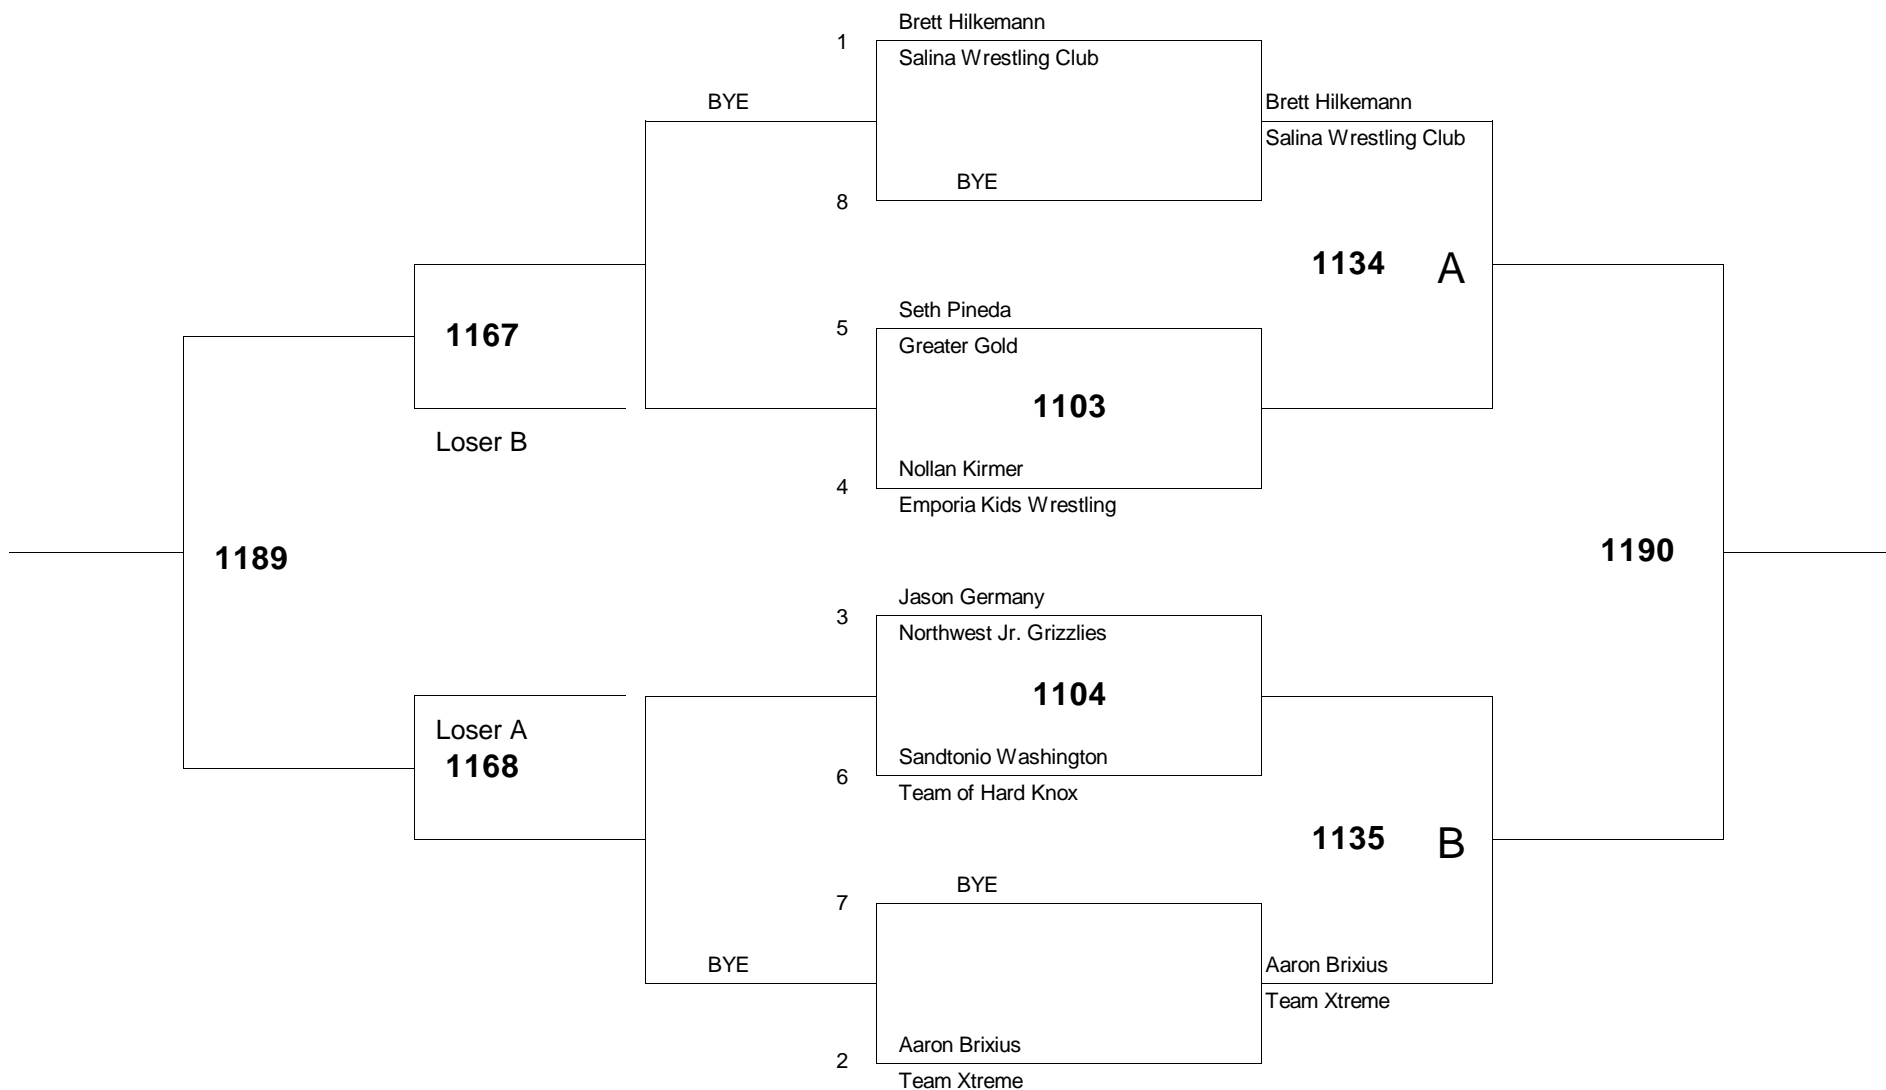

Age Group: 12   Weight Group 96   Bracket: B   Mat # 11

# of wrestlers: 6

# of bouts: 8