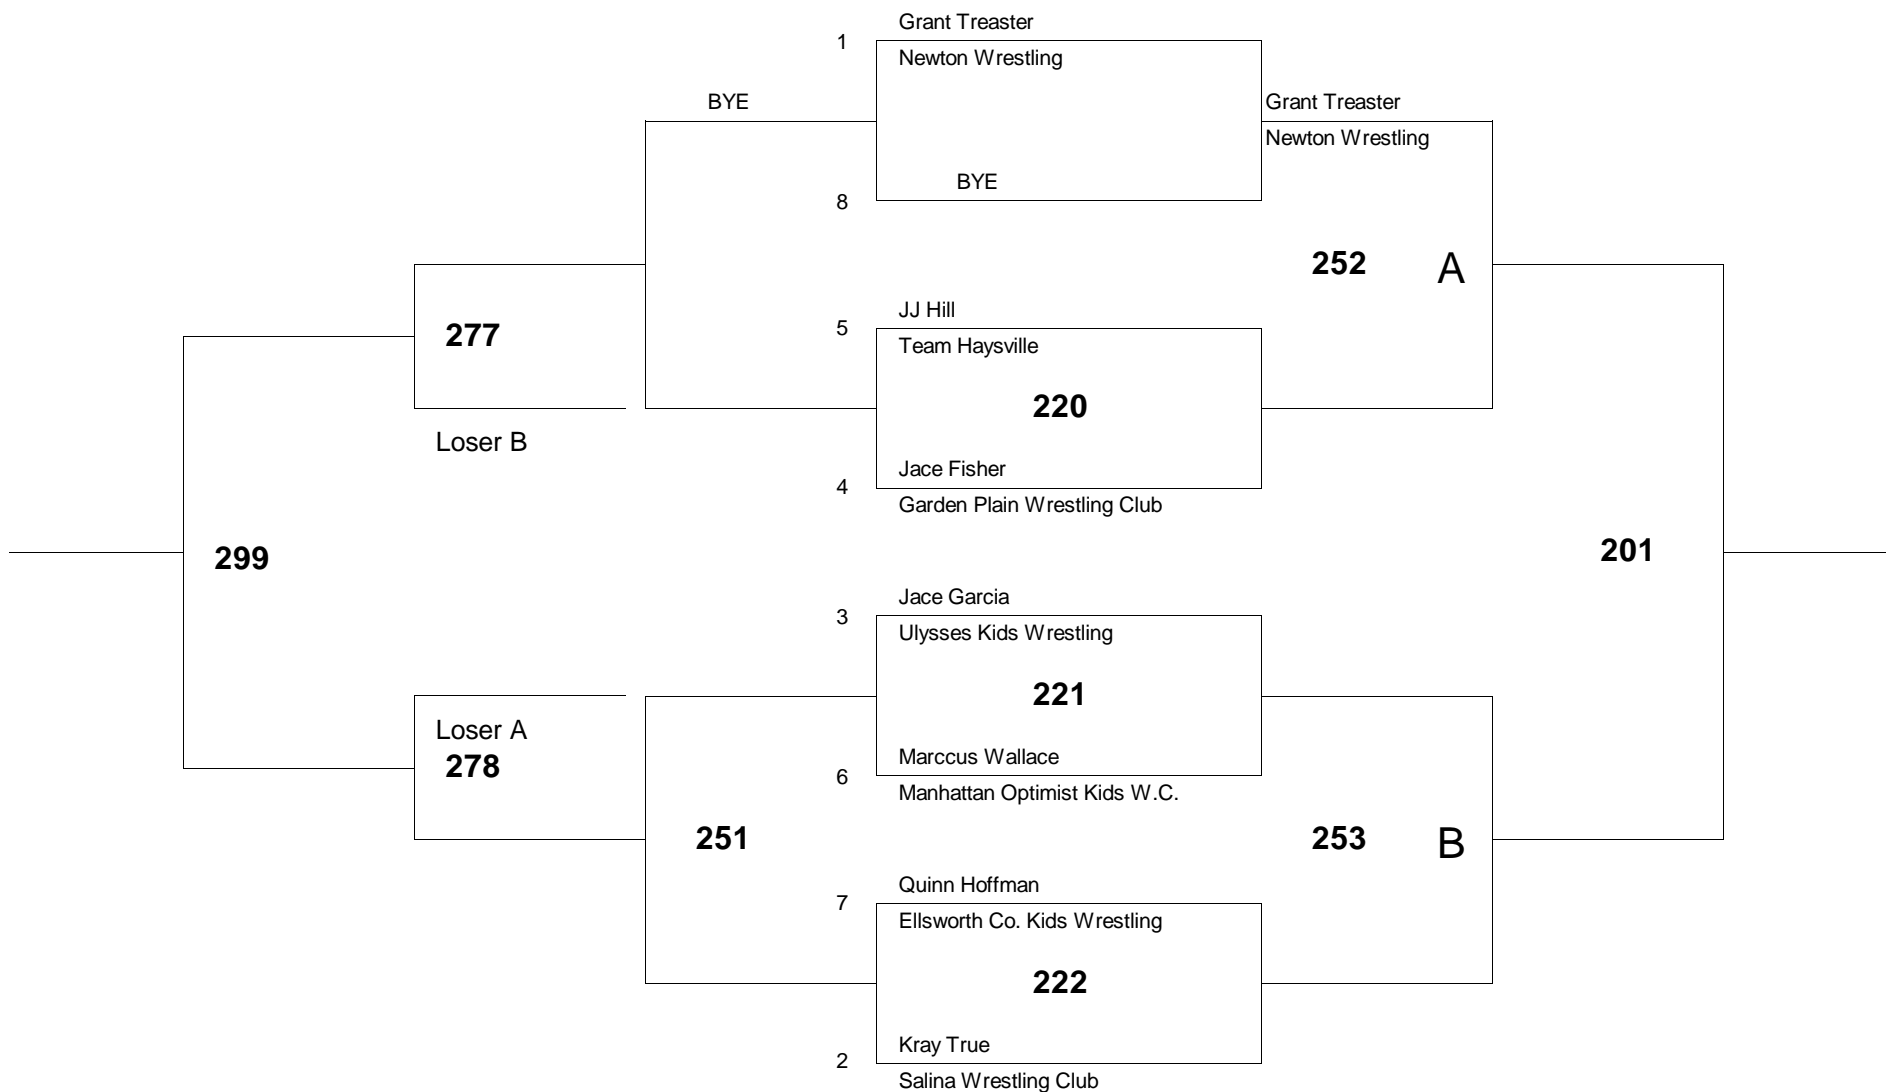

Age Group: 6 Weight Group 52 Bracket: A Mat # 2

of wrestlers: 7

of bouts: 10

Age Group: 6 Weight Group 52 Bracket: B Mat # 2

of wrestlers: 8

of bouts: 12

Age Group: 6 Weight Group 52 Bracket: C Mat # 2

of wrestlers: 7