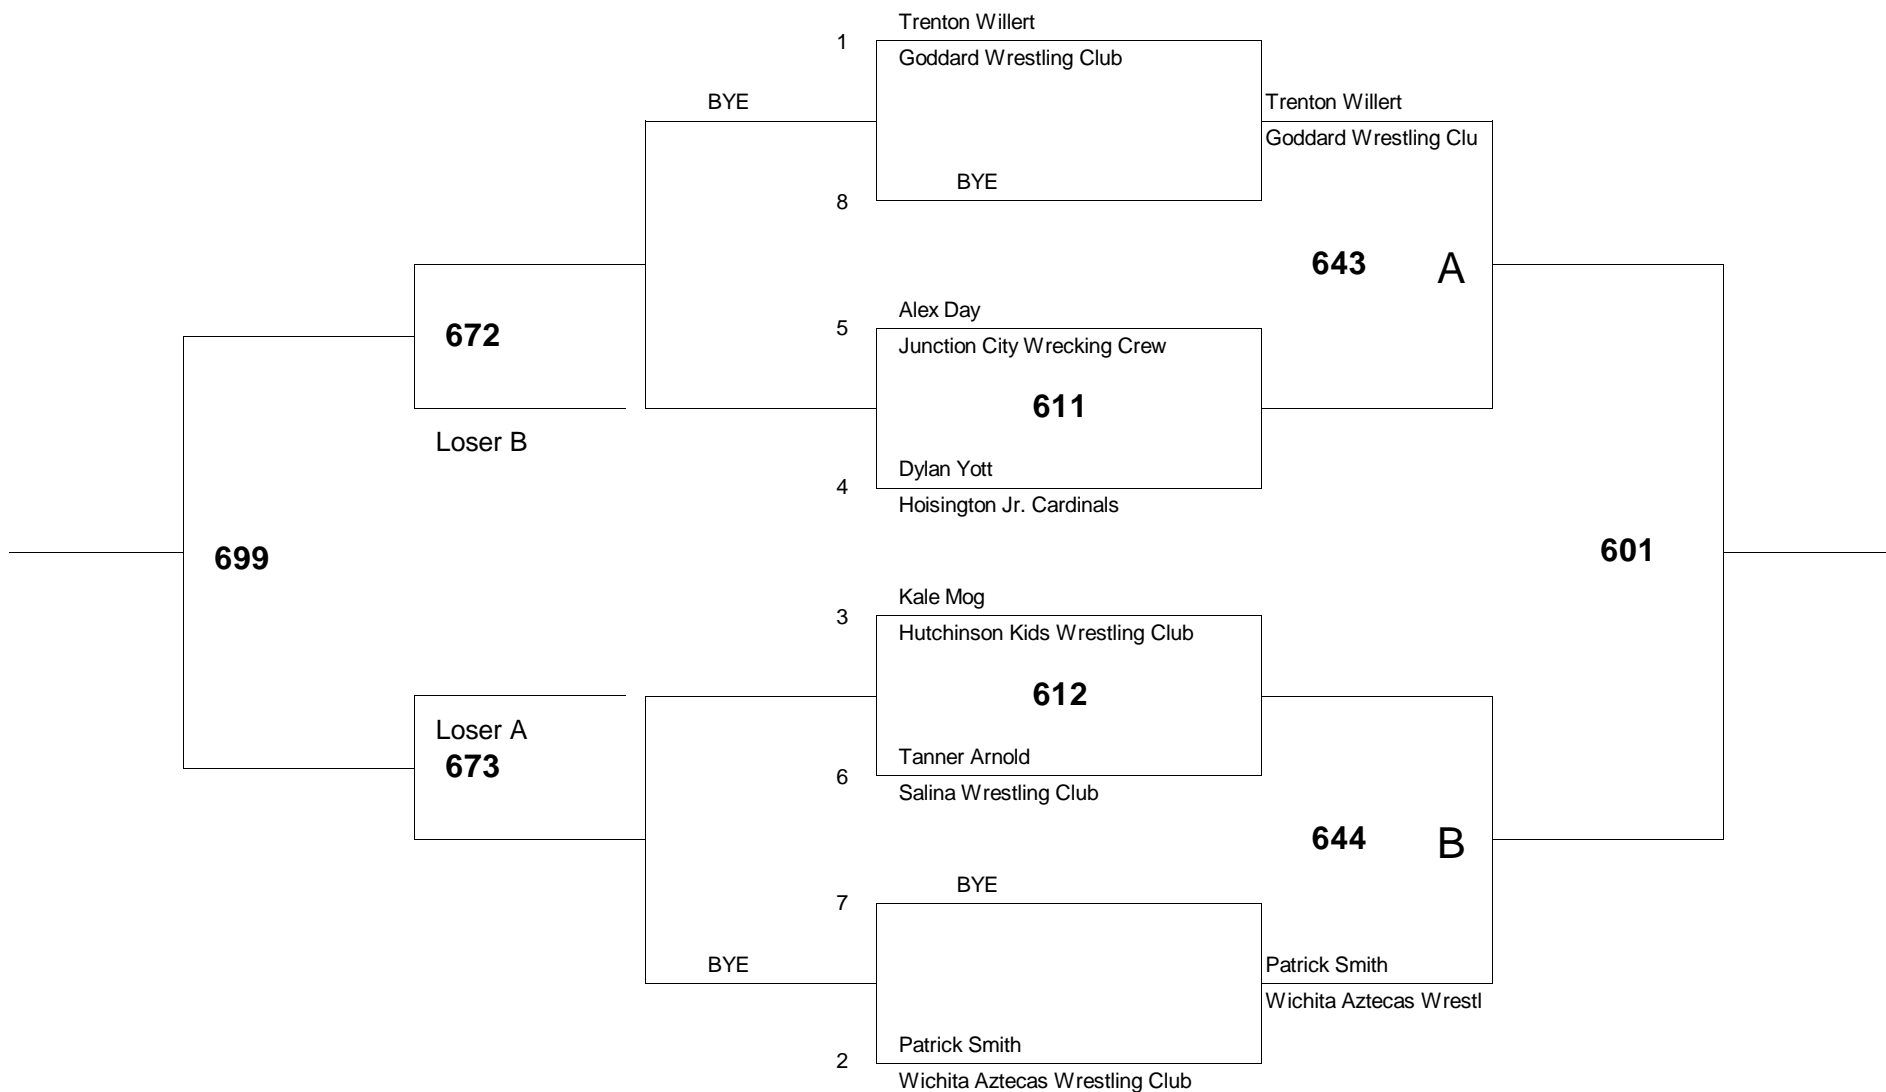

of bouts: 6

Age Group: 8 Weight Group 76 Bracket: A Mat # 6

of wrestlers: 7

of bouts: 10

Age Group: 8 Weight Group 80 Bracket: A Mat # 6

of wrestlers: 7

of bouts: 10

Age Group: 8 Weight Group 80 Bracket: B Mat # 6