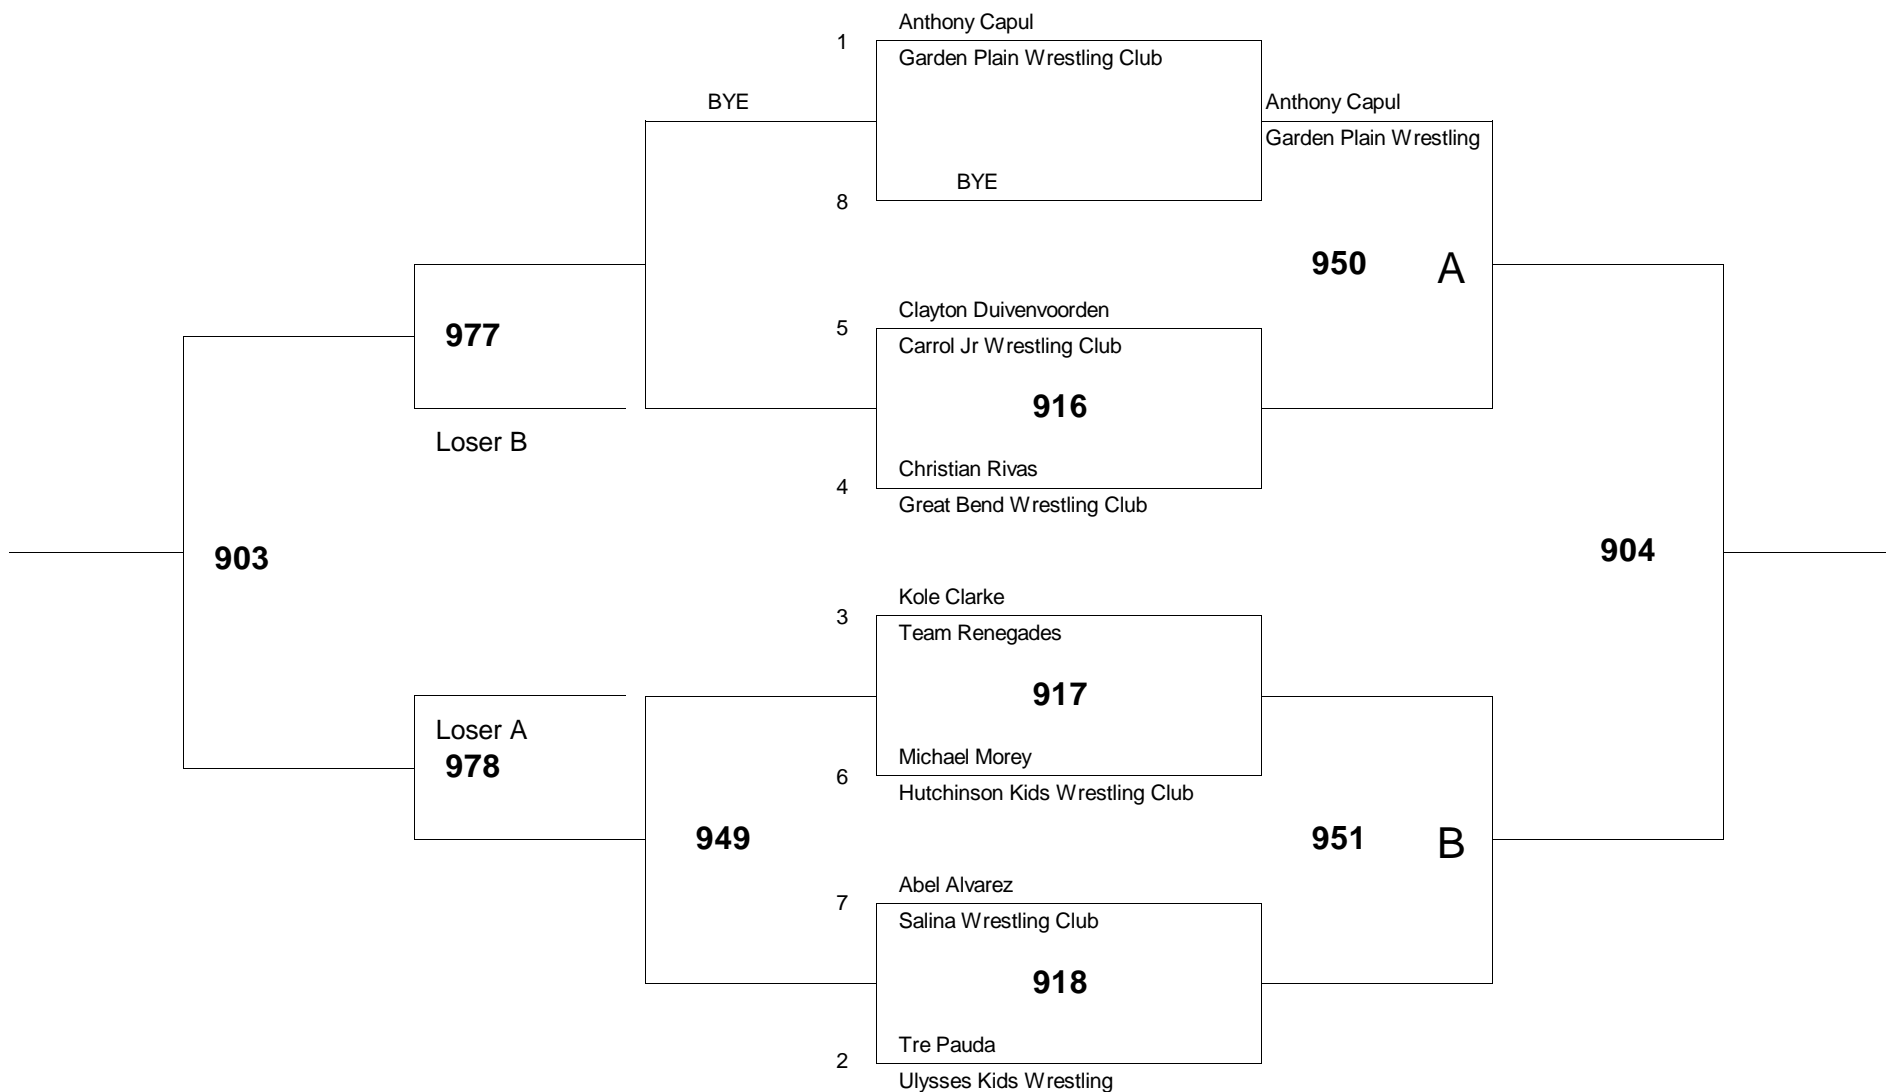

Age Group: 10   Weight Group 110   Bracket: A   Mat # 9

# of wrestlers: 7

# of bouts: 10