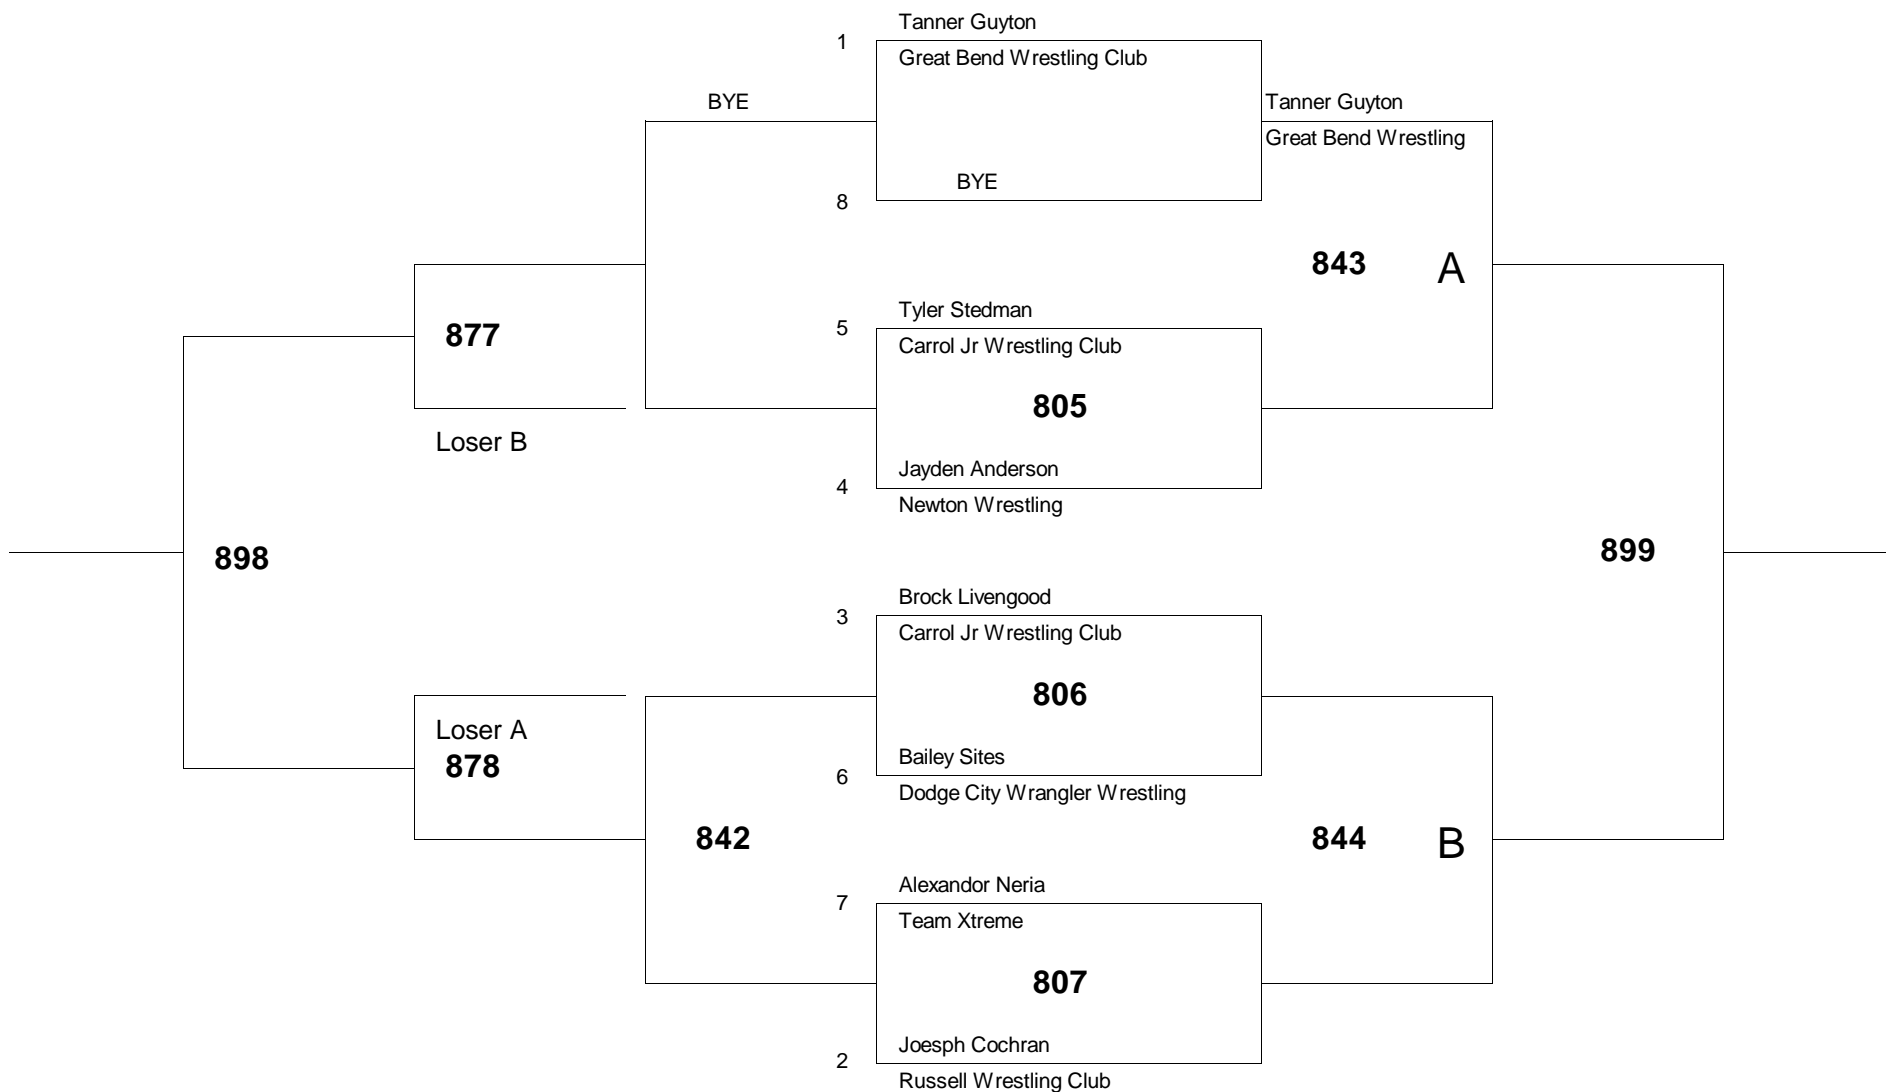

Age Group: 10   Weight Group 73   Bracket: C   Mat # 8

# of wrestlers: 7

# of bouts: 10