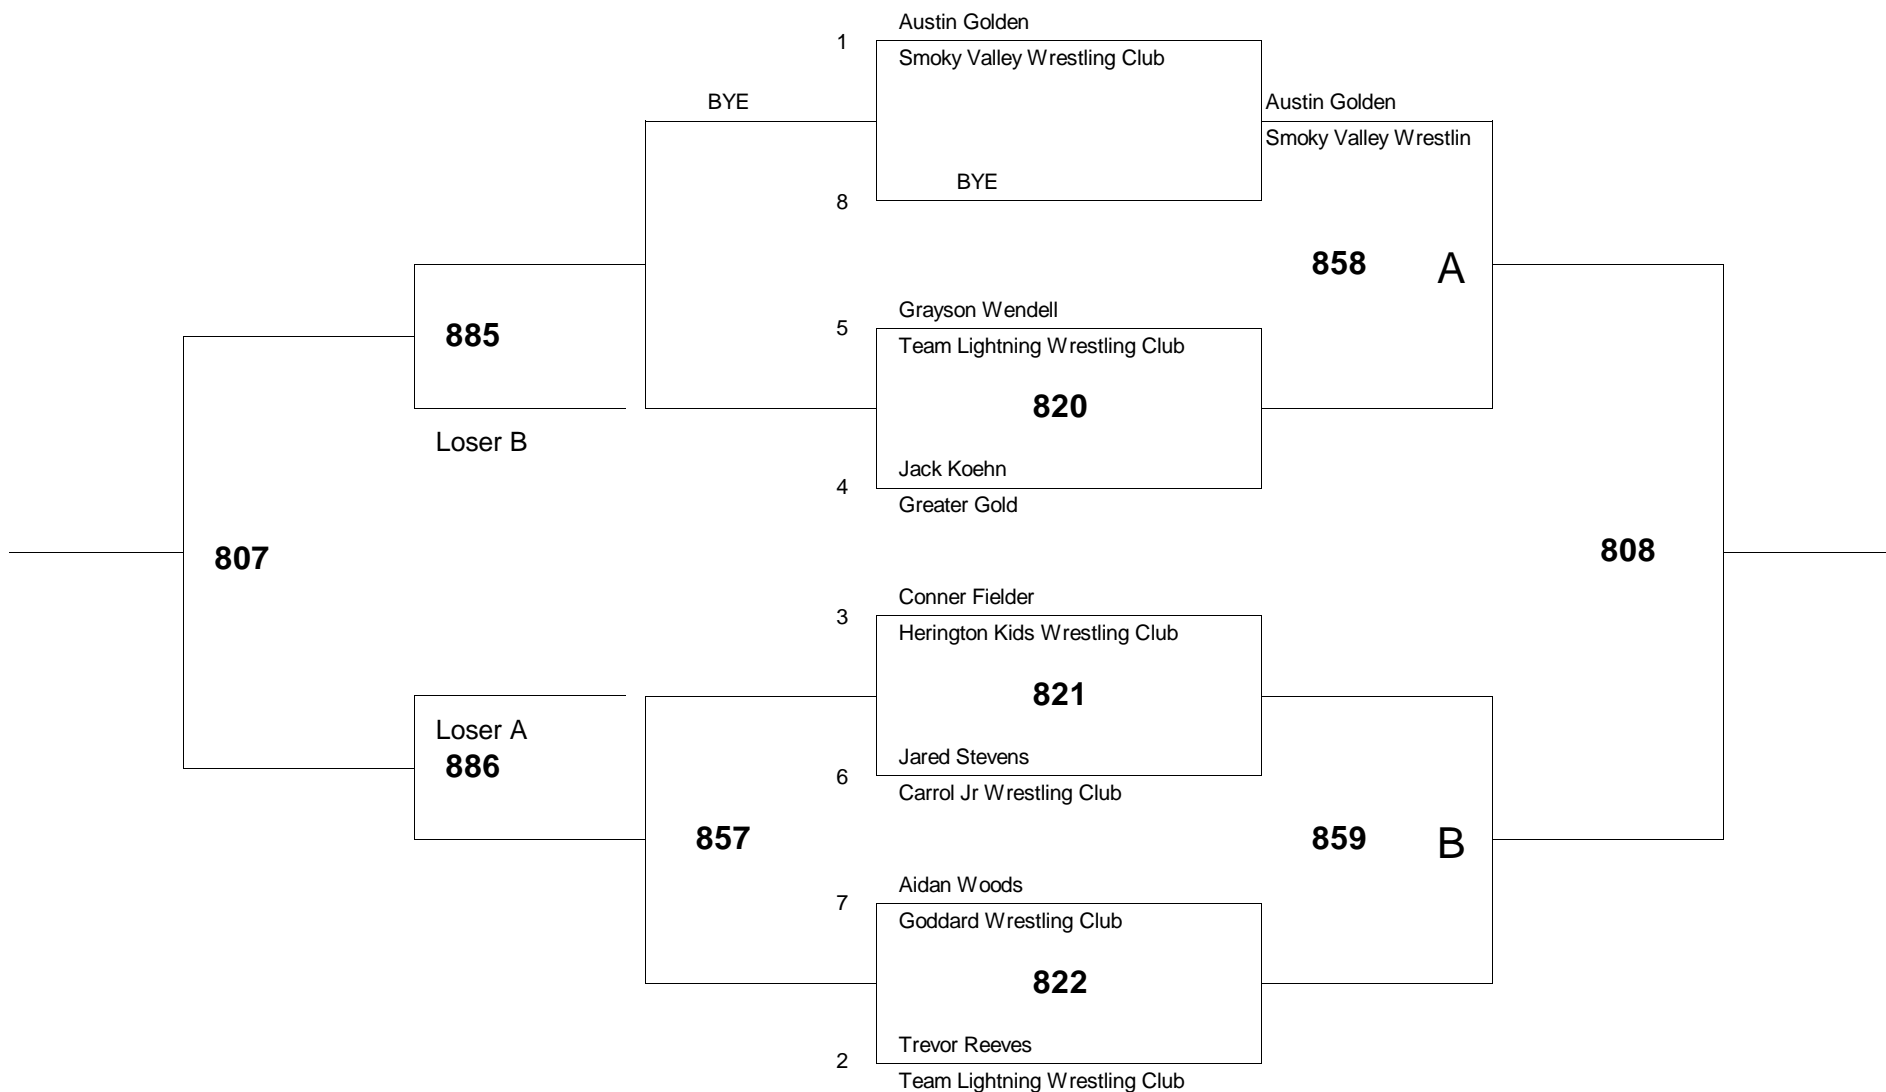

Age Group: 10 Weight Group 76 Bracket: B Mat # 8

of wrestlers: 8

of bouts: 12

Age Group: 10 Weight Group 79 Bracket: A Mat # 8

of wrestlers: 8

of bouts: 12

Age Group: 10 Weight Group 79 Bracket: B Mat # 8

of wrestlers: 7