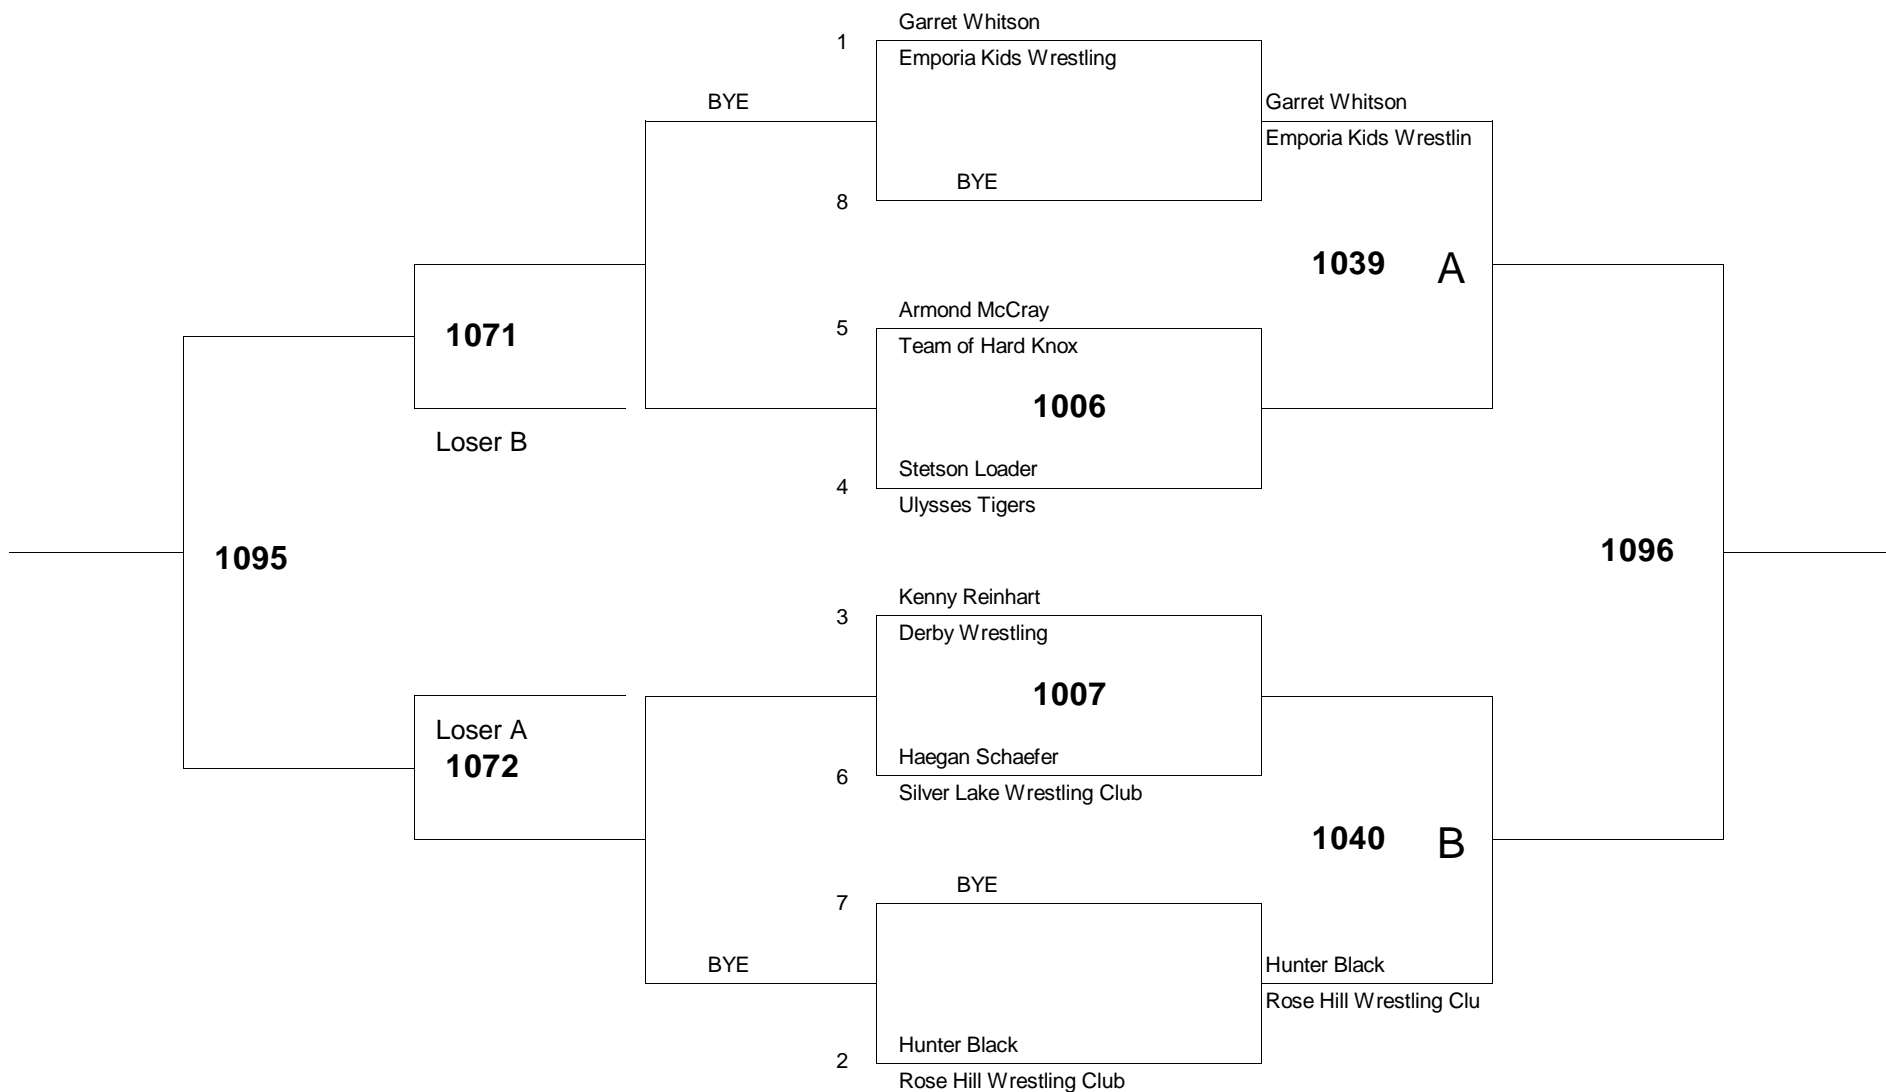

Age Group: 12 Weight Group 72 Bracket: A Mat # 10

of wrestlers: 6

of bouts: 8

Age Group: 12 Weight Group 72 Bracket: B Mat # 10

of wrestlers: 7

of bouts: 10

Age Group: 12 Weight Group 76 Bracket: A Mat # 10