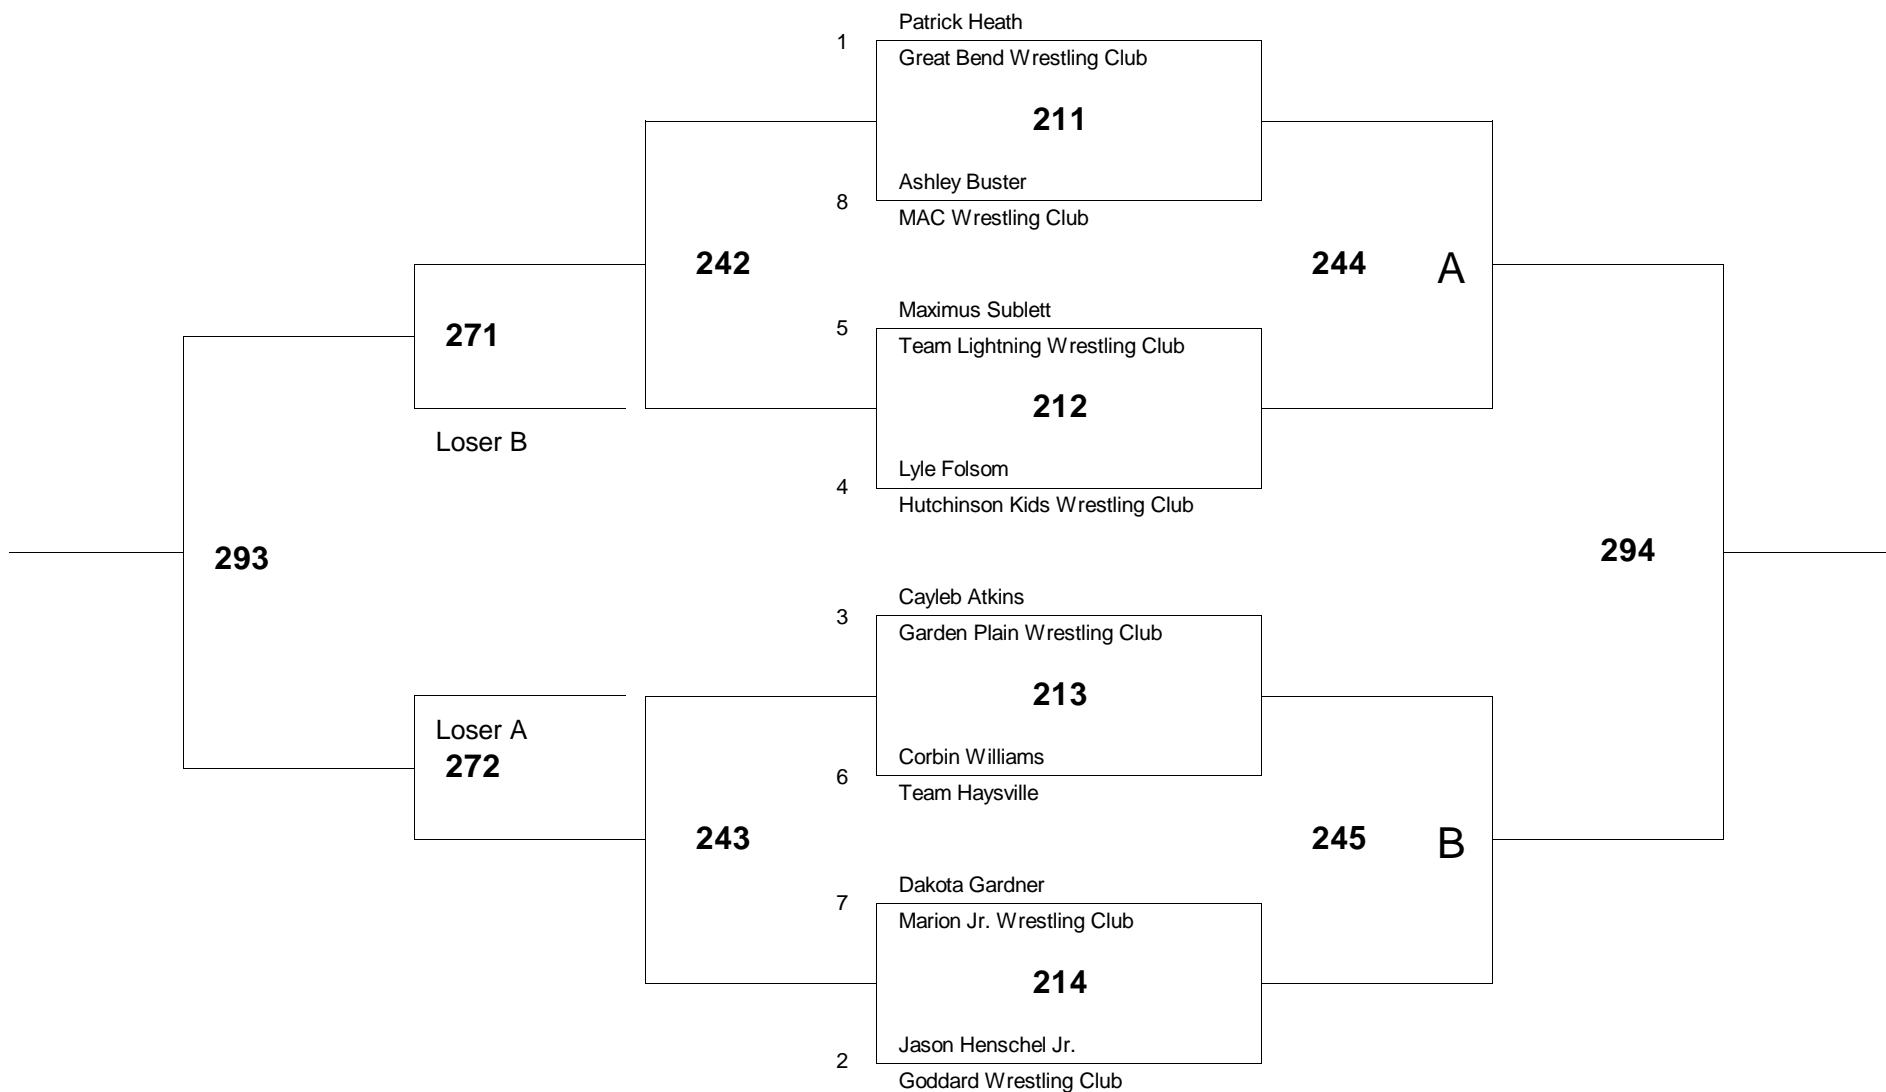

of bouts: 8

Age Group: 6 Weight Group 46 Bracket: E Mat # 2

of wrestlers: 6

of bouts: 8

Age Group: 6 Weight Group 49 Bracket: A Mat # 2

of wrestlers: 8

of bouts: 12

Age Group: 6 Weight Group 49 Bracket: B Mat # 2