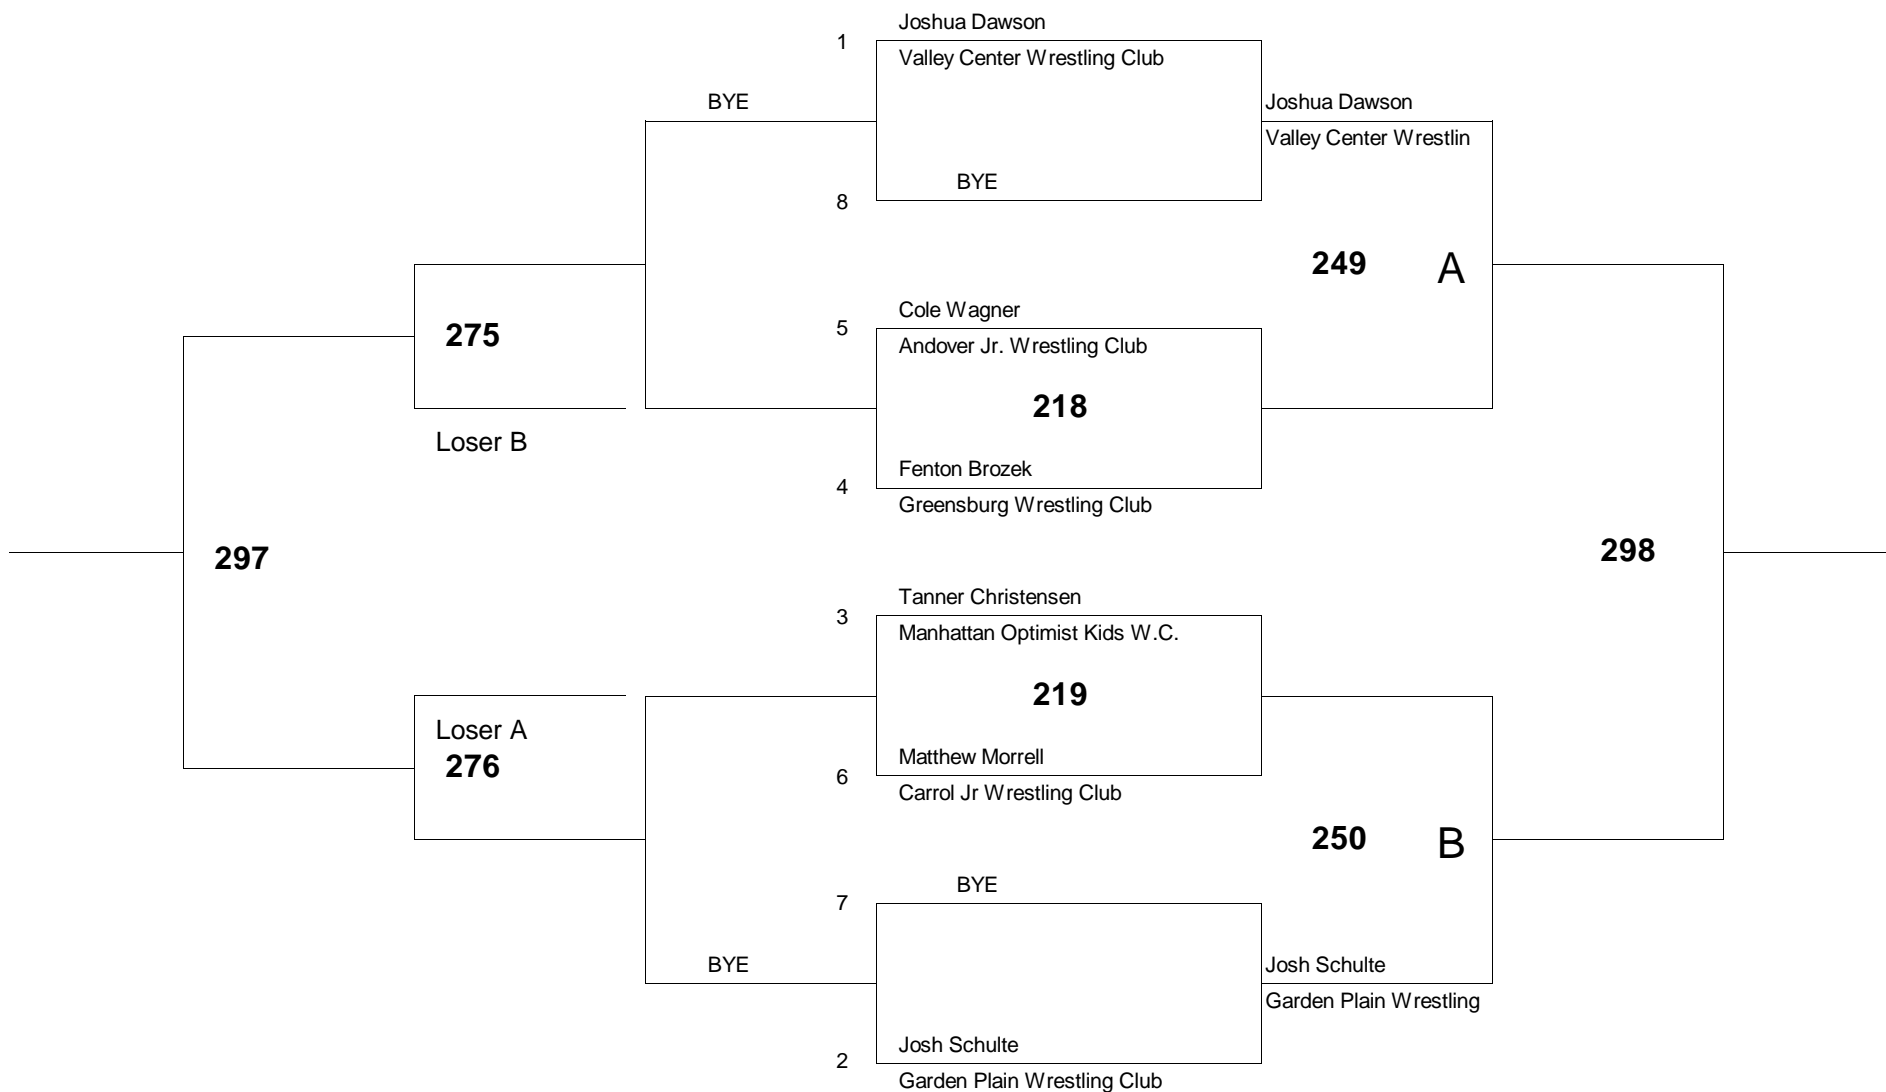

Age Group: 6 Weight Group 49 Bracket: D Mat # 2

# of wrestlers: 6

# of bouts: 8