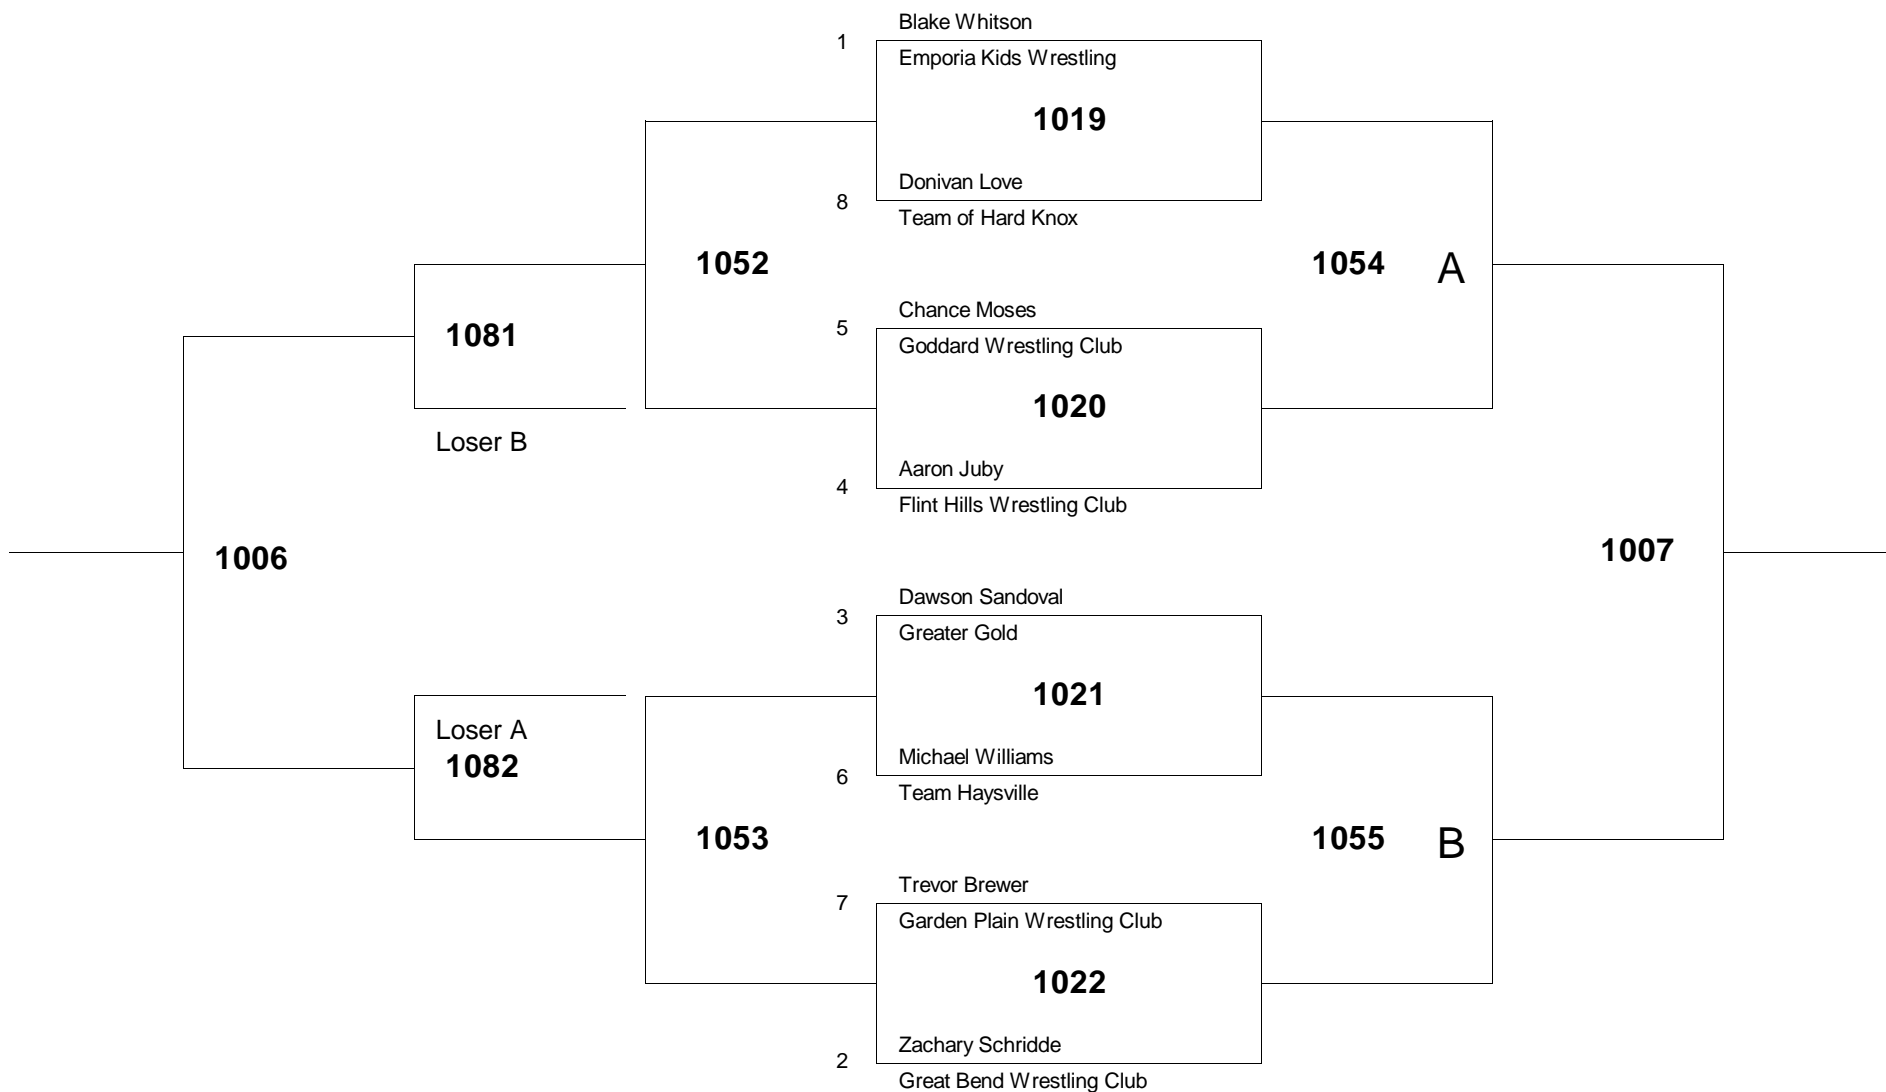

Age Group: 12 Weight Group 80 Bracket: C Mat # 10

of wrestlers: 6

of bouts: 8

Age Group: 12 Weight Group 84 Bracket: A Mat # 10

of wrestlers: 7

of bouts: 10

Age Group: 12 Weight Group 88 Bracket: A Mat # 10