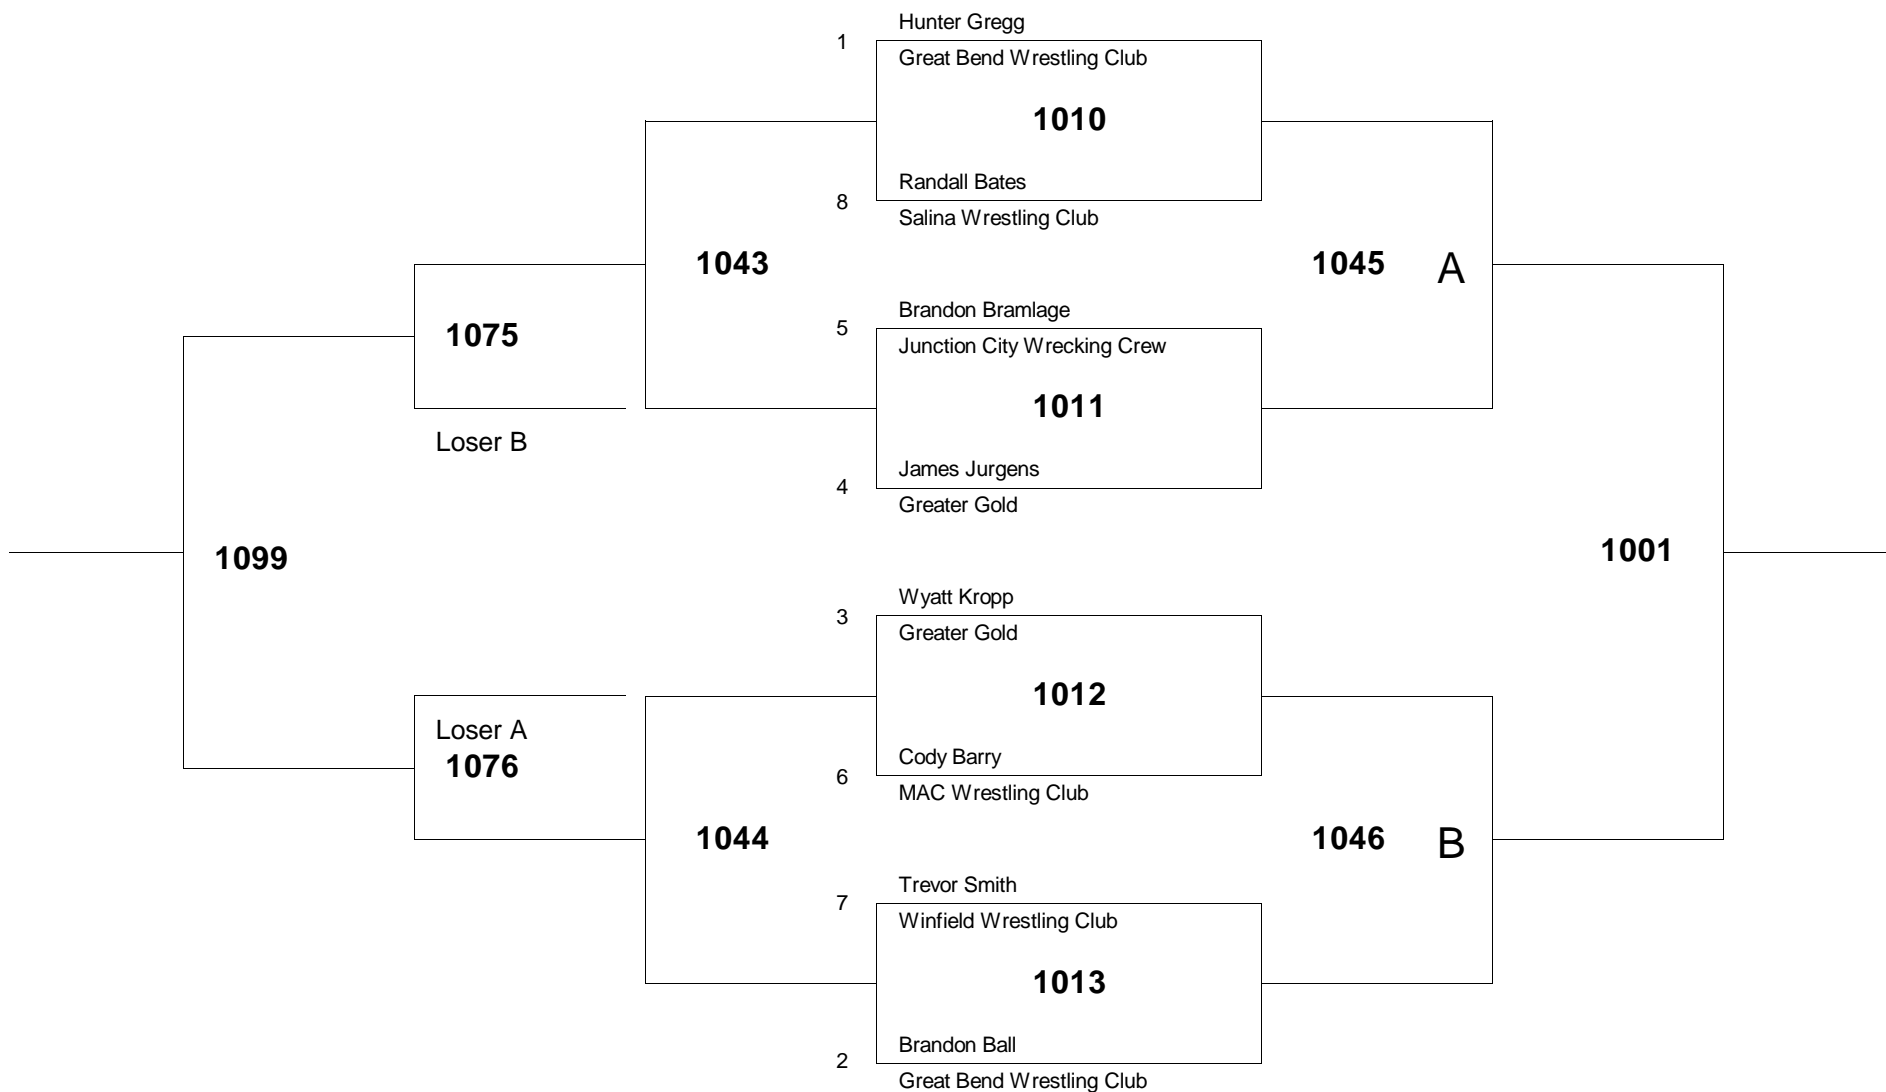

of wrestlers: 6

of bouts: 8

Age Group: 12 Weight Group 76 Bracket: B Mat # 10

of wrestlers: 6

of bouts: 8

Age Group: 12 Weight Group 80 Bracket: A Mat # 10

of wrestlers: 8

of bouts: 12