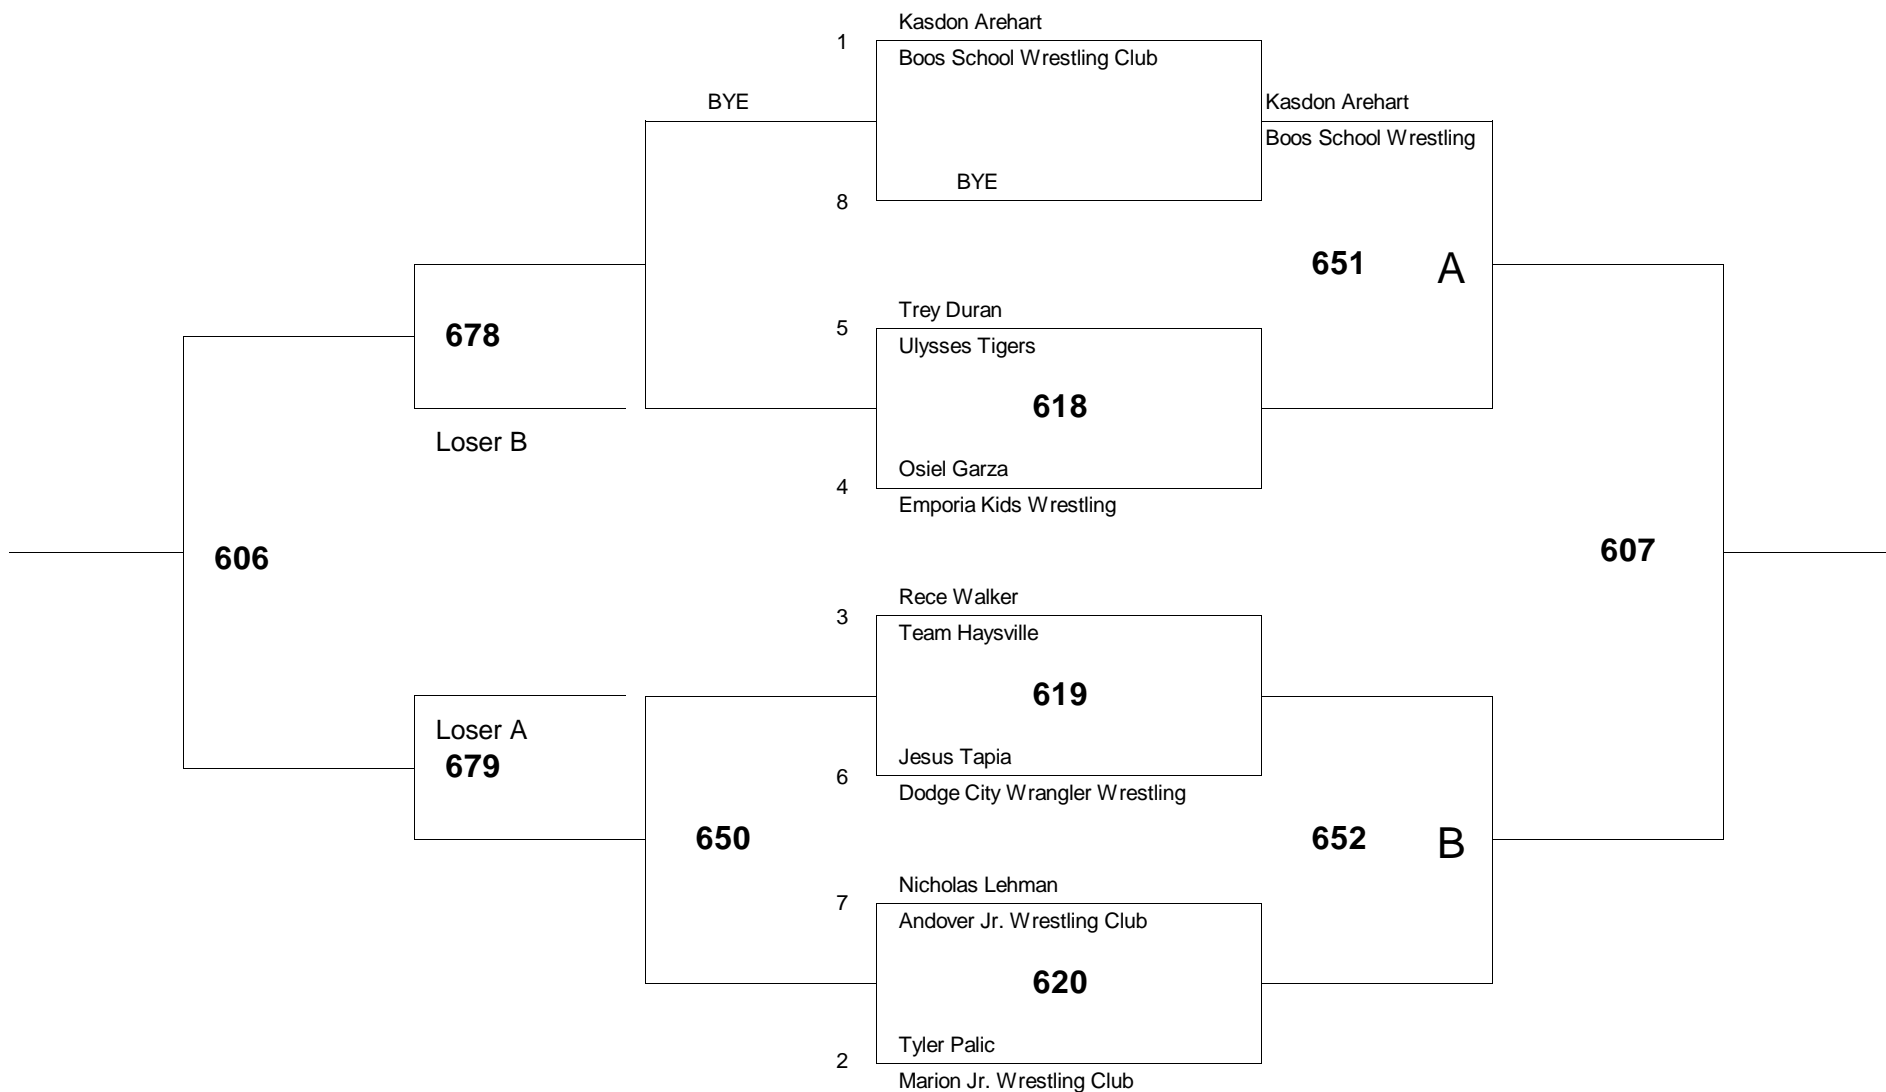

Age Group: 8 Weight Group 98 Bracket: A Mat # 6

# of wrestlers: 7

# of bouts: 10